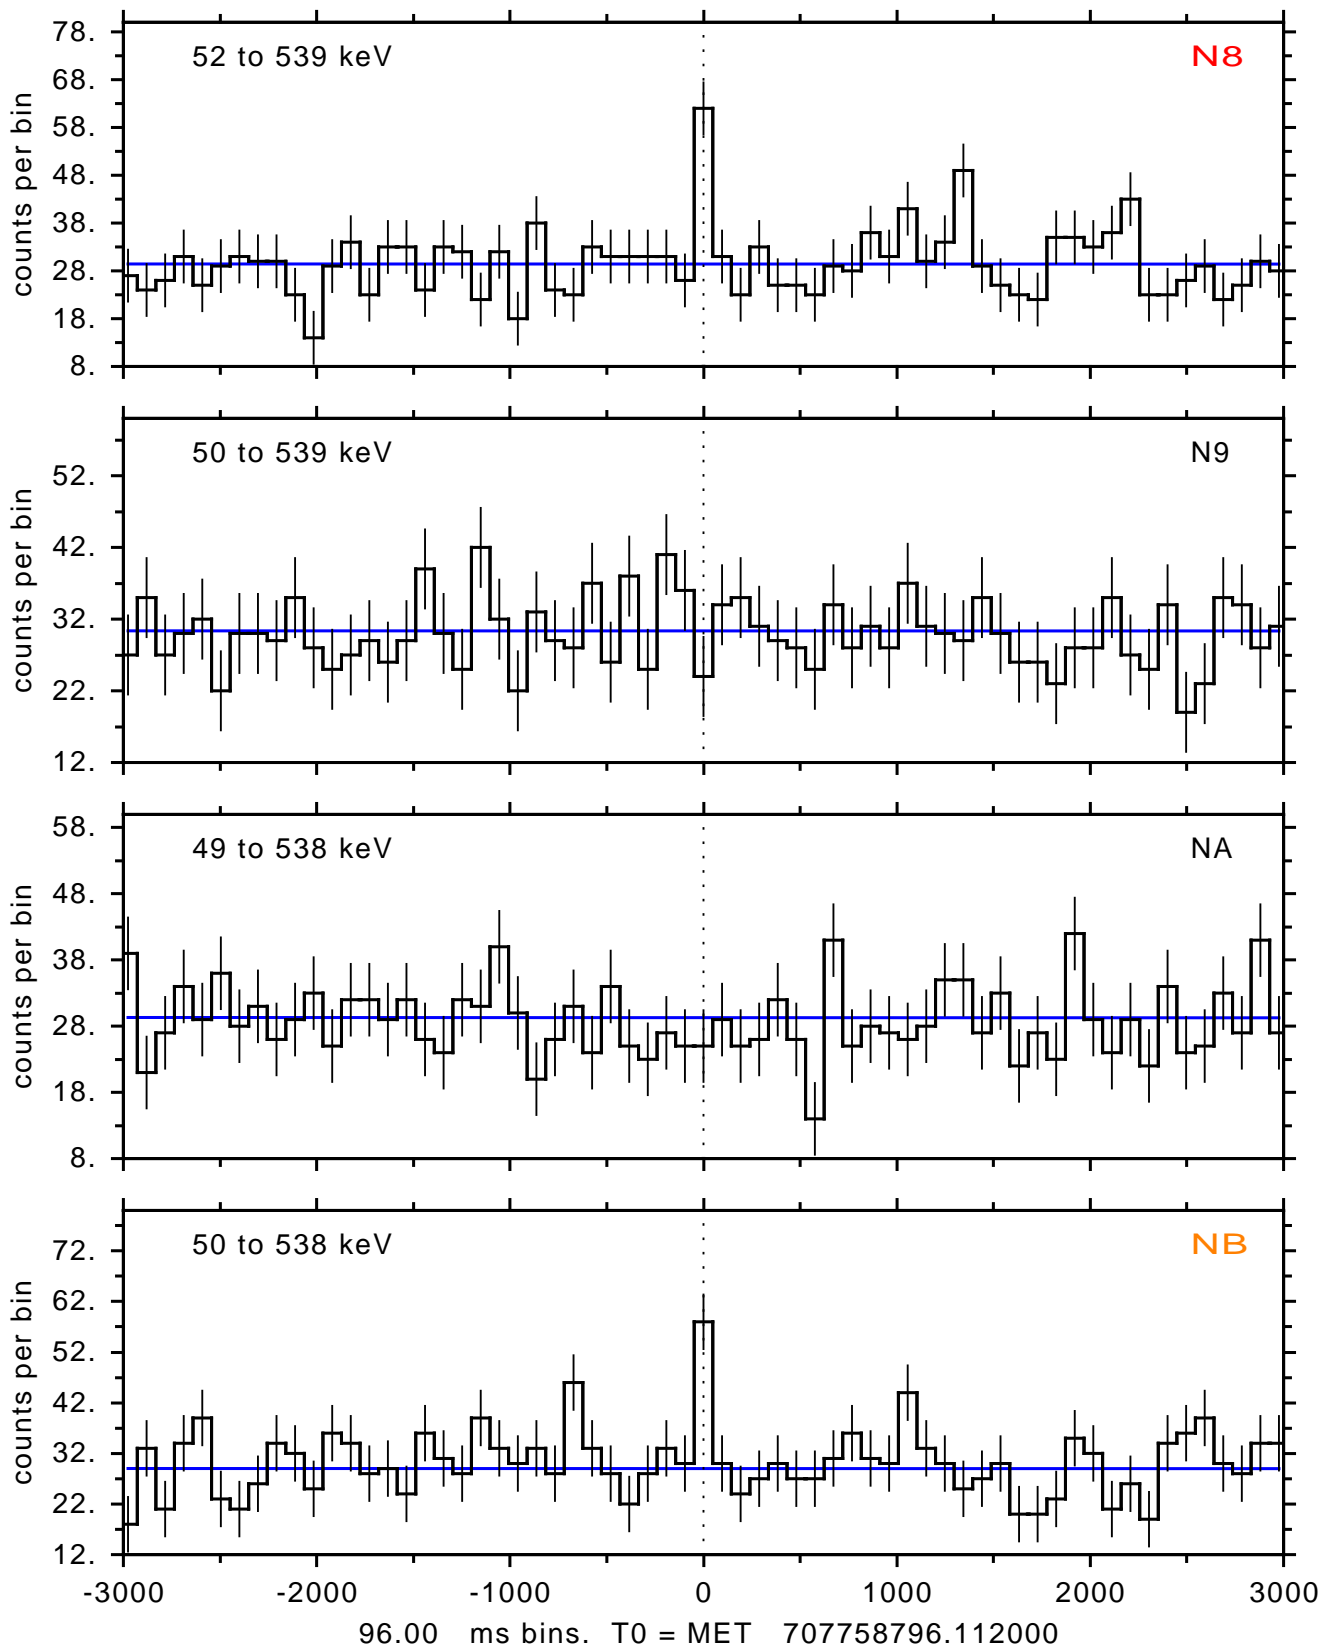

sGRB ver 120f of 2022 Dec 3 run on 2023-06-06 16:05:07

T0 = 707758796.112000 = 2023-06-06 15:39:51.112000

Algr: 2: P01 of F0001: glg_tte_b0_230606_15z_v00

sGRB ver 120f of 2022 Dec 3 run on 2023-06-06 16:05:07
T0 = 707758796.112000 = 2023-06-06 15:39:51.112000
Algr: 2: P01 of F0001: glg_tte_b0_230606_15z_v00