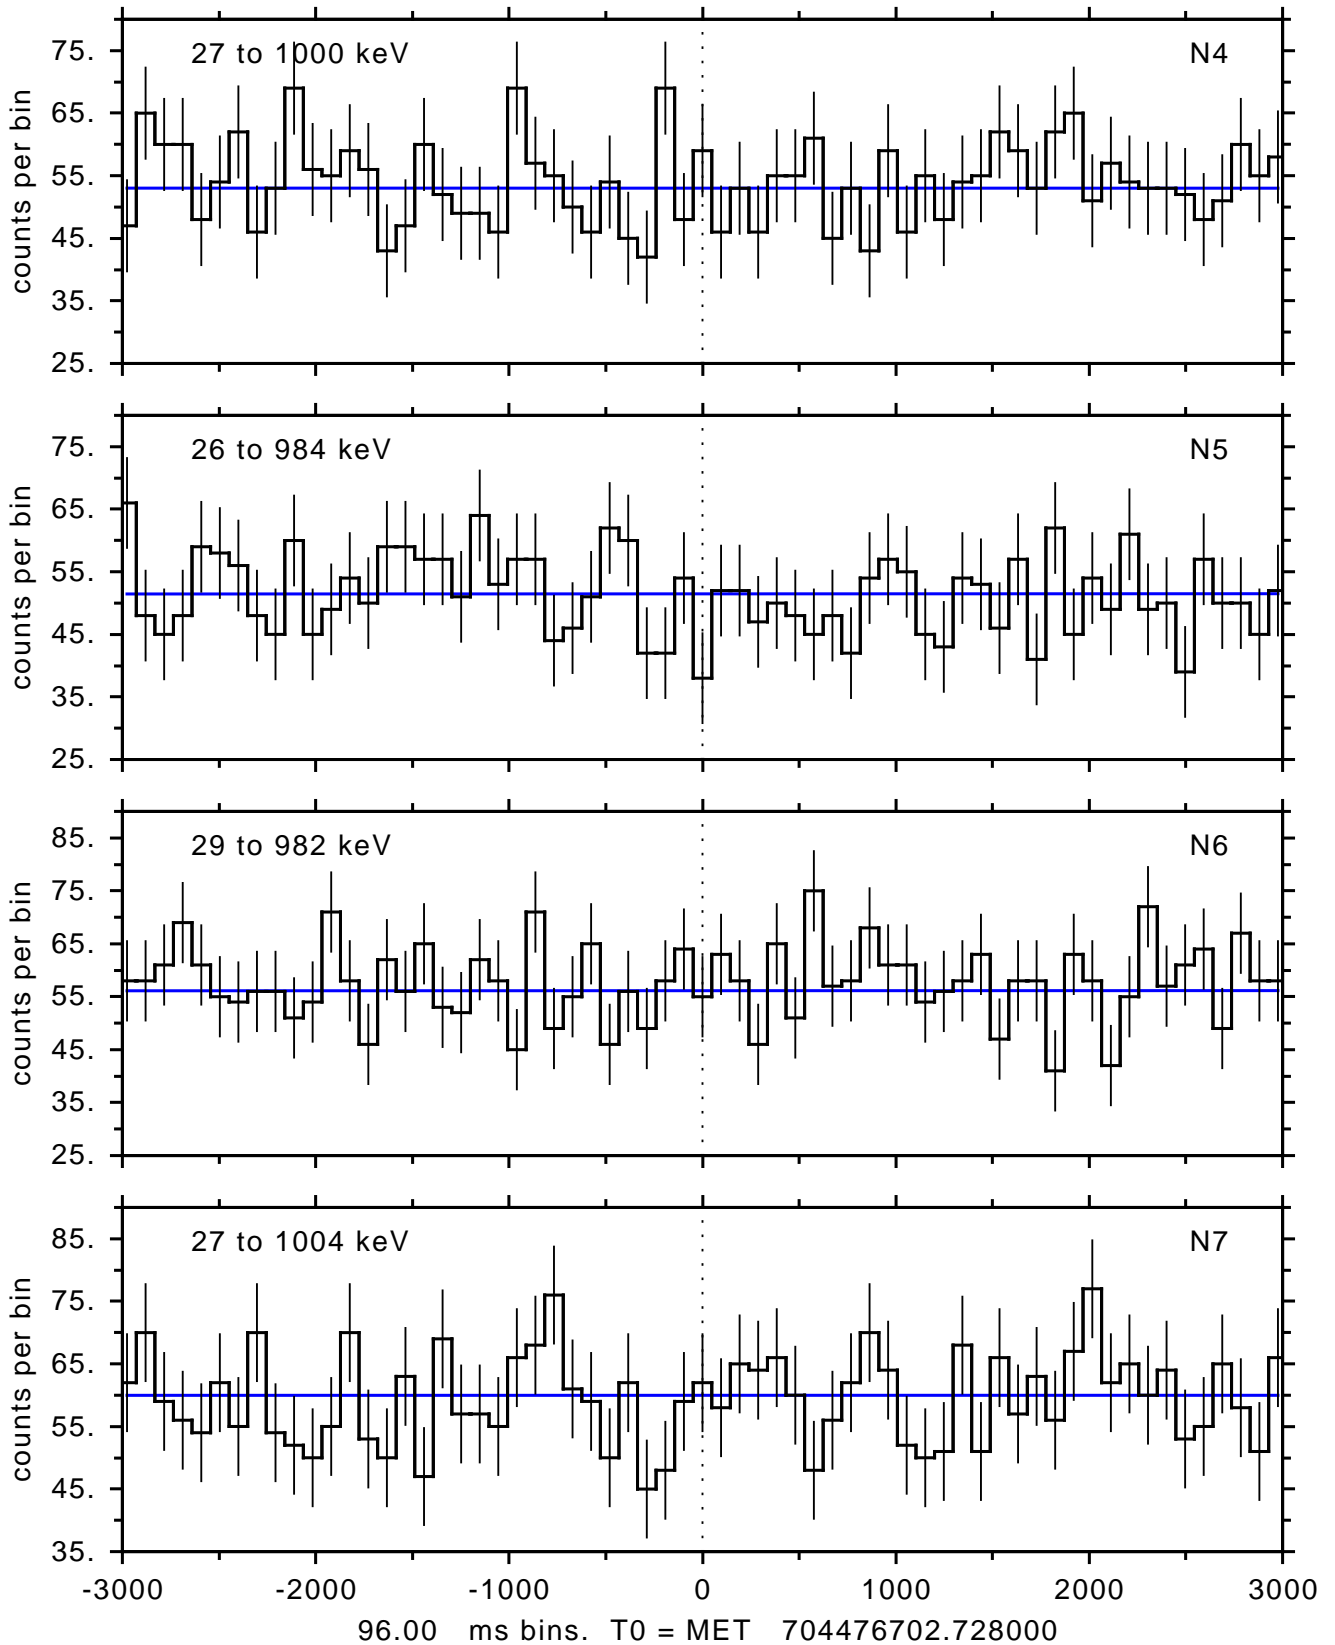

sGRB ver 120f of 2022 Dec 3 run on 2023-04-29 16:35:13
T0 = 704476702.728000 = 2023-04-29 15:58:17.728000
Algr: 5: P01 of F0001: glg_tte_b0_230429_16z_v00

sGRB ver 120f of 2022 Dec 3 run on 2023-04-29 16:35:13
T0 = 704476702.728000 = 2023-04-29 15:58:17.728000
Algr: 5: P01 of F0001: glg_tte_b0_230429_16z_v00