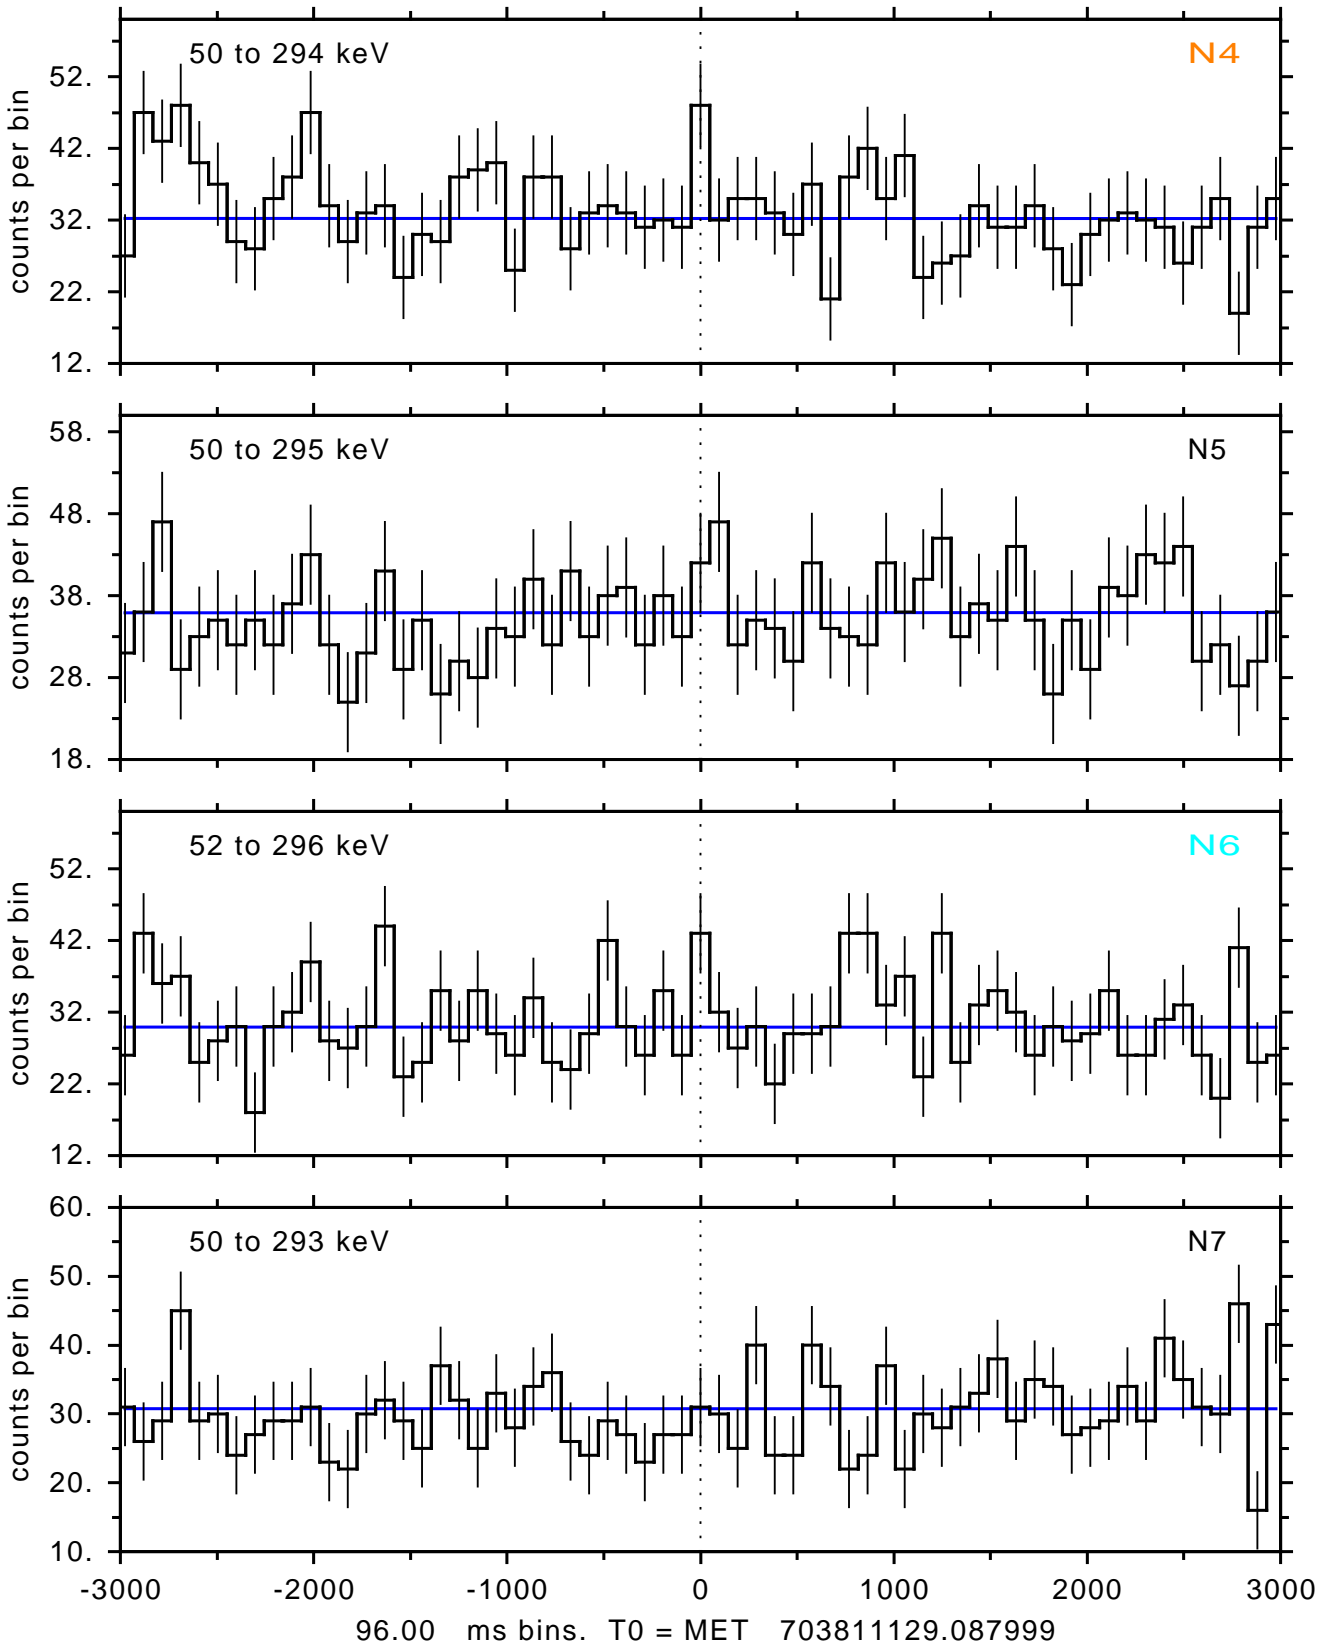

sGRB ver 120f of 2022 Dec 3 run on 2023-04-21 21:50:23

T0 = 703811129.087999 = 2023-04-21 23:05:24.088000

Algr: 4: P01 of F0001: glg_tte_b0_230421_23z_v00

sGRB ver 120f of 2022 Dec 3 run on 2023-04-21 21:50:23
T0 = 703811129.087999 = 2023-04-21 23:05:24.088000
Algr: 4: P01 of F0001: glg_tte_b0_230421_23z_v00