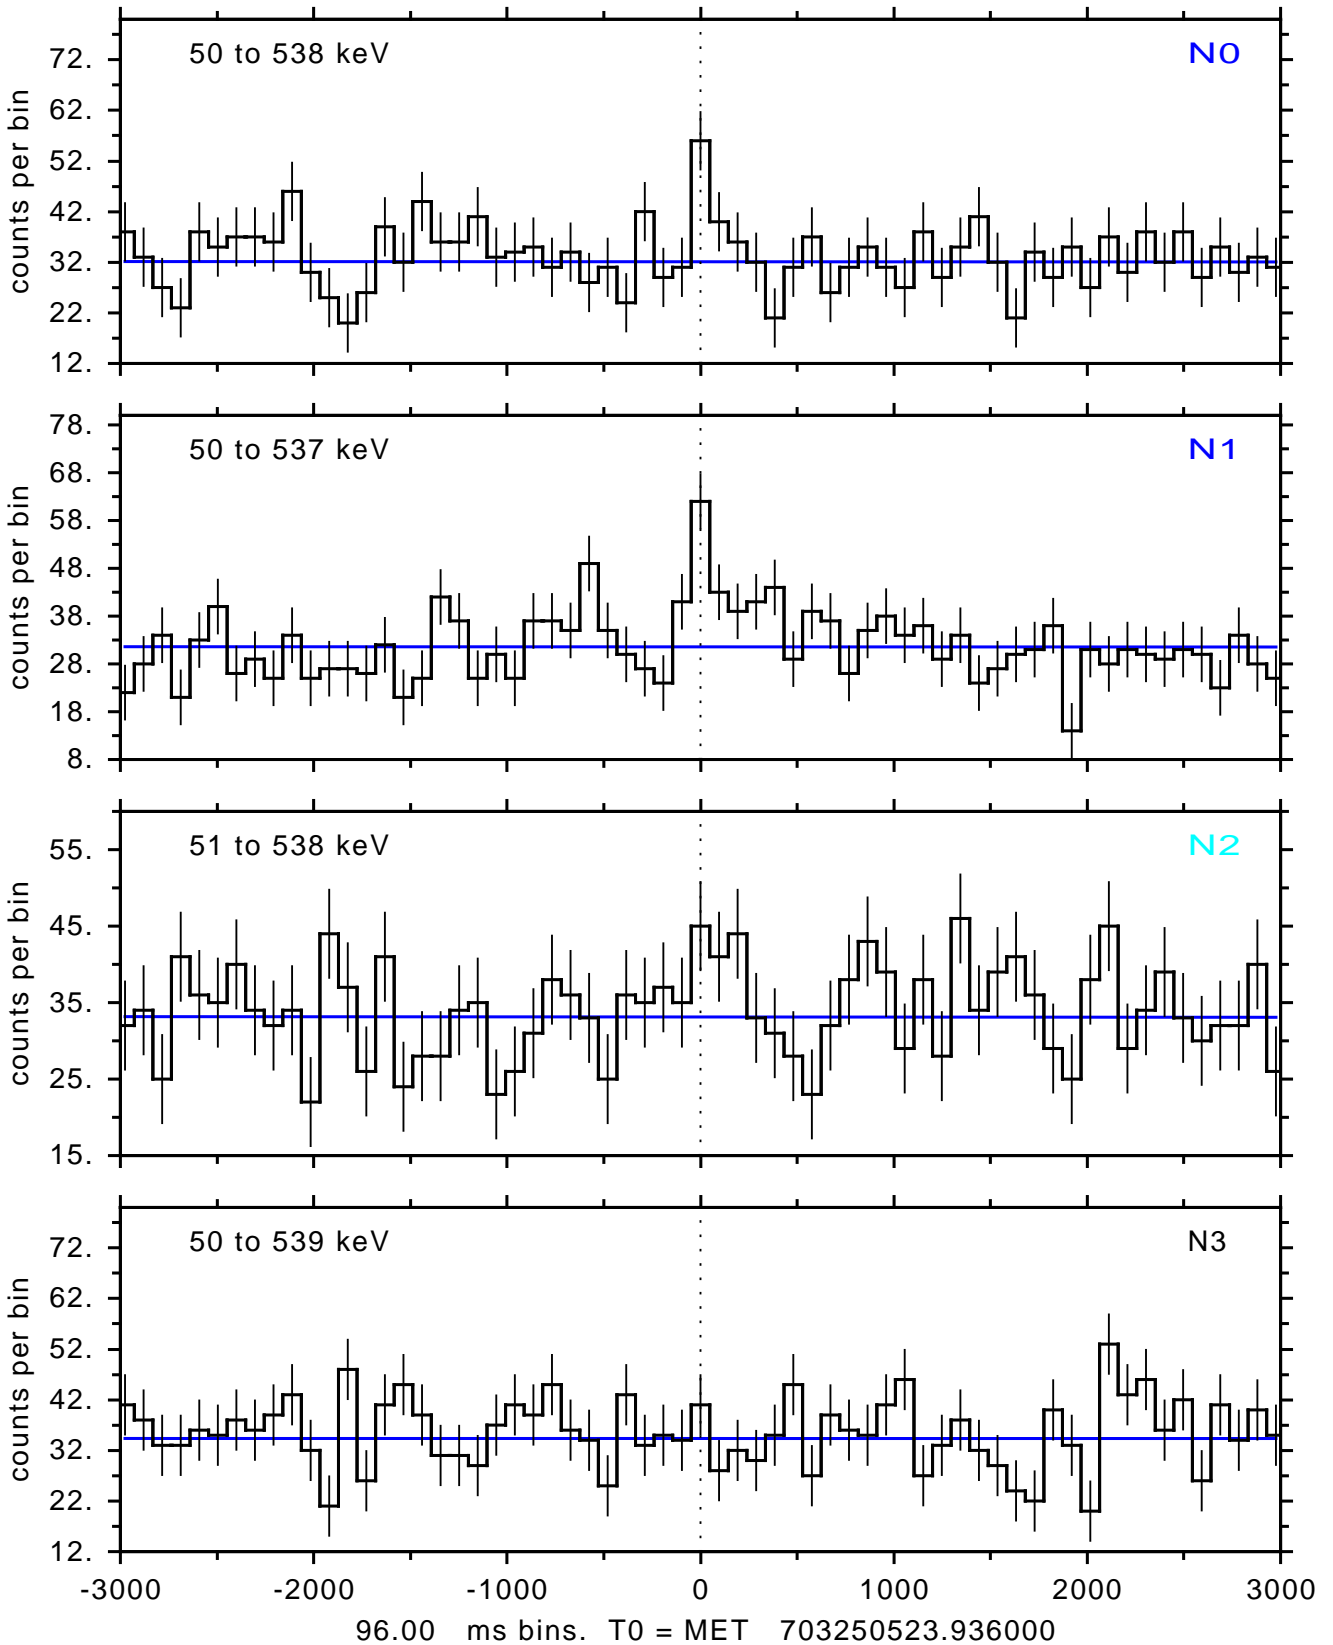

sGRB ver 120f of 2022 Dec 3 run on 2023-04-15 09:05:59  
T0 = 703250523.936000 = 2023-04-15 11:21:58.936000  
Algr: 2: P01 of F0001: glg\_tte\_b0\_230415\_11z\_v00

sGRB ver 120f of 2022 Dec 3 run on 2023-04-15 09:05:59  
T0 = 703250523.936000 = 2023-04-15 11:21:58.936000  
Algr: 2: P01 of F0001: glg\_tte\_b0\_230415\_11z\_v00