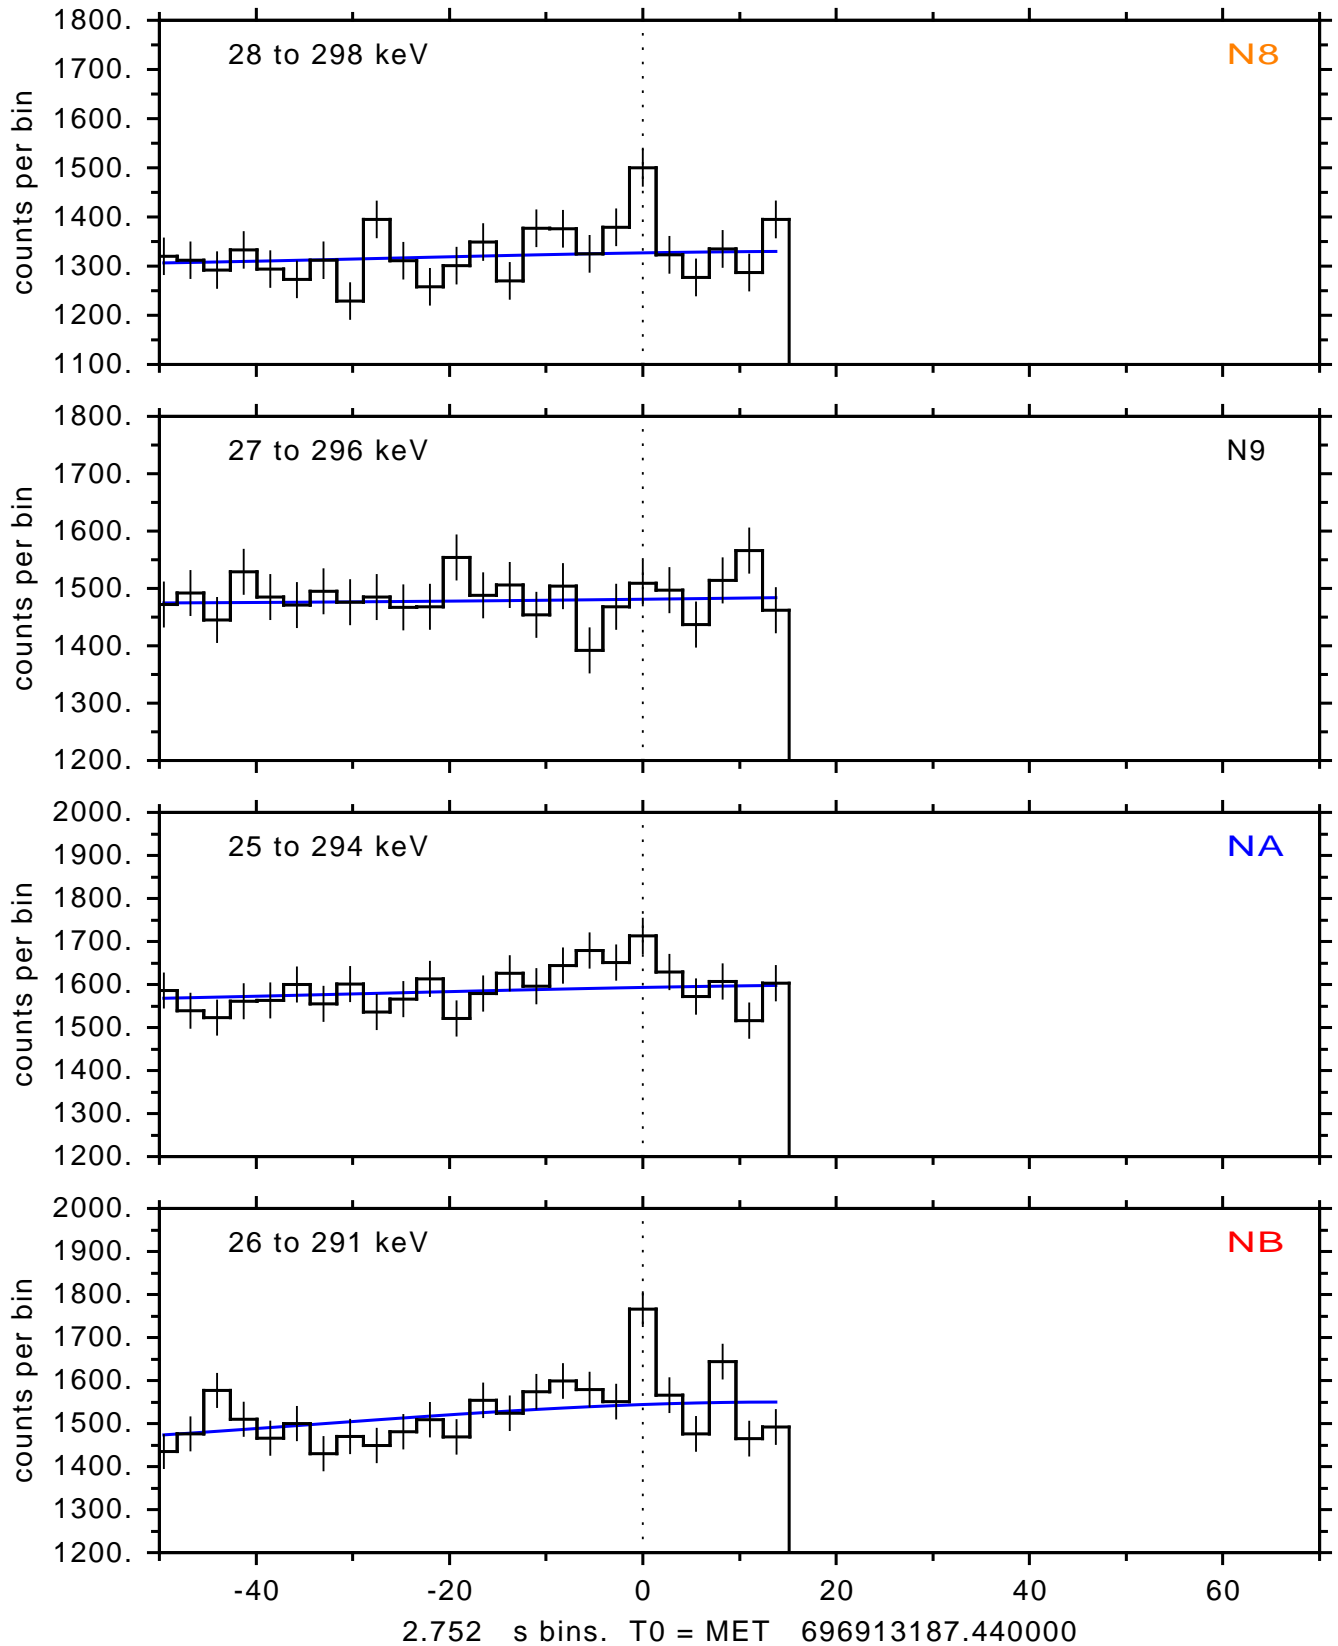

sGRB ver 120f of 2022 Dec 3 run on 2023-01-31 23:50:09  
T0 = 696913187.440000 = 2023-02-01 02:59:42.440000  
Algr: 3: P10 of F0001: glg\_tte\_b0\_230201\_02z\_v00

sGRB ver 120f of 2022 Dec 3 run on 2023-01-31 23:50:09  
T0 = 696913187.440000 = 2023-02-01 02:59:42.440000  
Algr: 3: P10 of F0001: glg\_tte\_b0\_230201\_02z\_v00

2.752 s bins. T0 = MET 696913187.440000

sGRB ver 120f of 2022 Dec 3 run on 2023-01-31 23:50:09  
T0 = 696913187.440000 = 2023-02-01 02:59:42.440000  
Algr: 3: P10 of F0001: glg\_tte\_b0\_230201\_02z\_v00

sGRB ver 120f of 2022 Dec 3 run on 2023-01-31 23:50:09  
T0 = 696913187.440000 = 2023-02-01 02:59:42.440000  
Algr: 3: P10 of F0001: glg\_tte\_b0\_230201\_02z\_v00