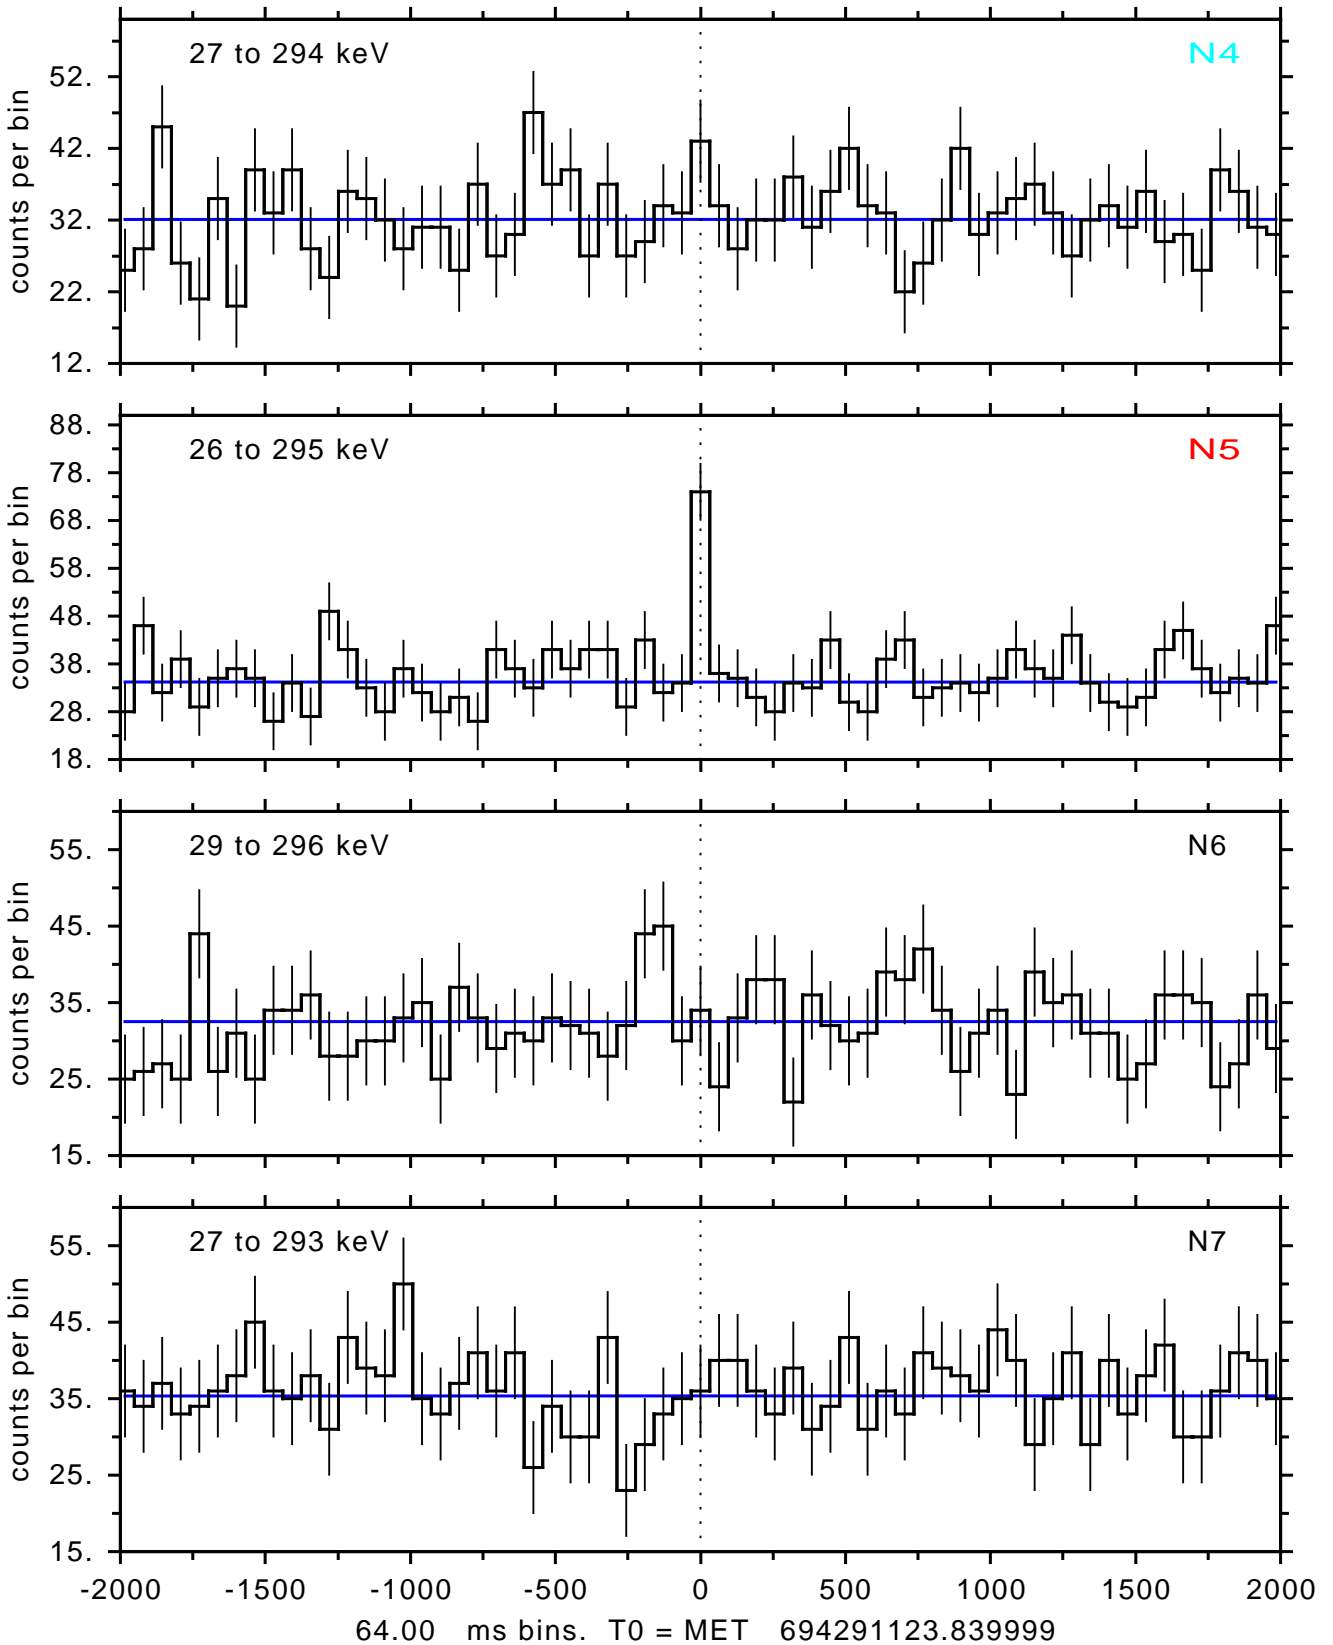

sGRB ver 120f of 2022 Dec 3 run on 2023-01-01 15:21:12
T0 = 694291123.839999 = 2023-01-01 18:38:38.840000
Algr: 3: P01 of F0001: glg_tte_b0_230101_18z_v00

sGRB ver 120f of 2022 Dec 3 run on 2023-01-01 15:21:12
T0 = 694291123.839999 = 2023-01-01 18:38:38.840000
Algr: 3: P01 of F0001: glg_tte_b0_230101_18z_v00