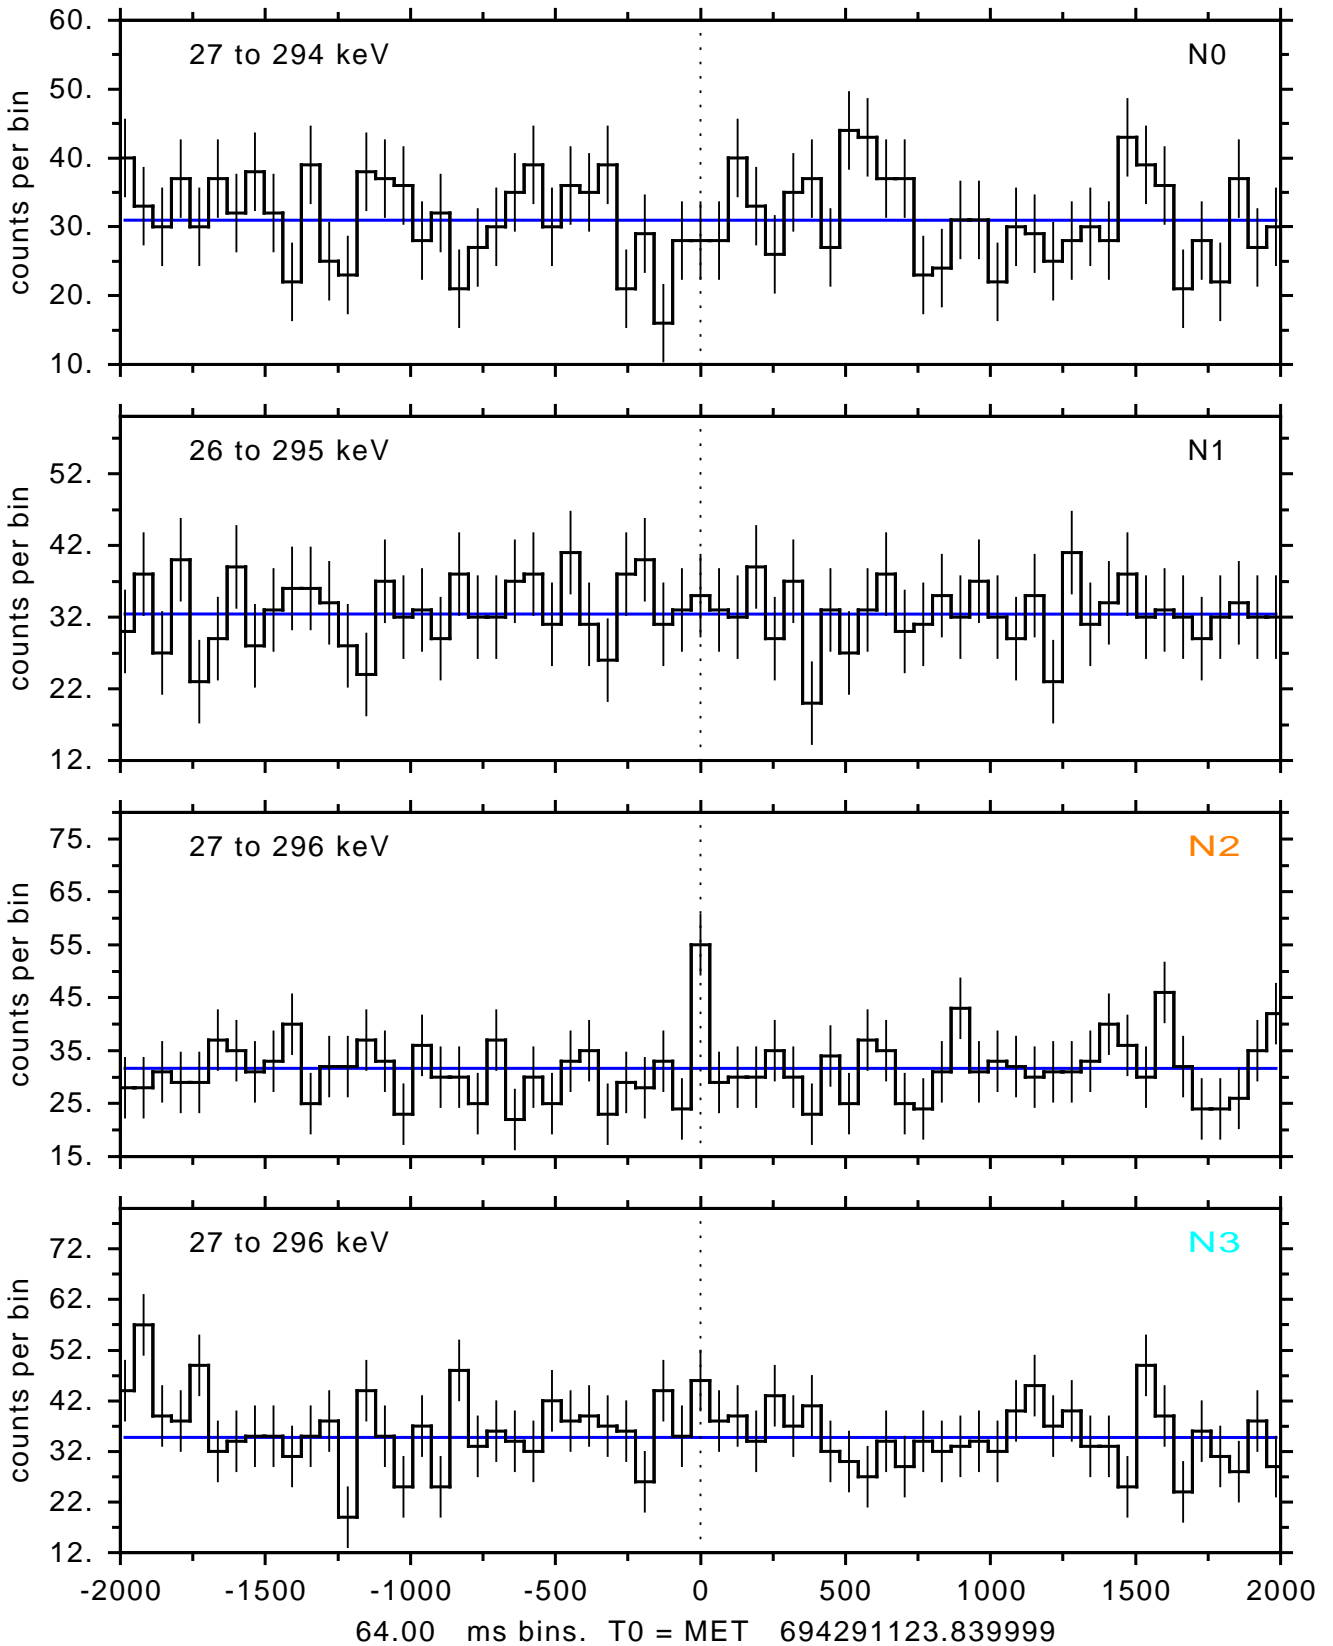

sGRB ver 120f of 2022 Dec 3 run on 2023-01-01 15:21:12
T0 = 694291123.839999 = 2023-01-01 18:38:38.840000
Algr: 3: P01 of F0001: glg_tte_b0_230101_18z_v00

sGRB ver 120f of 2022 Dec 3 run on 2023-01-01 15:21:12
T0 = 694291123.839999 = 2023-01-01 18:38:38.840000
Algr: 3: P01 of F0001: glg_tte_b0_230101_18z_v00