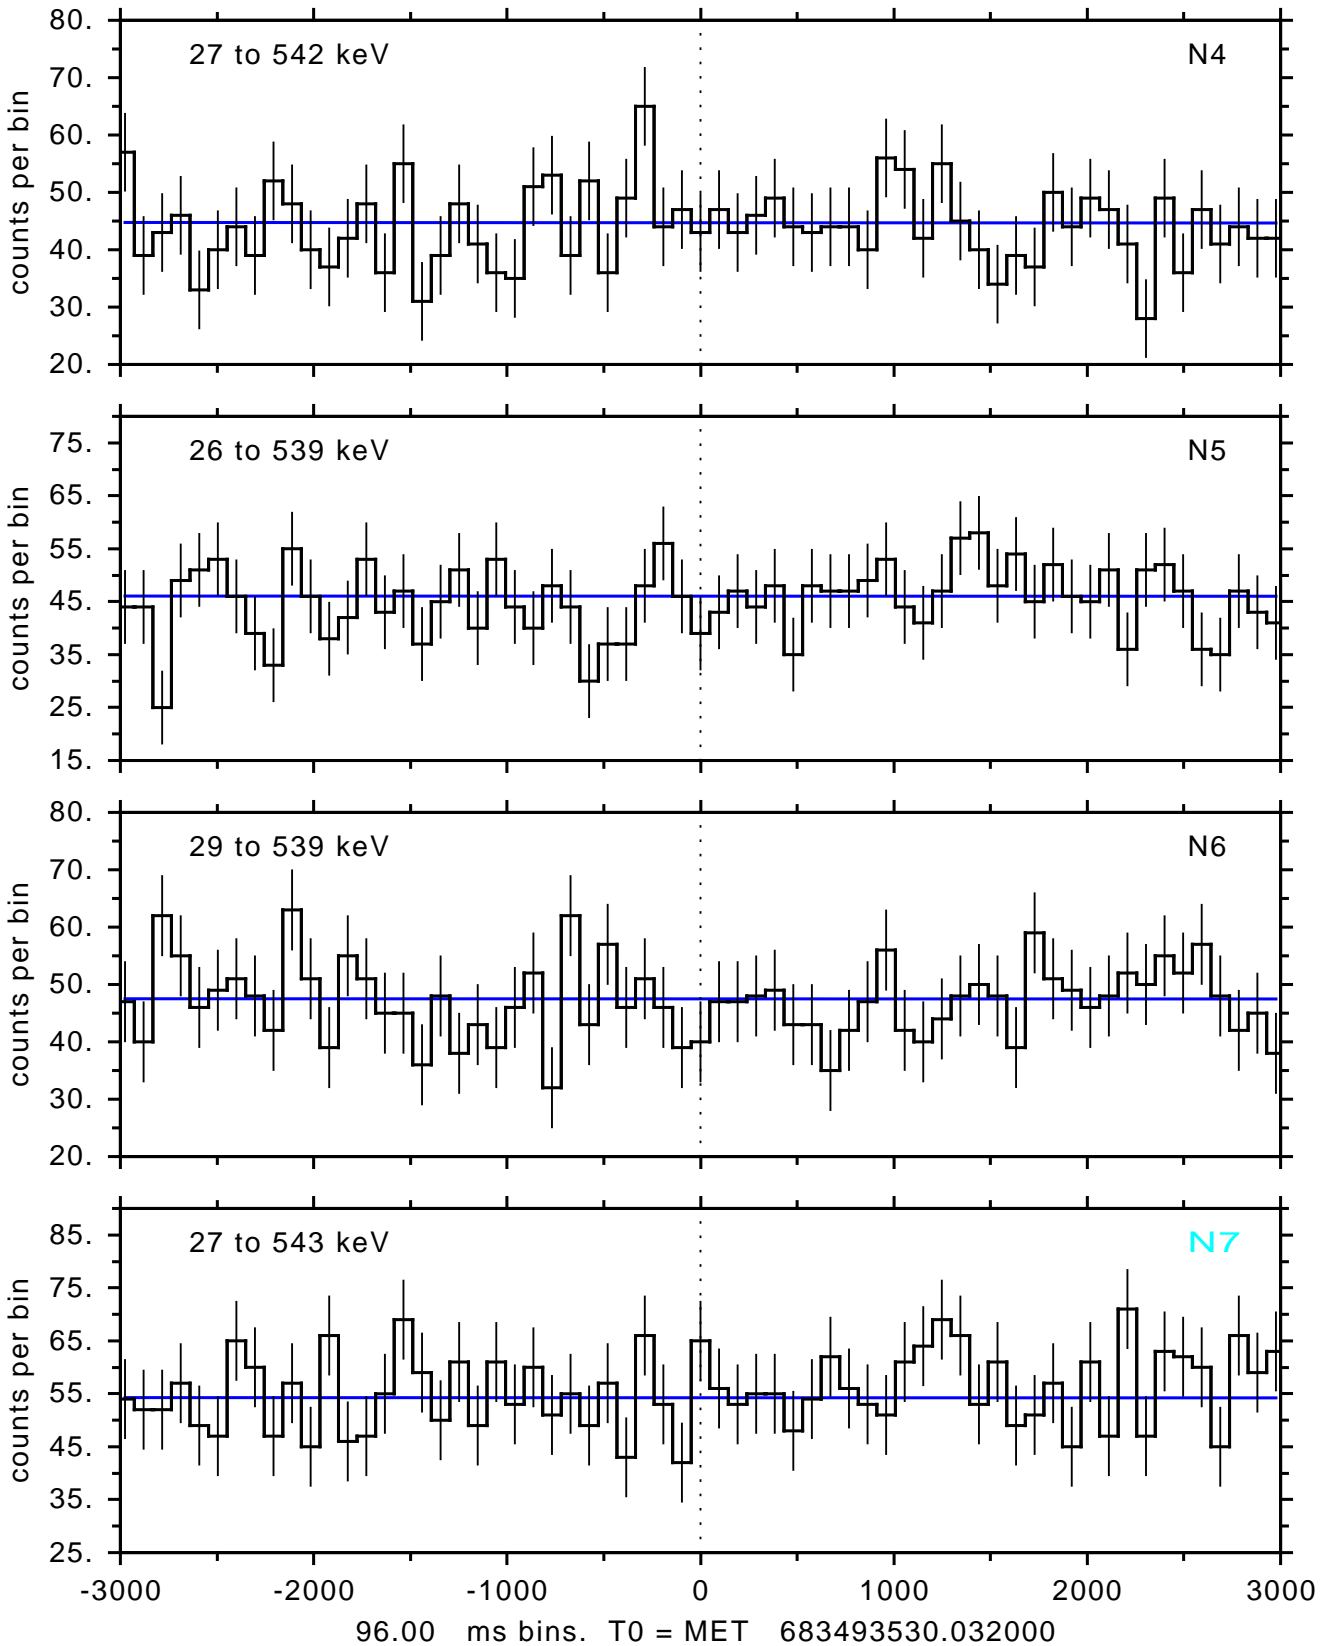

sGRB ver 116b of 2020 Feb 14 run on 2022-08-30 02:05:44
T0 = 683493530.032000 = 2022-08-29 19:18:45.032000
Algr: 1: P01 of F0001: glg_tte_b0_220829_19z_v00

sGRB ver 116b of 2020 Feb 14 run on 2022-08-30 02:05:44
T0 = 683493530.032000 = 2022-08-29 19:18:45.032000
Algr: 1: P01 of F0001: glg_tte_b0_220829_19z_v00