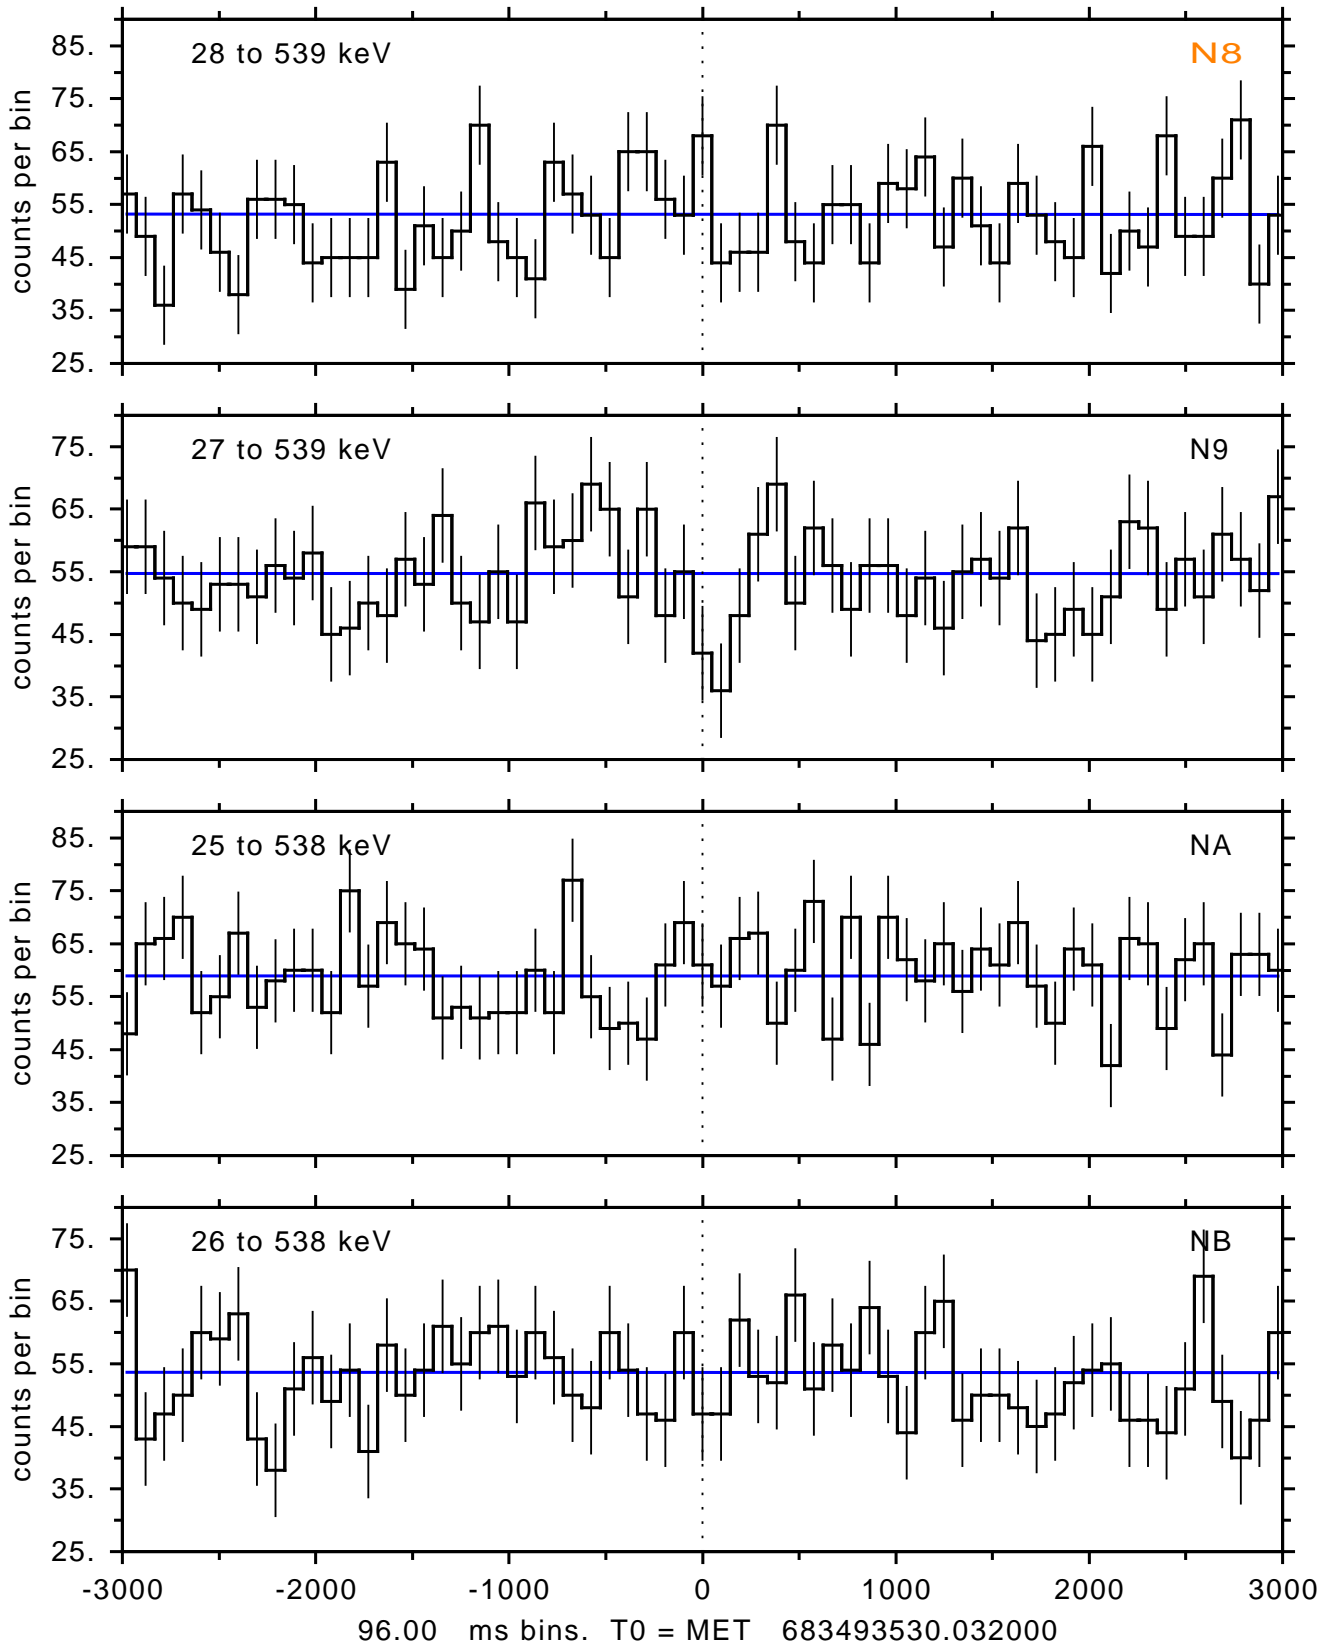

sGRB ver 116b of 2020 Feb 14 run on 2022-08-30 02:05:44
T0 = 683493530.032000 = 2022-08-29 19:18:45.032000
Algr: 1: P01 of F0001: glg_tte_b0_220829_19z_v00

sGRB ver 116b of 2020 Feb 14 run on 2022-08-30 02:05:44
T0 = 683493530.032000 = 2022-08-29 19:18:45.032000
Algr: 1: P01 of F0001: glg_tte_b0_220829_19z_v00