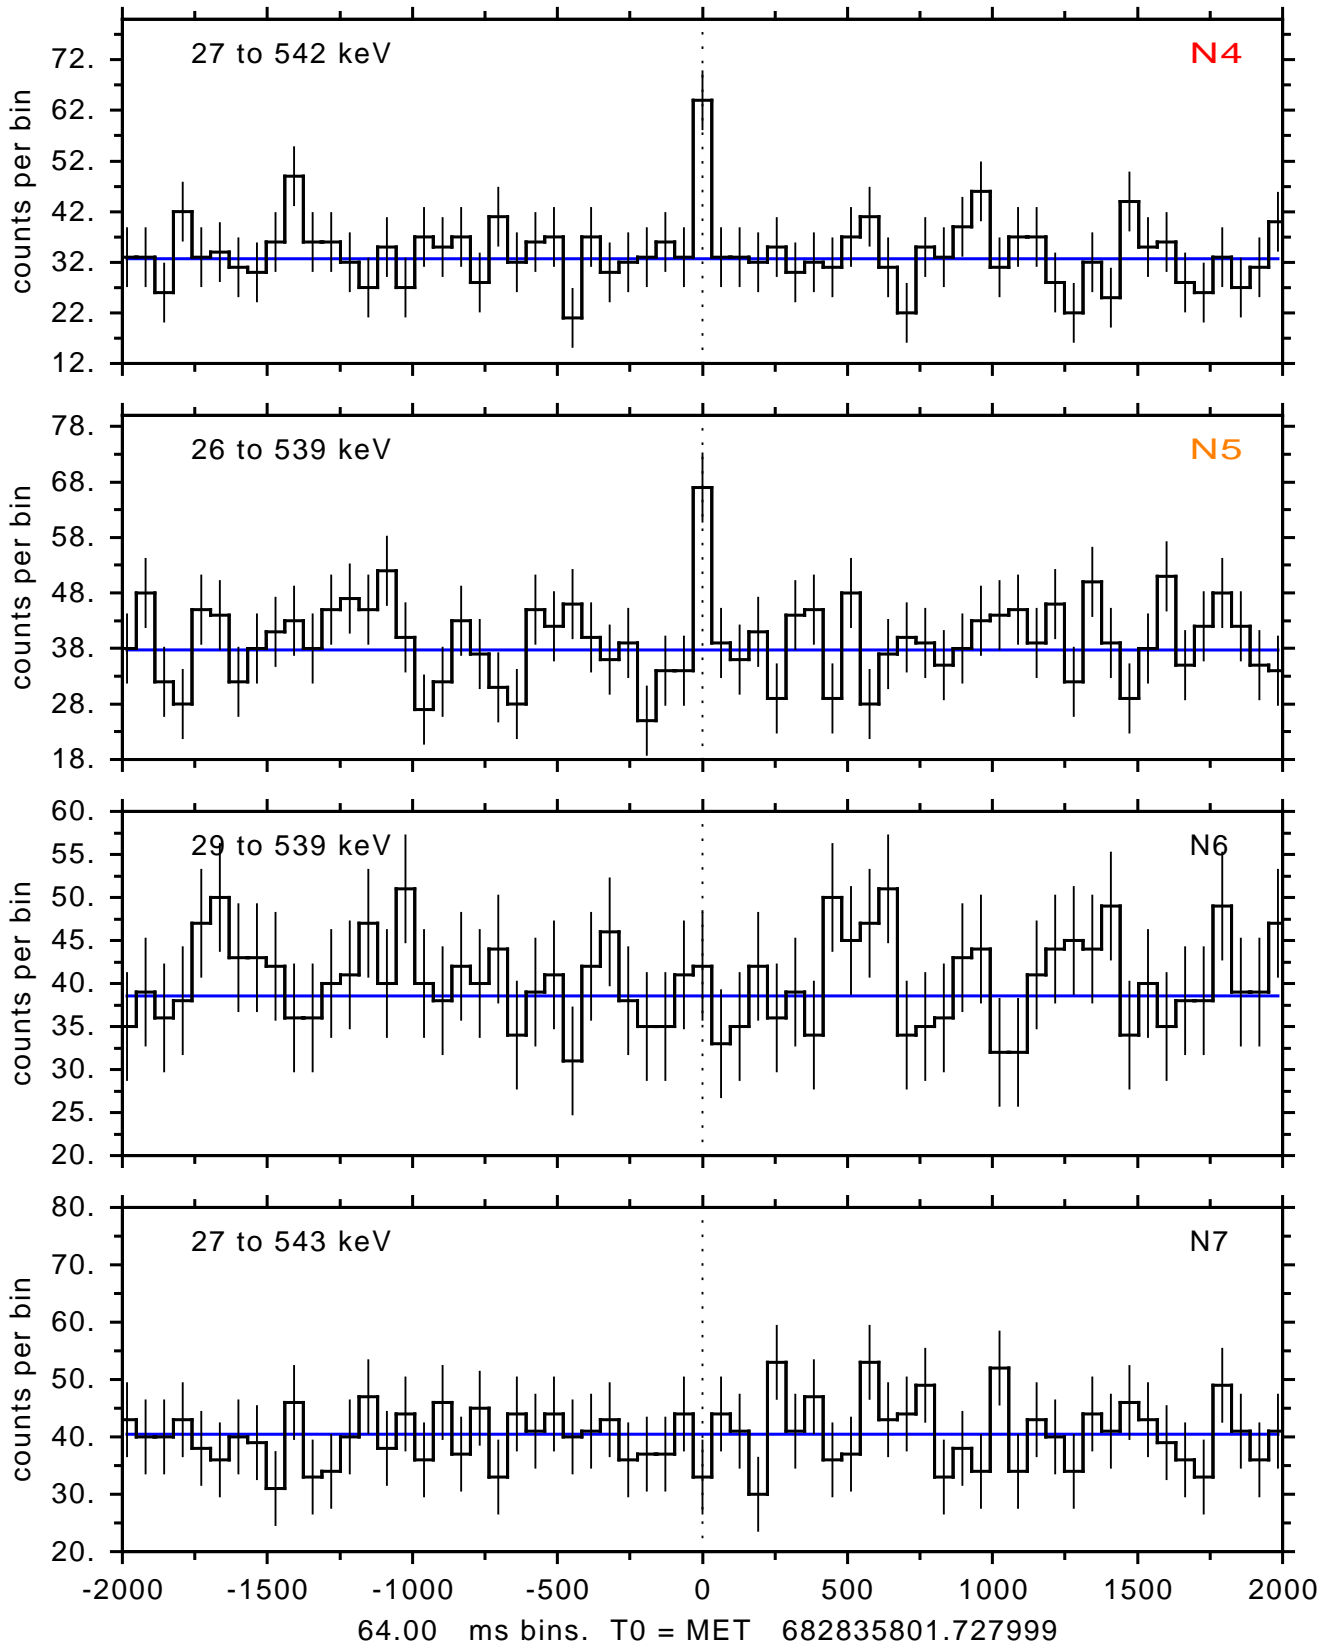

sGRB ver 116b of 2020 Feb 14 run on 2022-08-22 04:50:36  
T0 = 682835801.727999 = 2022-08-22 04:36:36.728000  
Algr: 1: P02 of F0001: glg\_tte\_b0\_220822\_04z\_v00

sGRB ver 116b of 2020 Feb 14 run on 2022-08-22 04:50:36  
T0 = 682835801.727999 = 2022-08-22 04:36:36.728000  
Algr: 1: P02 of F0001: glg\_tte\_b0\_220822\_04z\_v00