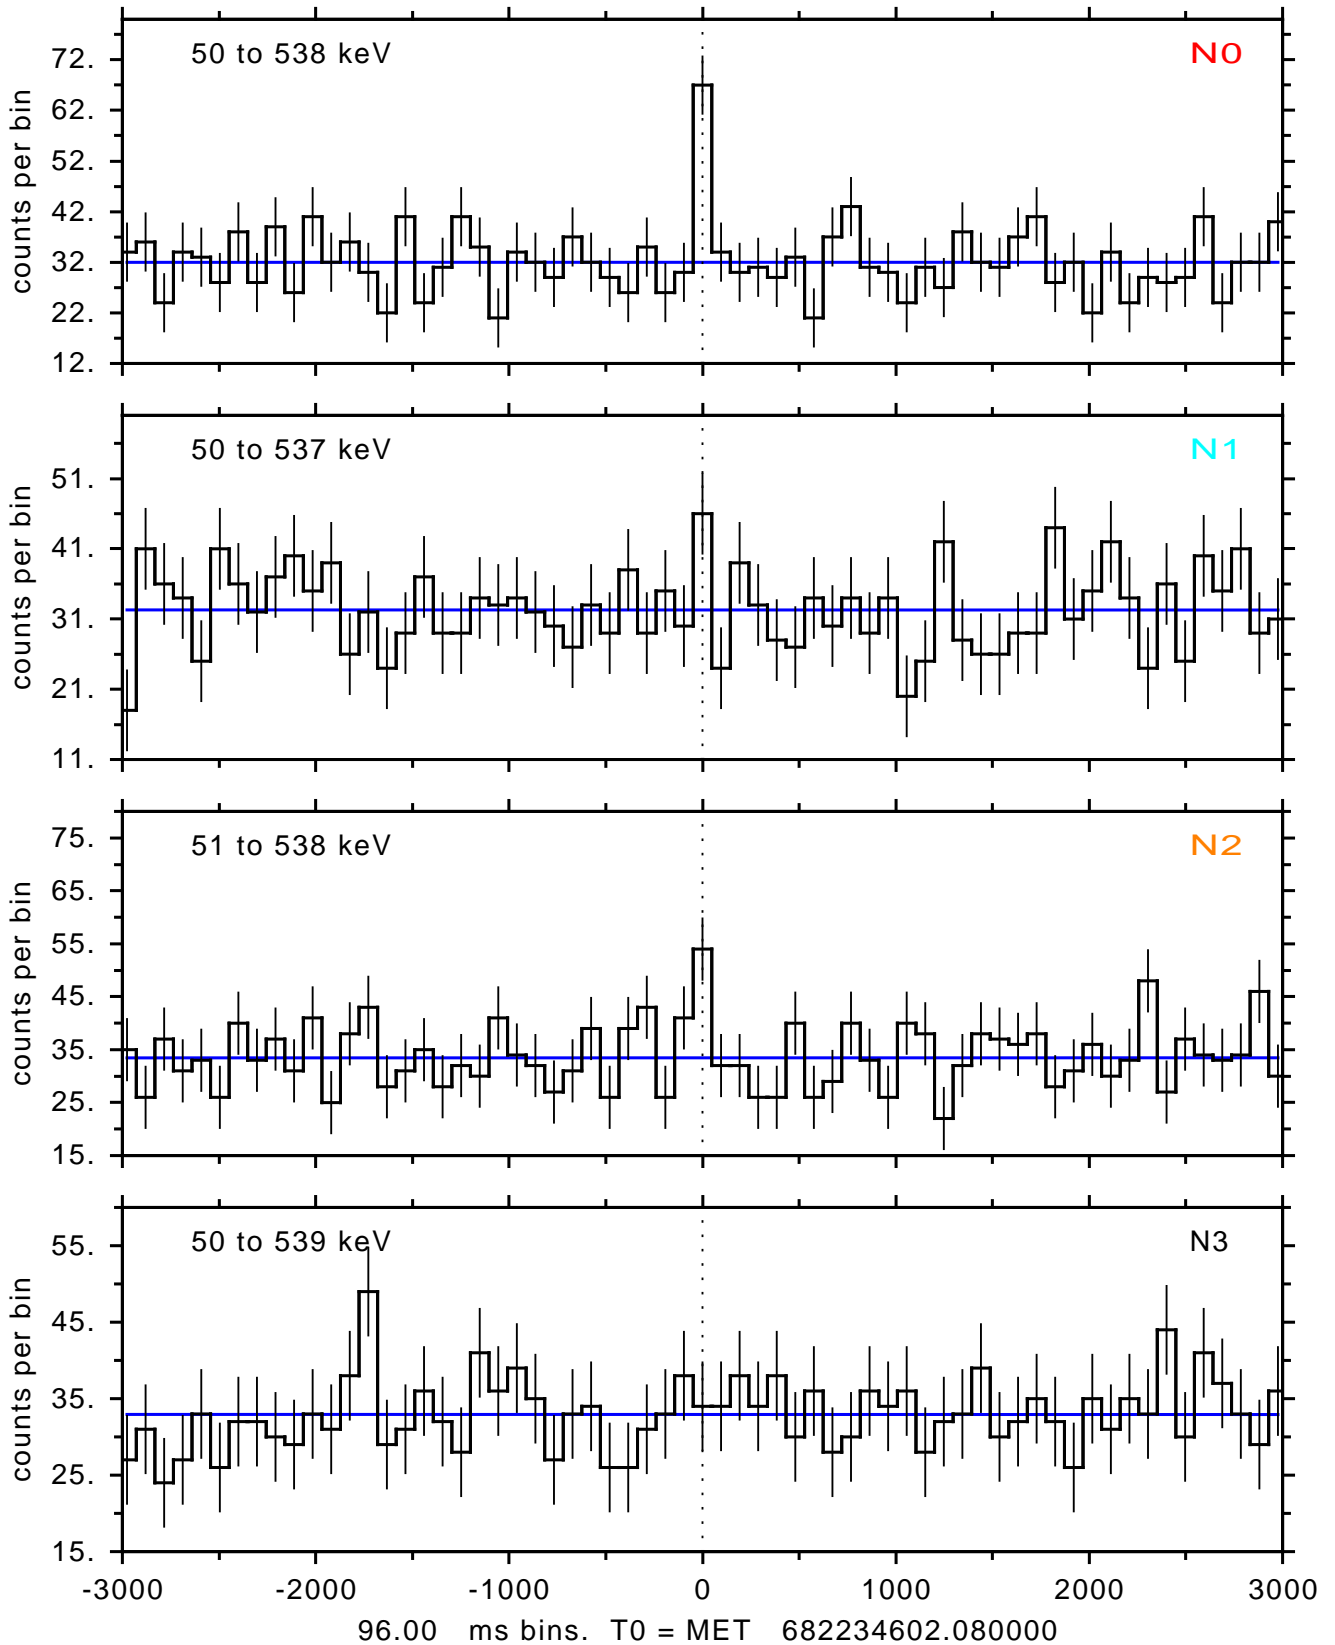

sGRB ver 116b of 2020 Feb 14 run on 2022-08-15 04:37:42  
T0 = 682234602.080000 = 2022-08-15 05:36:37.080000  
Algr: 2: P01 of F0001: glg\_tte\_b0\_220815\_05z\_v00

sGRB ver 116b of 2020 Feb 14 run on 2022-08-15 04:37:42

T0 = 682234602.080000 = 2022-08-15 05:36:37.080000

Algr: 2: P01 of F0001: glg\_tte\_b0\_220815\_05z\_v00

sGRB ver 116b of 2020 Feb 14 run on 2022-08-15 04:37:42

T0 = 682234602.080000 = 2022-08-15 05:36:37.080000

Algr: 2: P01 of F0001: glg\_tte\_b0\_220815\_05z\_v00

sGRB ver 116b of 2020 Feb 14 run on 2022-08-15 04:37:42  
T0 = 682234602.080000 = 2022-08-15 05:36:37.080000  
Algr: 2: P01 of F0001: glg\_tte\_b0\_220815\_05z\_v00