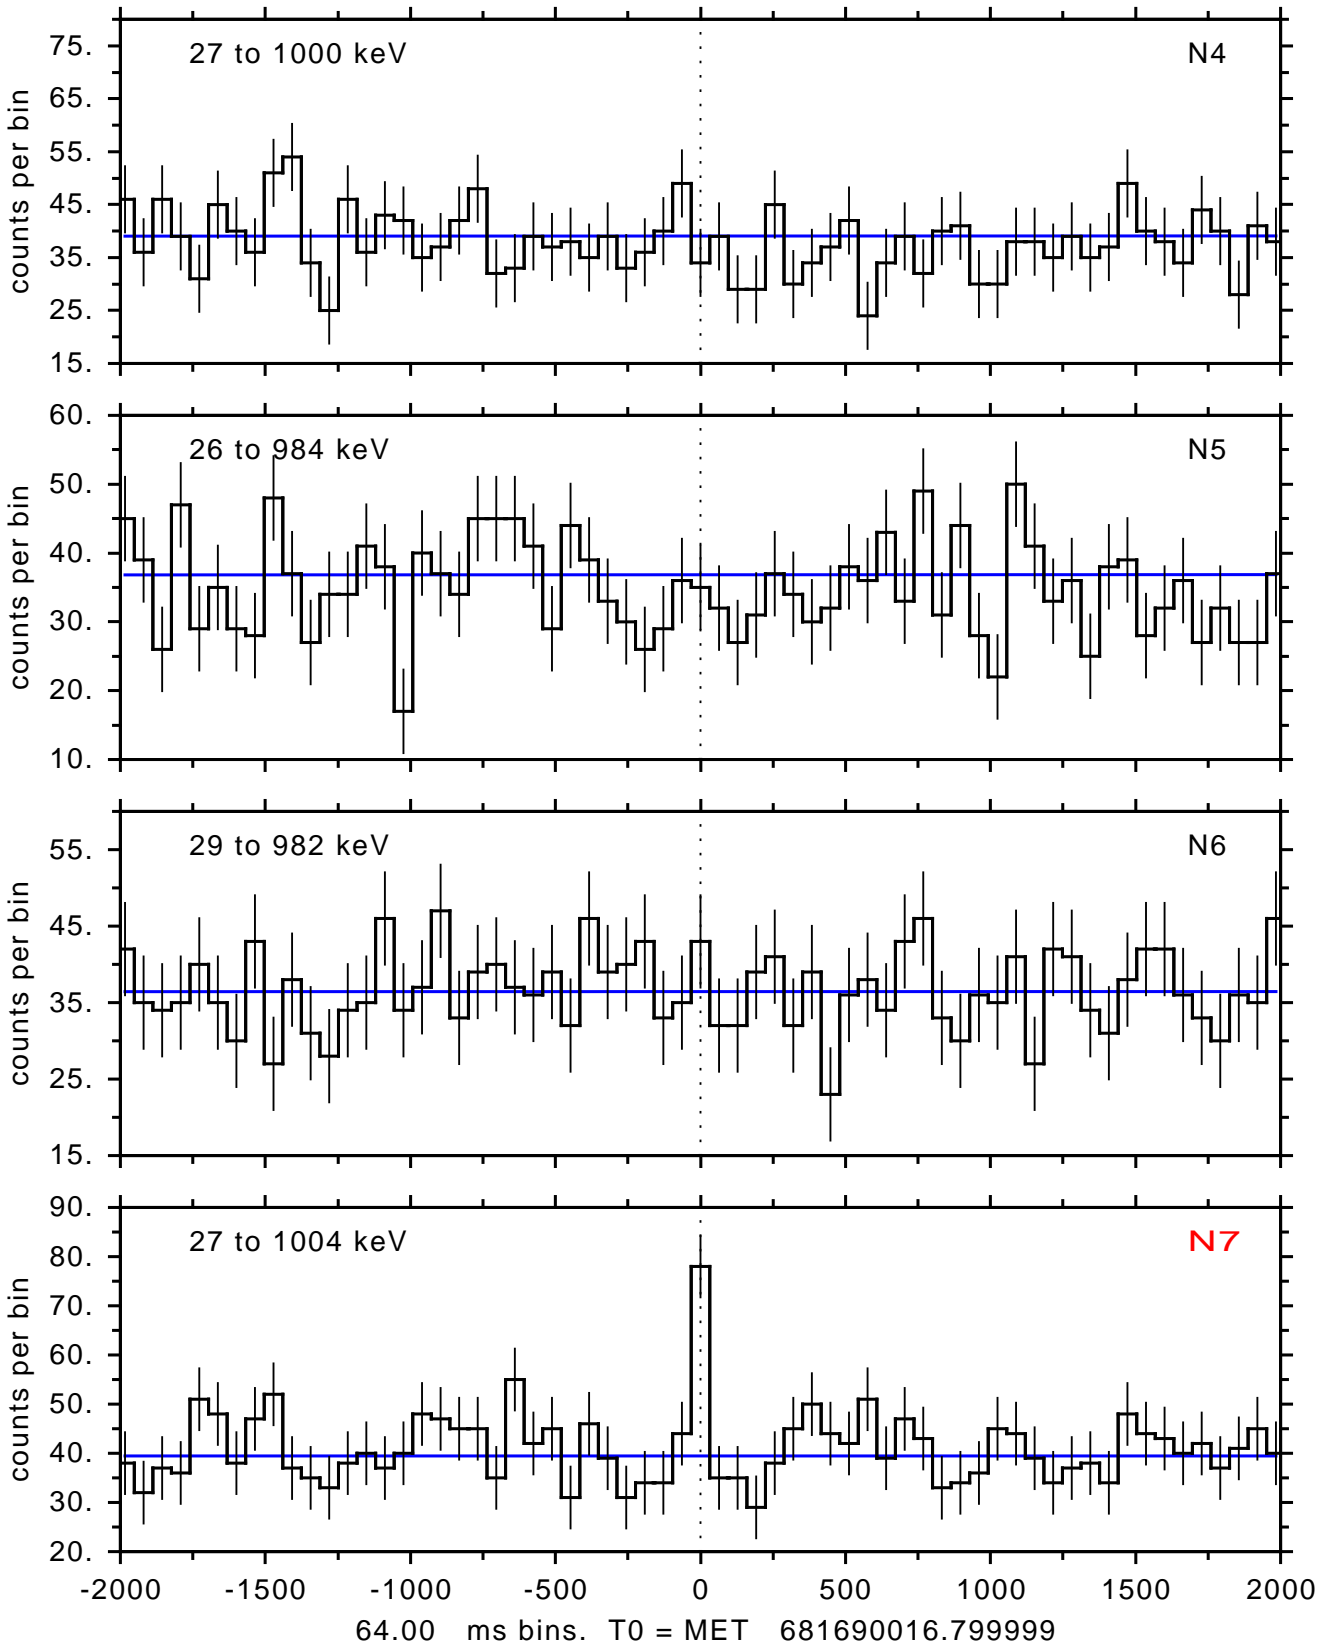

sGRB ver 116b of 2020 Feb 14 run on 2022-08-08 21:35:42
T0 = 681690016.799999 = 2022-08-08 22:20:11.800000
Algr: 5: P01 of F0001: glg_tte_b0_220808_22z_v00

sGRB ver 116b of 2020 Feb 14 run on 2022-08-08 21:35:42
T0 = 681690016.799999 = 2022-08-08 22:20:11.800000
Algr: 5: P01 of F0001: glg_tte_b0_220808_22z_v00