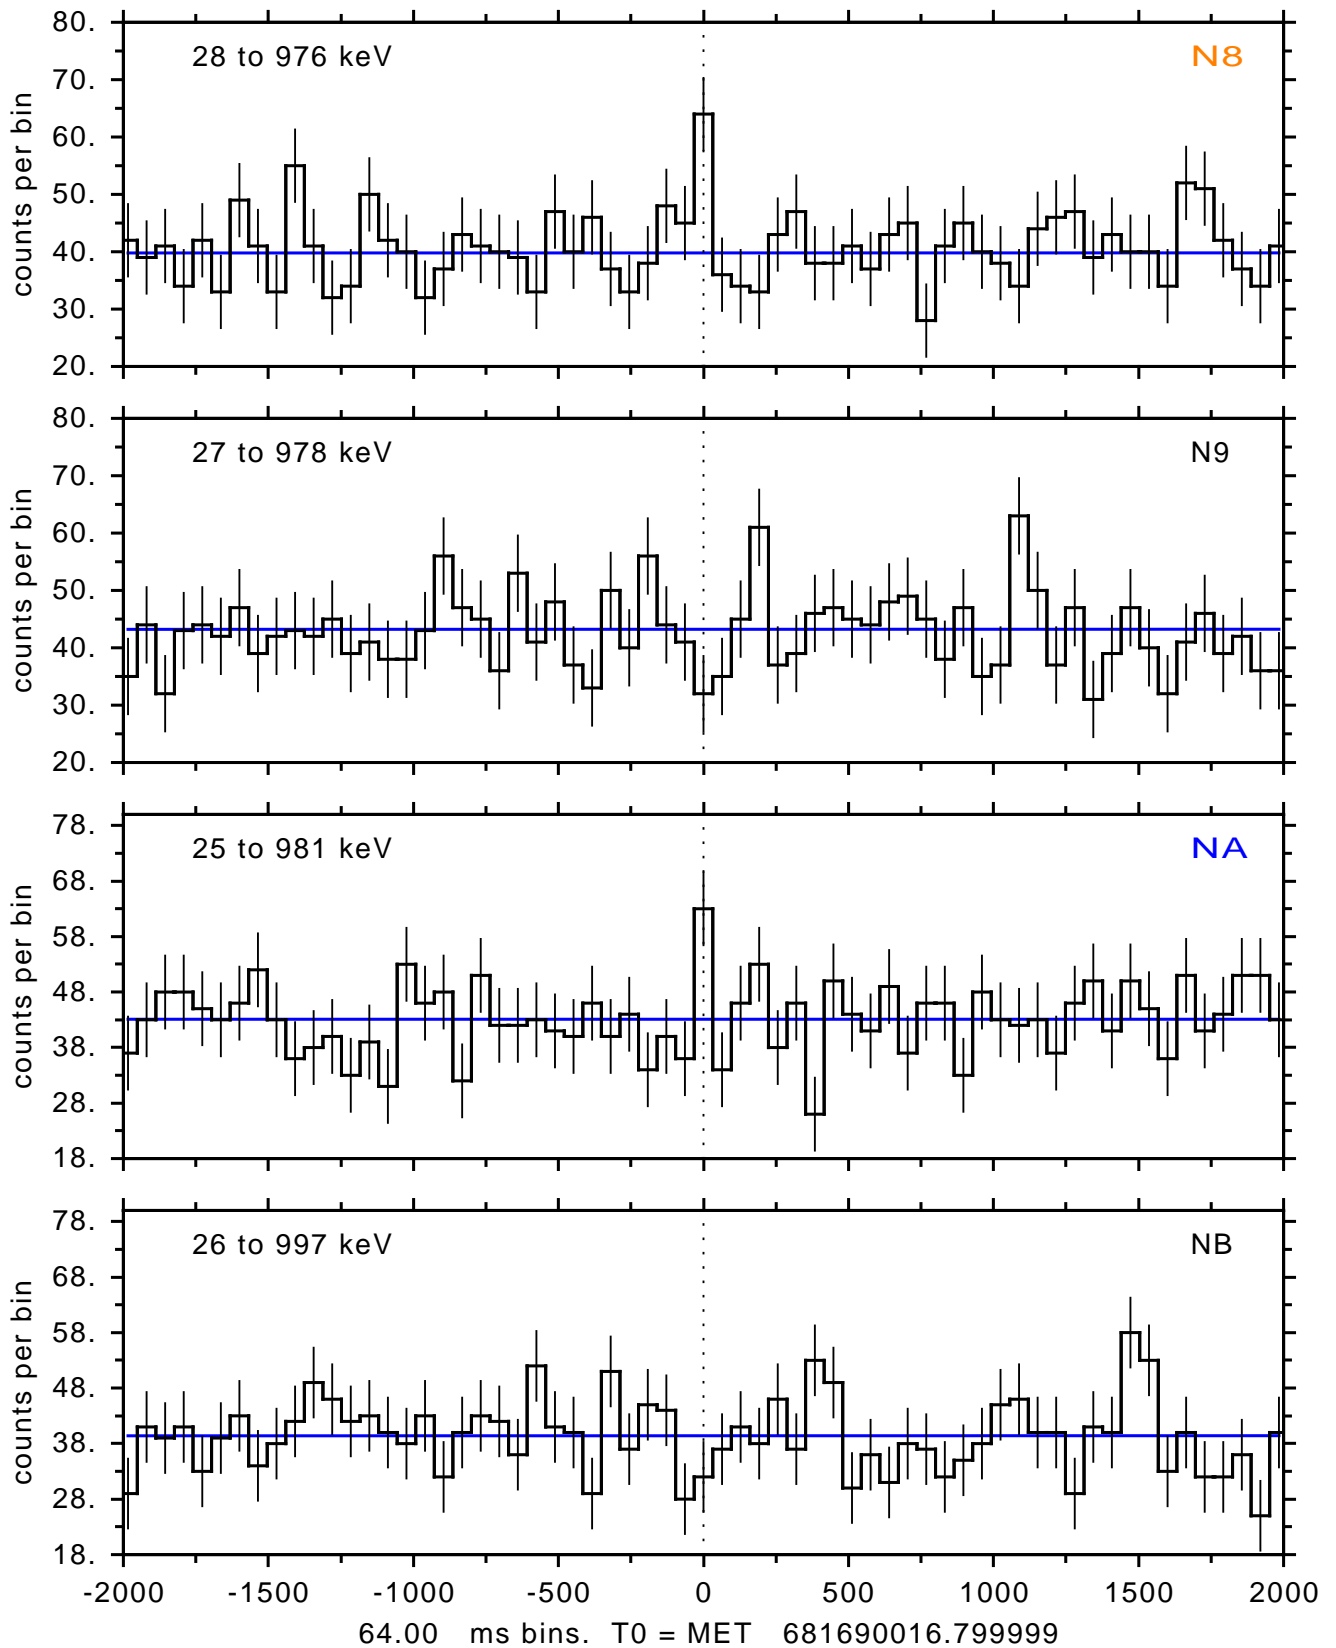

sGRB ver 116b of 2020 Feb 14 run on 2022-08-08 21:35:42
T0 = 681690016.799999 = 2022-08-08 22:20:11.800000
Algr: 5: P01 of F0001: glg_tte_b0_220808_22z_v00

sGRB ver 116b of 2020 Feb 14 run on 2022-08-08 21:35:42
T0 = 681690016.799999 = 2022-08-08 22:20:11.800000
Algr: 5: P01 of F0001: glg_tte_b0_220808_22z_v00