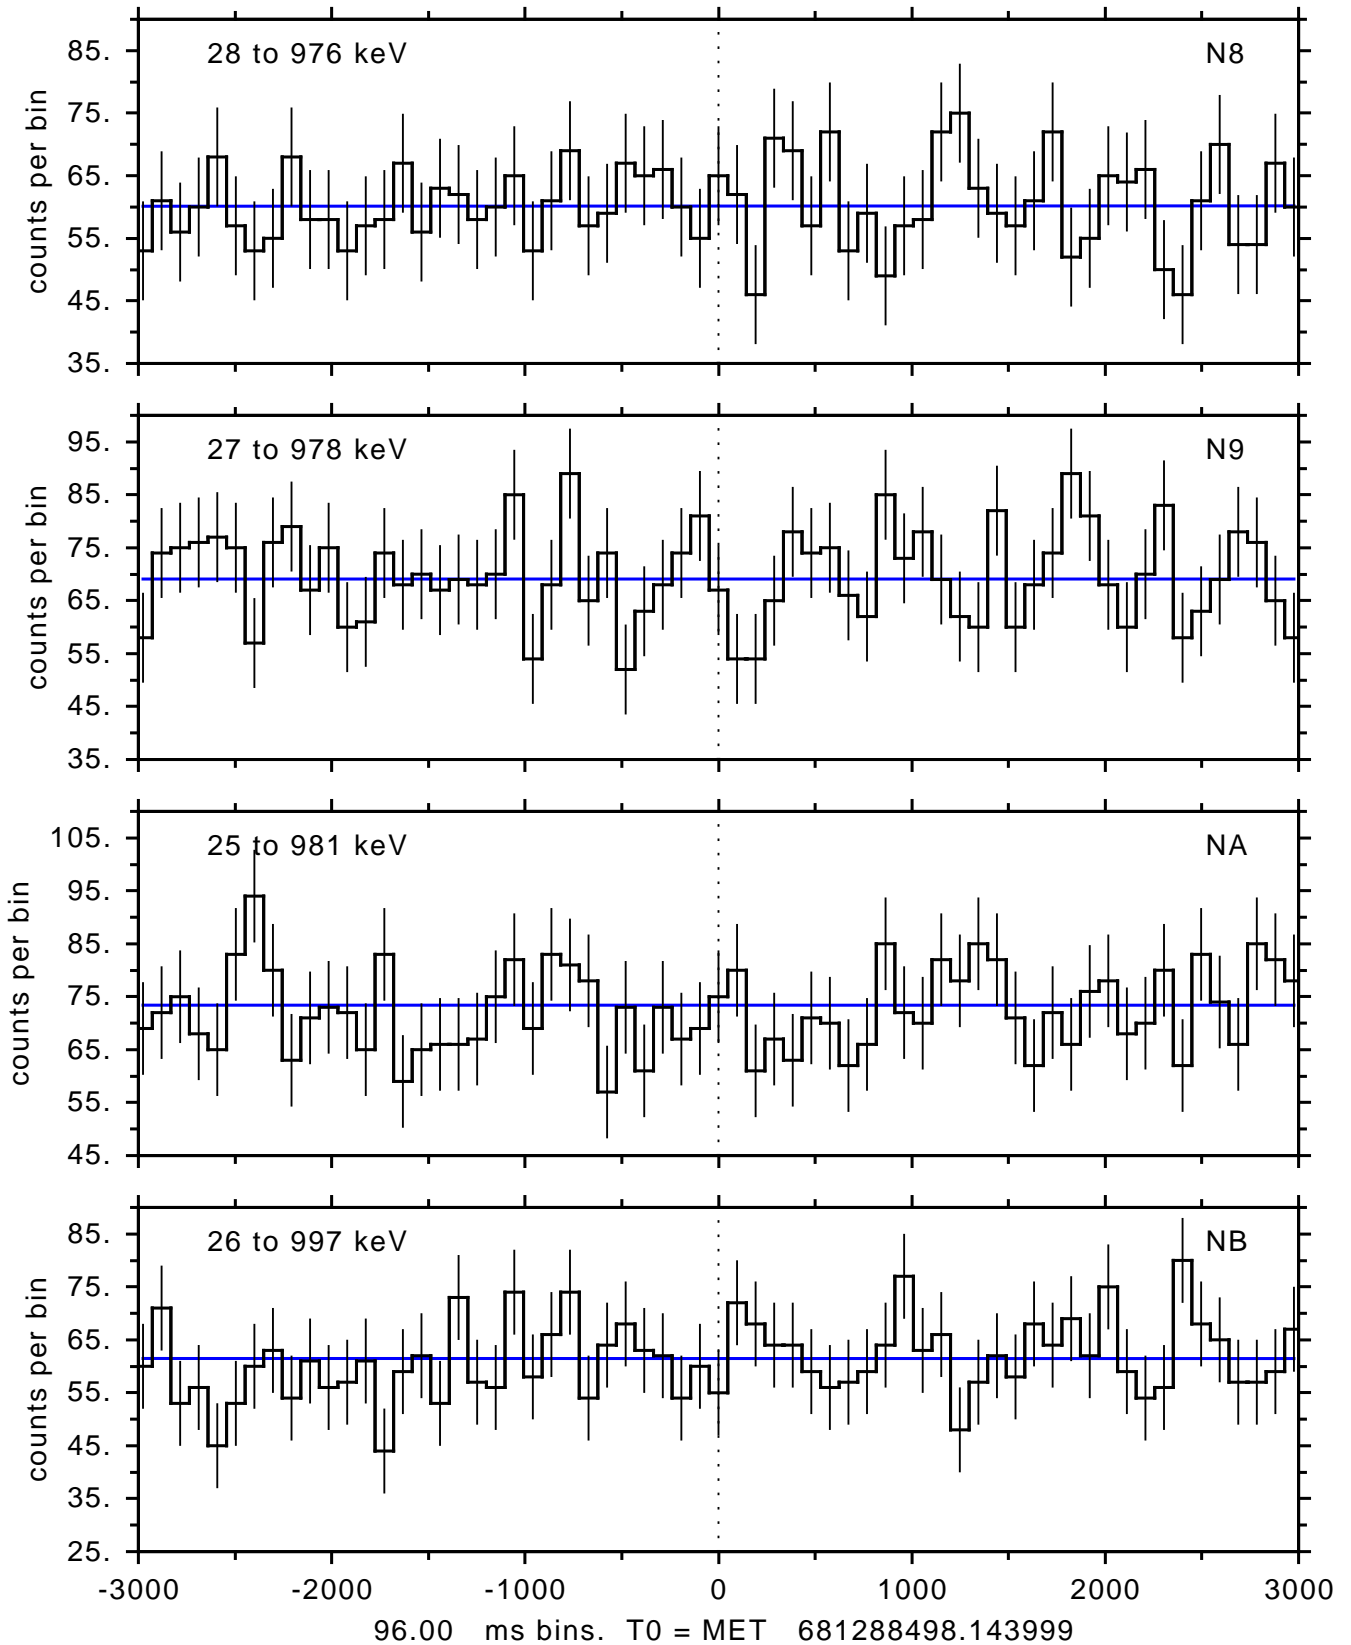

sGRB ver 116b of 2020 Feb 14 run on 2022-08-04 05:23:41

T0 = 681288498.143999 = 2022-08-04 06:48:13.144000

Algr: 5: P01 of F0001: glg_tte_b0_220804_06z_v00

sGRB ver 116b of 2020 Feb 14 run on 2022-08-04 05:23:41
T0 = 681288498.143999 = 2022-08-04 06:48:13.144000
Algr: 5: P01 of F0001: glg_tte_b0_220804_06z_v00