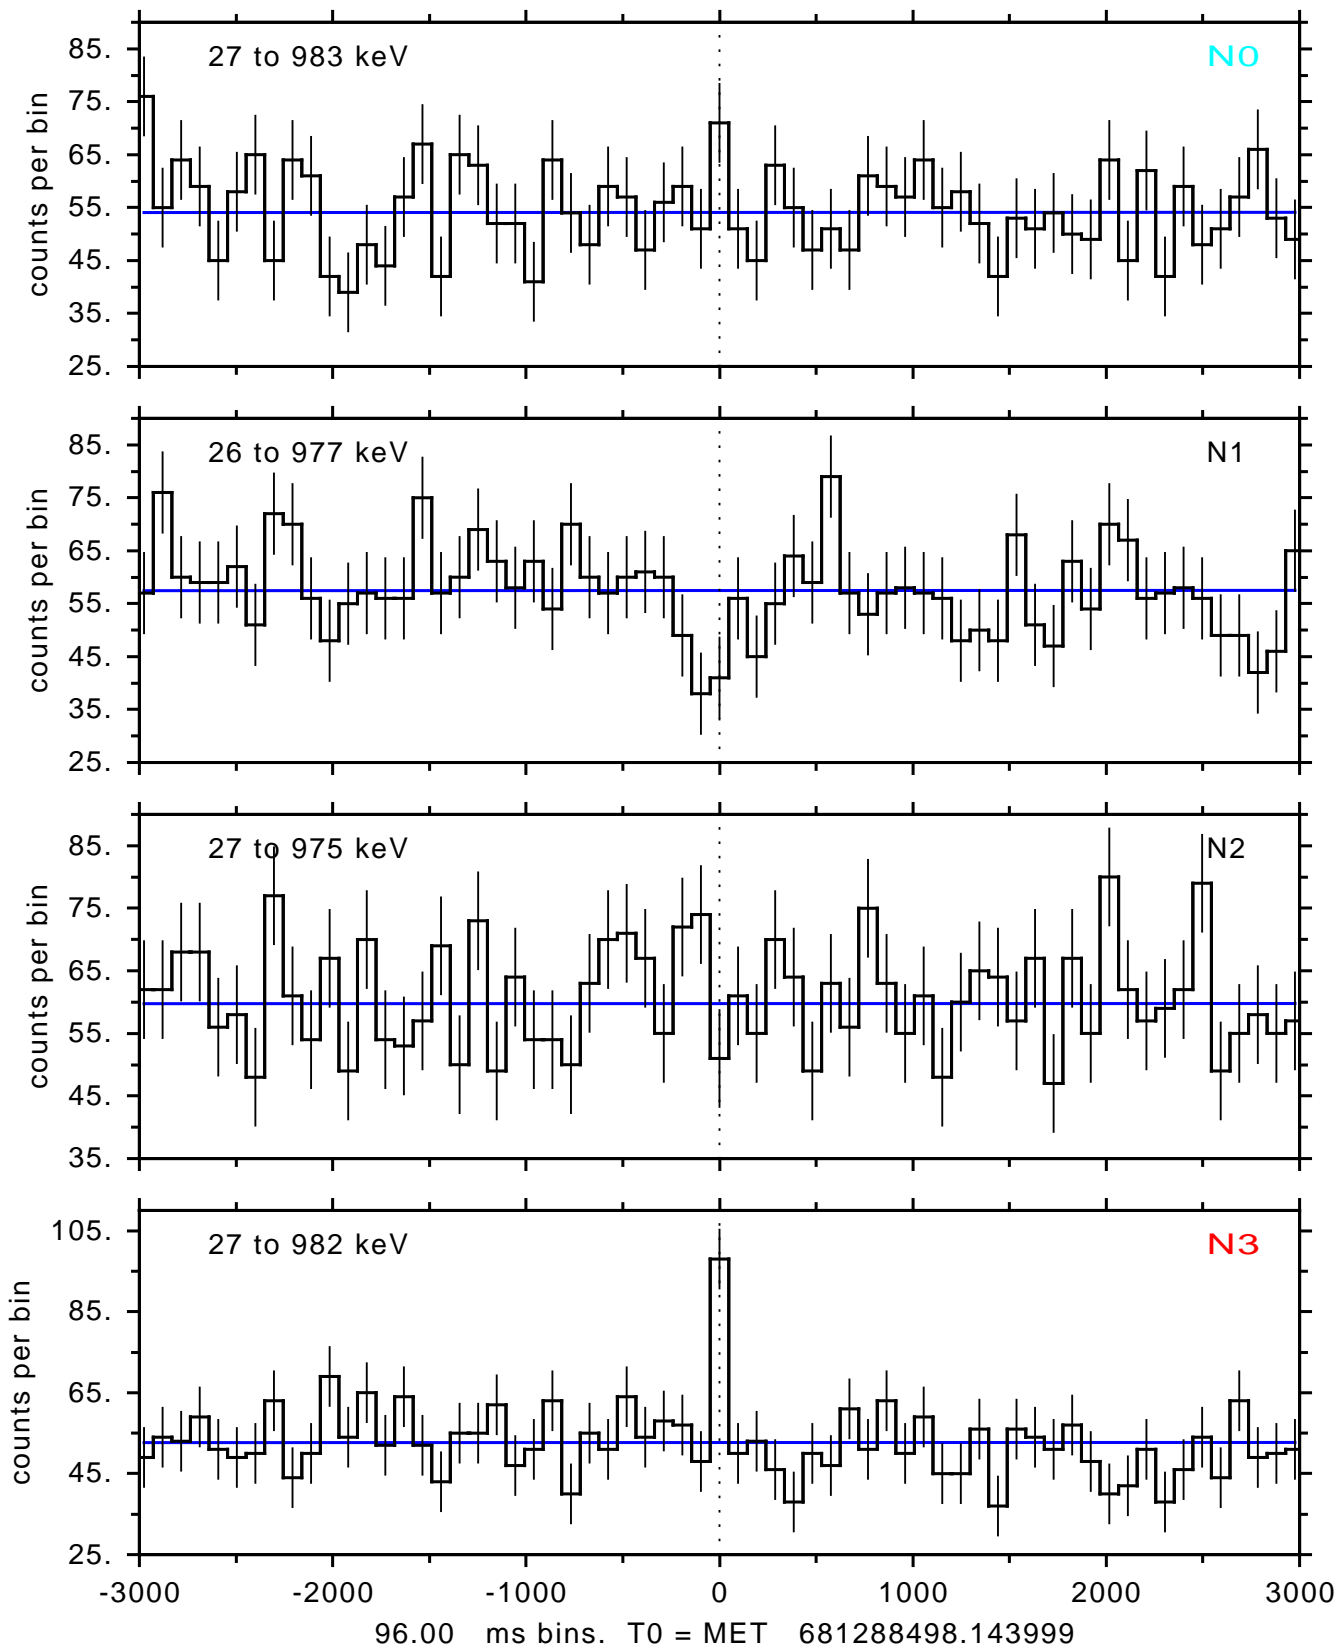

sGRB ver 116b of 2020 Feb 14 run on 2022-08-04 05:23:41

T0 = 681288498.143999 = 2022-08-04 06:48:13.144000

Algr: 5: P01 of F0001: glg_tte_b0_220804_06z_v00

sGRB ver 116b of 2020 Feb 14 run on 2022-08-04 05:23:41
T0 = 681288498.143999 = 2022-08-04 06:48:13.144000
Algr: 5: P01 of F0001: glg_tte_b0_220804_06z_v00