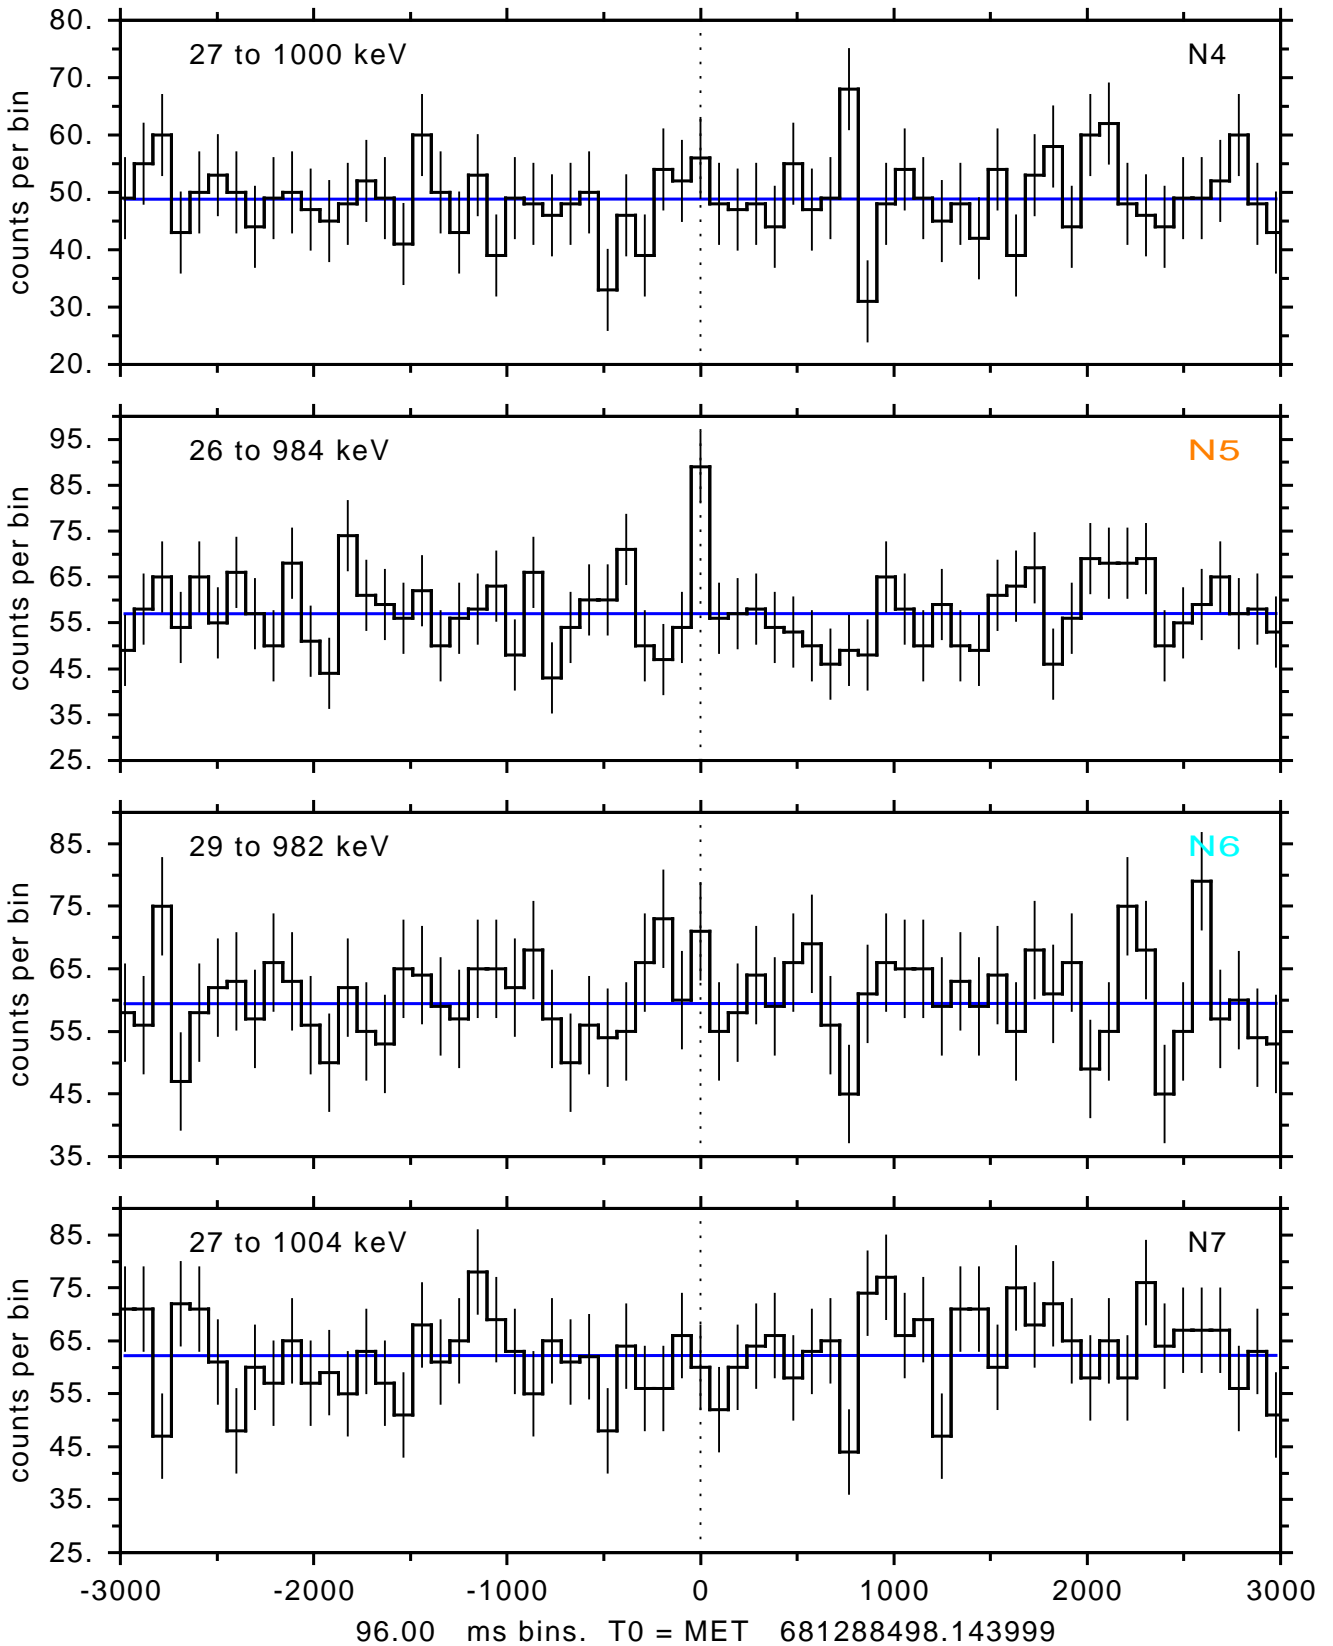

sGRB ver 116b of 2020 Feb 14 run on 2022-08-04 05:23:41

T0 = 681288498.143999 = 2022-08-04 06:48:13.144000

Algr: 5: P01 of F0001: glg_tte_b0_220804_06z_v00

sGRB ver 116b of 2020 Feb 14 run on 2022-08-04 05:23:41
T0 = 681288498.143999 = 2022-08-04 06:48:13.144000
Algr: 5: P01 of F0001: glg_tte_b0_220804_06z_v00