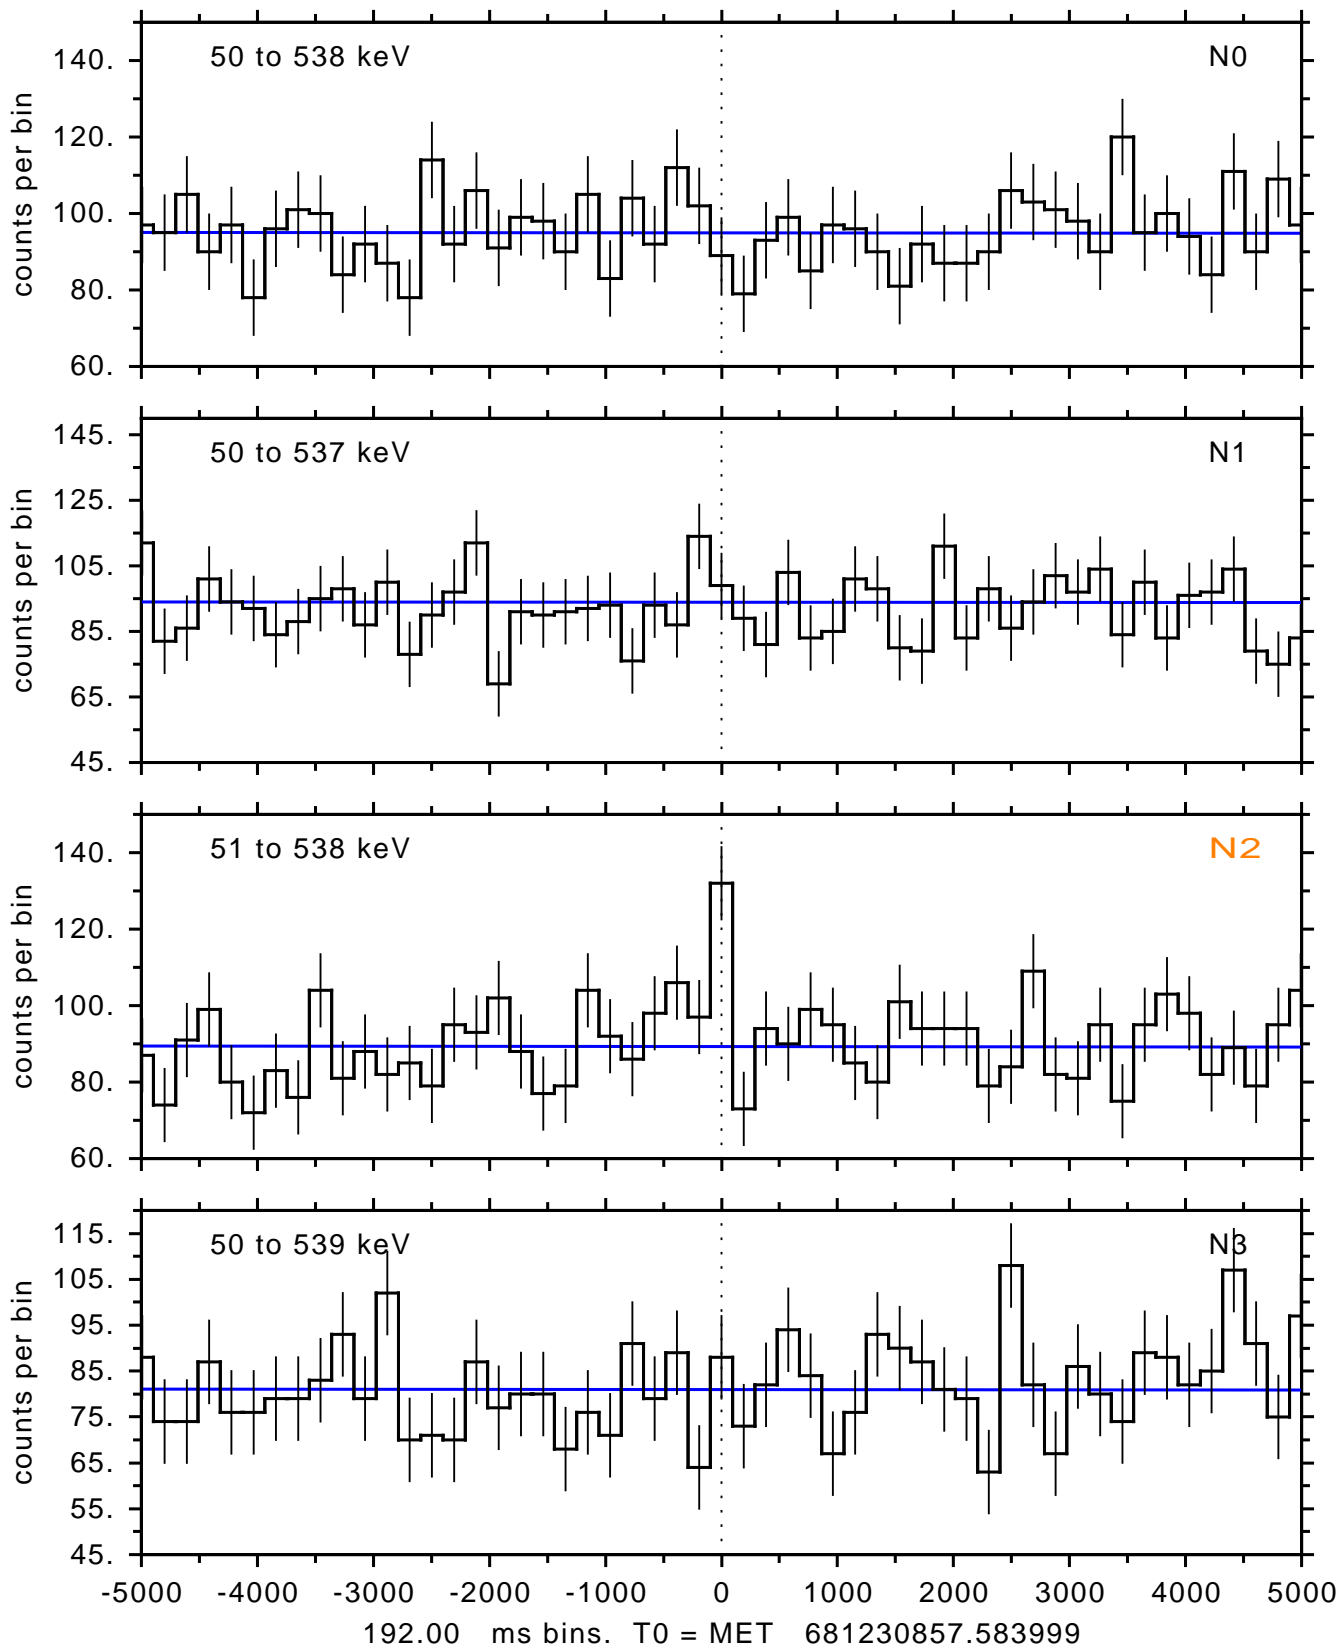

sGRB ver 116b of 2020 Feb 14 run on 2022-08-03 13:35:37

T0 = 681230857.583999 = 2022-08-03 14:47:32.584000

Algr: 2: P01 of F0001: glg_tte_b0_220803_14z_v00

sGRB ver 116b of 2020 Feb 14 run on 2022-08-03 13:35:37
T0 = 681230857.583999 = 2022-08-03 14:47:32.584000
Algr: 2: P01 of F0001: glg_tte_b0_220803_14z_v00