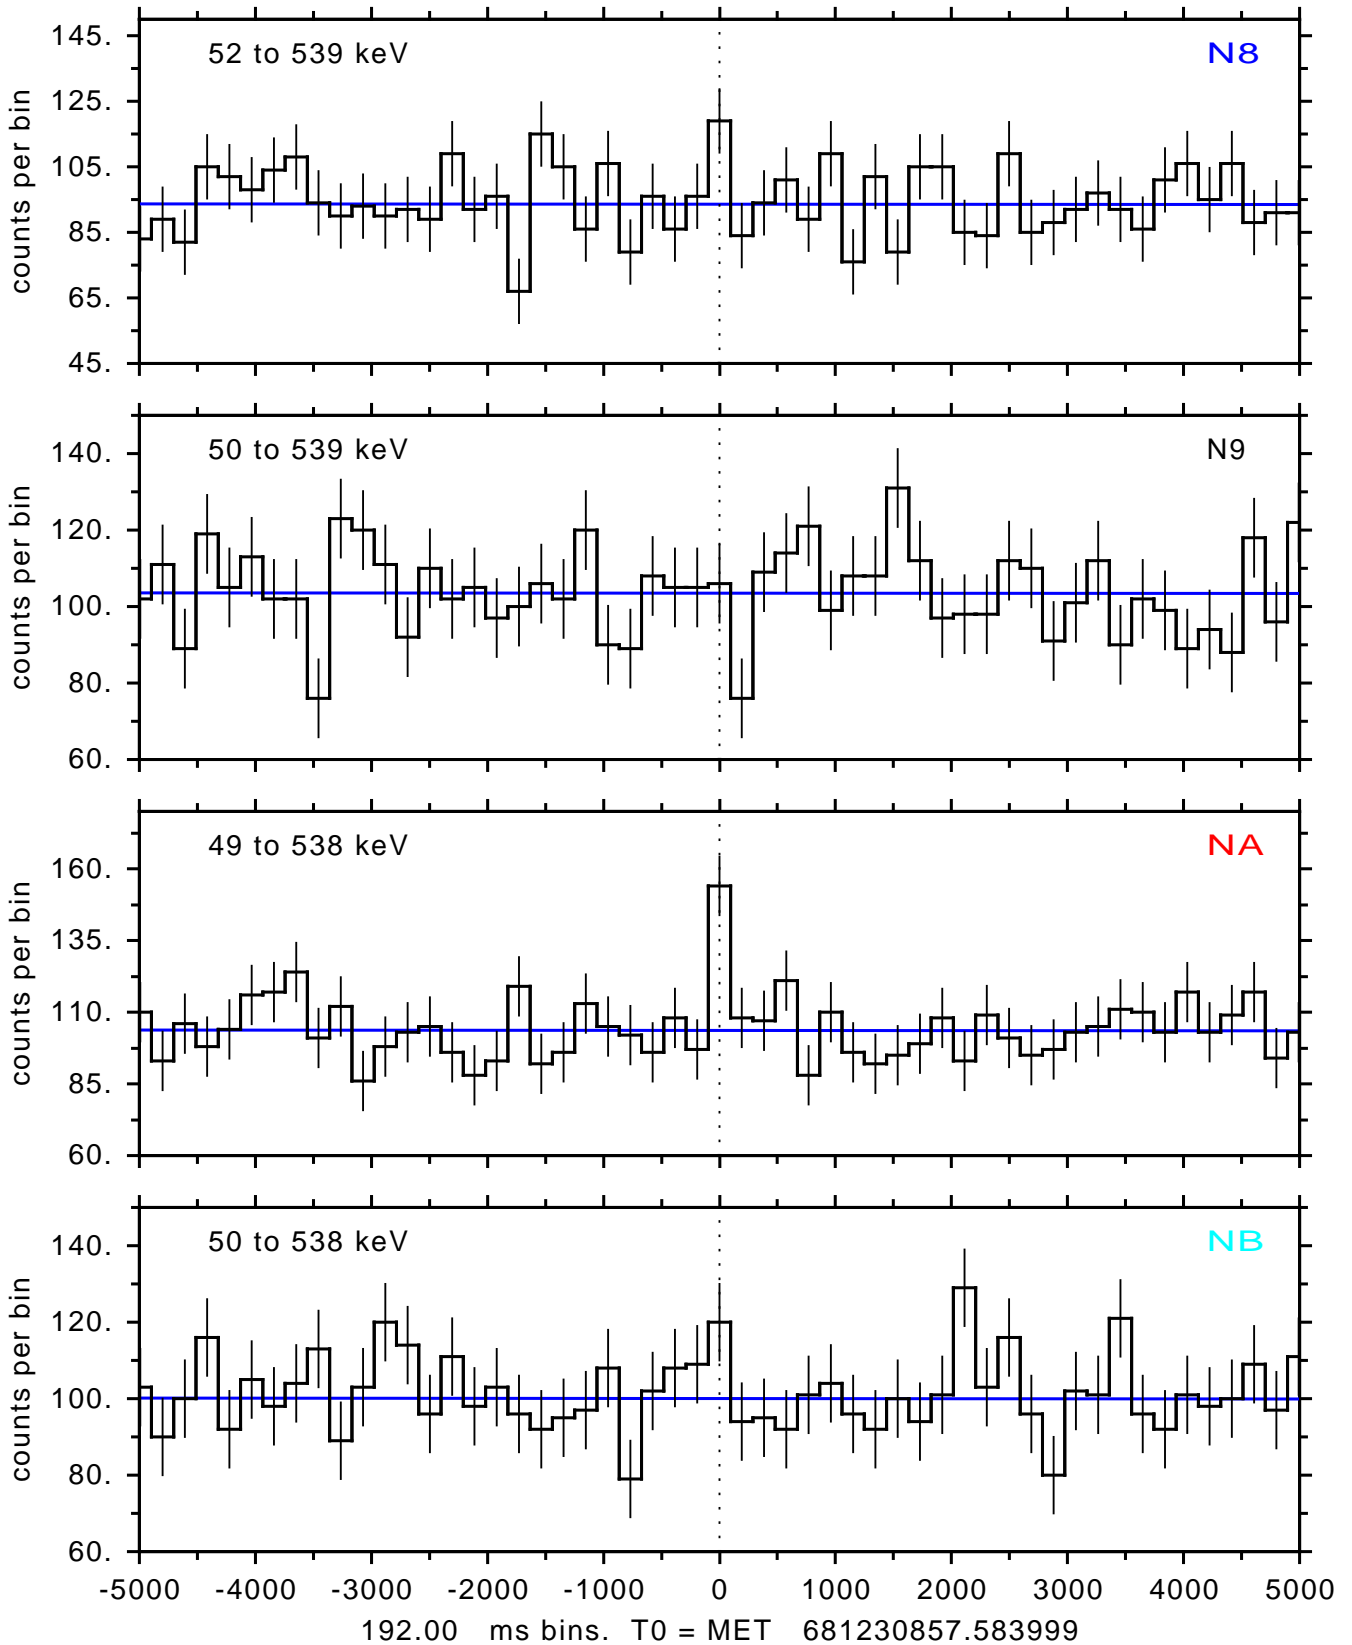

sGRB ver 116b of 2020 Feb 14 run on 2022-08-03 13:35:37

T0 = 681230857.583999 = 2022-08-03 14:47:32.584000

Algr: 2: P01 of F0001: glg_tte_b0_220803_14z_v00

sGRB ver 116b of 2020 Feb 14 run on 2022-08-03 13:35:37
T0 = 681230857.583999 = 2022-08-03 14:47:32.584000
Algr: 2: P01 of F0001: glg_tte_b0_220803_14z_v00