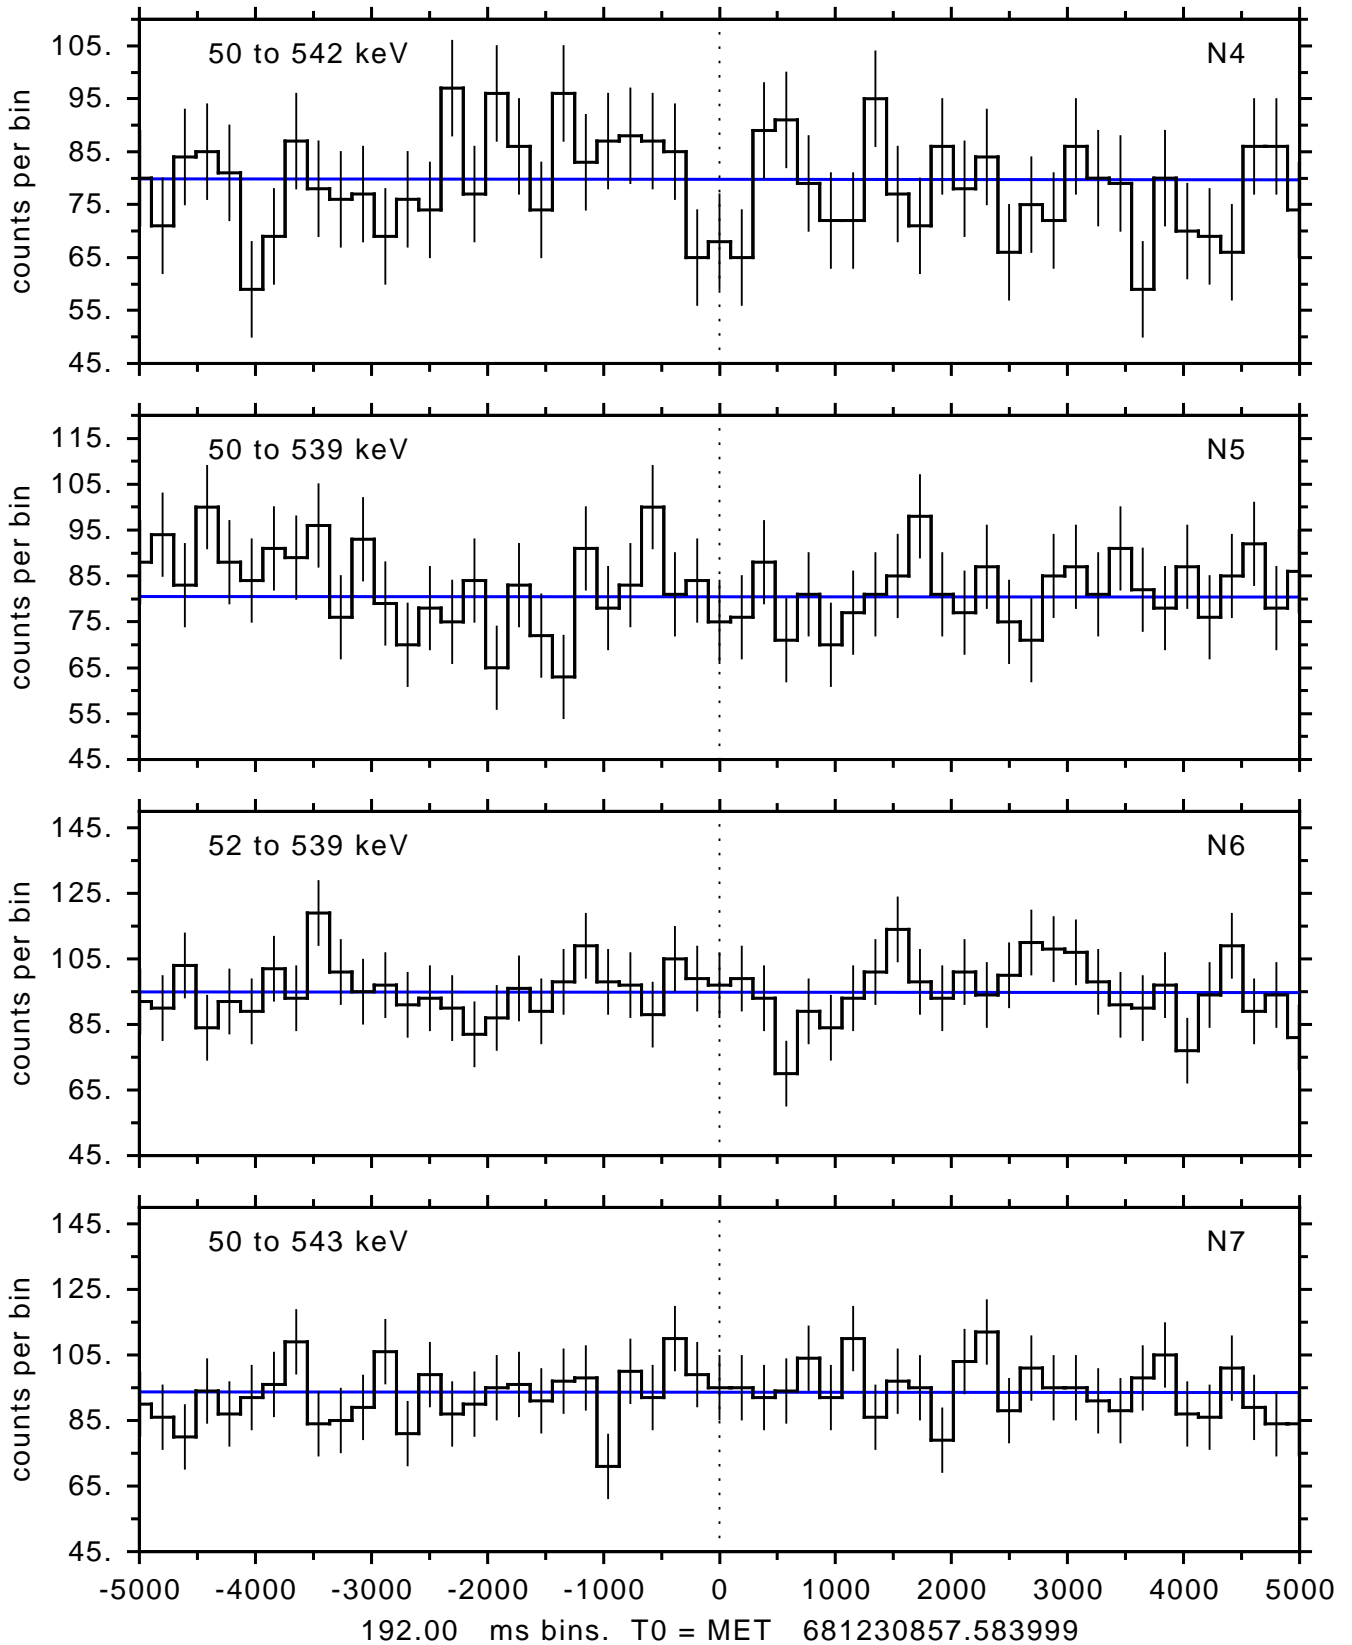

sGRB ver 116b of 2020 Feb 14 run on 2022-08-03 13:35:37

T0 = 681230857.583999 = 2022-08-03 14:47:32.584000

Algr: 2: P01 of F0001: glg_tte_b0_220803_14z_v00

sGRB ver 116b of 2020 Feb 14 run on 2022-08-03 13:35:37
T0 = 681230857.583999 = 2022-08-03 14:47:32.584000
Algr: 2: P01 of F0001: glg_tte_b0_220803_14z_v00