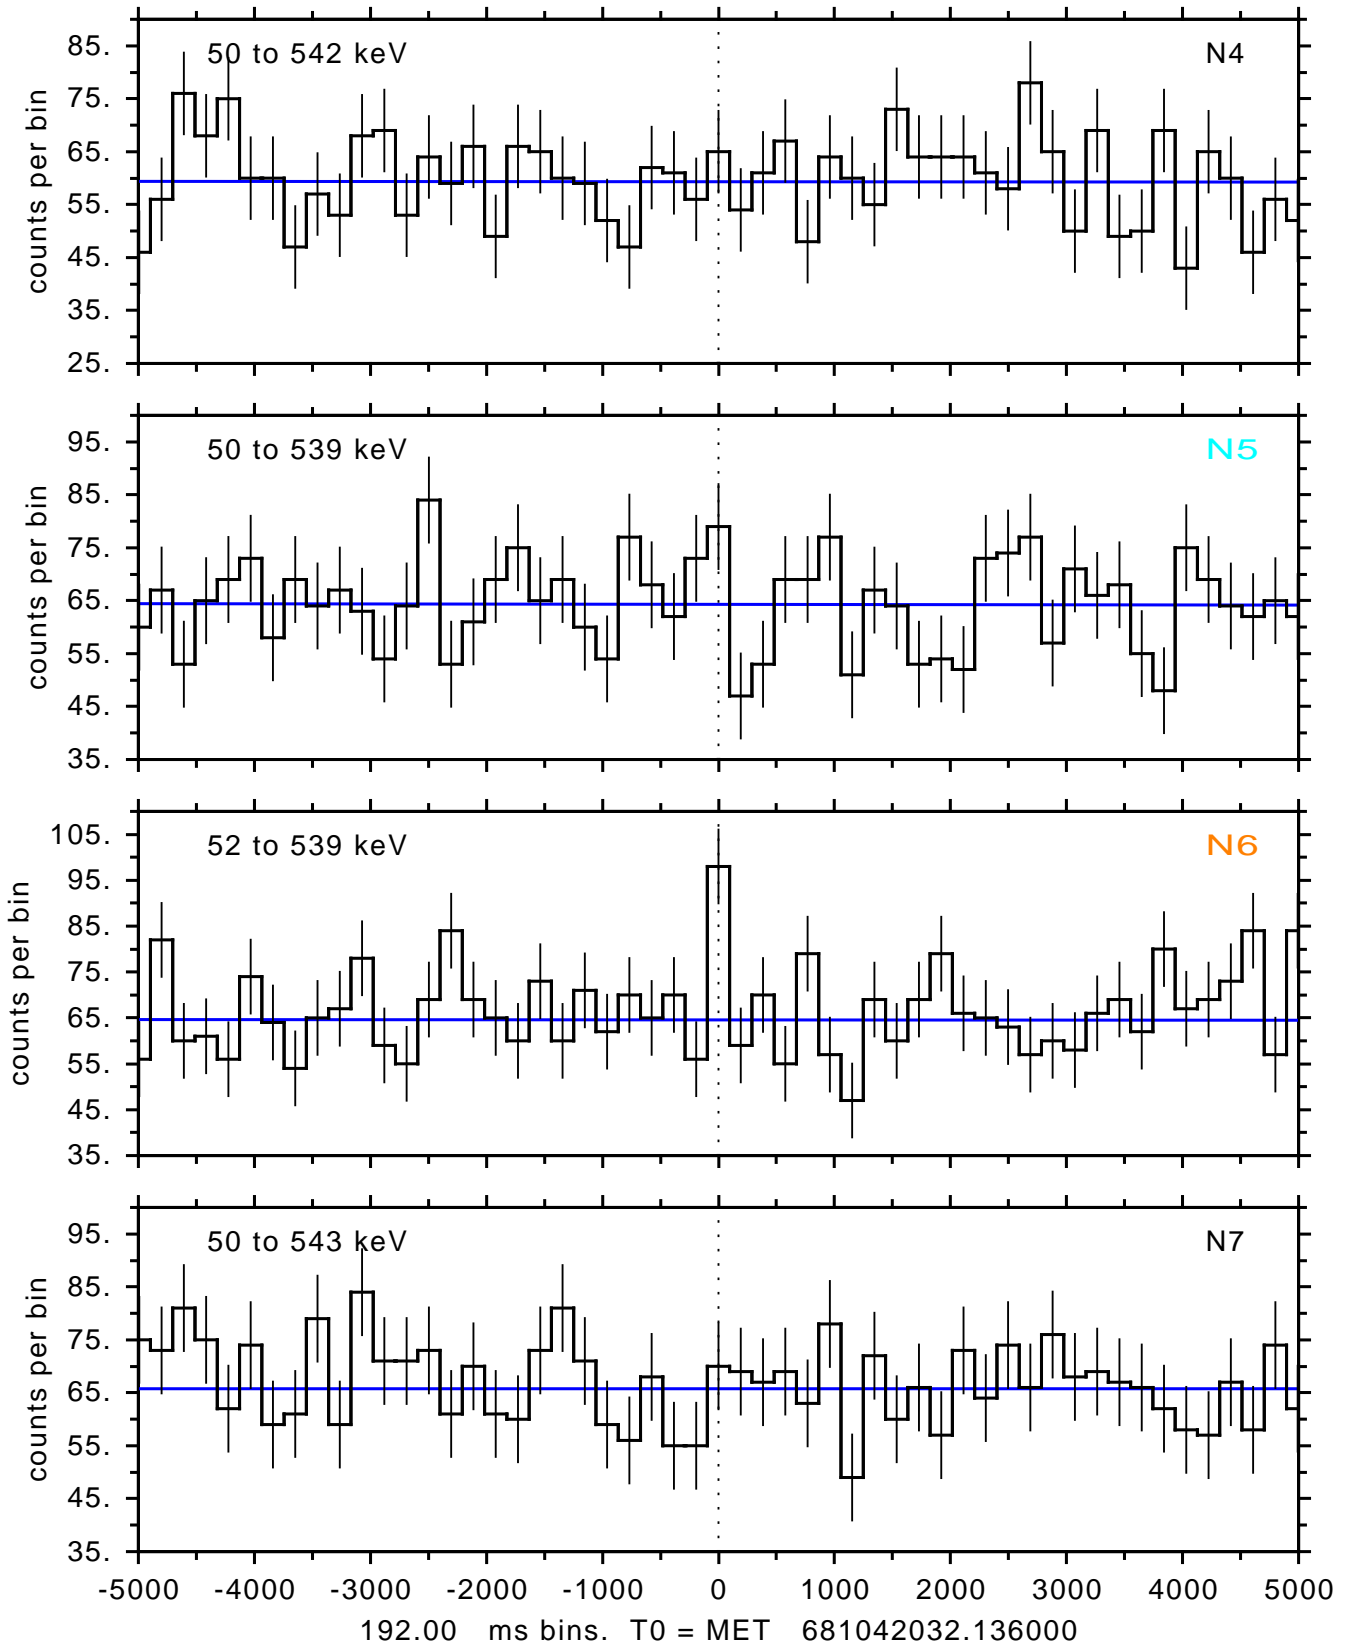

sGRB ver 116b of 2020 Feb 14 run on 2022-08-01 09:05:39

T0 = 681042032.136000 = 2022-08-01 10:20:27.136000

Algr: 2: P01 of F0001: glg_tte_b0_220801_10z_v00

sGRB ver 116b of 2020 Feb 14 run on 2022-08-01 09:05:39
T0 = 681042032.136000 = 2022-08-01 10:20:27.136000
Algr: 2: P01 of F0001: glg_tte_b0_220801_10z_v00