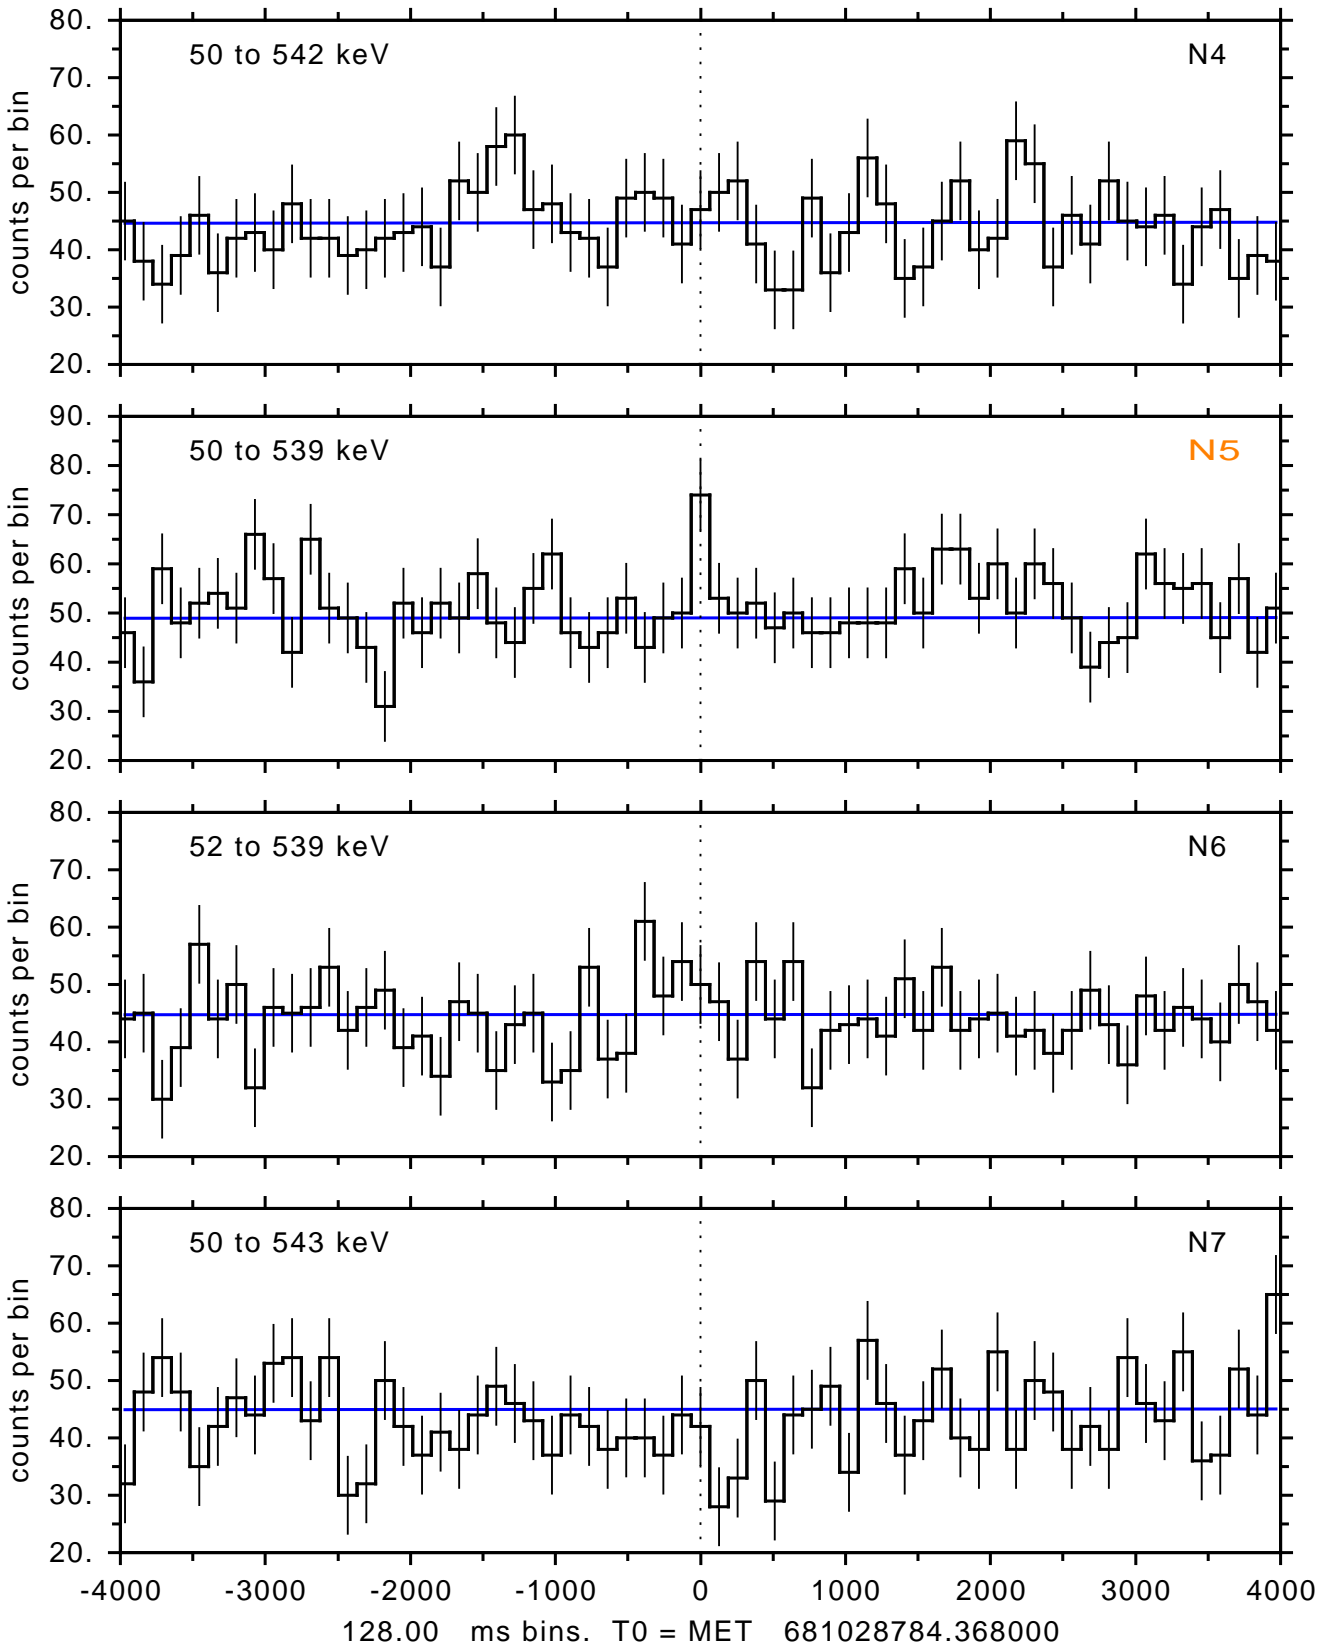

sGRB ver 116b of 2020 Feb 14 run on 2022-08-01 05:20:42  
T0 = 681028784.368000 = 2022-08-01 06:39:39.368000  
Algr: 2: P01 of F0001: glg\_tte\_b0\_220801\_06z\_v00

sGRB ver 116b of 2020 Feb 14 run on 2022-08-01 05:20:42  
T0 = 681028784.368000 = 2022-08-01 06:39:39.368000  
Algr: 2: P01 of F0001: glg\_tte\_b0\_220801\_06z\_v00