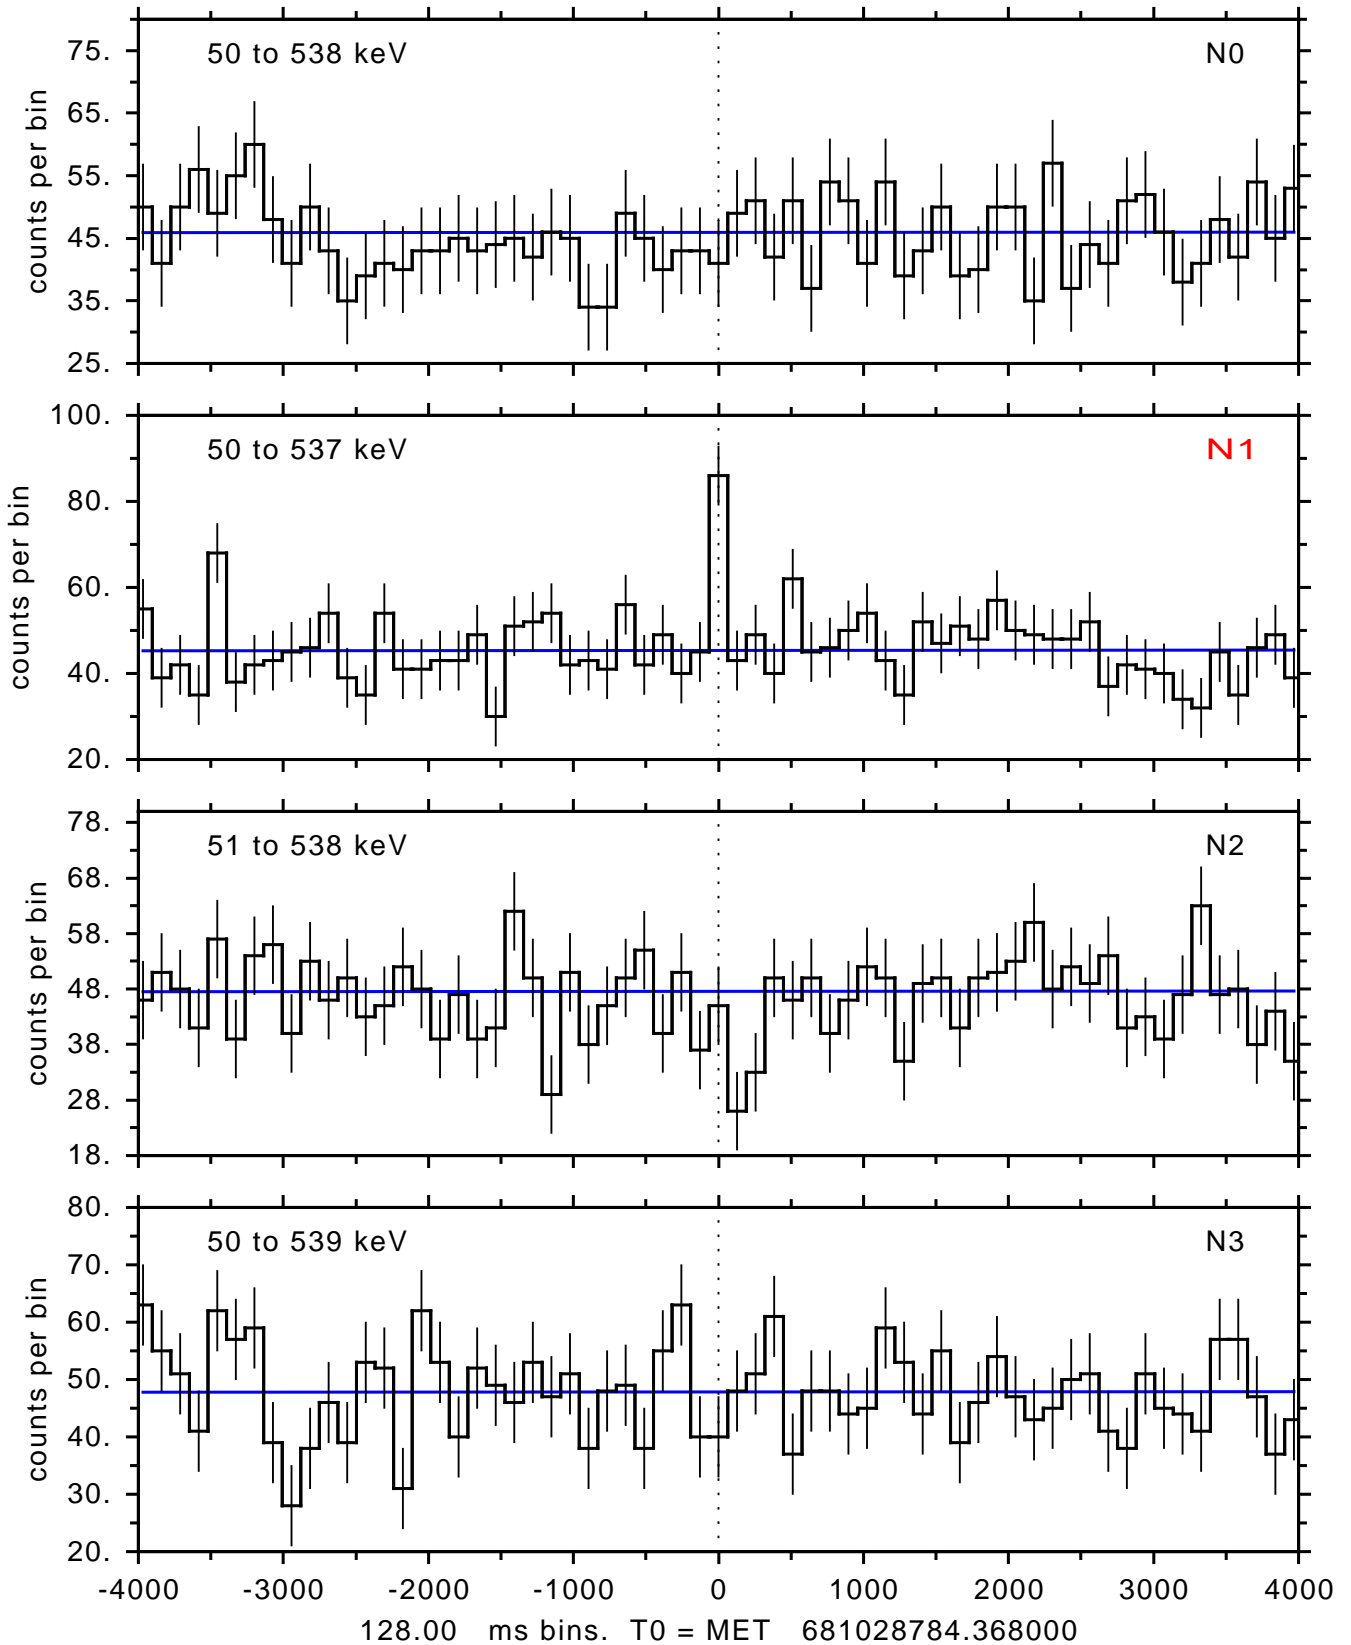

sGRB ver 116b of 2020 Feb 14 run on 2022-08-01 05:20:42  
T0 = 681028784.368000 = 2022-08-01 06:39:39.368000  
Algr: 2: P01 of F0001: glg\_tte\_b0\_220801\_06z\_v00

sGRB ver 116b of 2020 Feb 14 run on 2022-08-01 05:20:42  
T0 = 681028784.368000 = 2022-08-01 06:39:39.368000  
Algr: 2: P01 of F0001: glg\_tte\_b0\_220801\_06z\_v00