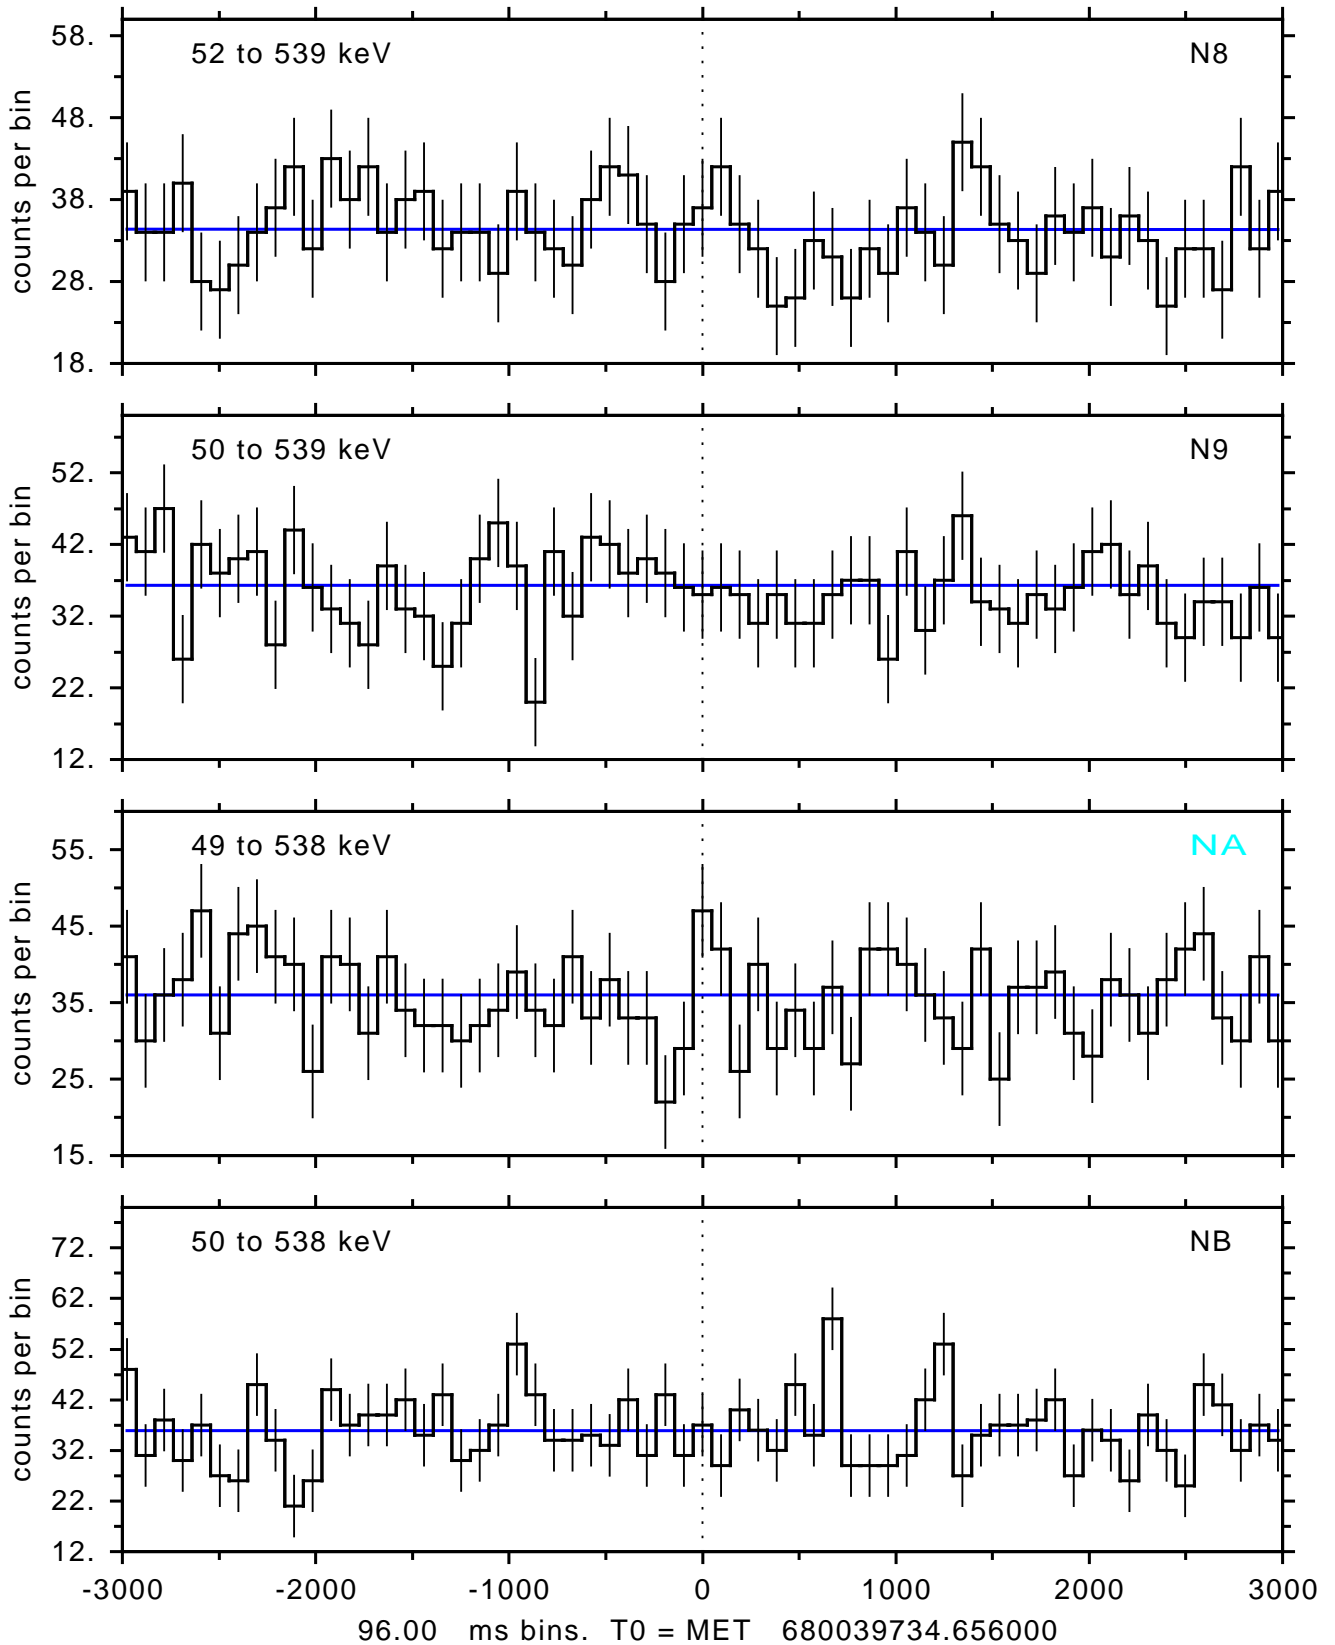

sGRB ver 116b of 2020 Feb 14 run on 2022-07-20 16:57:55
T0 = 680039734.656000 = 2022-07-20 19:55:29.656000
Algr: 2: P01 of F0001: glg_tte_b0_220720_19z_v00

sGRB ver 116b of 2020 Feb 14 run on 2022-07-20 16:57:55
T0 = 680039734.656000 = 2022-07-20 19:55:29.656000
Algr: 2: P01 of F0001: glg_tte_b0_220720_19z_v00