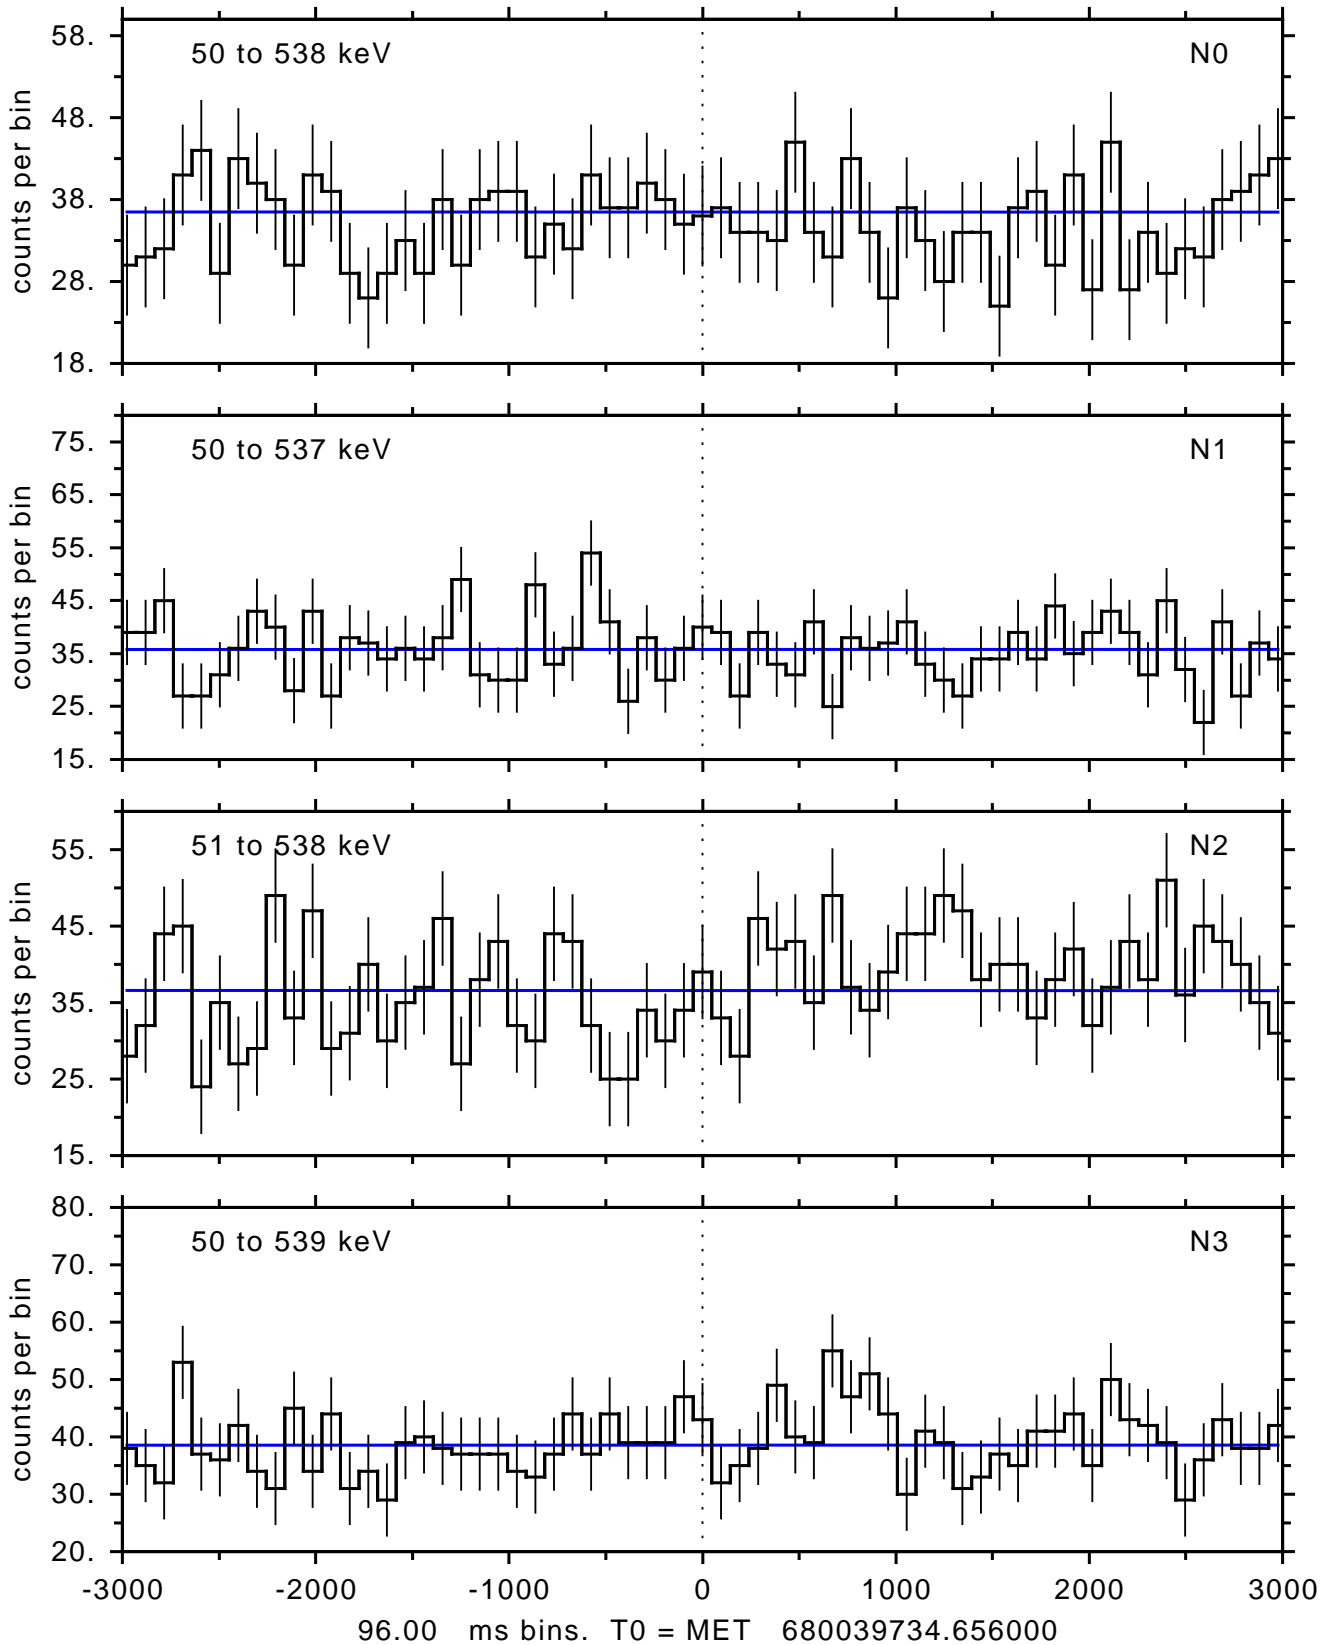

sGRB ver 116b of 2020 Feb 14 run on 2022-07-20 16:57:55
T0 = 680039734.656000 = 2022-07-20 19:55:29.656000
Algr: 2: P01 of F0001: glg_tte_b0_220720_19z_v00

sGRB ver 116b of 2020 Feb 14 run on 2022-07-20 16:57:55
T0 = 680039734.656000 = 2022-07-20 19:55:29.656000
Algr: 2: P01 of F0001: glg_tte_b0_220720_19z_v00