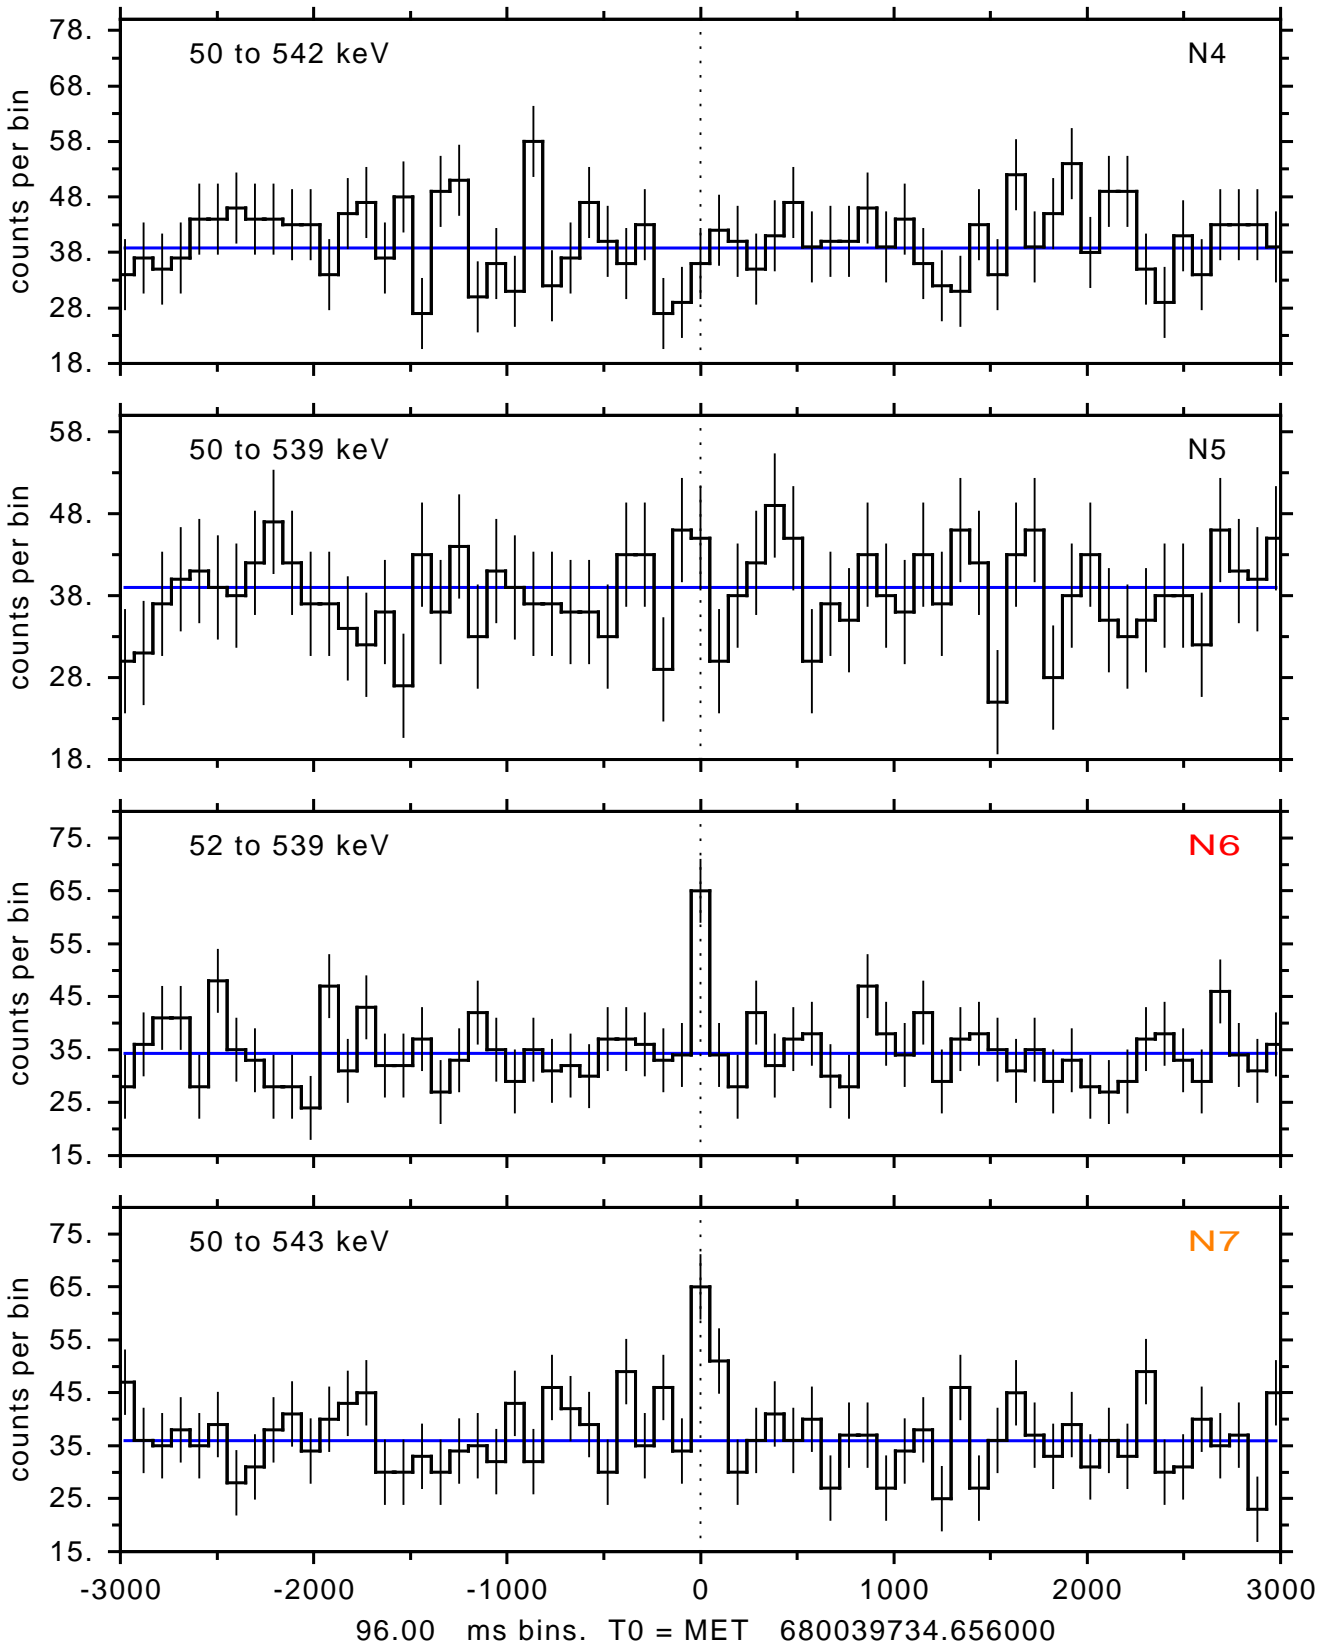

sGRB ver 116b of 2020 Feb 14 run on 2022-07-20 16:57:55
T0 = 680039734.656000 = 2022-07-20 19:55:29.656000
Algr: 2: P01 of F0001: glg_tte_b0_220720_19z_v00

sGRB ver 116b of 2020 Feb 14 run on 2022-07-20 16:57:55
T0 = 680039734.656000 = 2022-07-20 19:55:29.656000
Algr: 2: P01 of F0001: glg_tte_b0_220720_19z_v00