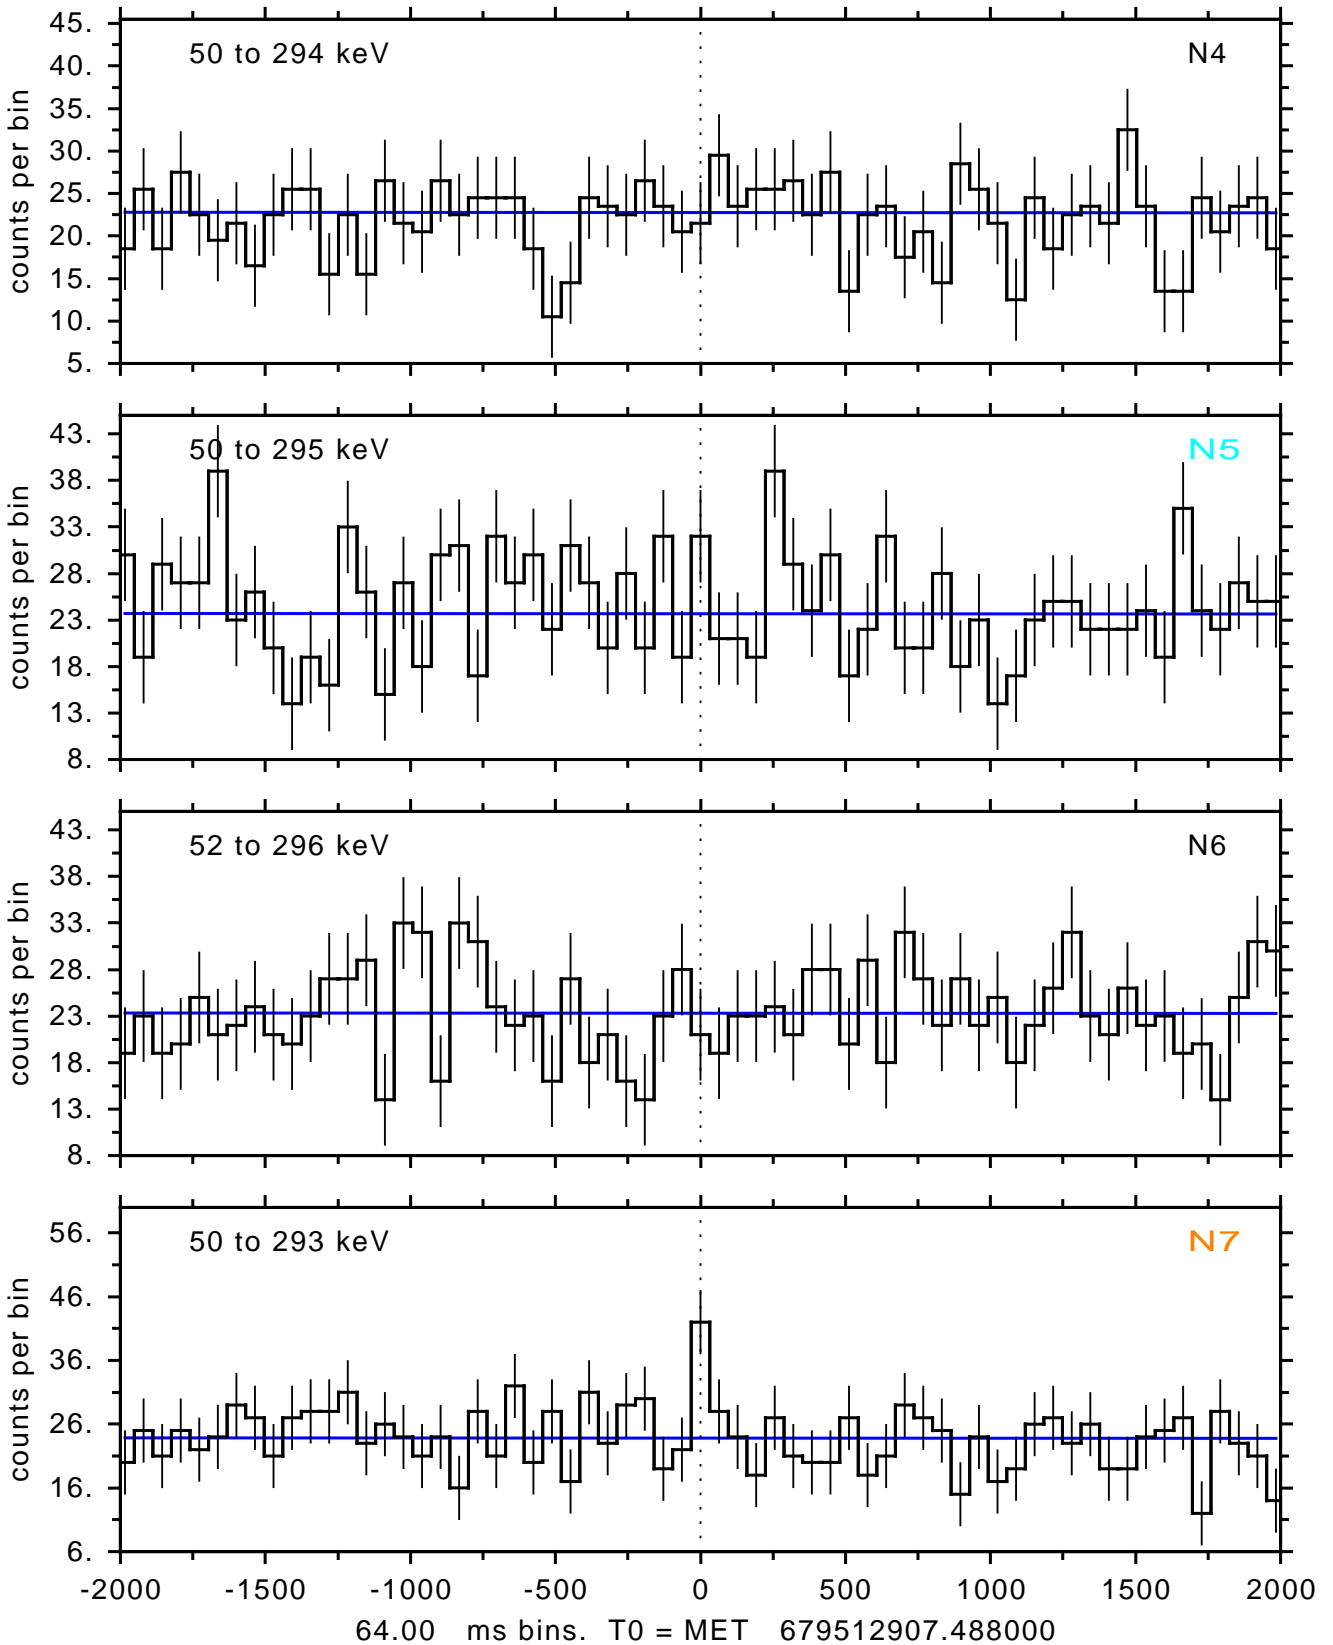

sGRB ver 116b of 2020 Feb 14 run on 2022-07-14 16:35:39  
T0 = 679512907.488000 = 2022-07-14 17:35:02.488000  
Algr: 4: P01 of F0001: glg\_tte\_b0\_220714\_17z\_v00

sGRB ver 116b of 2020 Feb 14 run on 2022-07-14 16:35:39  
T0 = 679512907.488000 = 2022-07-14 17:35:02.488000  
Algr: 4: P01 of F0001: glg\_tte\_b0\_220714\_17z\_v00