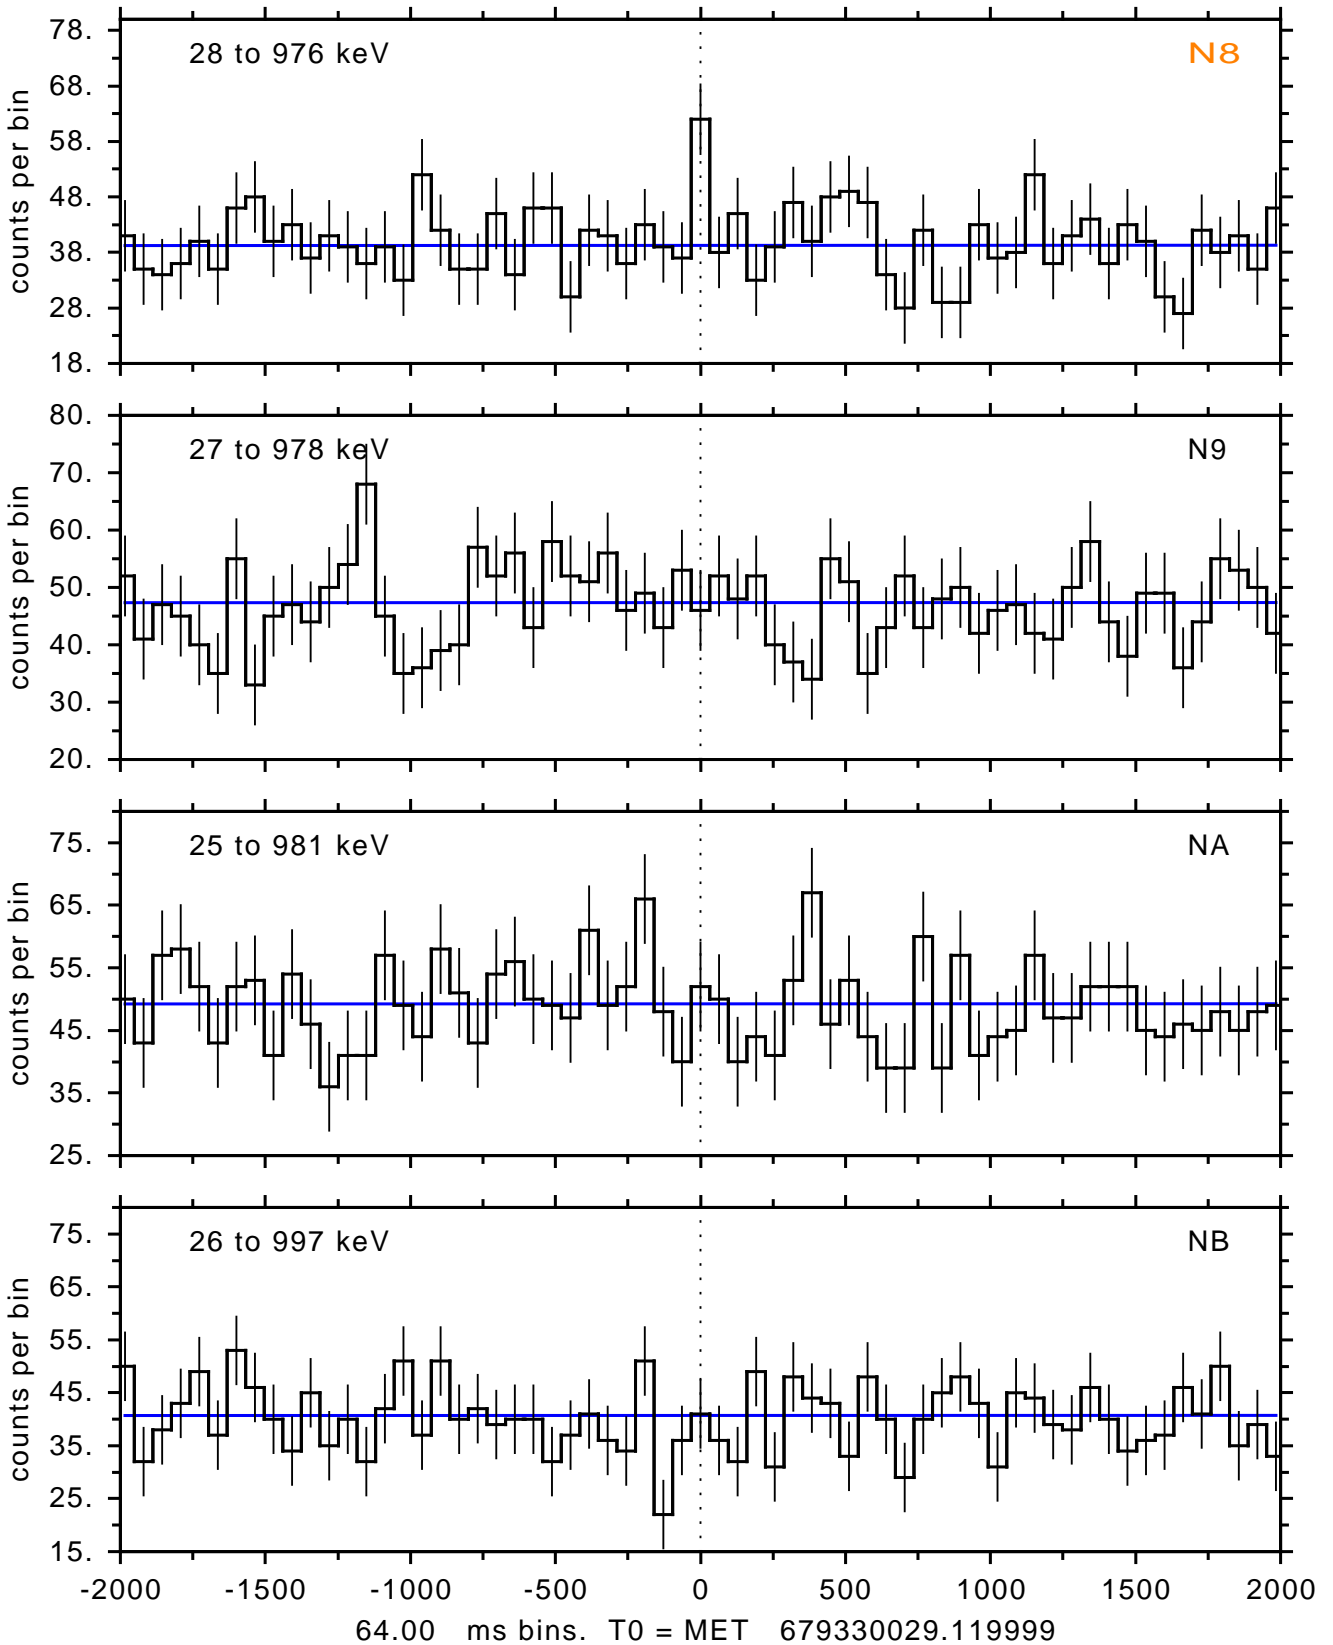

sGRB ver 116b of 2020 Feb 14 run on 2022-07-12 11:50:41  
T0 = 679330029.119999 = 2022-07-12 14:47:04.120000  
Algr: 5: P02 of F0001: glg\_tte\_b0\_220712\_14z\_v00

sGRB ver 116b of 2020 Feb 14 run on 2022-07-12 11:50:41  
T0 = 679330029.119999 = 2022-07-12 14:47:04.120000  
Algr: 5: P02 of F0001: glg\_tte\_b0\_220712\_14z\_v00