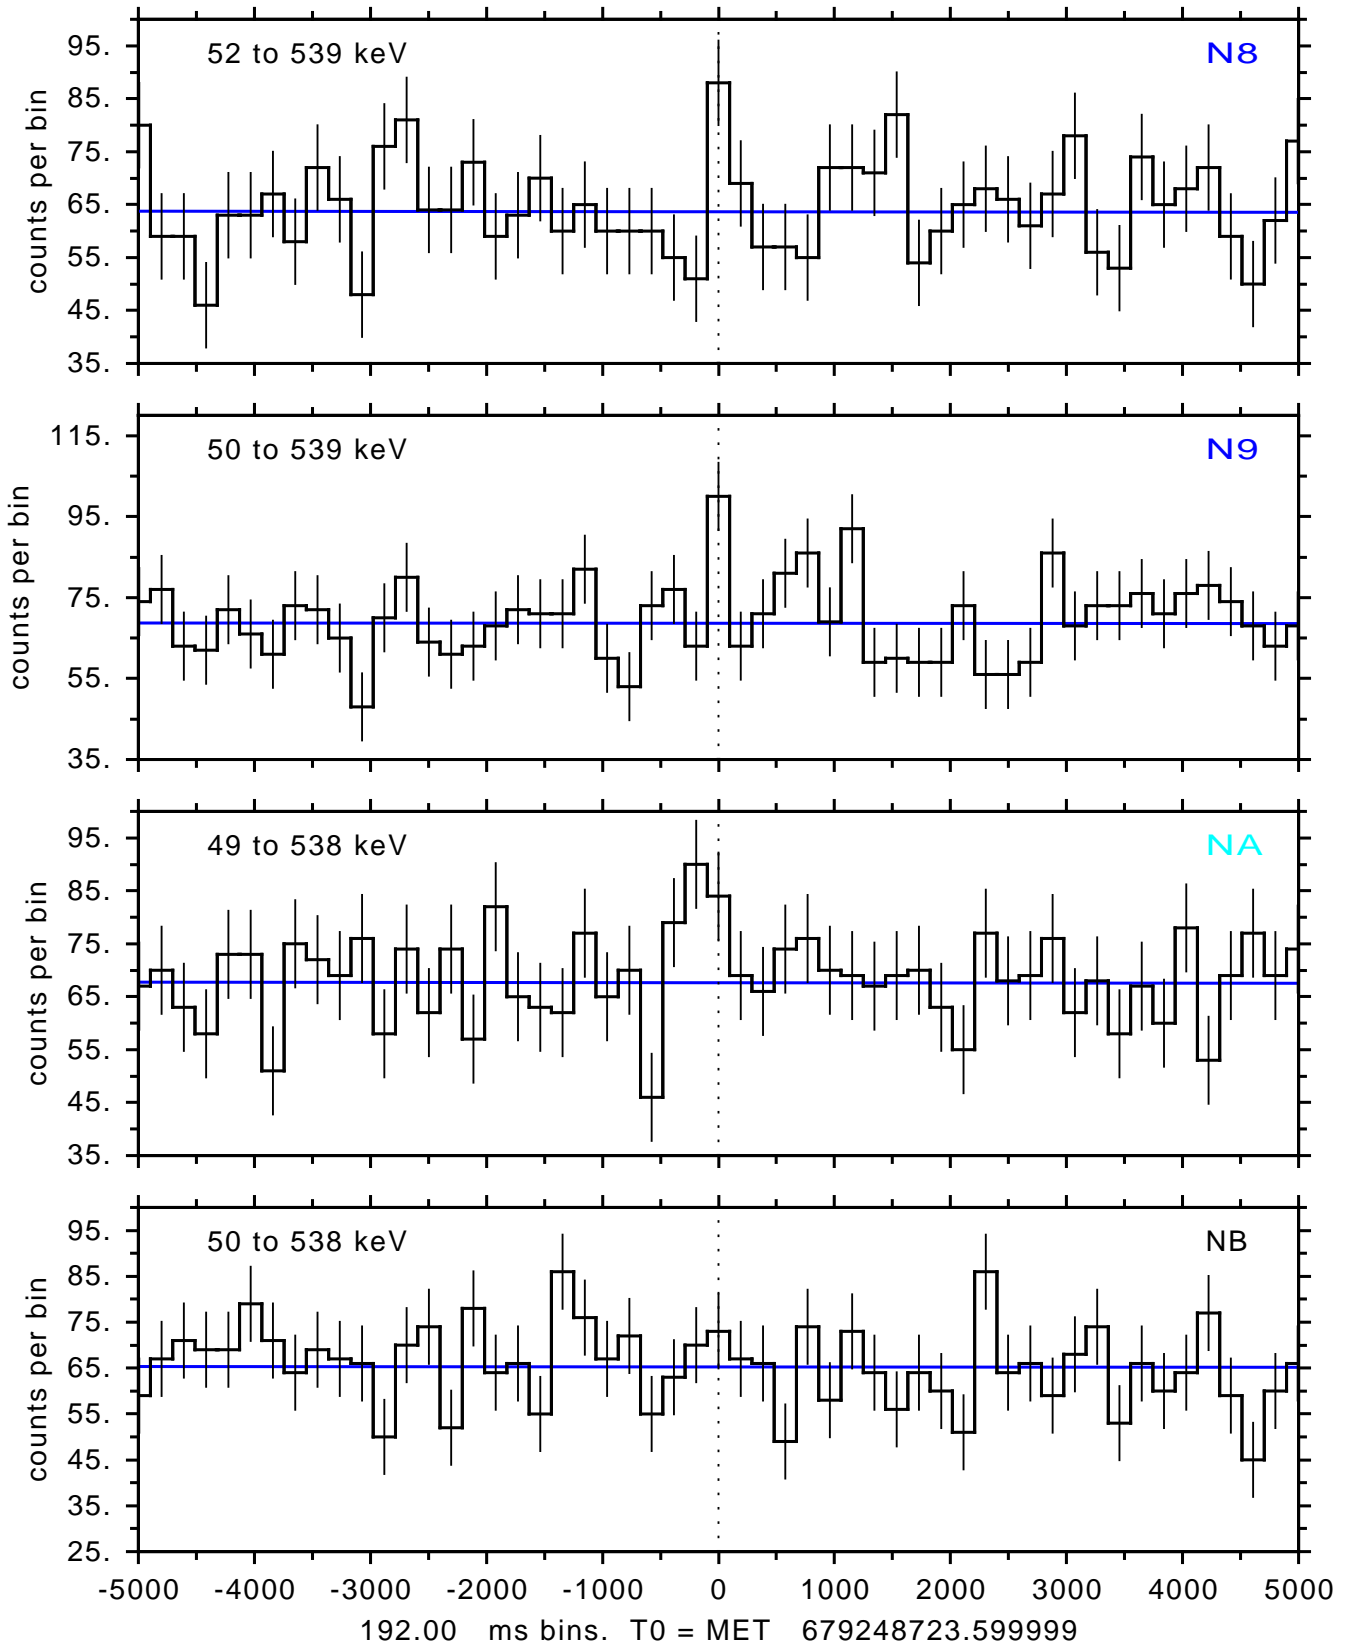

sGRB ver 116b of 2020 Feb 14 run on 2022-07-11 15:35:41
T0 = 679248723.599999 = 2022-07-11 16:11:58.600000
Algr: 2: P01 of F0001: glg_tte_b0_220711_16z_v00

sGRB ver 116b of 2020 Feb 14 run on 2022-07-11 15:35:41
T0 = 679248723.599999 = 2022-07-11 16:11:58.600000
Algr: 2: P01 of F0001: glg_tte_b0_220711_16z_v00