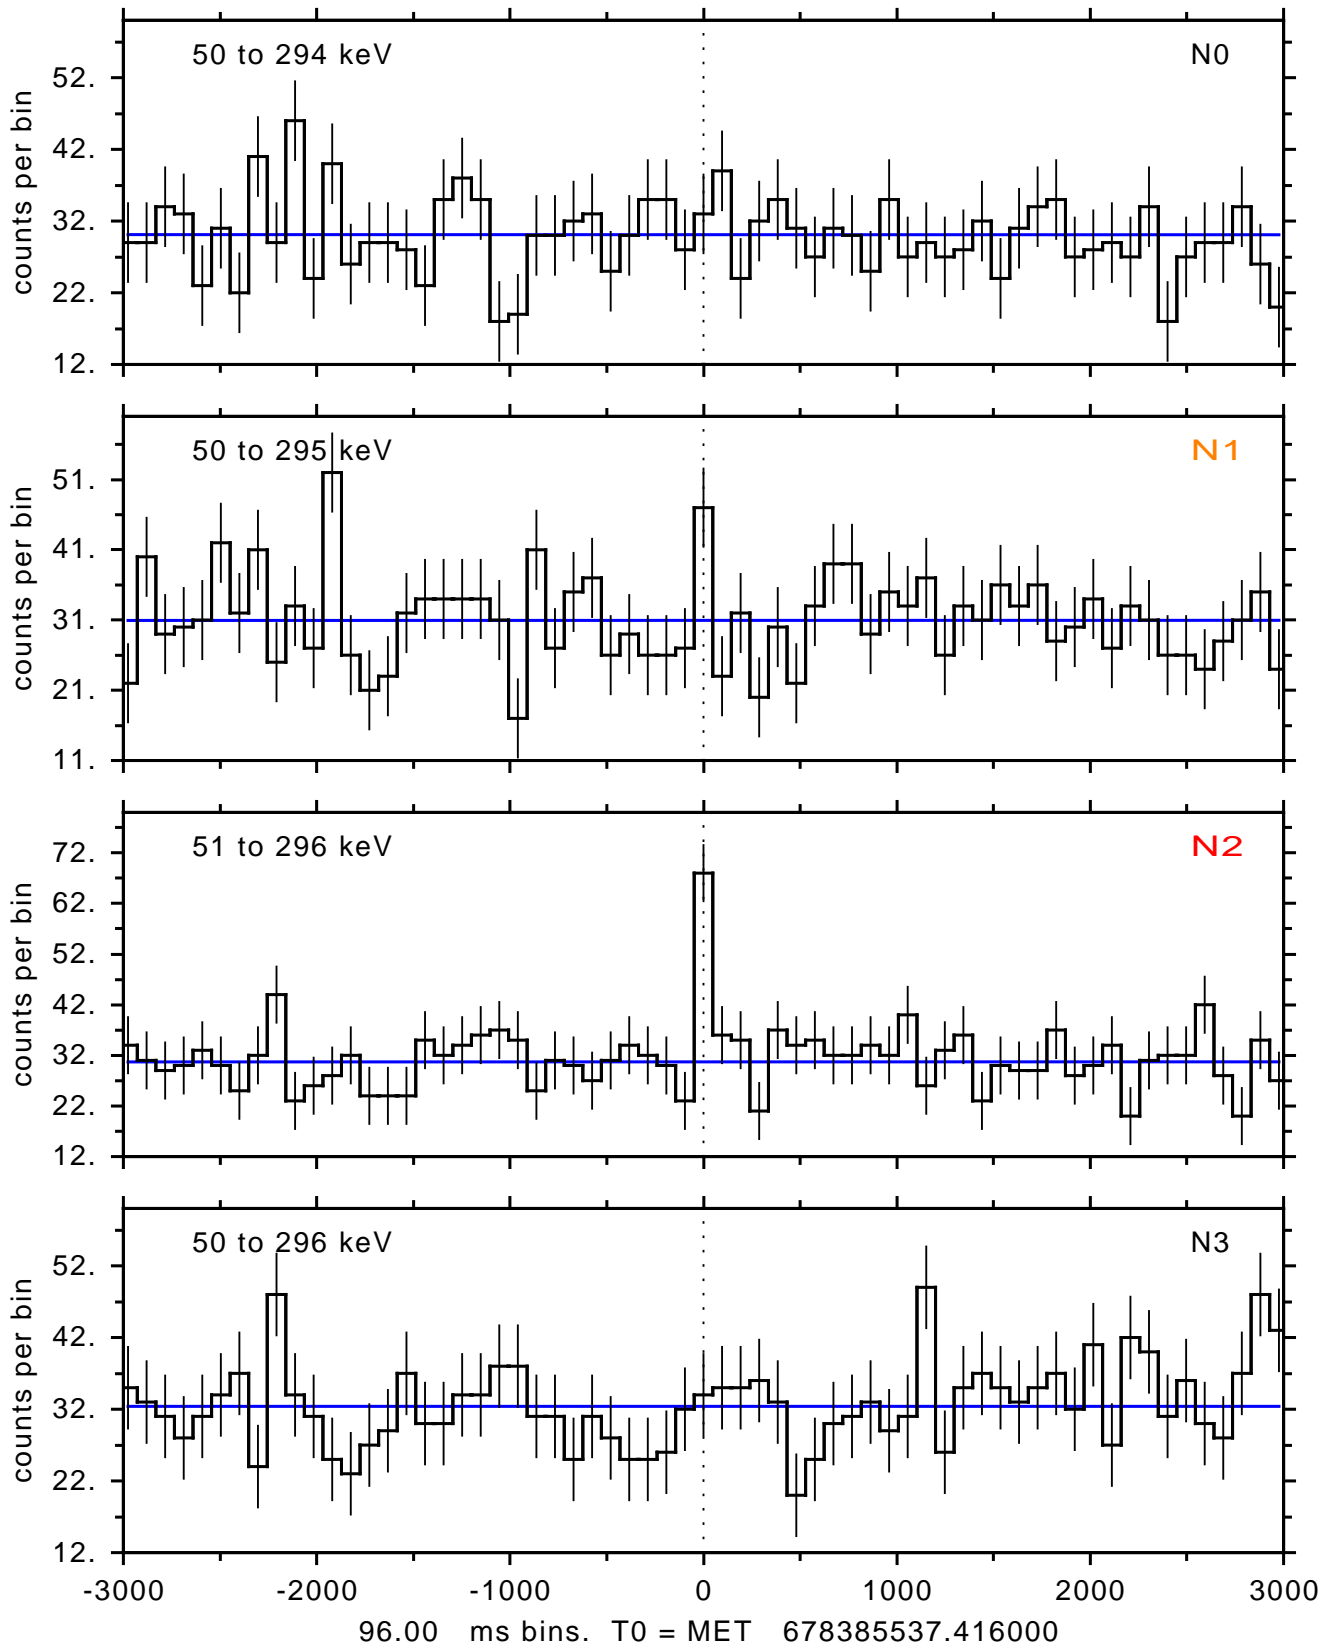

sGRB ver 116b of 2020 Feb 14 run on 2022-07-01 14:23:17
T0 = 67838537.416000 = 2022-07-01 16:25:32.416000
Algr: 4: P01 of F0001: glg_tte_b0_220701_16z_v00

sGRB ver 116b of 2020 Feb 14 run on 2022-07-01 14:23:17
T0 = 67838537.416000 = 2022-07-01 16:25:32.416000
Algr: 4: P01 of F0001: glg_tte_b0_220701_16z_v00