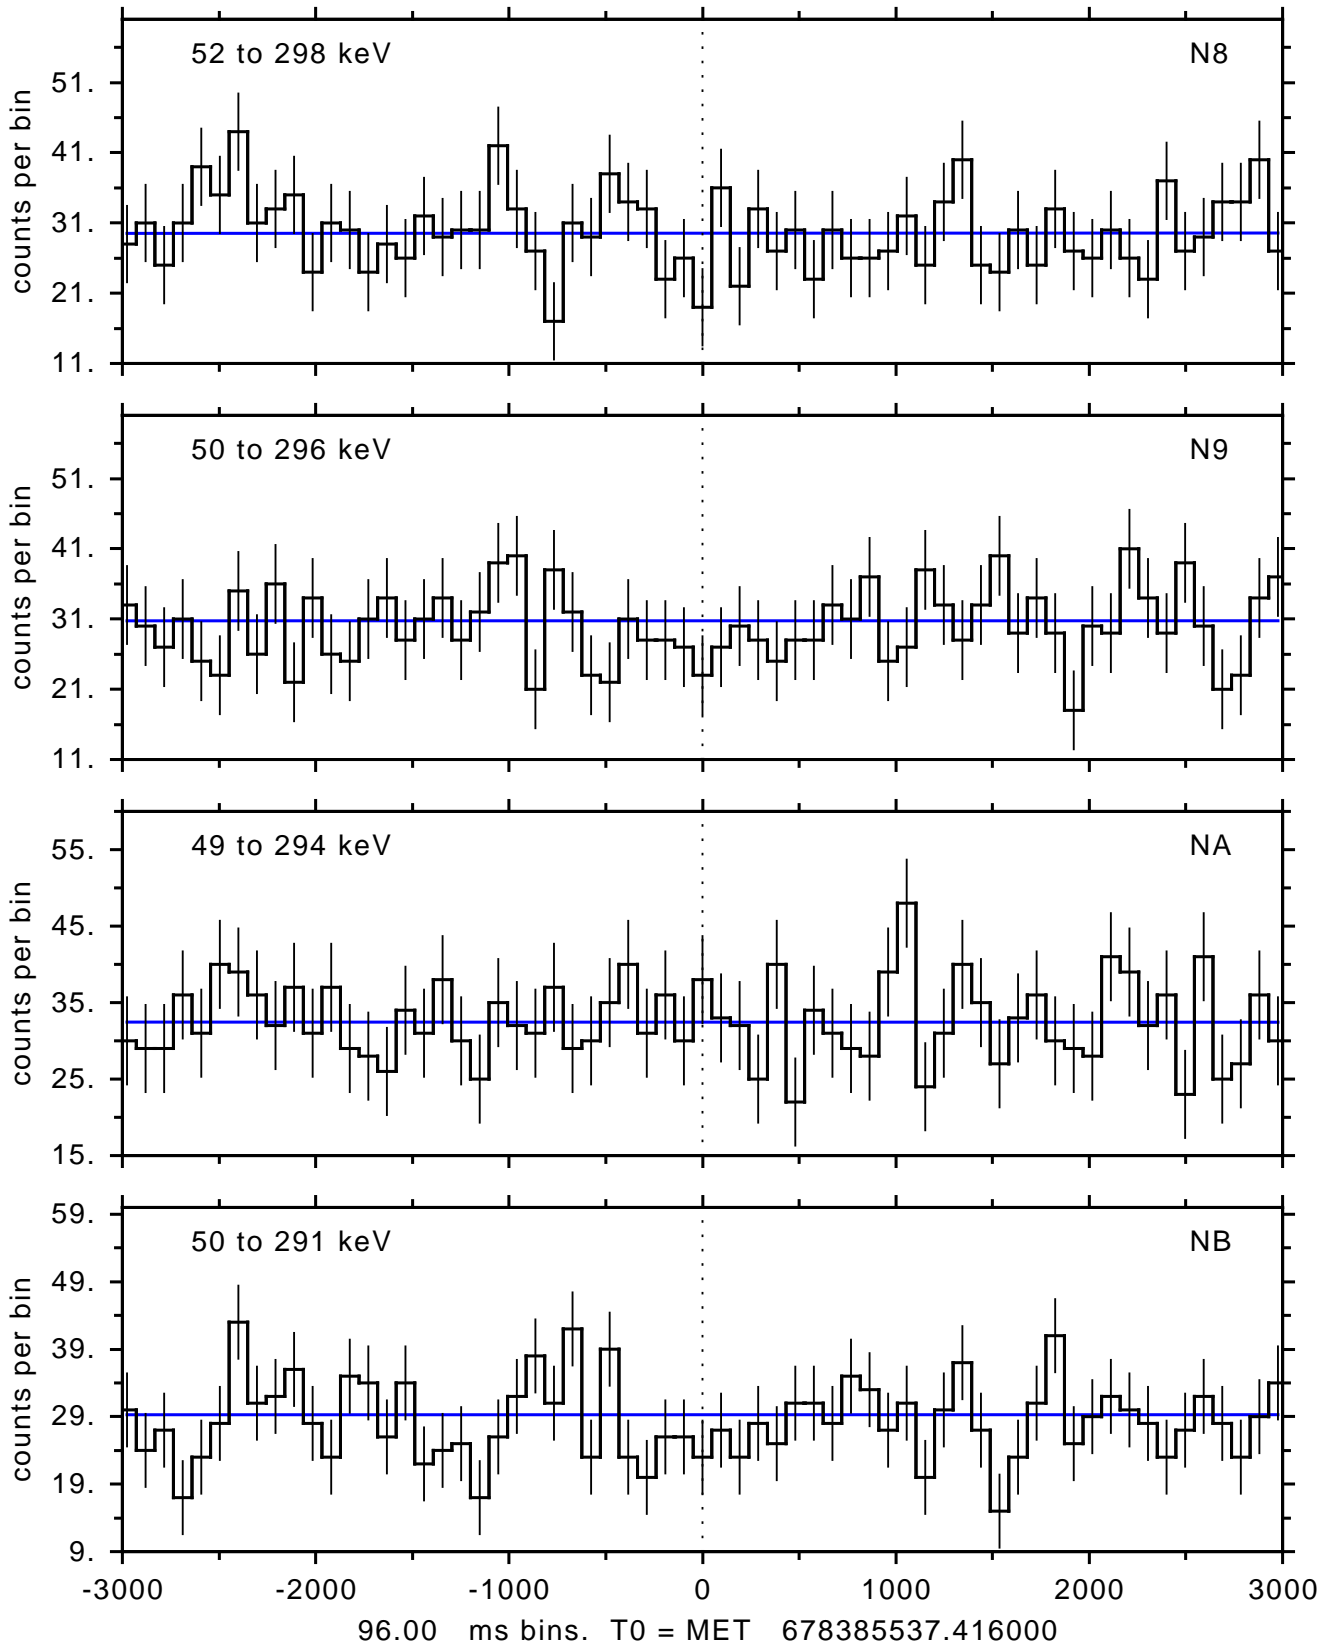

sGRB ver 116b of 2020 Feb 14 run on 2022-07-01 14:23:17
T0 = 67838537.416000 = 2022-07-01 16:25:32.416000
Algr: 4: P01 of F0001: glg_tte_b0_220701_16z_v00

sGRB ver 116b of 2020 Feb 14 run on 2022-07-01 14:23:17
T0 = 67838537.416000 = 2022-07-01 16:25:32.416000
Algr: 4: P01 of F0001: glg_tte_b0_220701_16z_v00