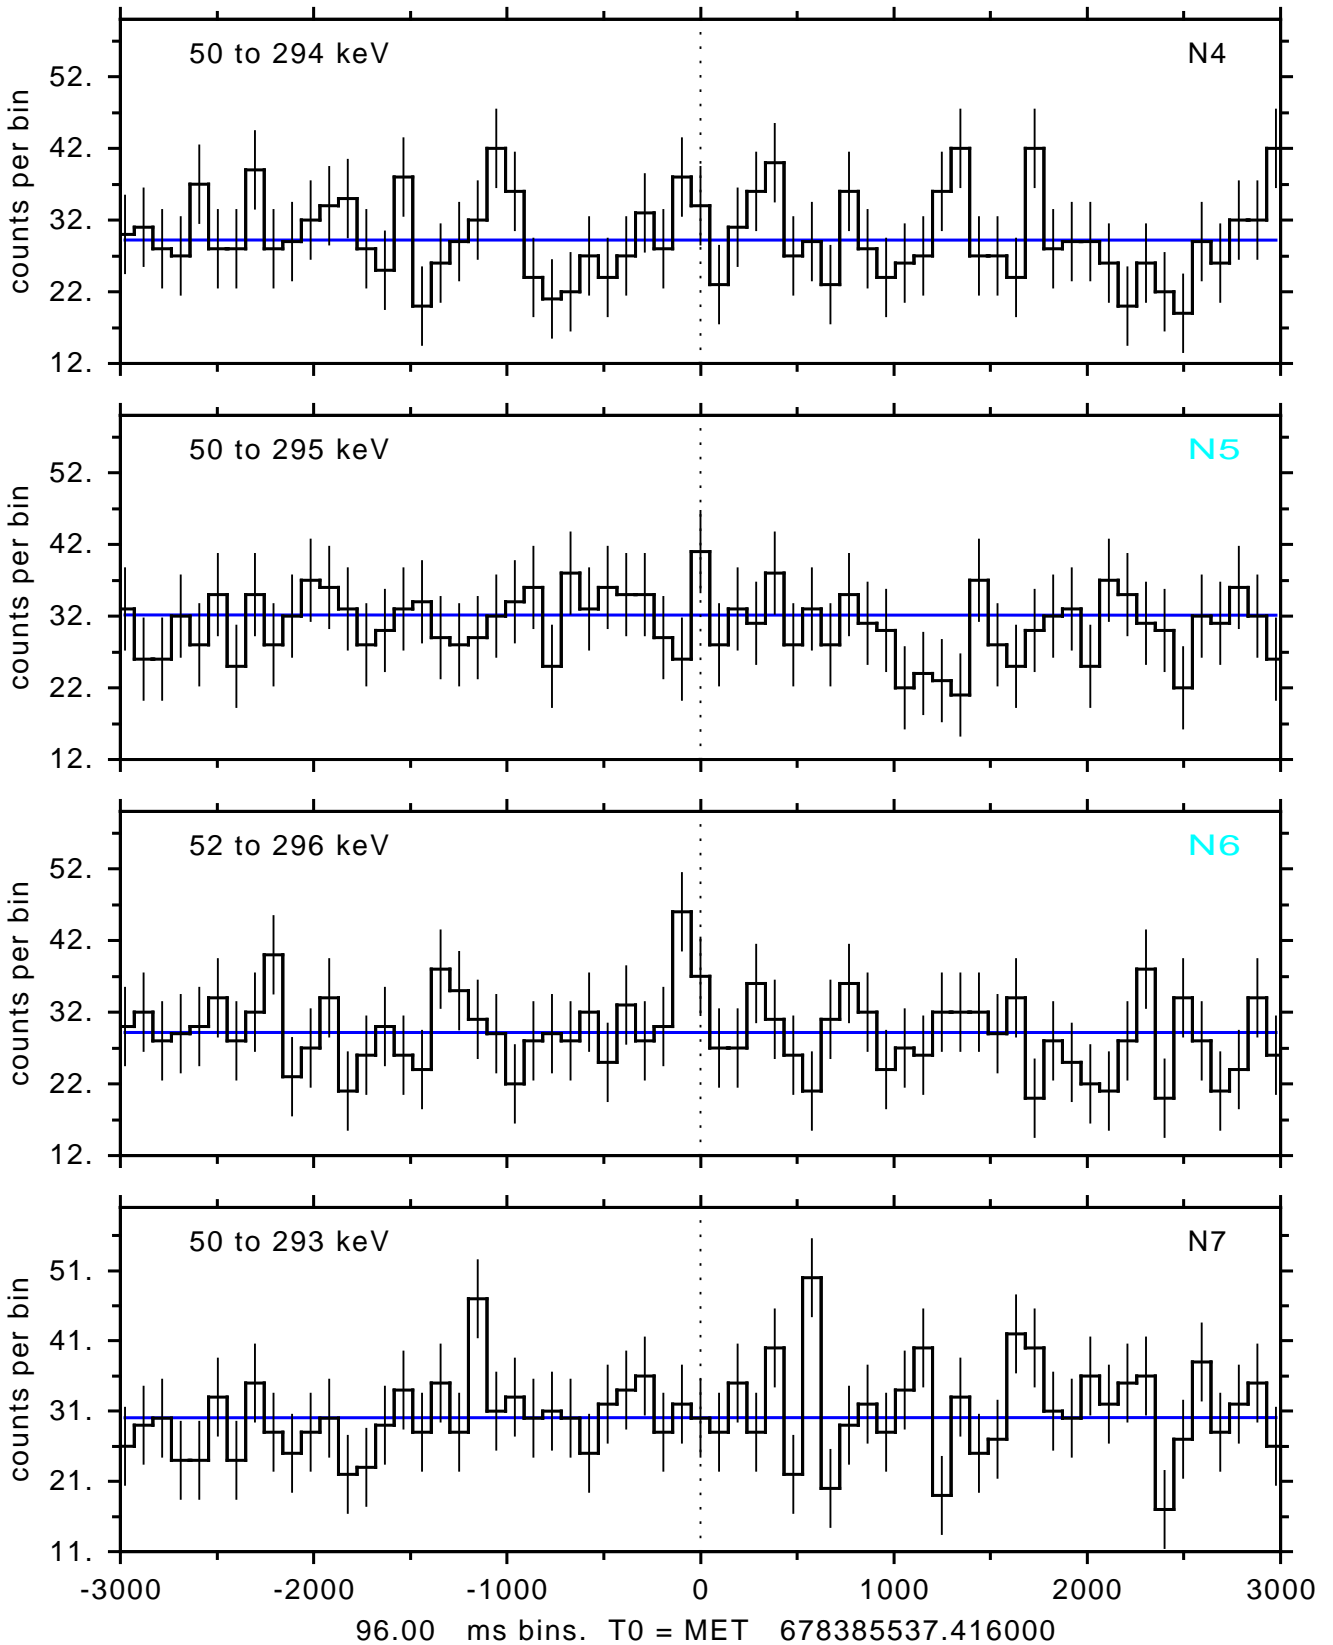

sGRB ver 116b of 2020 Feb 14 run on 2022-07-01 14:23:17
T0 = 67838537.416000 = 2022-07-01 16:25:32.416000
Algr: 4: P01 of F0001: glg_tte_b0_220701_16z_v00

sGRB ver 116b of 2020 Feb 14 run on 2022-07-01 14:23:17
T0 = 67838537.416000 = 2022-07-01 16:25:32.416000
Algr: 4: P01 of F0001: glg_tte_b0_220701_16z_v00