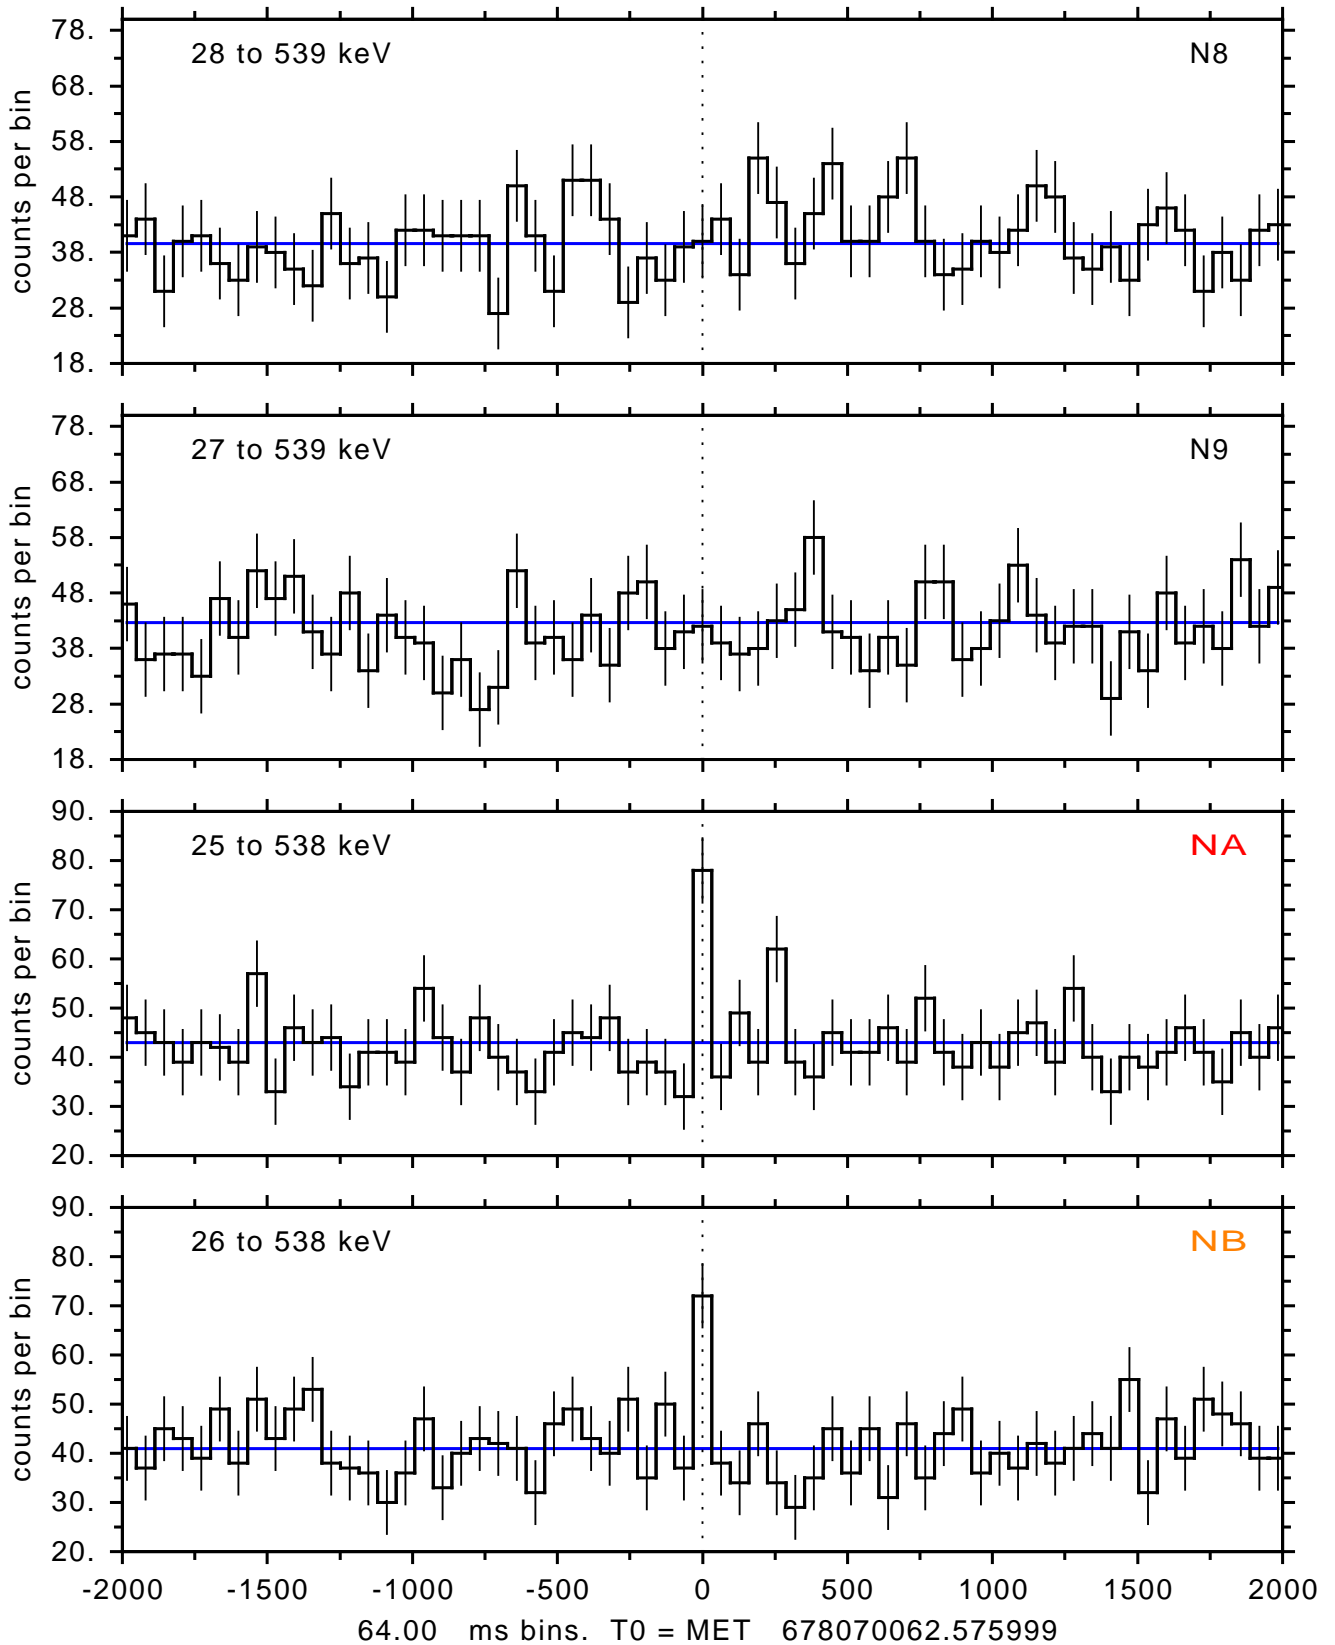

sGRB ver 116b of 2020 Feb 14 run on 2022-06-29 22:10:24  
T0 = 678070062.575999 = 2022-06-28 00:47:37.576000  
Algr: 1: P02 of F0001: glg\_tte\_b0\_220628\_00z\_v00

sGRB ver 116b of 2020 Feb 14 run on 2022-06-29 22:10:24  
T0 = 678070062.575999 = 2022-06-28 00:47:37.576000  
Algr: 1: P02 of F0001: glg\_tte\_b0\_220628\_00z\_v00