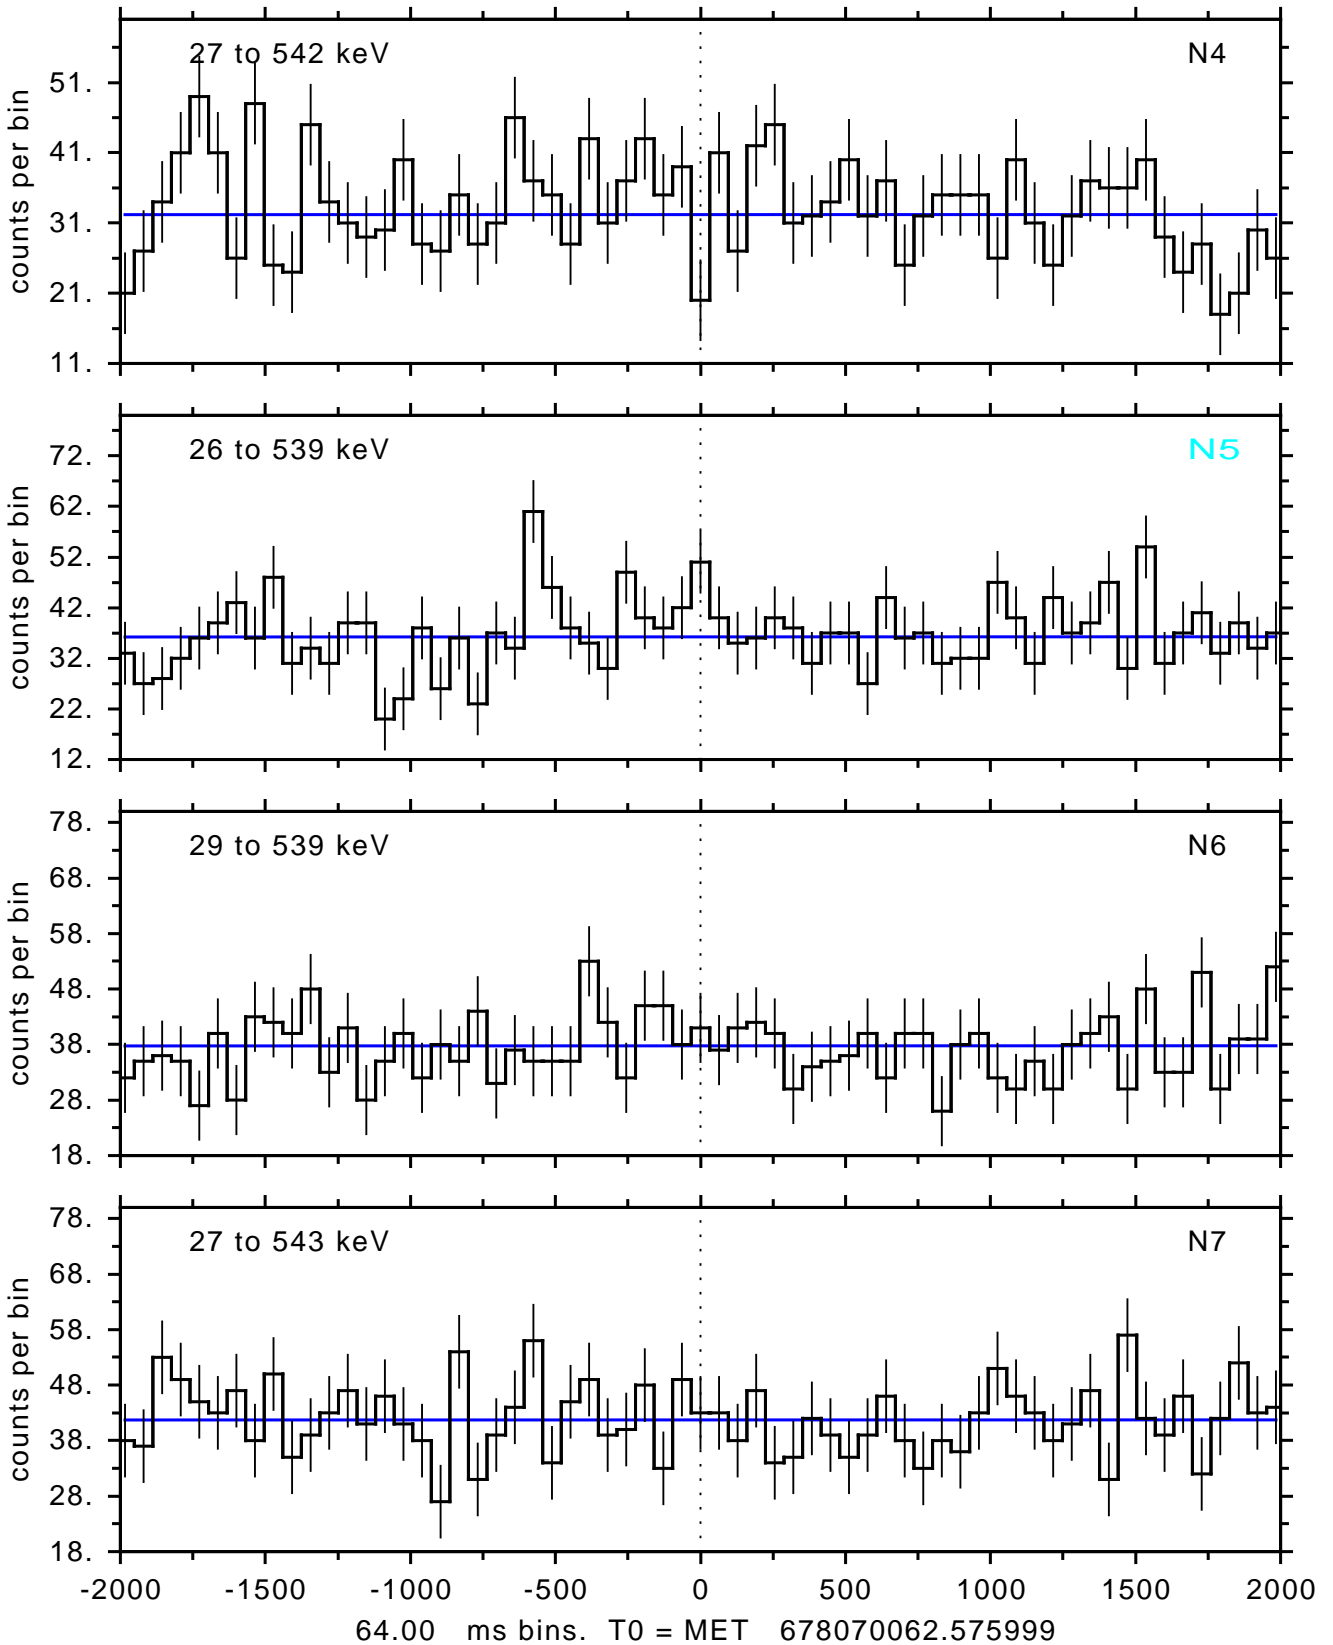

sGRB ver 116b of 2020 Feb 14 run on 2022-06-29 22:10:24  
T0 = 678070062.575999 = 2022-06-28 00:47:37.576000  
Algr: 1: P02 of F0001: glg\_tte\_b0\_220628\_00z\_v00

sGRB ver 116b of 2020 Feb 14 run on 2022-06-29 22:10:24  
T0 = 678070062.575999 = 2022-06-28 00:47:37.576000  
Algr: 1: P02 of F0001: glg\_tte\_b0\_220628\_00z\_v00