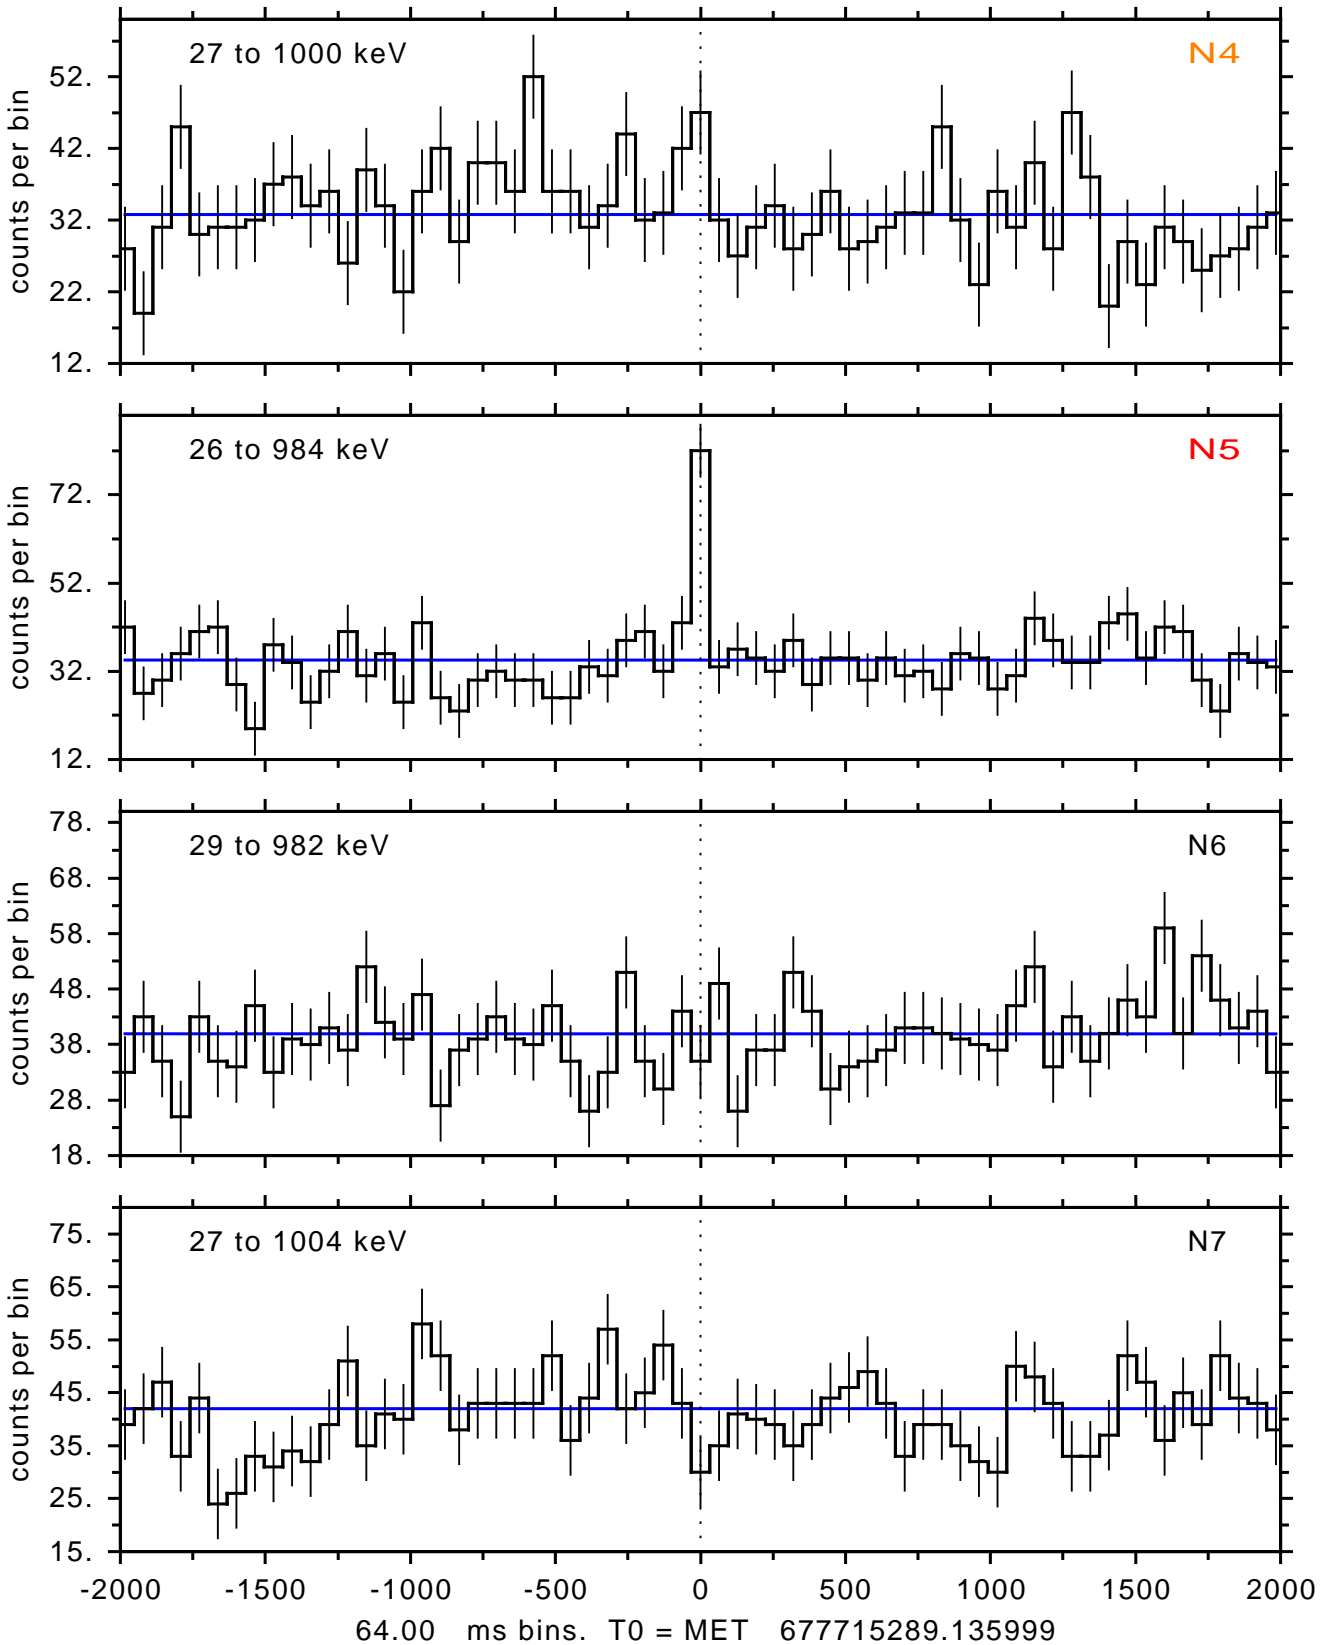

sGRB ver 116b of 2020 Feb 14 run on 2022-06-29 17:10:19

T0 = 677715289.135999 = 2022-06-23 22:14:44.136000

Algr: 5: P01 of F0001: glg_tte_b0_220623_22z_v00

sGRB ver 116b of 2020 Feb 14 run on 2022-06-29 17:10:19
T0 = 677715289.135999 = 2022-06-23 22:14:44.136000
Algr: 5: P01 of F0001: glg_tte_b0_220623_22z_v00