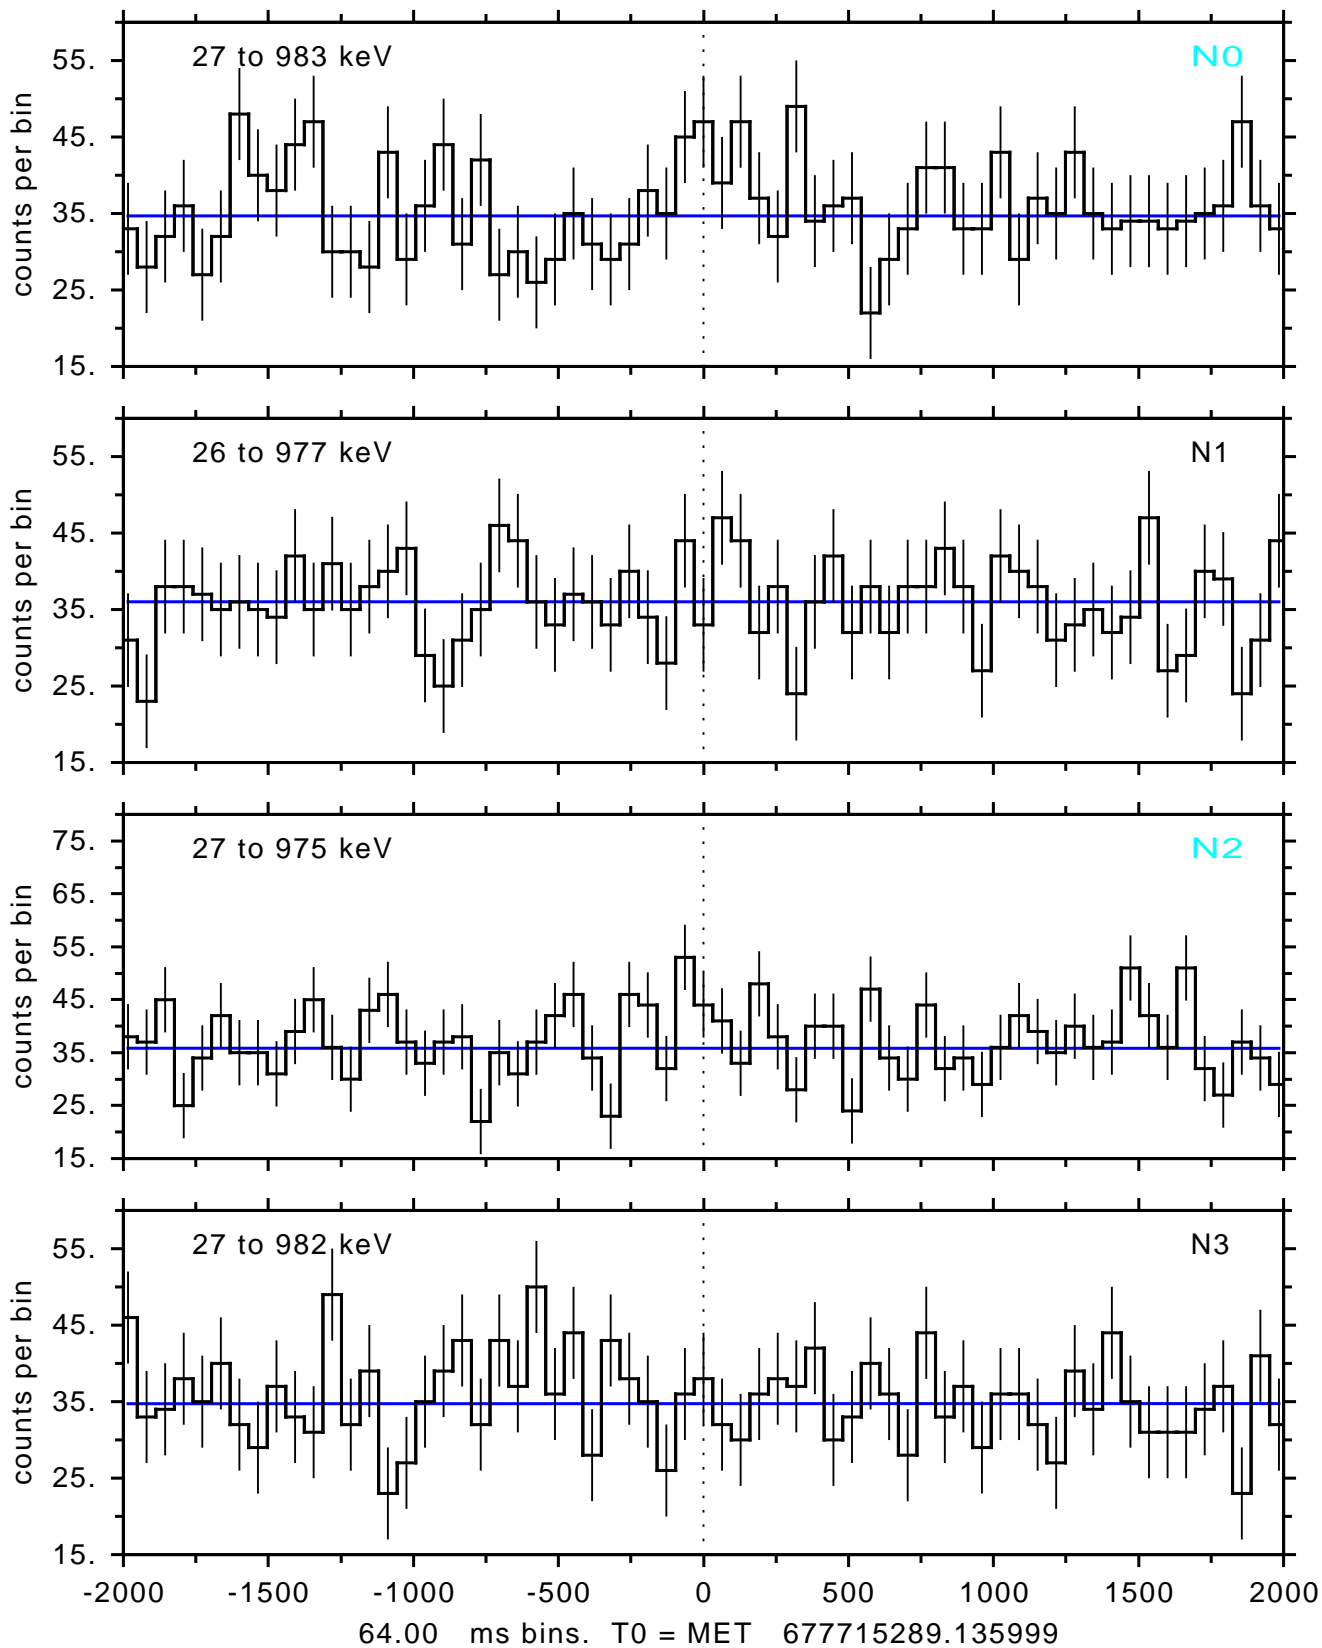

sGRB ver 116b of 2020 Feb 14 run on 2022-06-29 17:10:19

T0 = 677715289.135999 = 2022-06-23 22:14:44.136000

Algr: 5: P01 of F0001: glg_tte_b0_220623_22z_v00

sGRB ver 116b of 2020 Feb 14 run on 2022-06-29 17:10:19
T0 = 677715289.135999 = 2022-06-23 22:14:44.136000
Algr: 5: P01 of F0001: glg_tte_b0_220623_22z_v00