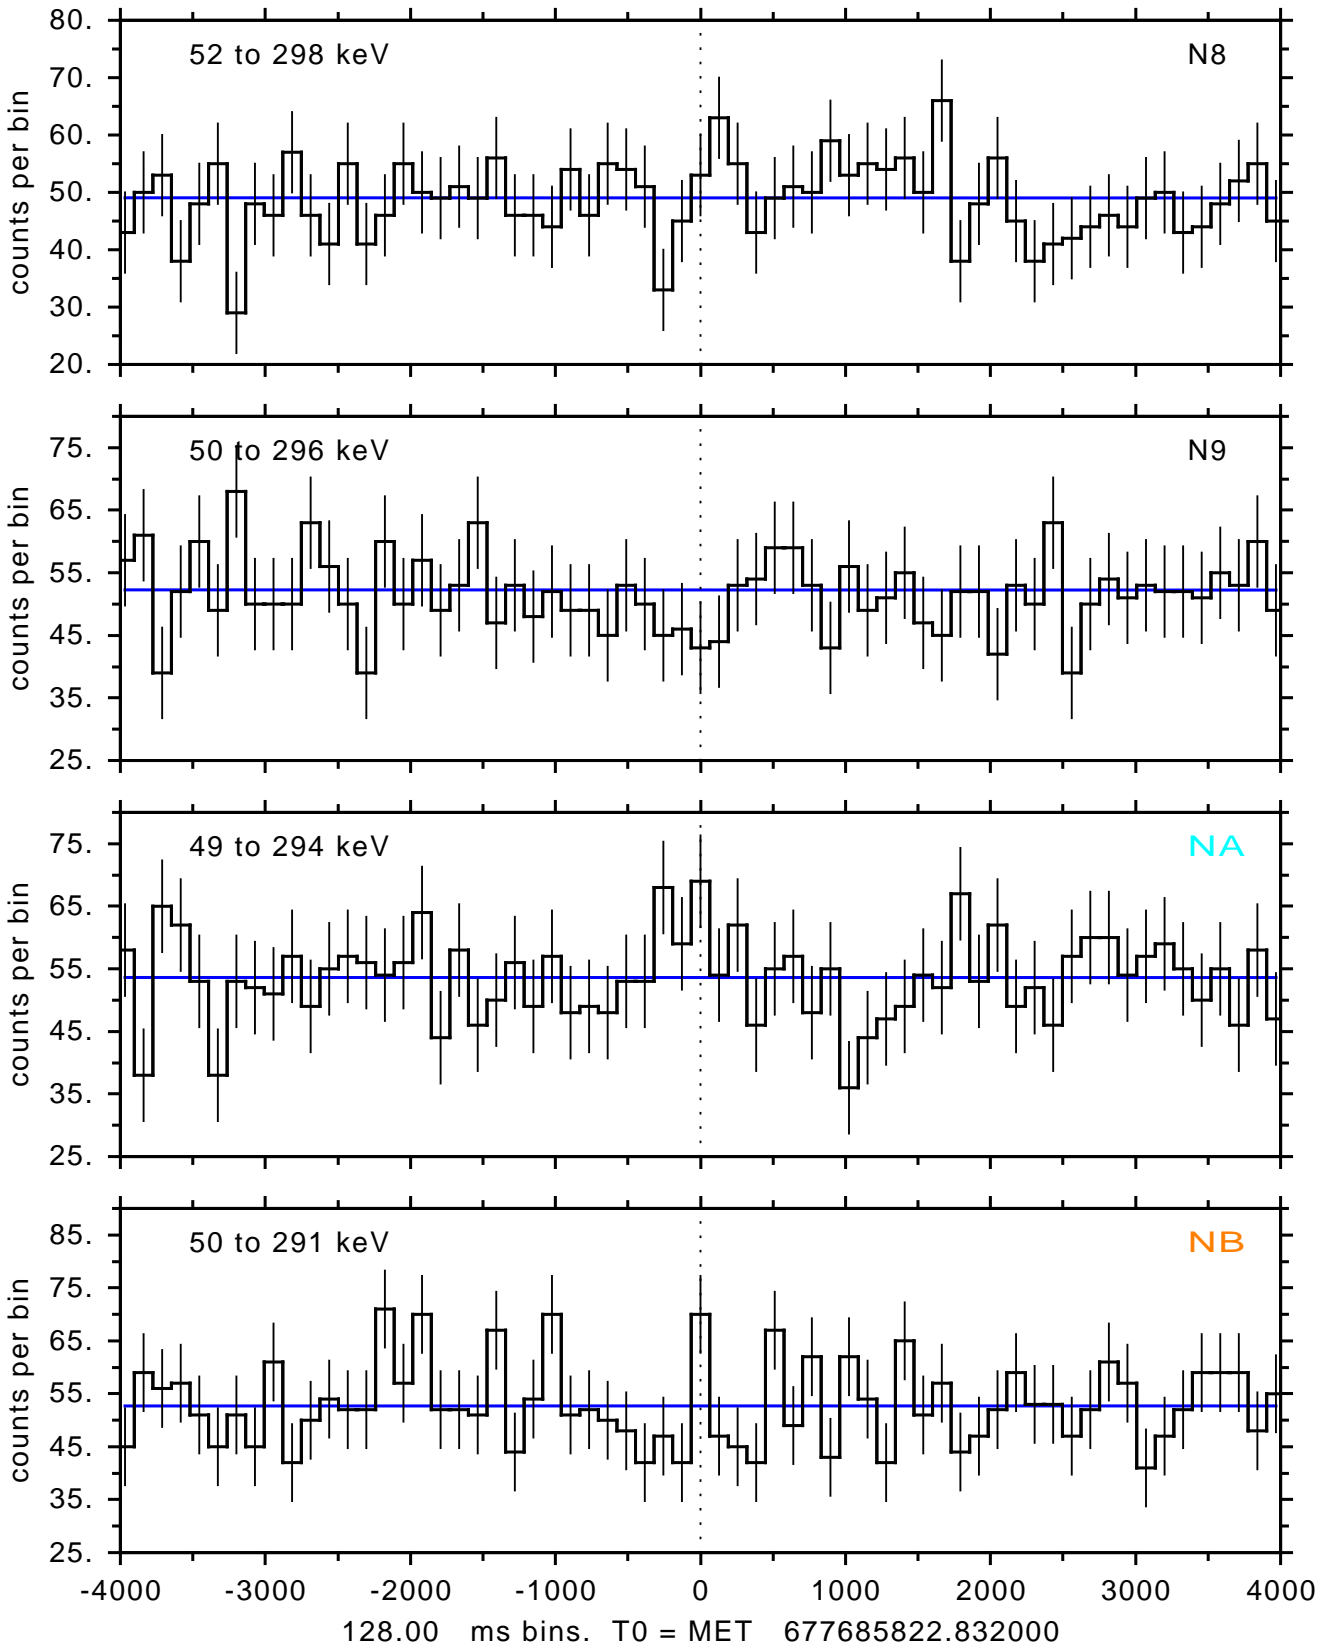

sGRB ver 116b of 2020 Feb 14 run on 2022-06-29 16:44:23  
T0 = 677685822.832000 = 2022-06-23 14:03:37.832000  
Algr: 4: P02 of F0001: glg\_tte\_b0\_220623\_14z\_v00

sGRB ver 116b of 2020 Feb 14 run on 2022-06-29 16:44:23  
T0 = 677685822.832000 = 2022-06-23 14:03:37.832000  
Algr: 4: P02 of F0001: glg\_tte\_b0\_220623\_14z\_v00