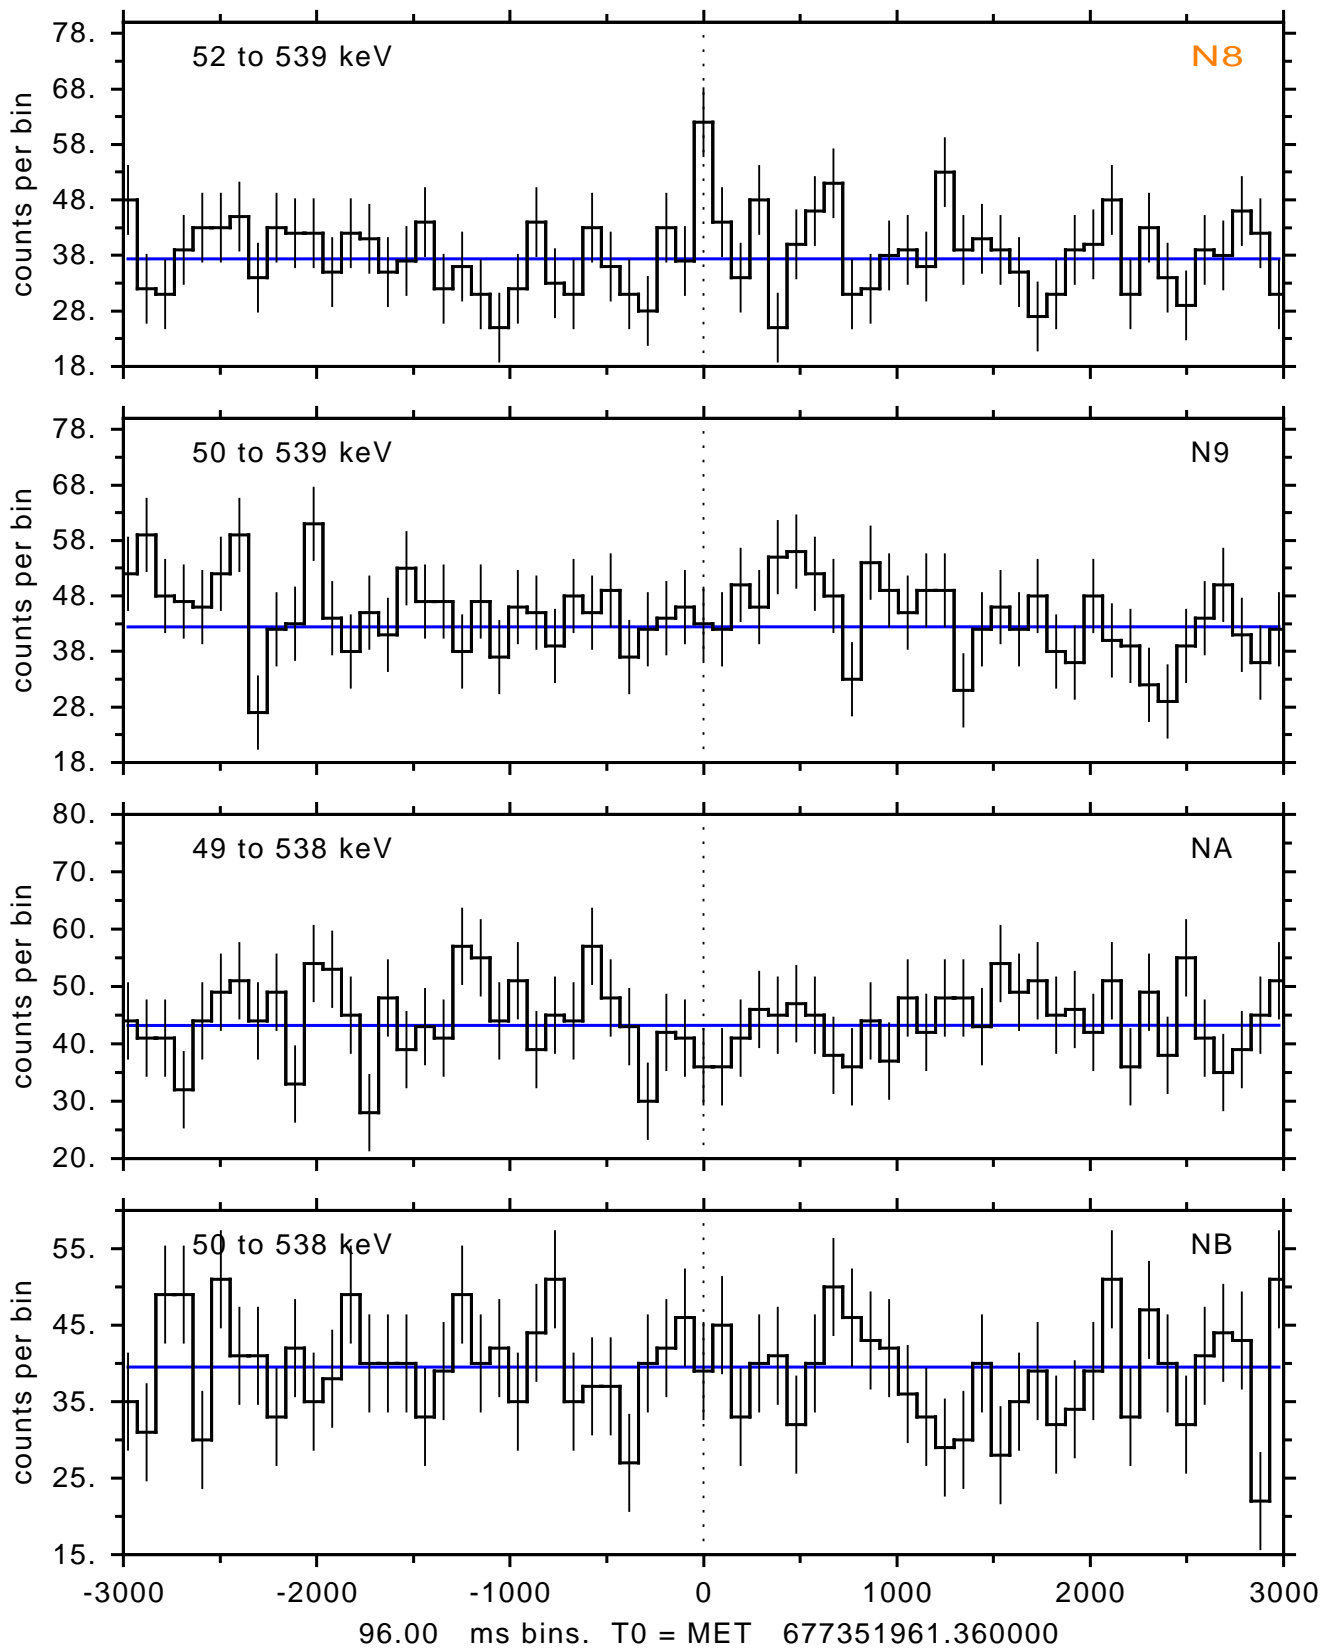

sGRB ver 116b of 2020 Feb 14 run on 2022-06-19 14:50:29

T0 = 677351961.360000 = 2022-06-19 17:19:16.360000

Algr: 2: P03 of F0001: glg_tte_b0_220619_17z_v00

sGRB ver 116b of 2020 Feb 14 run on 2022-06-19 14:50:29
T0 = 677351961.360000 = 2022-06-19 17:19:16.360000
Algr: 2: P03 of F0001: glg_tte_b0_220619_17z_v00