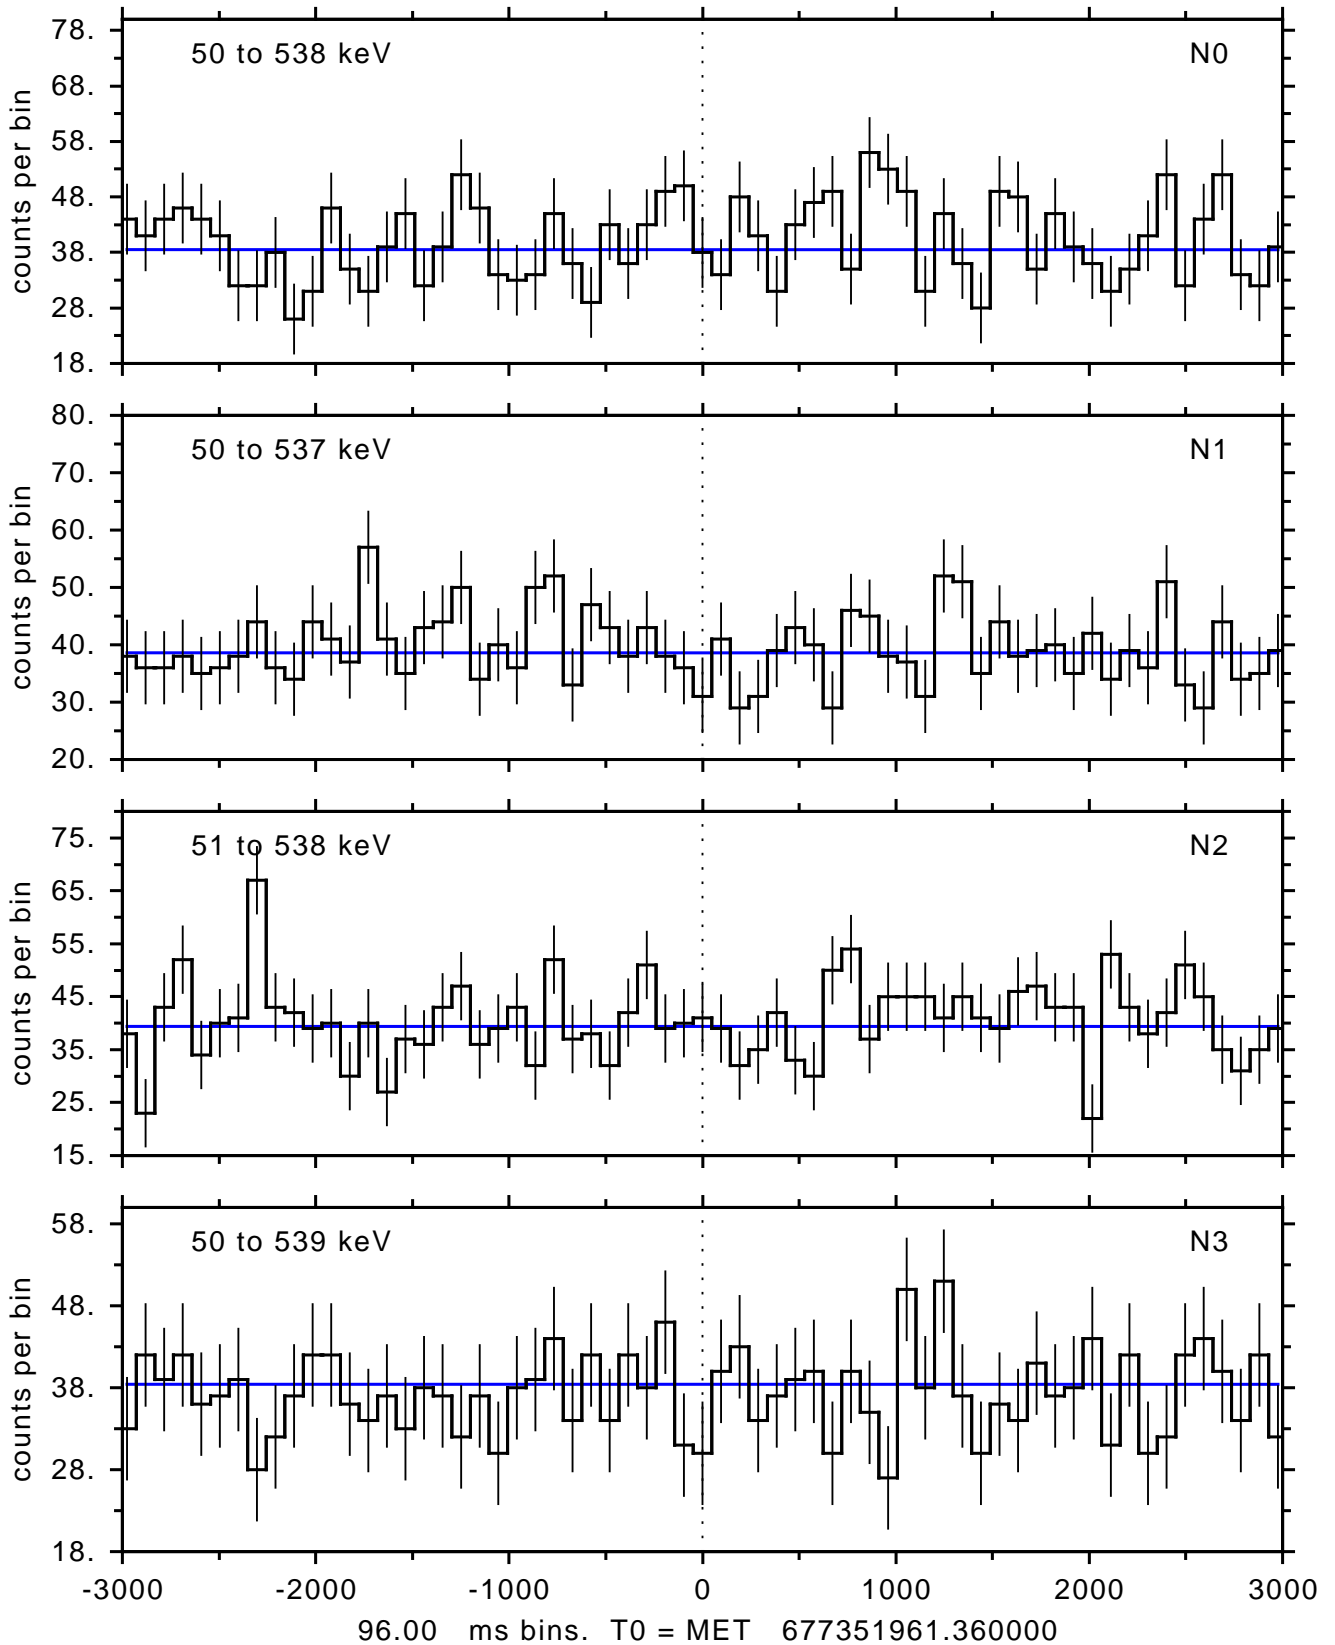

sGRB ver 116b of 2020 Feb 14 run on 2022-06-19 14:50:29

T0 = 677351961.360000 = 2022-06-19 17:19:16.360000

Algr: 2: P03 of F0001: glg_tte_b0_220619_17z_v00

sGRB ver 116b of 2020 Feb 14 run on 2022-06-19 14:50:29
T0 = 677351961.360000 = 2022-06-19 17:19:16.360000
Algr: 2: P03 of F0001: glg_tte_b0_220619_17z_v00