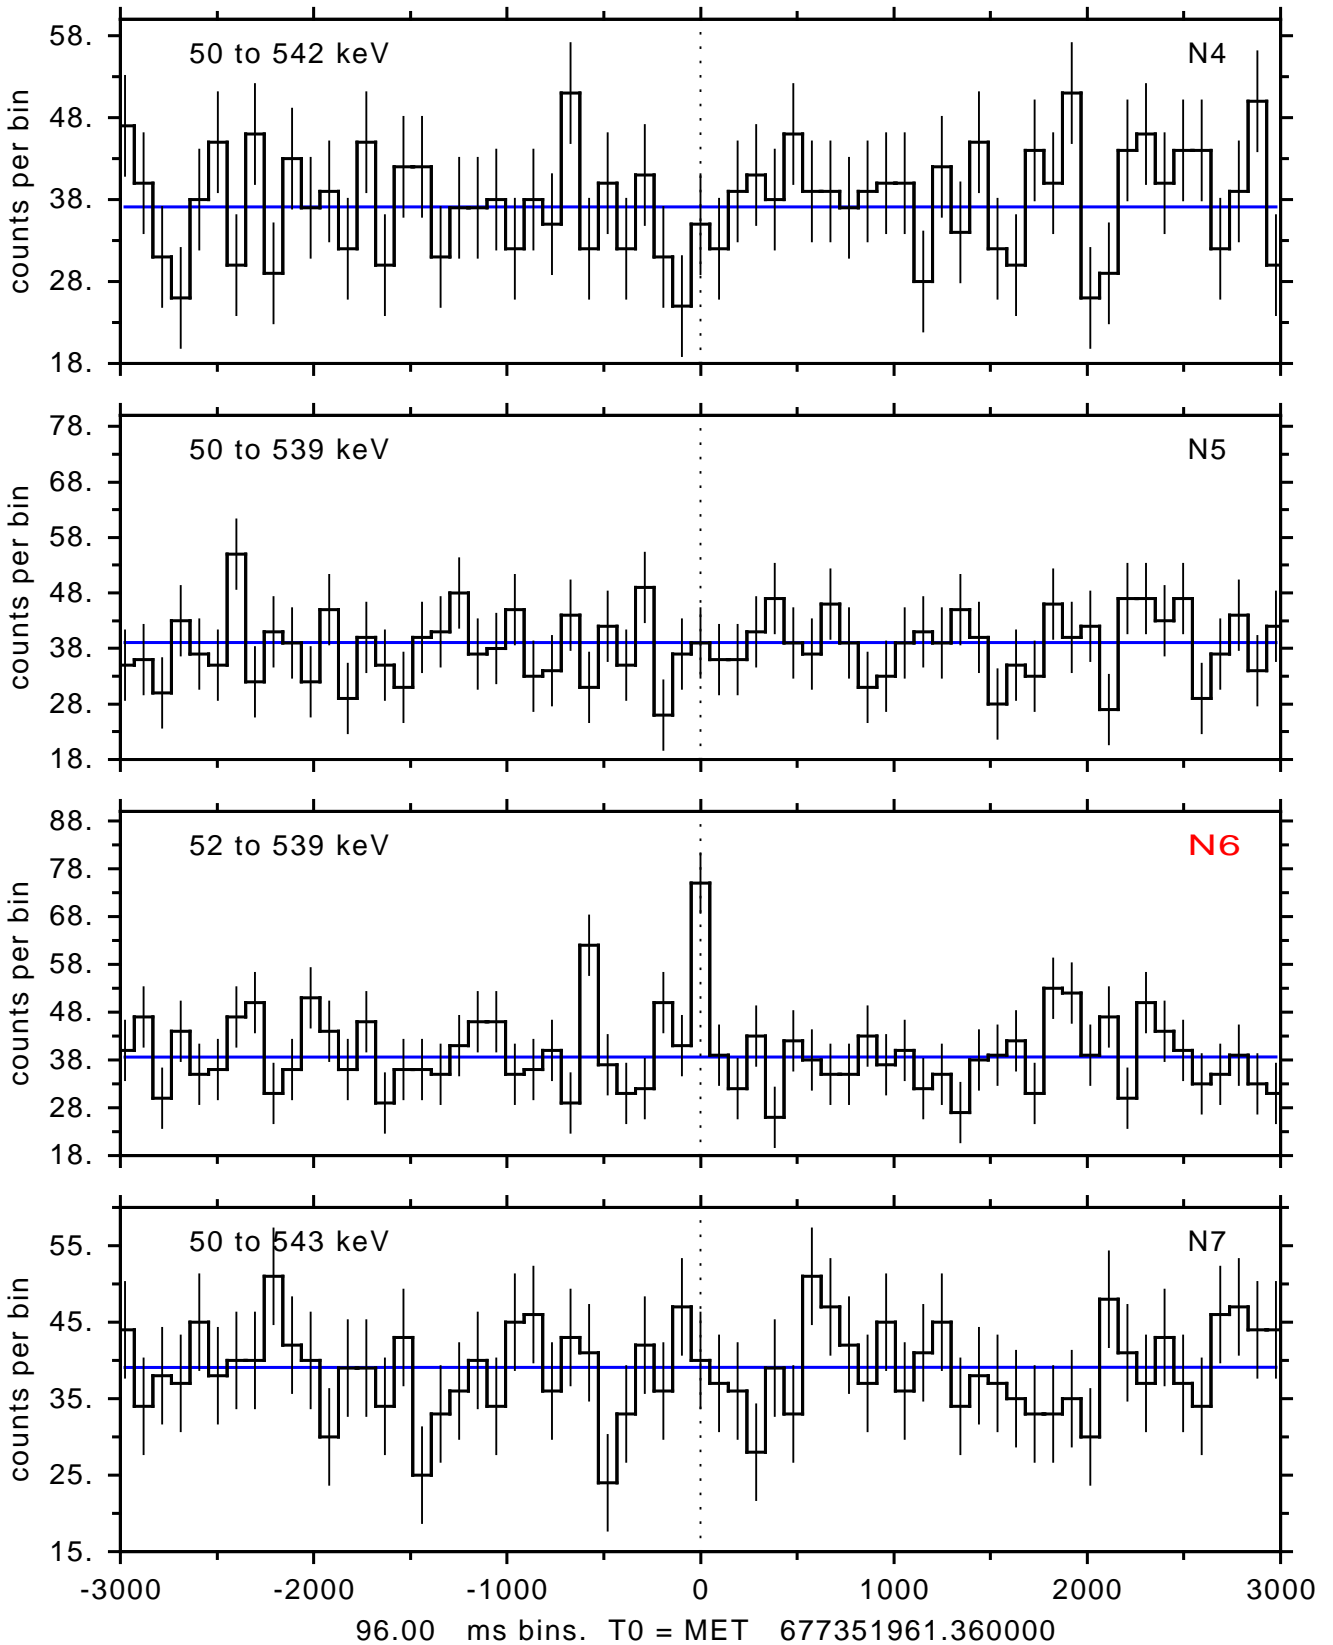

sGRB ver 116b of 2020 Feb 14 run on 2022-06-19 14:50:29

T0 = 677351961.360000 = 2022-06-19 17:19:16.360000

Algr: 2: P03 of F0001: glg_tte_b0_220619_17z_v00

sGRB ver 116b of 2020 Feb 14 run on 2022-06-19 14:50:29
T0 = 677351961.360000 = 2022-06-19 17:19:16.360000
Algr: 2: P03 of F0001: glg_tte_b0_220619_17z_v00