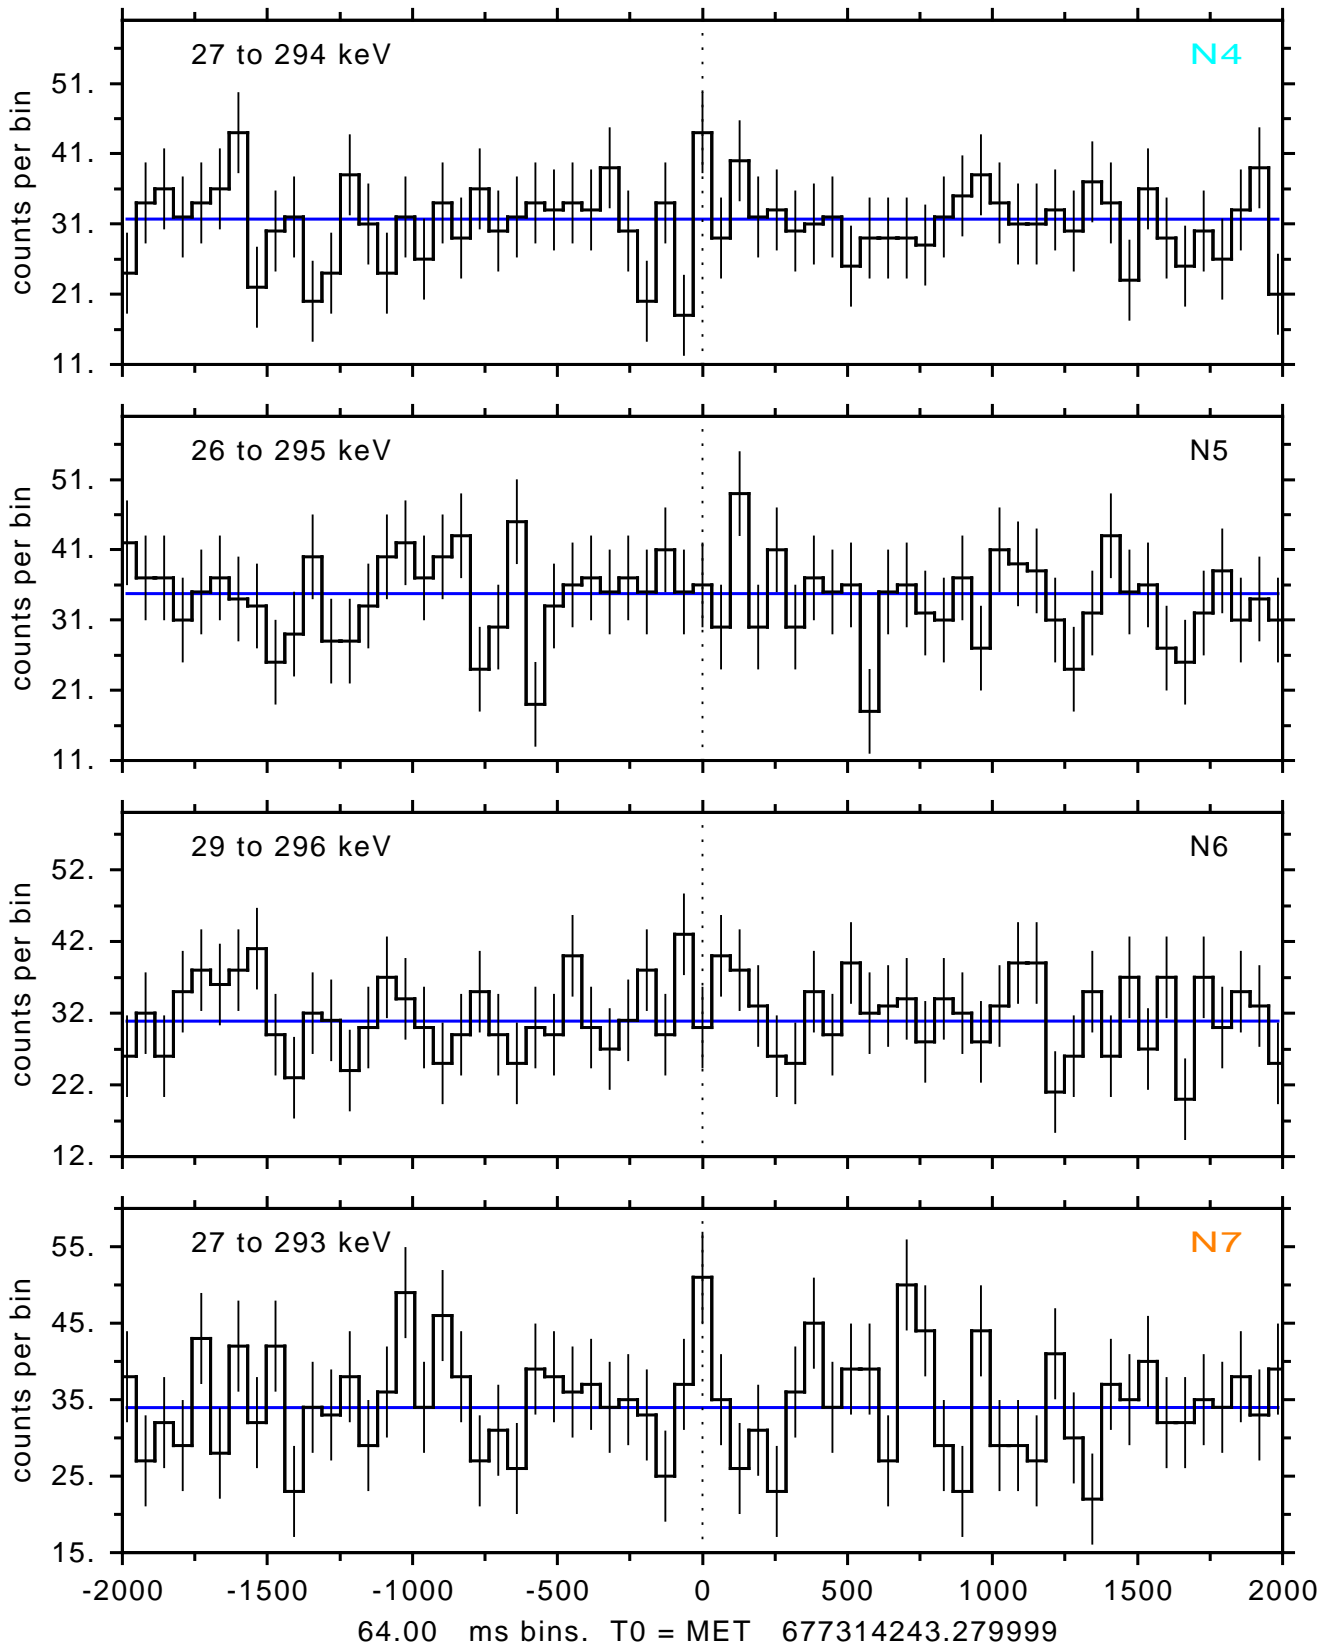

sGRB ver 116b of 2020 Feb 14 run on 2022-06-19 04:05:49

T0 = 677314243.279999 = 2022-06-19 06:50:38.280000

Algr: 3: P01 of F0001: glg_tte_b0_220619_06z_v00

sGRB ver 116b of 2020 Feb 14 run on 2022-06-19 04:05:49
T0 = 677314243.279999 = 2022-06-19 06:50:38.280000
Algr: 3: P01 of F0001: glg_tte_b0_220619_06z_v00