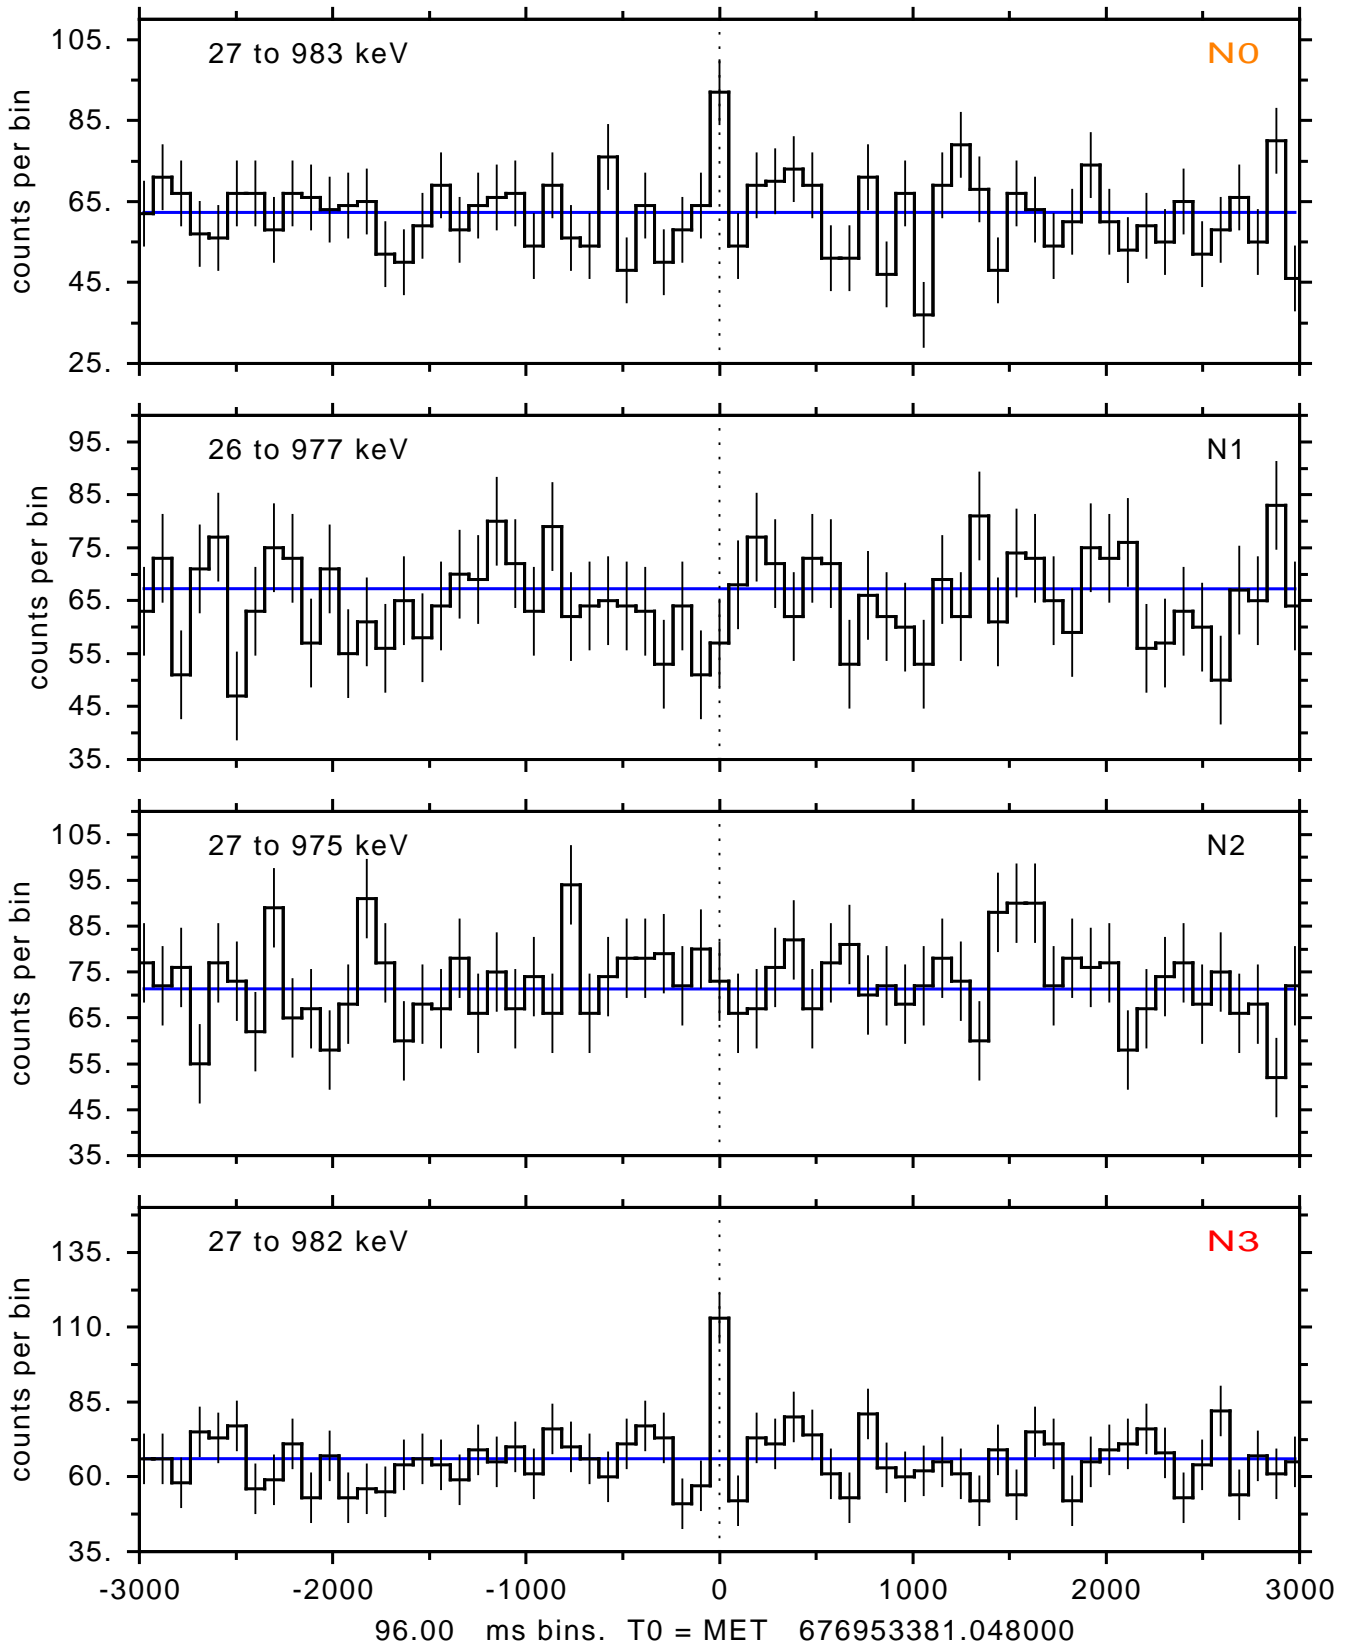

sGRB ver 116b of 2020 Feb 14 run on 2022-06-15 00:50:46
T0 = 676953381.048000 = 2022-06-15 02:36:16.048000
Algr: 5: P02 of F0001: glg_tte_b0_220615_02z_v00

sGRB ver 116b of 2020 Feb 14 run on 2022-06-15 00:50:46
T0 = 676953381.048000 = 2022-06-15 02:36:16.048000
Algr: 5: P02 of F0001: glg_tte_b0_220615_02z_v00