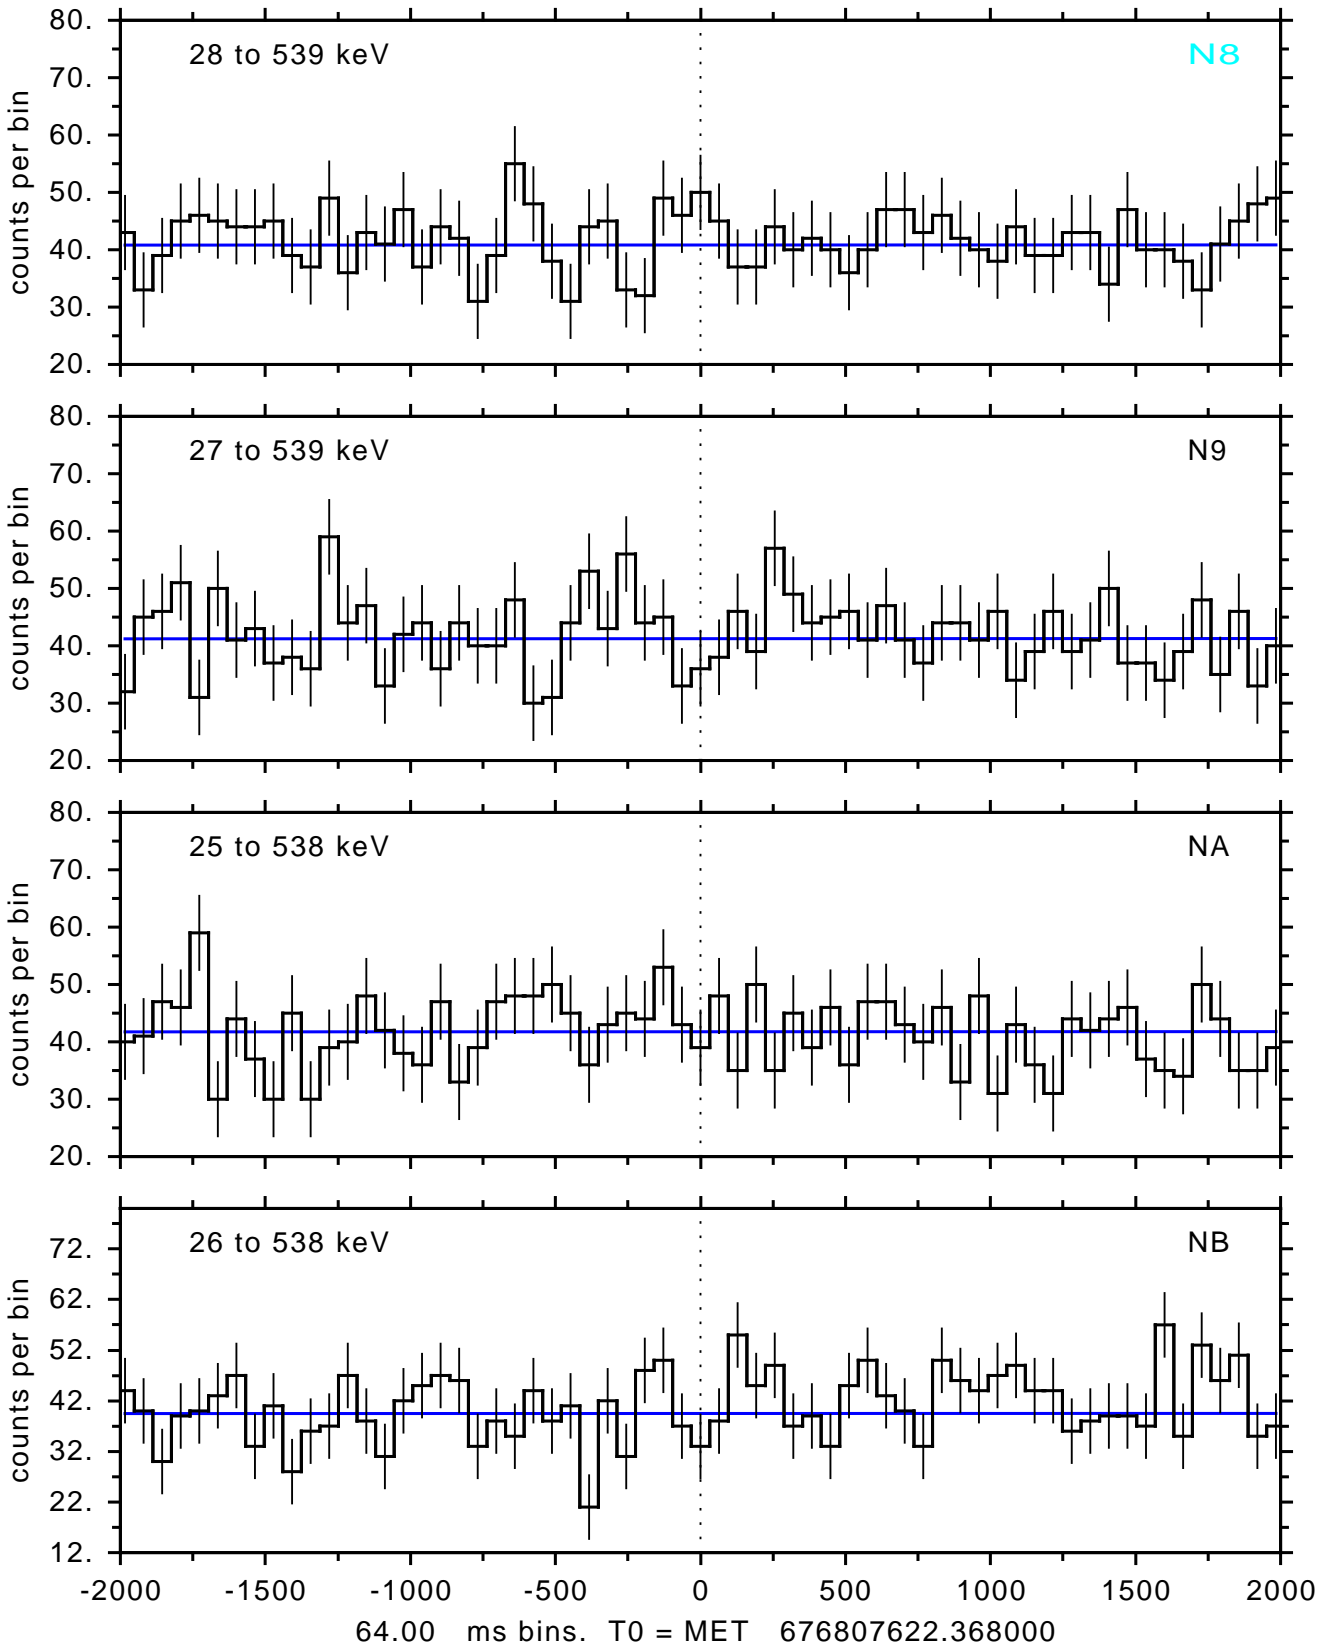

sGRB ver 116b of 2020 Feb 14 run on 2022-06-13 10:20:36

T0 = 676807622.368000 = 2022-06-13 10:06:57.368000

Algr: 1: P02 of F0001: glg\_tte\_b0\_220613\_10z\_v00

sGRB ver 116b of 2020 Feb 14 run on 2022-06-13 10:20:36

T0 = 676807622.368000 = 2022-06-13 10:06:57.368000

Algr: 1: P02 of F0001: glg\_tte\_b0\_220613\_10z\_v00

sGRB ver 116b of 2020 Feb 14 run on 2022-06-13 10:20:36  
T0 = 676807622.368000 = 2022-06-13 10:06:57.368000  
Algr: 1: P02 of F0001: glg\_tte\_b0\_220613\_10z\_v00

sGRB ver 116b of 2020 Feb 14 run on 2022-06-13 10:20:36  
T0 = 676807622.368000 = 2022-06-13 10:06:57.368000  
Algr: 1: P02 of F0001: glg\_tte\_b0\_220613\_10z\_v00