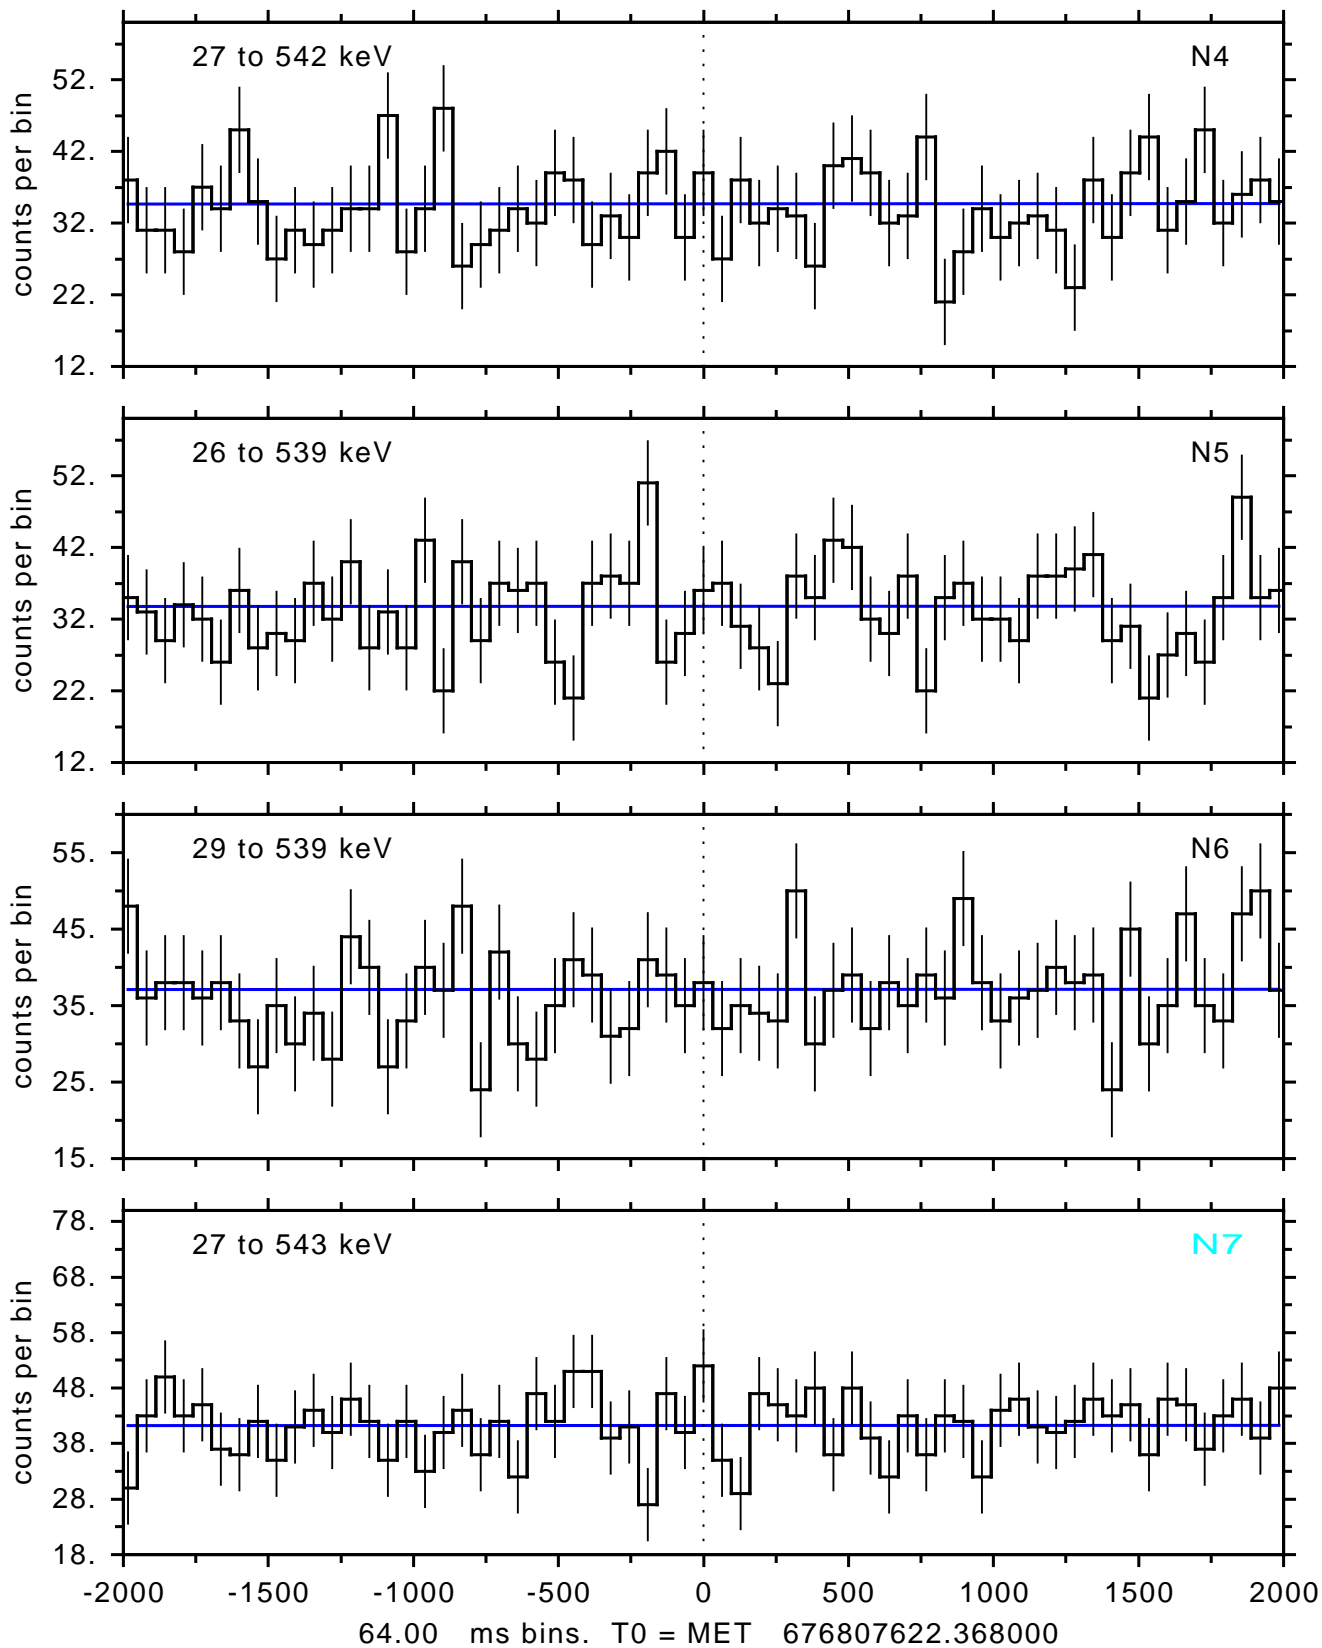

sGRB ver 116b of 2020 Feb 14 run on 2022-06-13 10:20:36

T0 = 676807622.368000 = 2022-06-13 10:06:57.368000

Algr: 1: P02 of F0001: glg\_tte\_b0\_220613\_10z\_v00

sGRB ver 116b of 2020 Feb 14 run on 2022-06-13 10:20:36

T0 = 676807622.368000 = 2022-06-13 10:06:57.368000

Algr: 1: P02 of F0001: glg\_tte\_b0\_220613\_10z\_v00

sGRB ver 116b of 2020 Feb 14 run on 2022-06-13 10:20:36  
T0 = 676807622.368000 = 2022-06-13 10:06:57.368000  
Algr: 1: P02 of F0001: glg\_tte\_b0\_220613\_10z\_v00

sGRB ver 116b of 2020 Feb 14 run on 2022-06-13 10:20:36  
T0 = 676807622.368000 = 2022-06-13 10:06:57.368000  
Algr: 1: P02 of F0001: glg\_tte\_b0\_220613\_10z\_v00