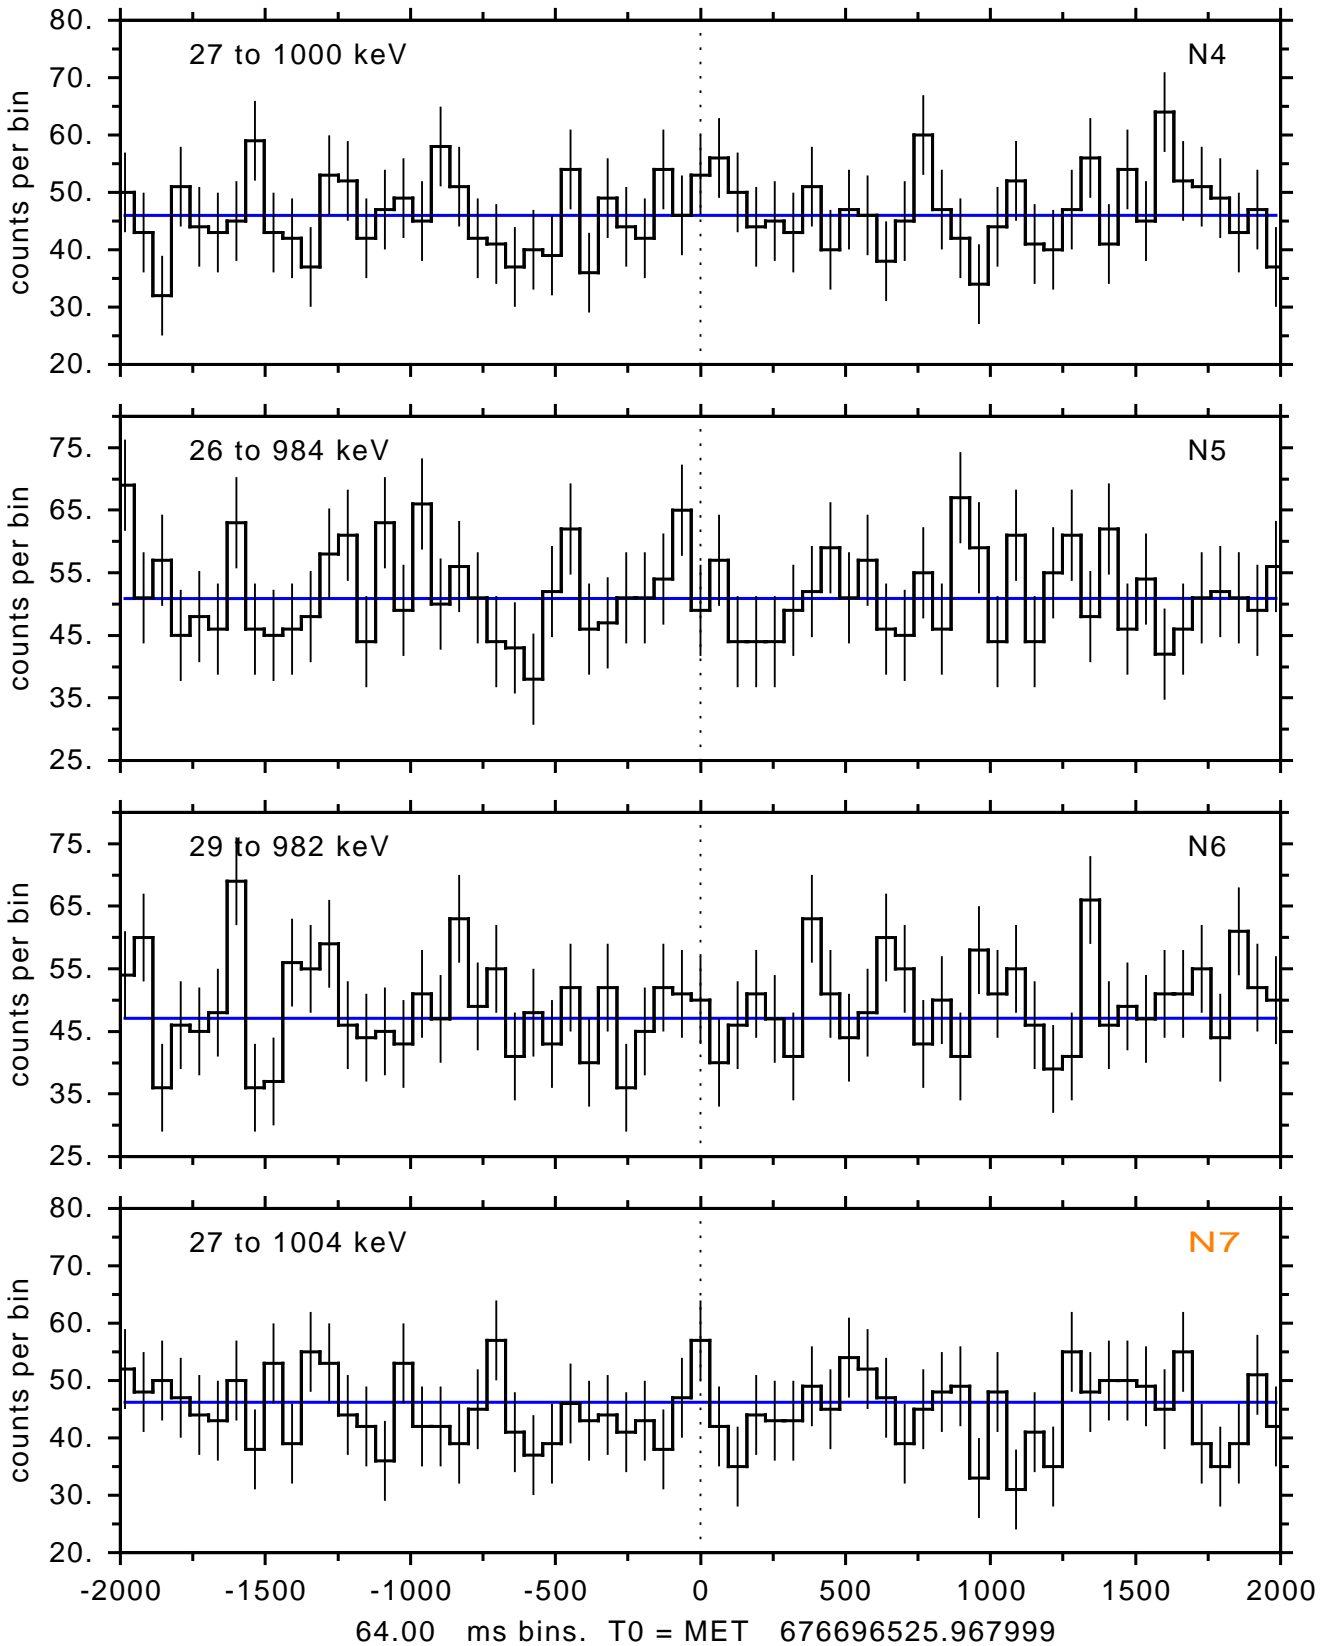

sGRB ver 116b of 2020 Feb 14 run on 2022-06-12 01:35:41
T0 = 676696525.967999 = 2022-06-12 03:15:20.968000
Algr: 5: P01 of F0001: glg_tte_b0_220612_03z_v00

sGRB ver 116b of 2020 Feb 14 run on 2022-06-12 01:35:41
T0 = 676696525.967999 = 2022-06-12 03:15:20.968000
Algr: 5: P01 of F0001: glg_tte_b0_220612_03z_v00