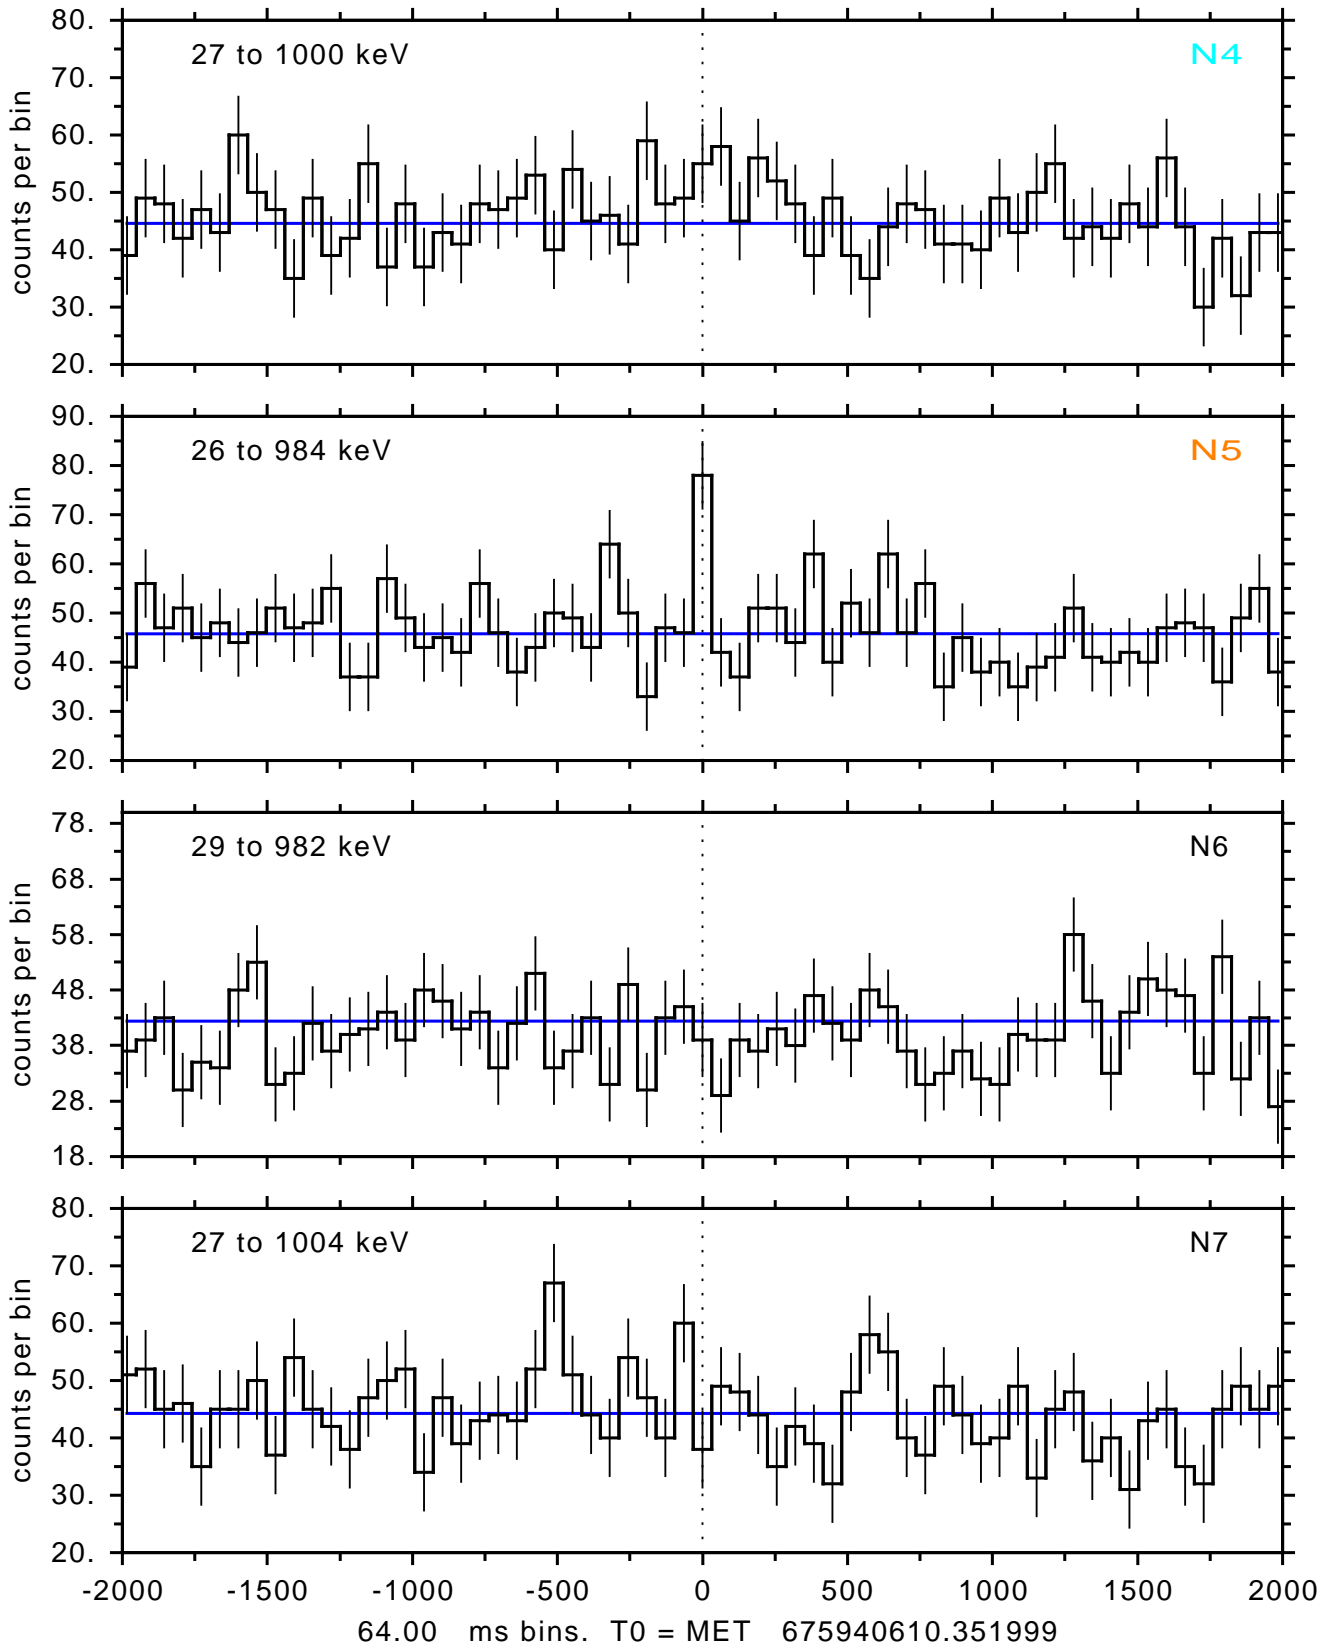

sGRB ver 116b of 2020 Feb 14 run on 2022-06-03 08:20:40
T0 = 675940610.351999 = 2022-06-03 09:16:45.352000
Algr: 5: P01 of F0001: glg_tte_b0_220603_09z_v00

sGRB ver 116b of 2020 Feb 14 run on 2022-06-03 08:20:40
T0 = 675940610.351999 = 2022-06-03 09:16:45.352000
Algr: 5: P01 of F0001: glg_tte_b0_220603_09z_v00