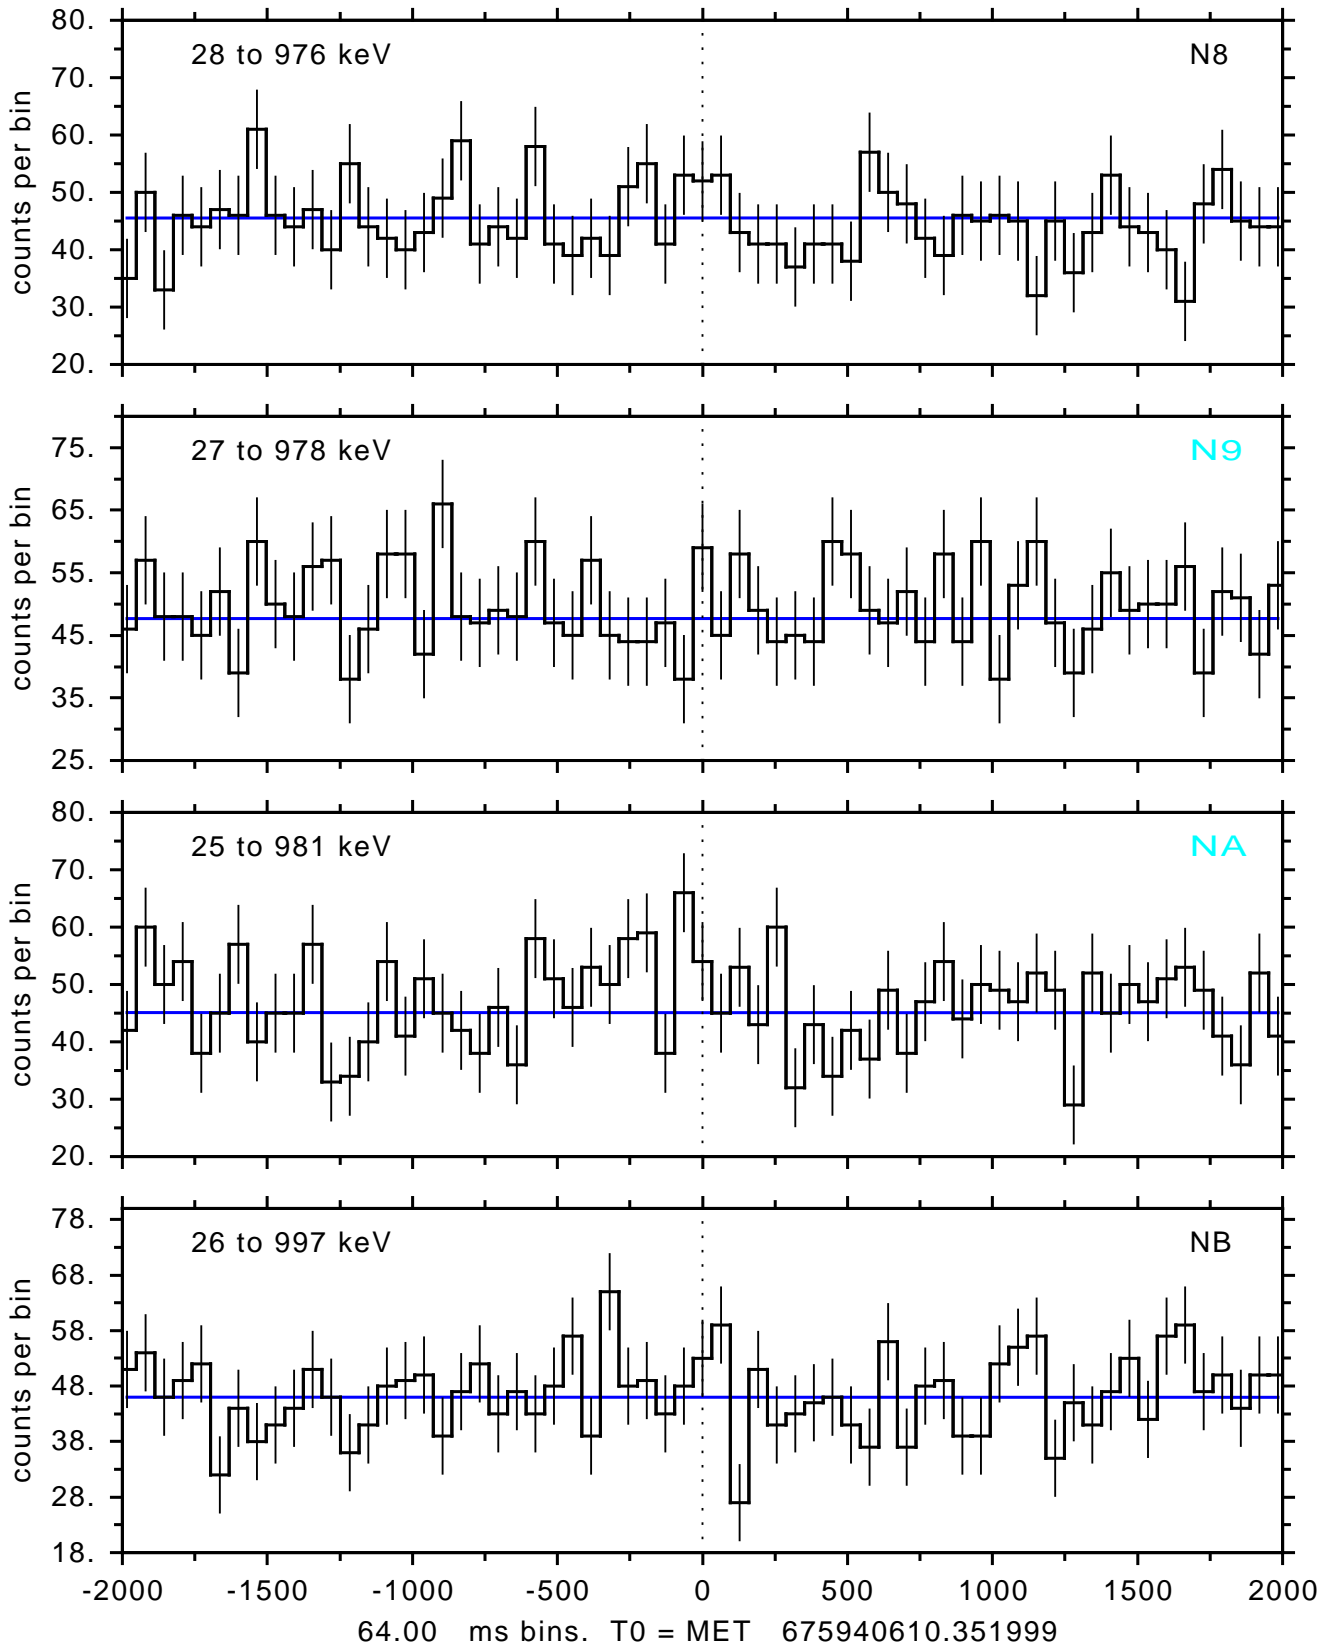

sGRB ver 116b of 2020 Feb 14 run on 2022-06-03 08:20:40
T0 = 675940610.351999 = 2022-06-03 09:16:45.352000
Algr: 5: P01 of F0001: glg_tte_b0_220603_09z_v00

sGRB ver 116b of 2020 Feb 14 run on 2022-06-03 08:20:40
T0 = 675940610.351999 = 2022-06-03 09:16:45.352000
Algr: 5: P01 of F0001: glg_tte_b0_220603_09z_v00