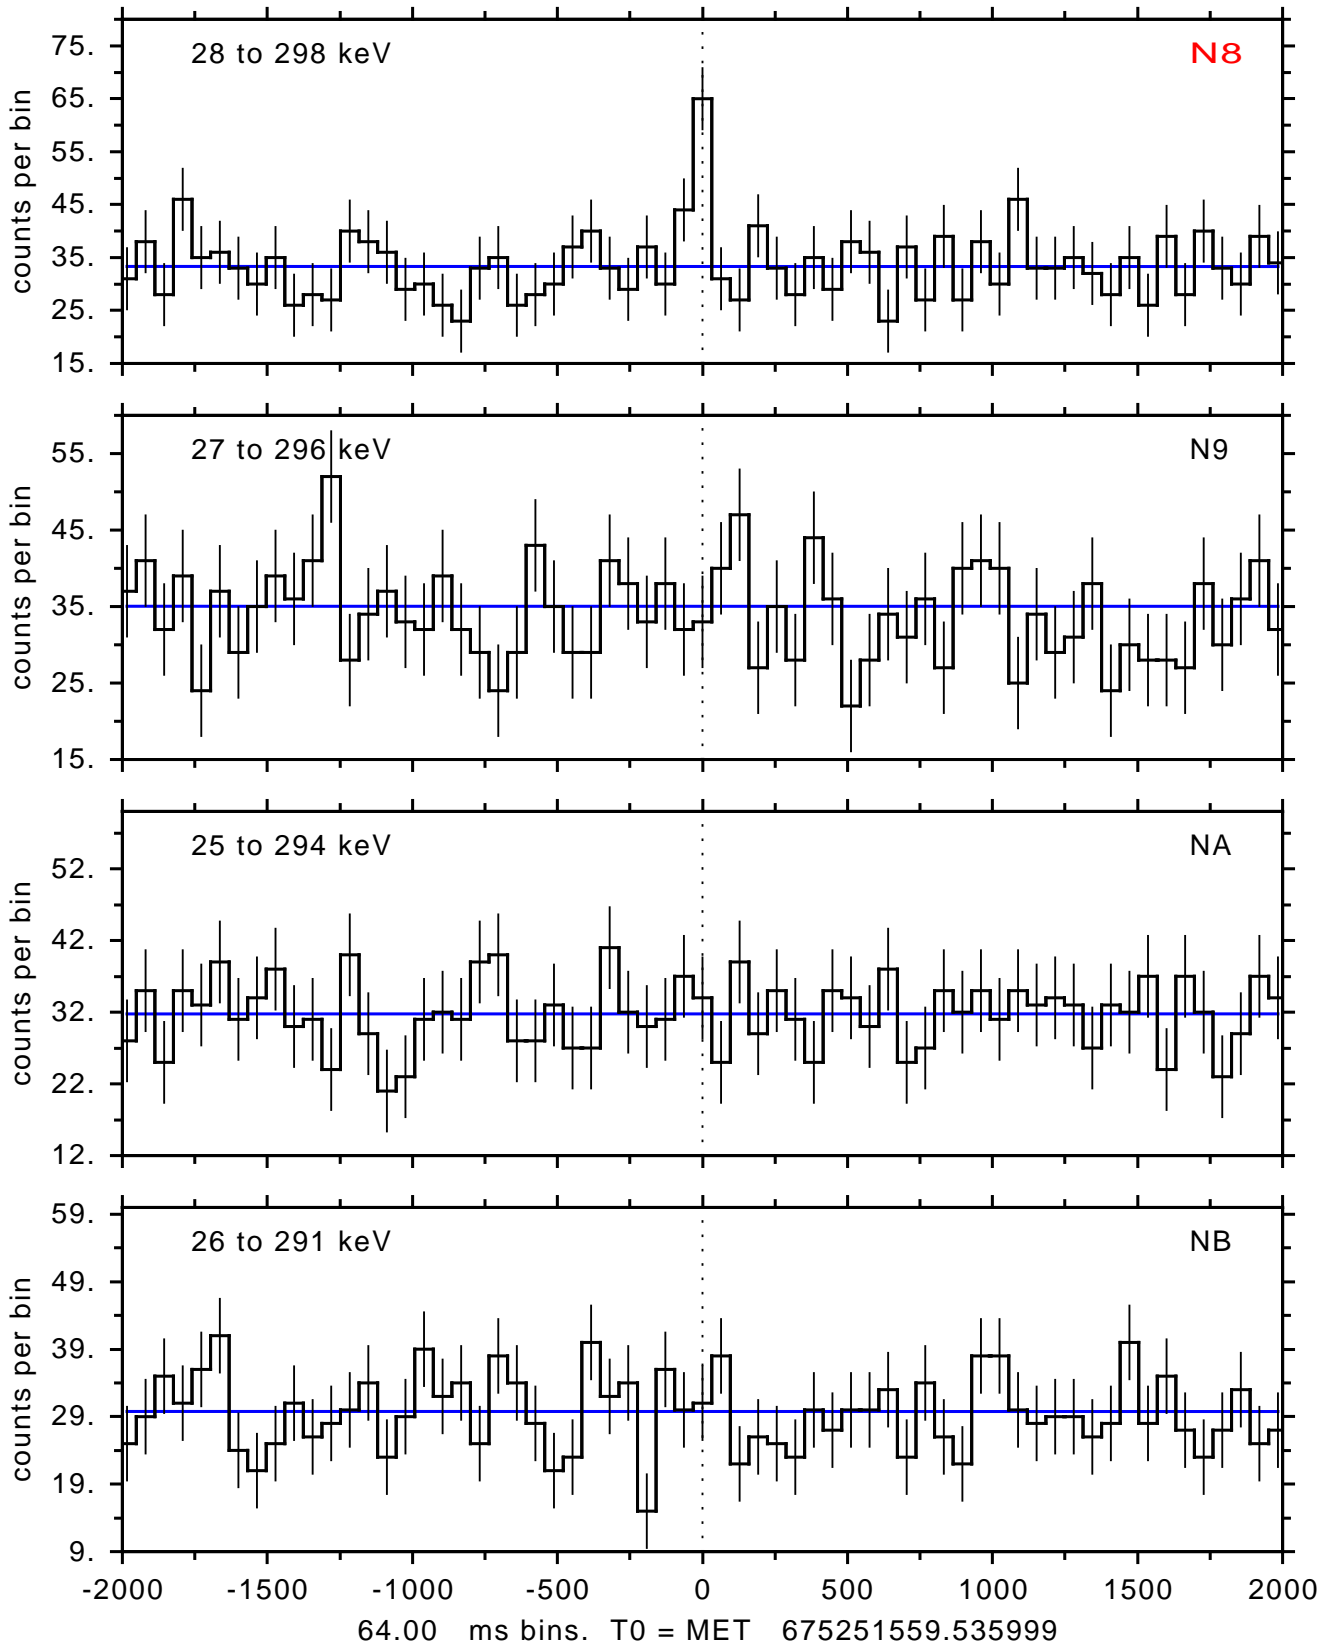

sGRB ver 116b of 2020 Feb 14 run on 2022-05-26 10:05:41
T0 = 675251559.535999 = 2022-05-26 09:52:34.536000
Algr: 3: P01 of F0001: glg_tte_b0_220526_09z_v00

sGRB ver 116b of 2020 Feb 14 run on 2022-05-26 10:05:41
T0 = 675251559.535999 = 2022-05-26 09:52:34.536000
Algr: 3: P01 of F0001: glg_tte_b0_220526_09z_v00

sGRB ver 116b of 2020 Feb 14 run on 2022-05-26 10:05:41
T0 = 675251559.535999 = 2022-05-26 09:52:34.536000
Algr: 3: P01 of F0001: glg_tte_b0_220526_09z_v00

sGRB ver 116b of 2020 Feb 14 run on 2022-05-26 10:05:41

T0 = 675251559.535999 = 2022-05-26 09:52:34.536000

Algr: 3: P01 of F0001: glg_tte_b0_220526_09z_v00