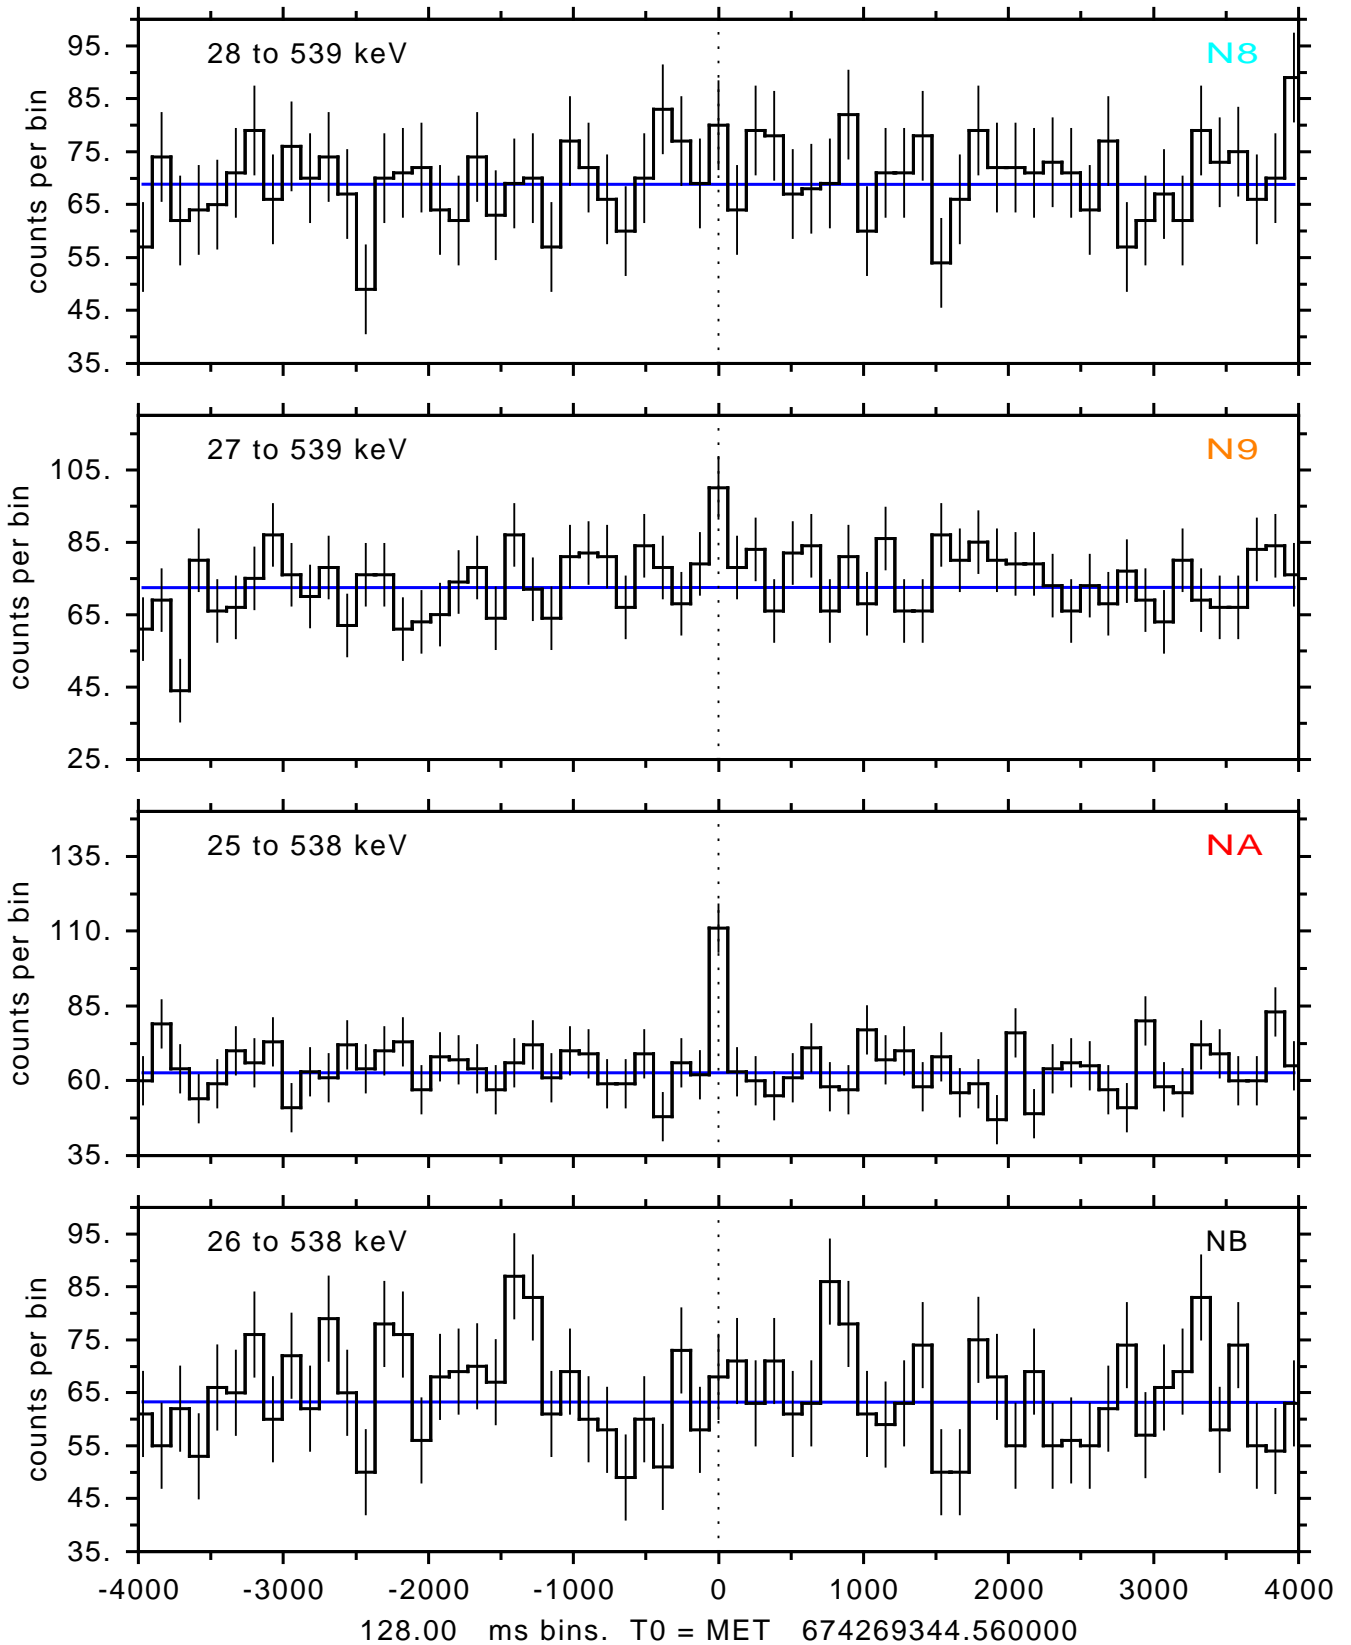

sGRB ver 116b of 2020 Feb 14 run on 2022-05-15 10:36:20

T0 = 674269344.560000 = 2022-05-15 01:02:19.560000

Algr: 1: P02 of F0001: glg_tte_b0_220515_01z_v00

sGRB ver 116b of 2020 Feb 14 run on 2022-05-15 10:36:20
T0 = 674269344.560000 = 2022-05-15 01:02:19.560000
Algr: 1: P02 of F0001: glg_tte_b0_220515_01z_v00