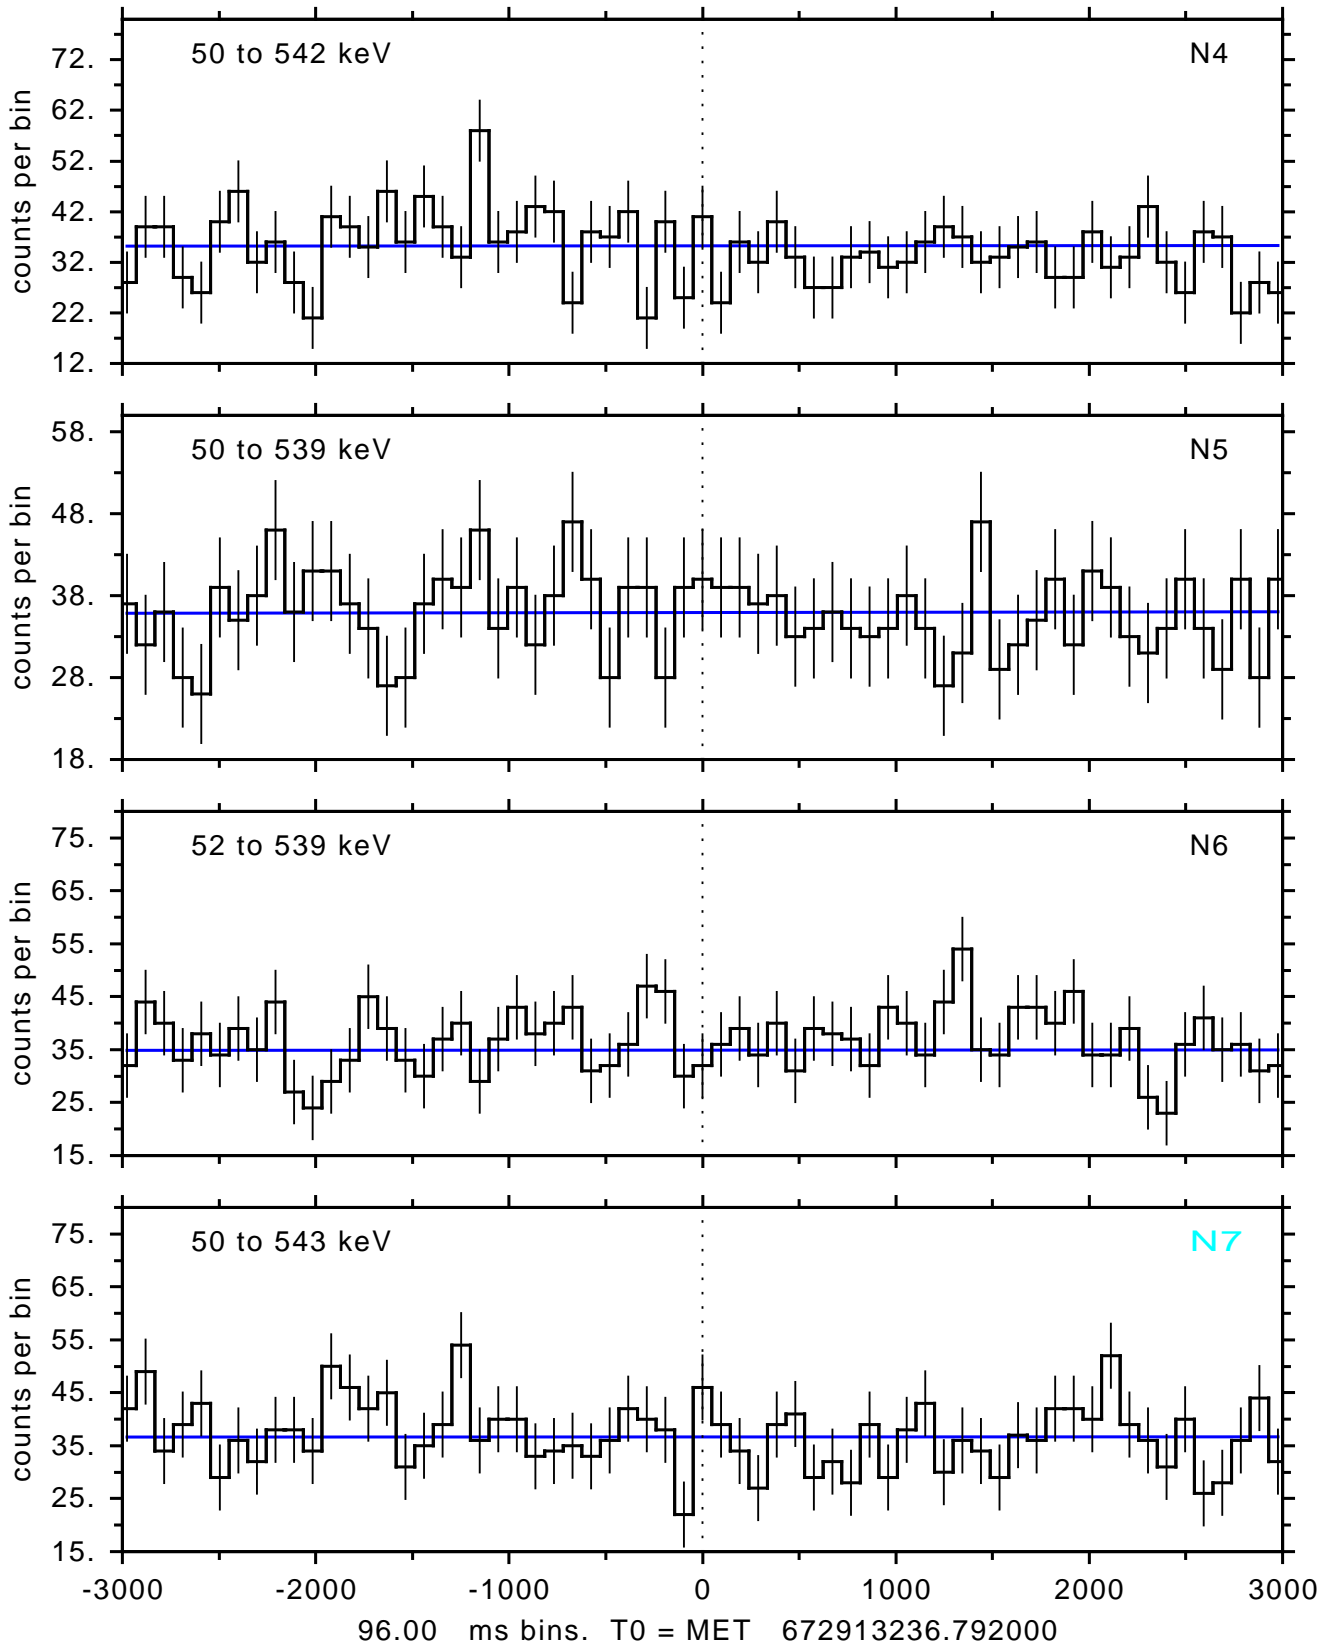

sGRB ver 116b of 2020 Feb 14 run on 2022-04-29 05:50:43
T0 = 672913236.792000 = 2022-04-29 08:20:31.792000
Algr: 2: P02 of F0001: glg_tte_b0_220429_08z_v00

sGRB ver 116b of 2020 Feb 14 run on 2022-04-29 05:50:43
T0 = 672913236.792000 = 2022-04-29 08:20:31.792000
Algr: 2: P02 of F0001: glg_tte_b0_220429_08z_v00