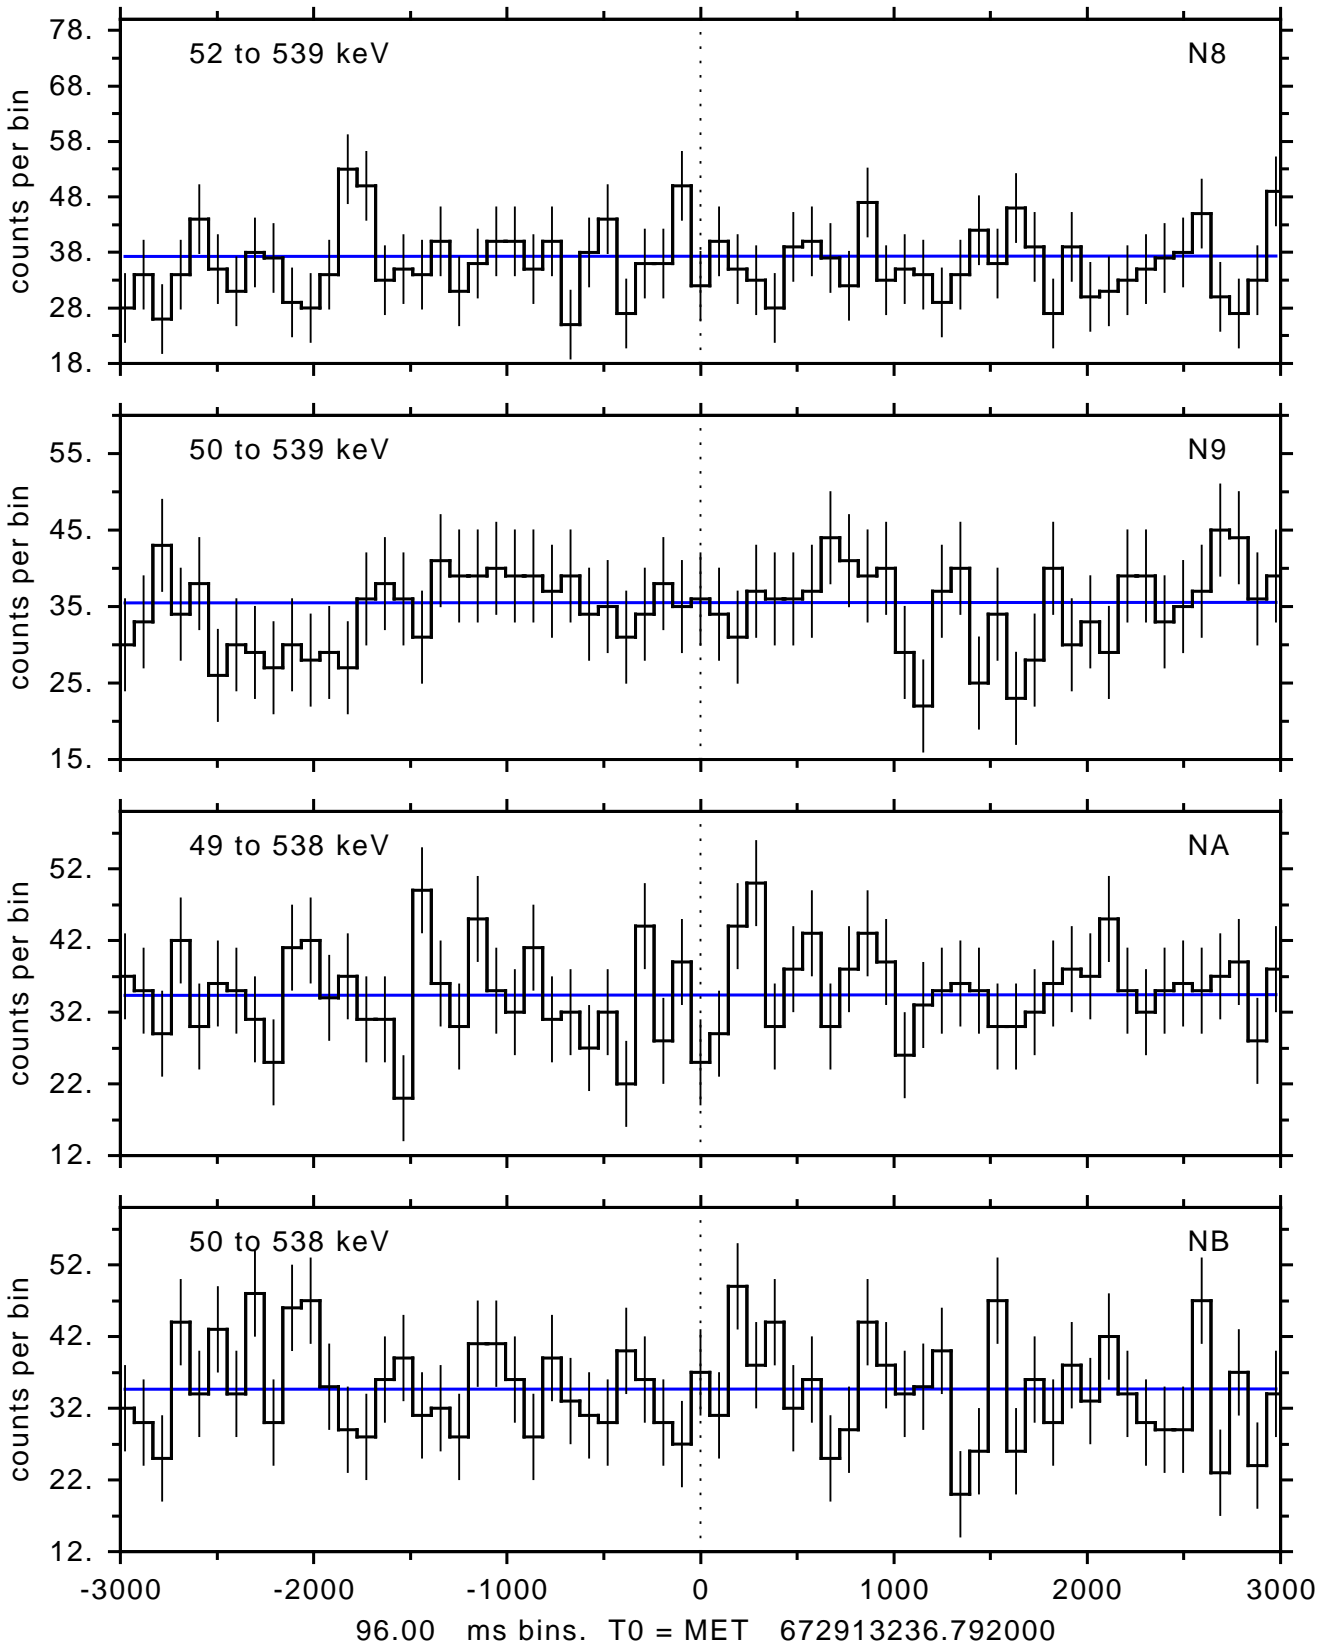

sGRB ver 116b of 2020 Feb 14 run on 2022-04-29 05:50:43
T0 = 672913236.792000 = 2022-04-29 08:20:31.792000
Algr: 2: P02 of F0001: glg_tte_b0_220429_08z_v00

sGRB ver 116b of 2020 Feb 14 run on 2022-04-29 05:50:43
T0 = 672913236.792000 = 2022-04-29 08:20:31.792000
Algr: 2: P02 of F0001: glg_tte_b0_220429_08z_v00