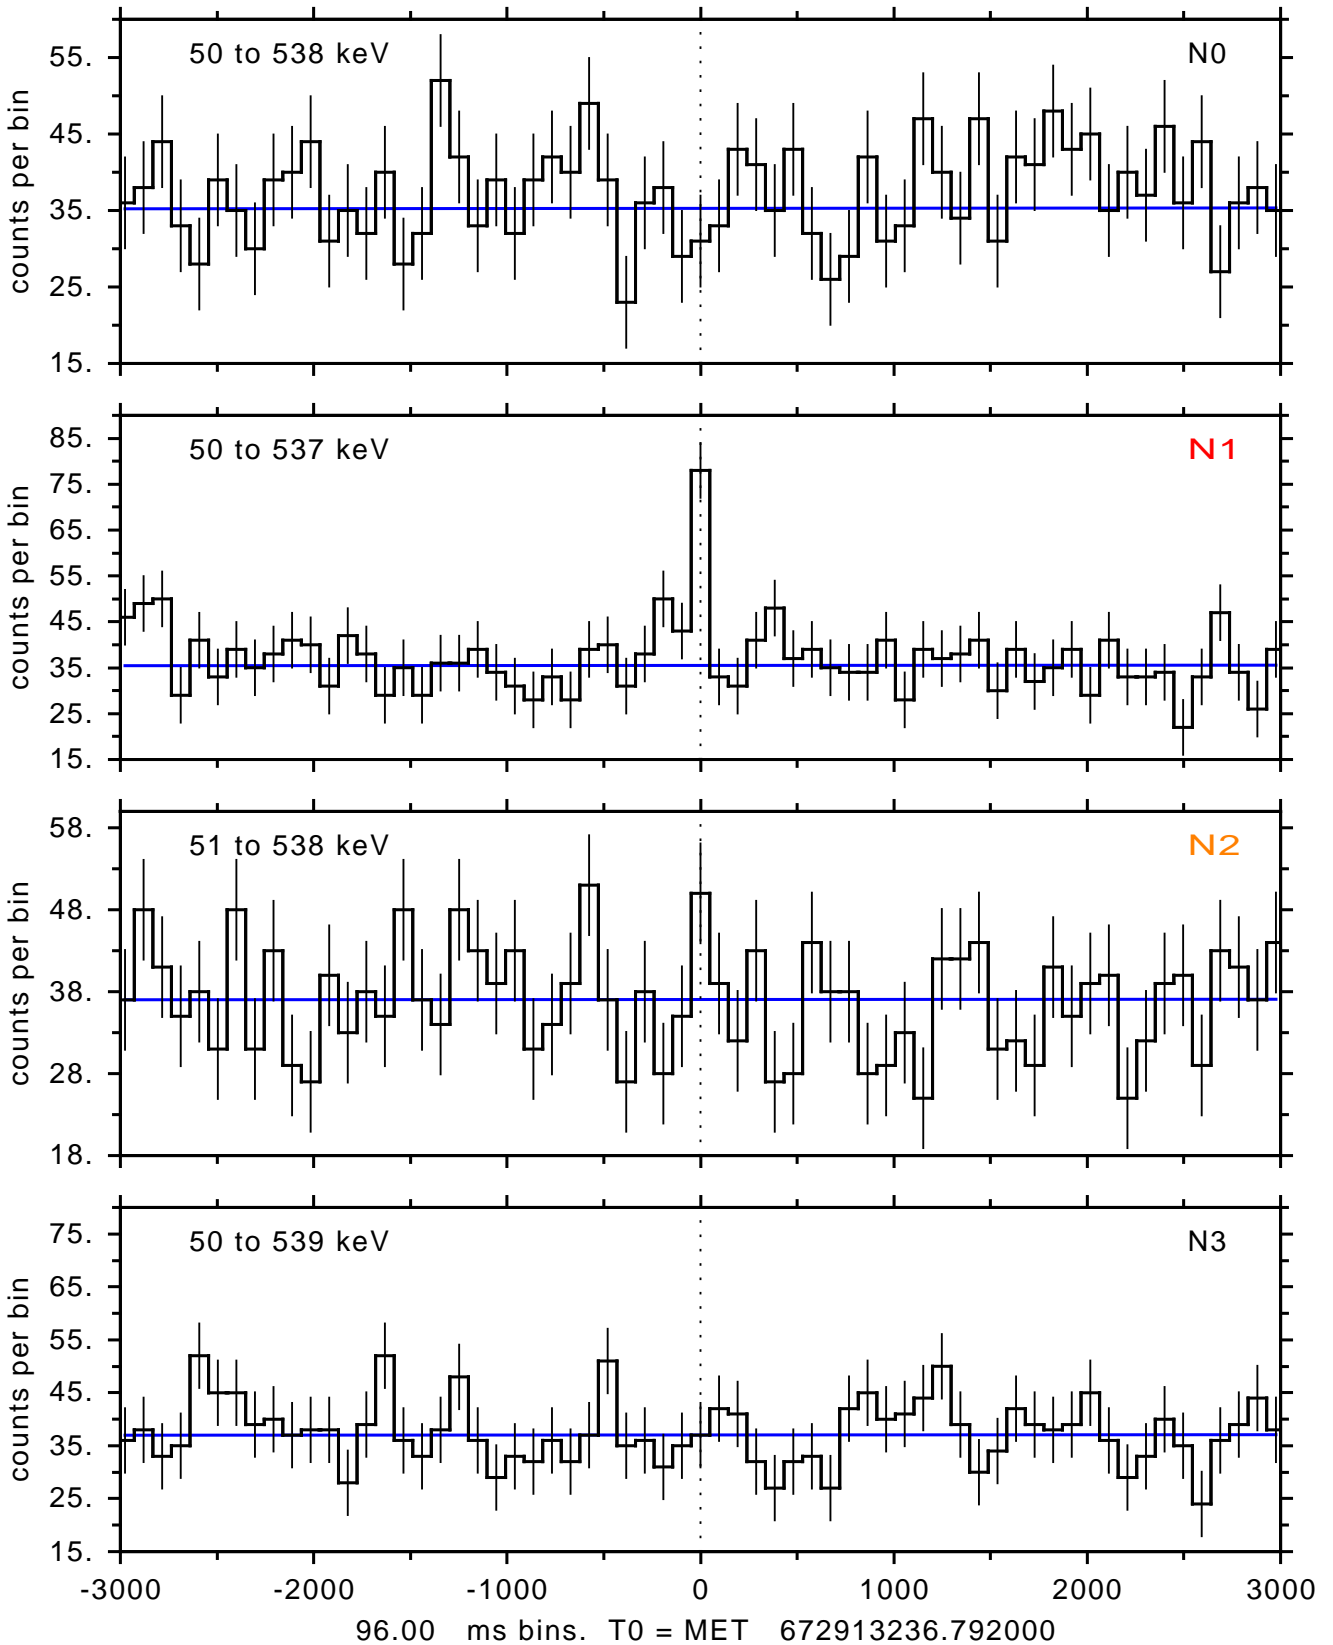

sGRB ver 116b of 2020 Feb 14 run on 2022-04-29 05:50:43
T0 = 672913236.792000 = 2022-04-29 08:20:31.792000
Algr: 2: P02 of F0001: glg_tte_b0_220429_08z_v00

sGRB ver 116b of 2020 Feb 14 run on 2022-04-29 05:50:43
T0 = 672913236.792000 = 2022-04-29 08:20:31.792000
Algr: 2: P02 of F0001: glg_tte_b0_220429_08z_v00