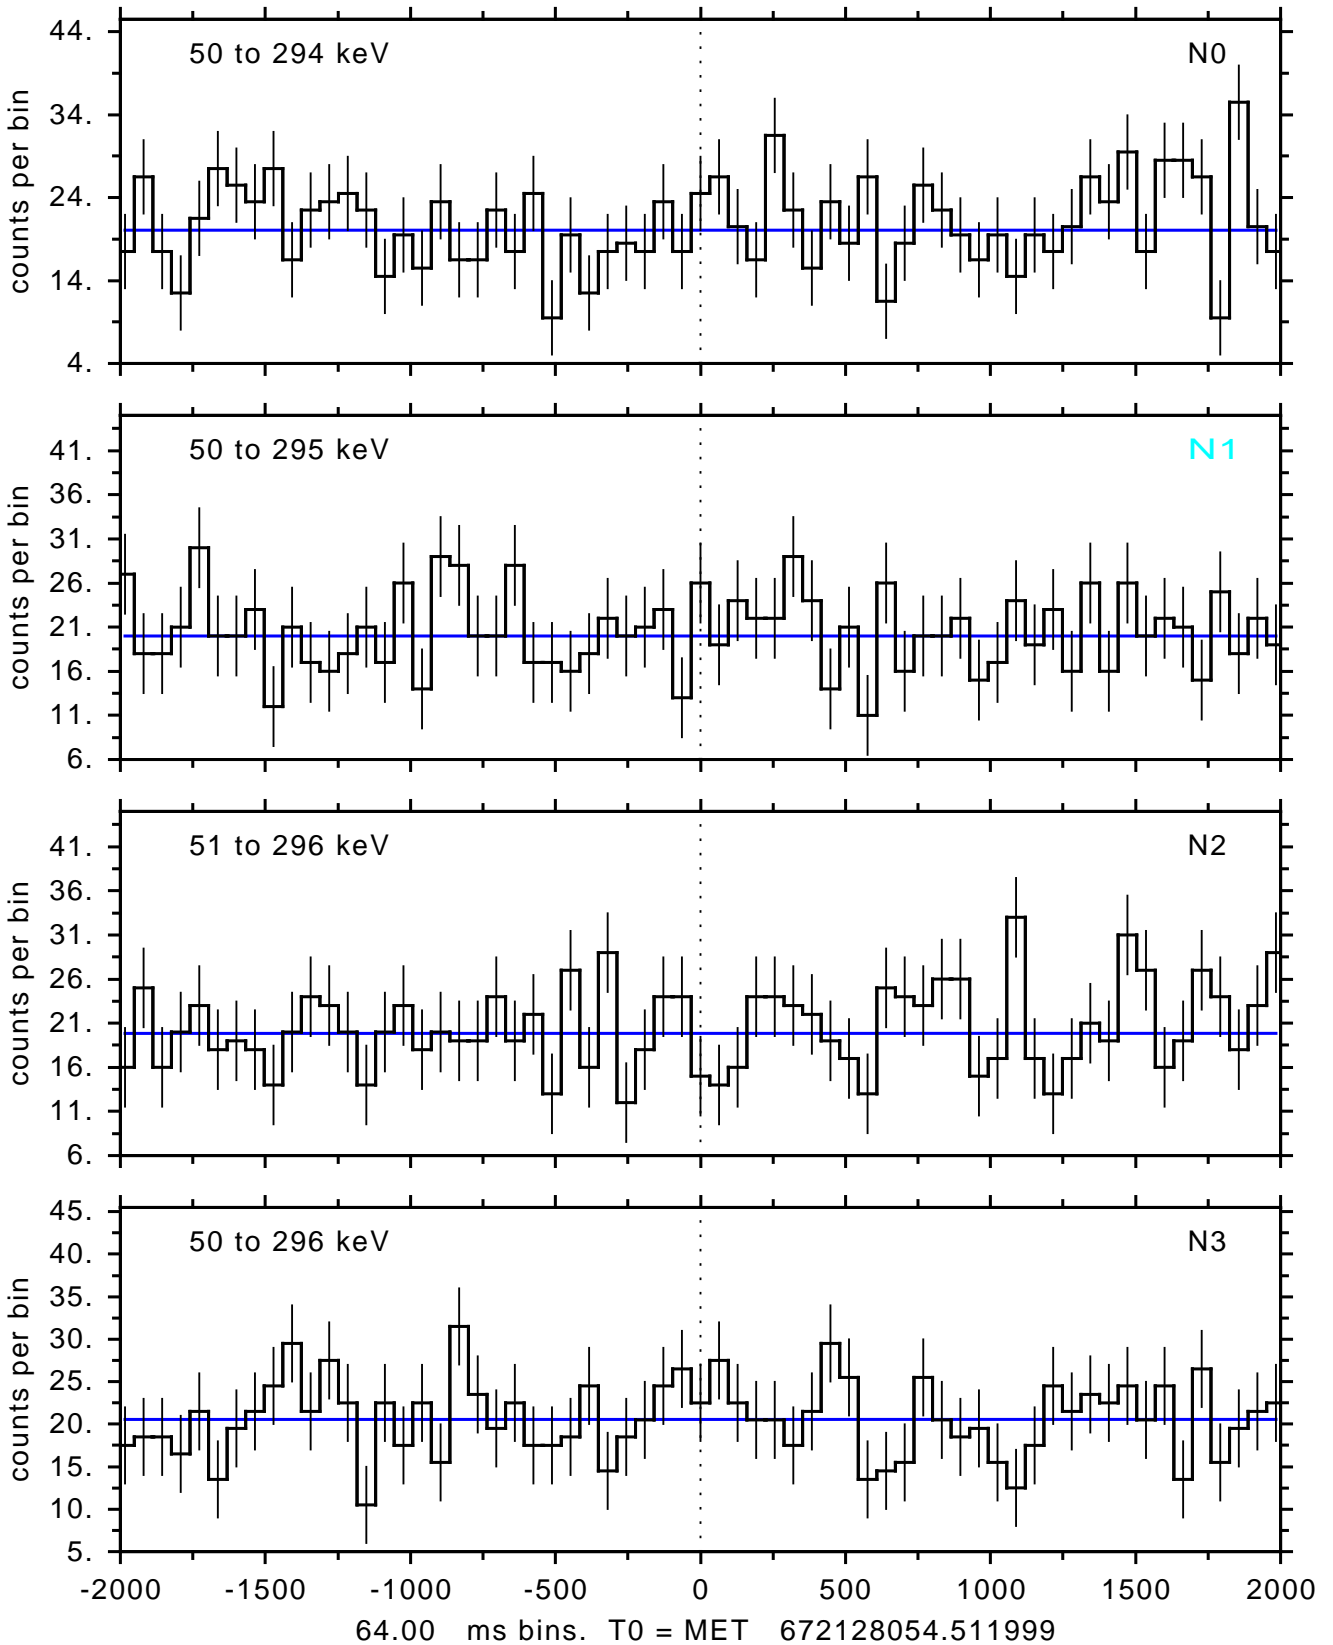

sGRB ver 116b of 2020 Feb 14 run on 2022-04-20 15:26:52
T0 = 672128054.511999 = 2022-04-20 06:14:09.512000
Algr: 4: P01 of F0001: glg_tte_b0_220420_06z_v00

sGRB ver 116b of 2020 Feb 14 run on 2022-04-20 15:26:52
T0 = 672128054.511999 = 2022-04-20 06:14:09.512000
Algr: 4: P01 of F0001: glg_tte_b0_220420_06z_v00