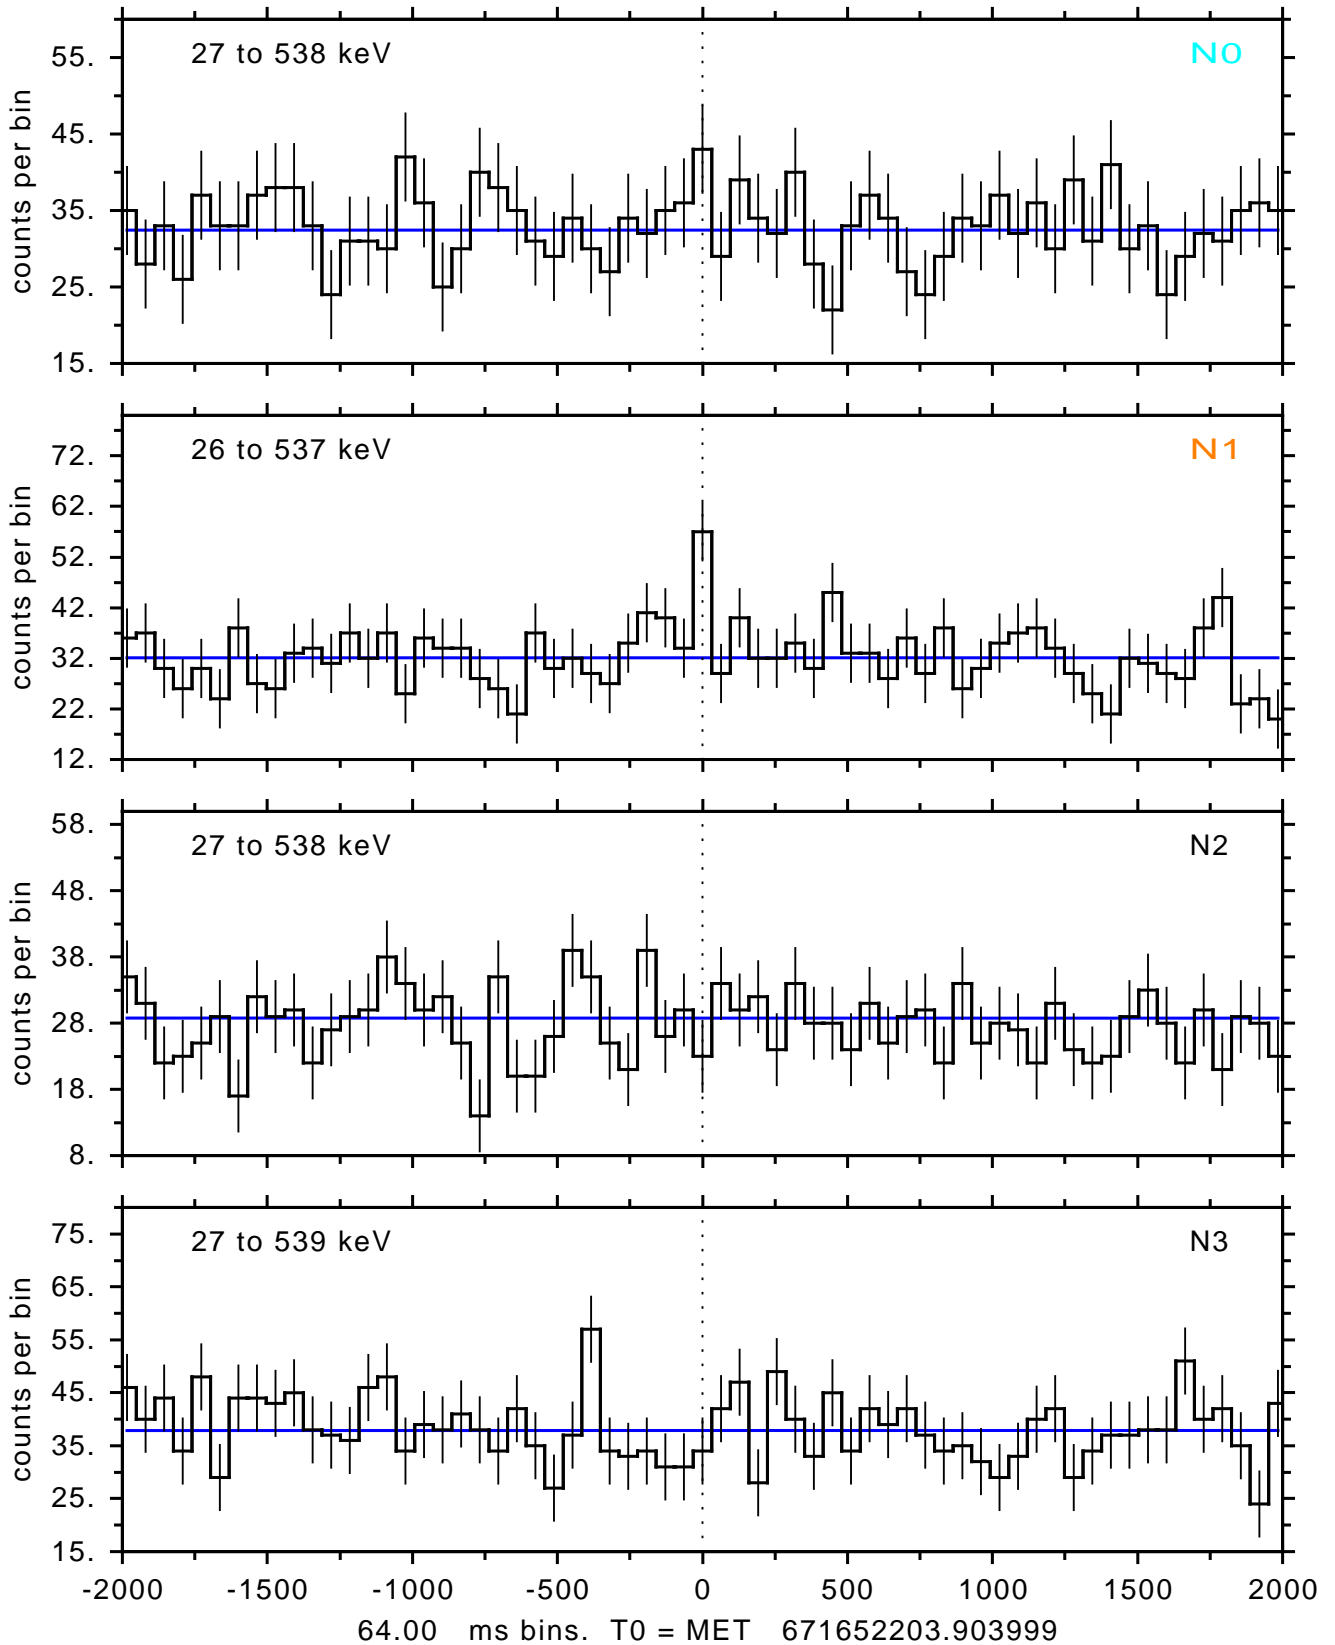

sGRB ver 116b of 2020 Feb 14 run on 2022-04-14 17:35:25

T0 = 671652203.903999 = 2022-04-14 18:03:18.904000

Algr: 1: P01 of F0001: glg_tte_b0_220414_18z_v00

sGRB ver 116b of 2020 Feb 14 run on 2022-04-14 17:35:25
T0 = 671652203.903999 = 2022-04-14 18:03:18.904000
Algr: 1: P01 of F0001: glg_tte_b0_220414_18z_v00