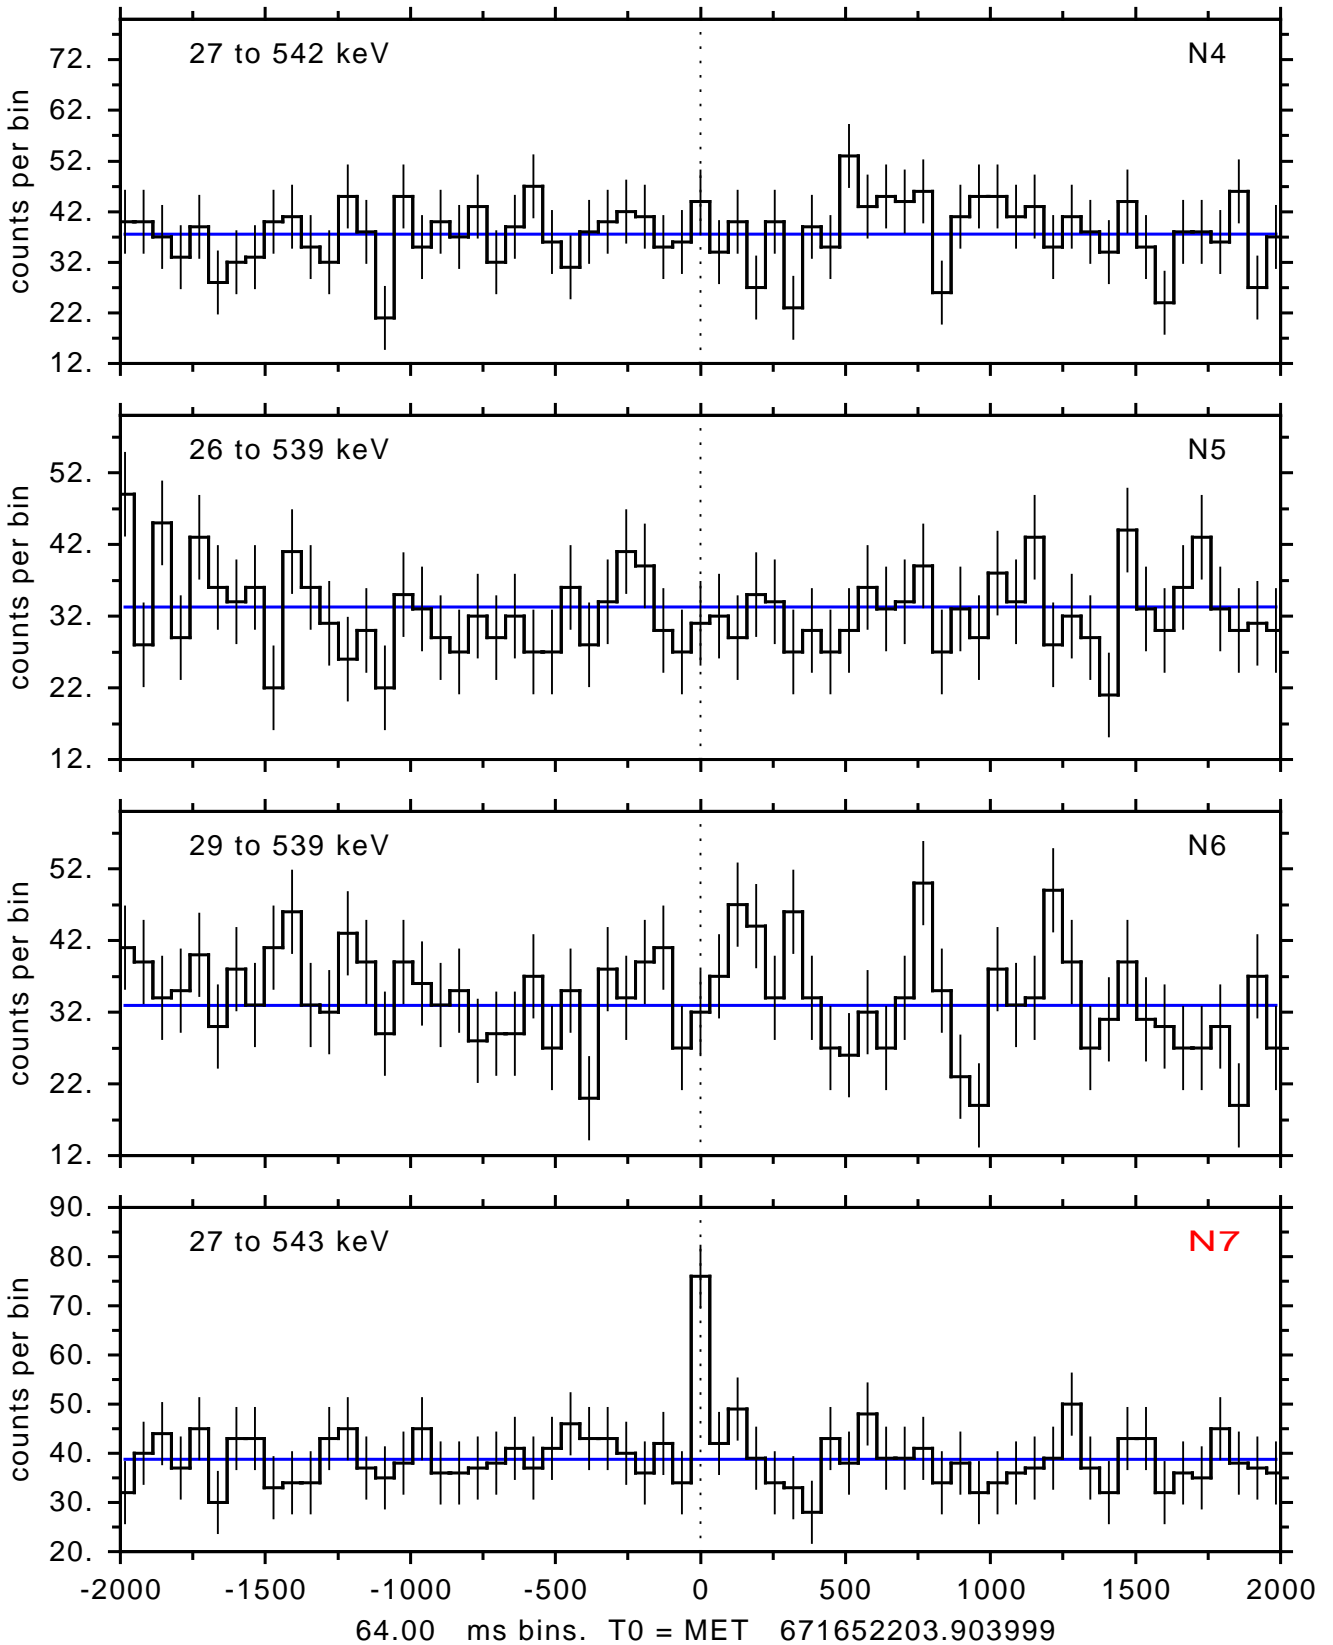

sGRB ver 116b of 2020 Feb 14 run on 2022-04-14 17:35:25

T0 = 671652203.903999 = 2022-04-14 18:03:18.904000

Algr: 1: P01 of F0001: glg_tte_b0_220414_18z_v00

sGRB ver 116b of 2020 Feb 14 run on 2022-04-14 17:35:25
T0 = 671652203.903999 = 2022-04-14 18:03:18.904000
Algr: 1: P01 of F0001: glg_tte_b0_220414_18z_v00