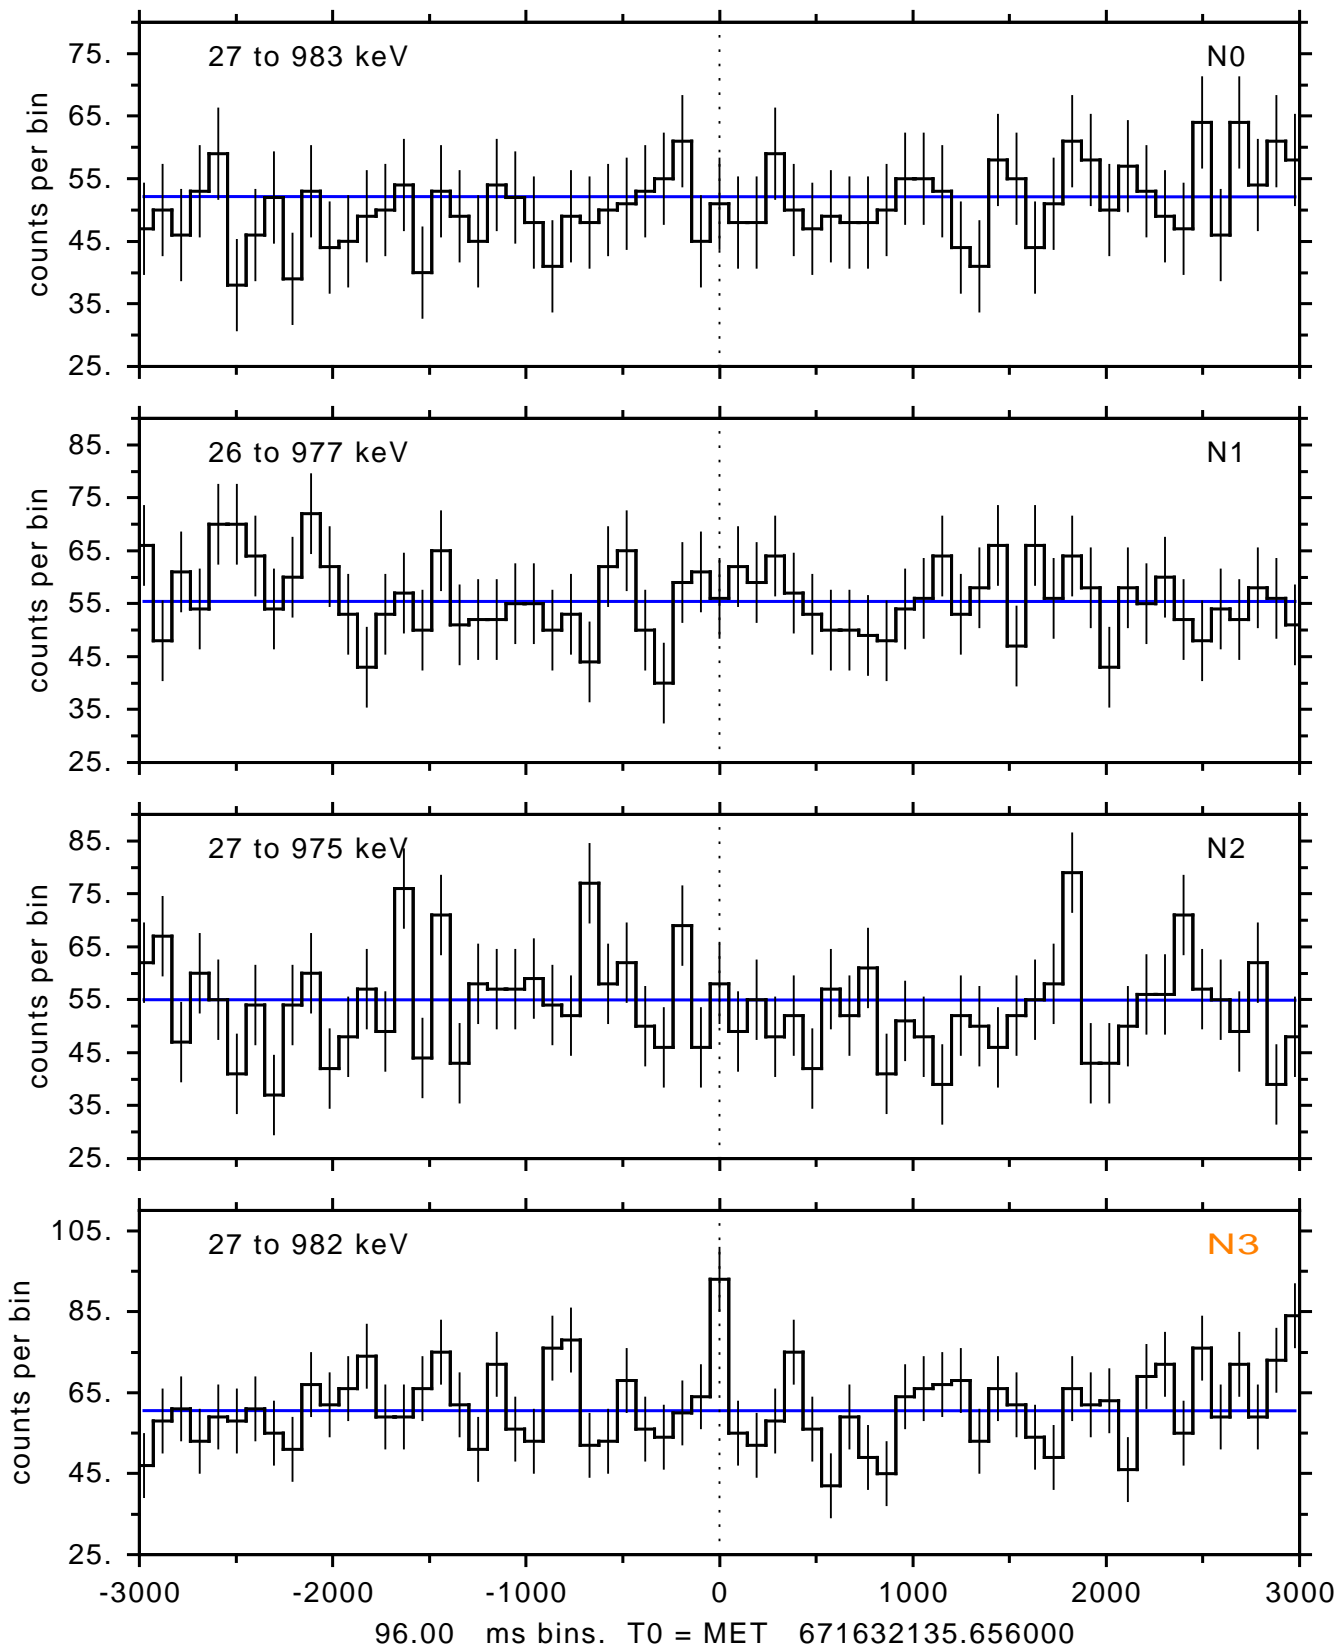

sGRB ver 116b of 2020 Feb 14 run on 2022-04-14 10:05:41

T0 = 671632135.656000 = 2022-04-14 12:28:50.656000

Algr: 5: P01 of F0001: glg_tte_b0_220414_12z_v00

sGRB ver 116b of 2020 Feb 14 run on 2022-04-14 10:05:41
T0 = 671632135.656000 = 2022-04-14 12:28:50.656000
Algr: 5: P01 of F0001: glg_tte_b0_220414_12z_v00