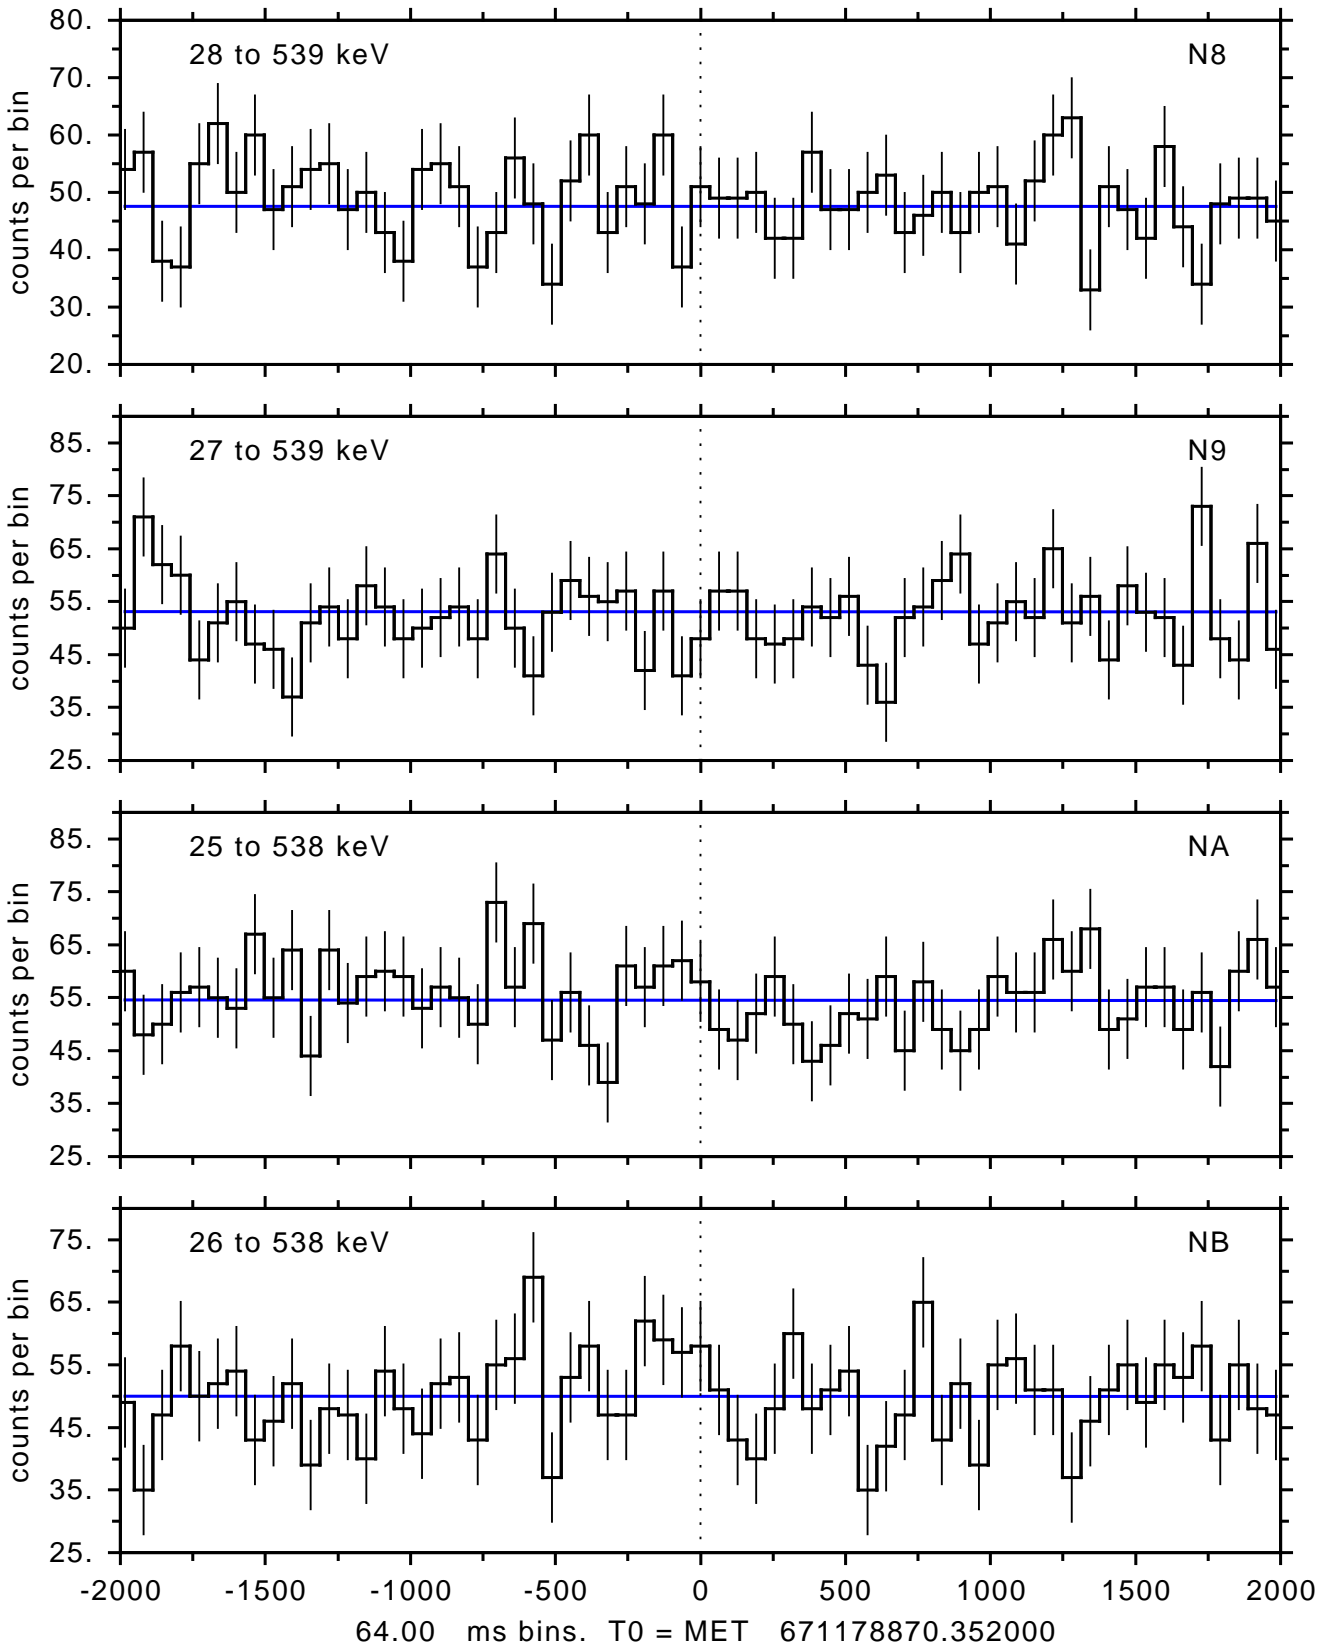

sGRB ver 116b of 2020 Feb 14 run on 2022-04-09 05:28:15  
T0 = 671178870.352000 = 2022-04-09 06:34:25.352000  
Algr: 1: P02 of F0001: glg\_tte\_b0\_220409\_06z\_v00

sGRB ver 116b of 2020 Feb 14 run on 2022-04-09 05:28:15  
T0 = 671178870.352000 = 2022-04-09 06:34:25.352000  
Algr: 1: P02 of F0001: glg\_tte\_b0\_220409\_06z\_v00