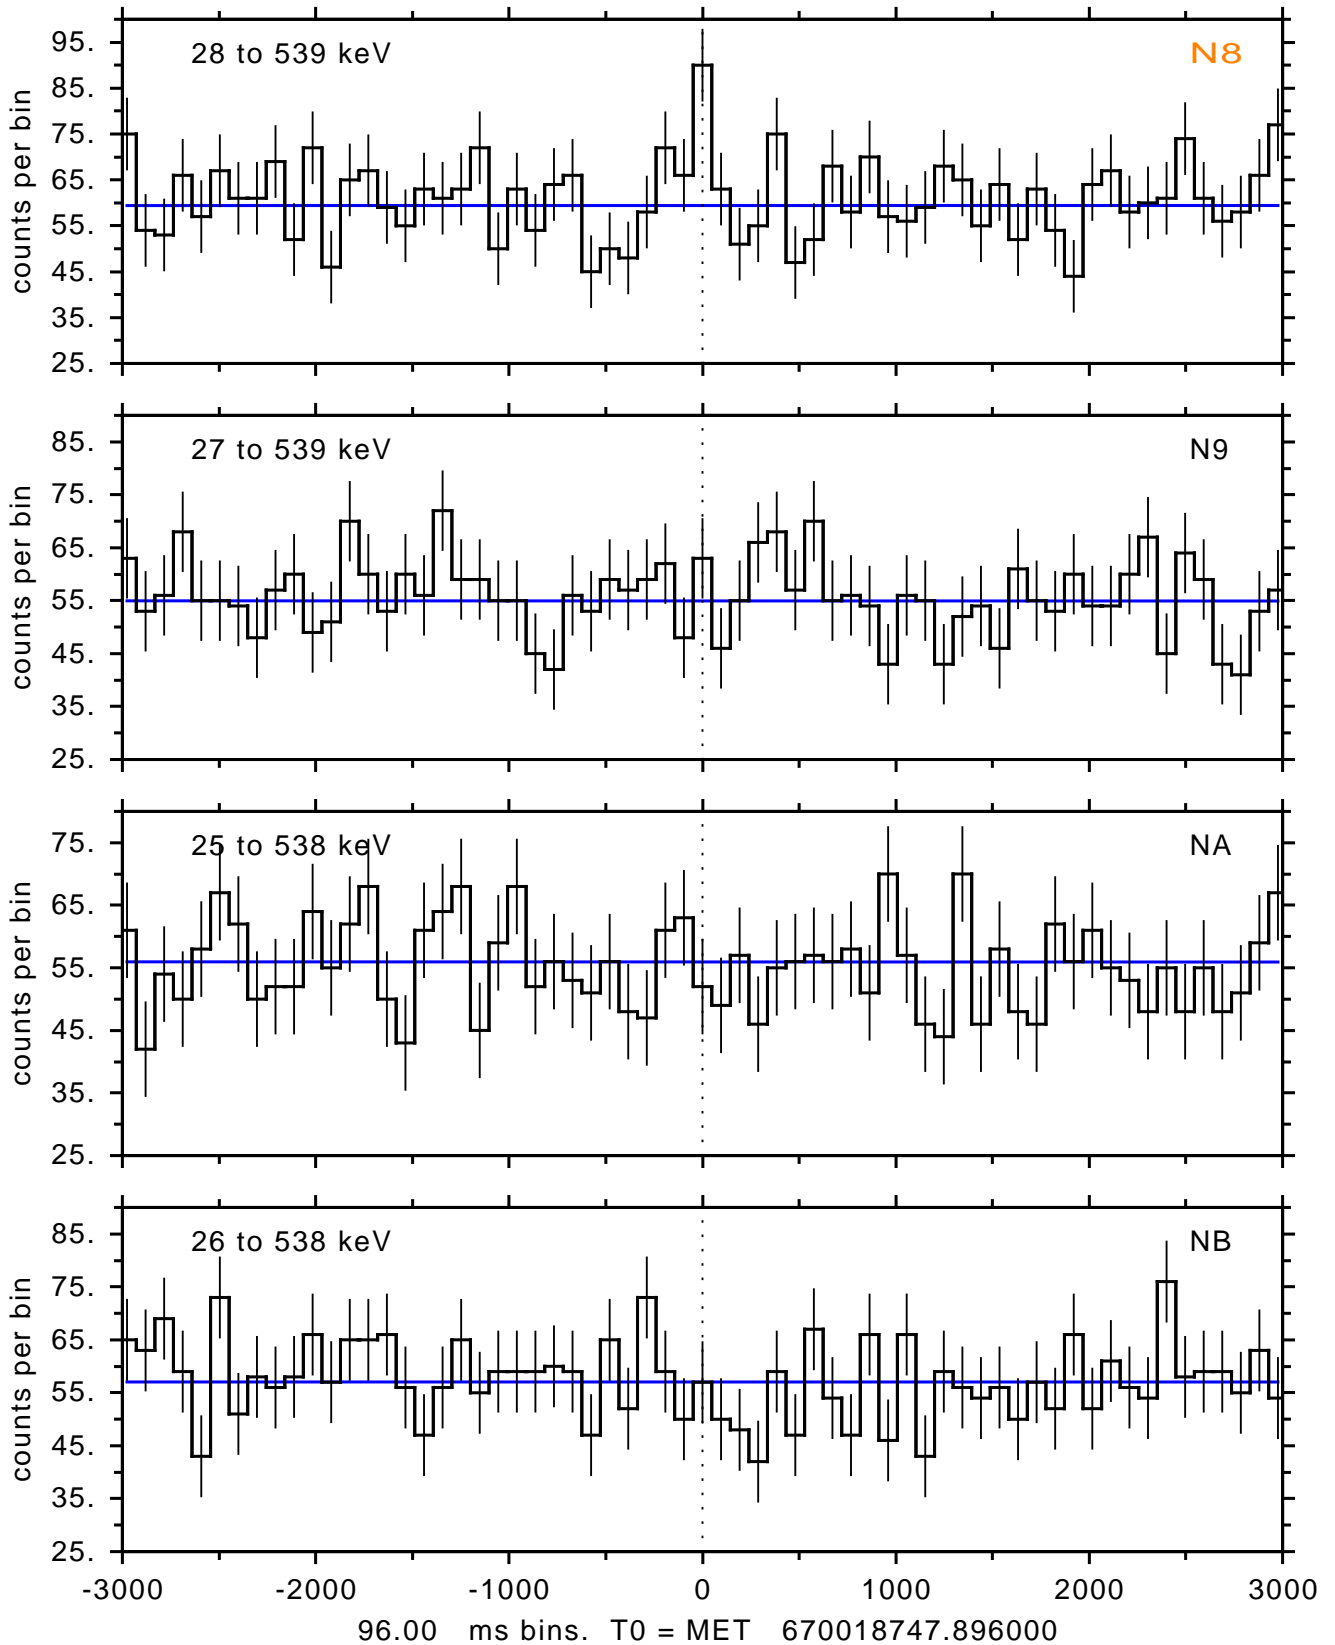

sGRB ver 116b of 2020 Feb 14 run on 2022-03-26 18:40:41
T0 = 670018747.896000 = 2022-03-26 20:19:02.896000
Algr: 1: P02 of F0001: glg_tte_b0_220326_20z_v00

sGRB ver 116b of 2020 Feb 14 run on 2022-03-26 18:40:41
T0 = 670018747.896000 = 2022-03-26 20:19:02.896000
Algr: 1: P02 of F0001: glg_tte_b0_220326_20z_v00