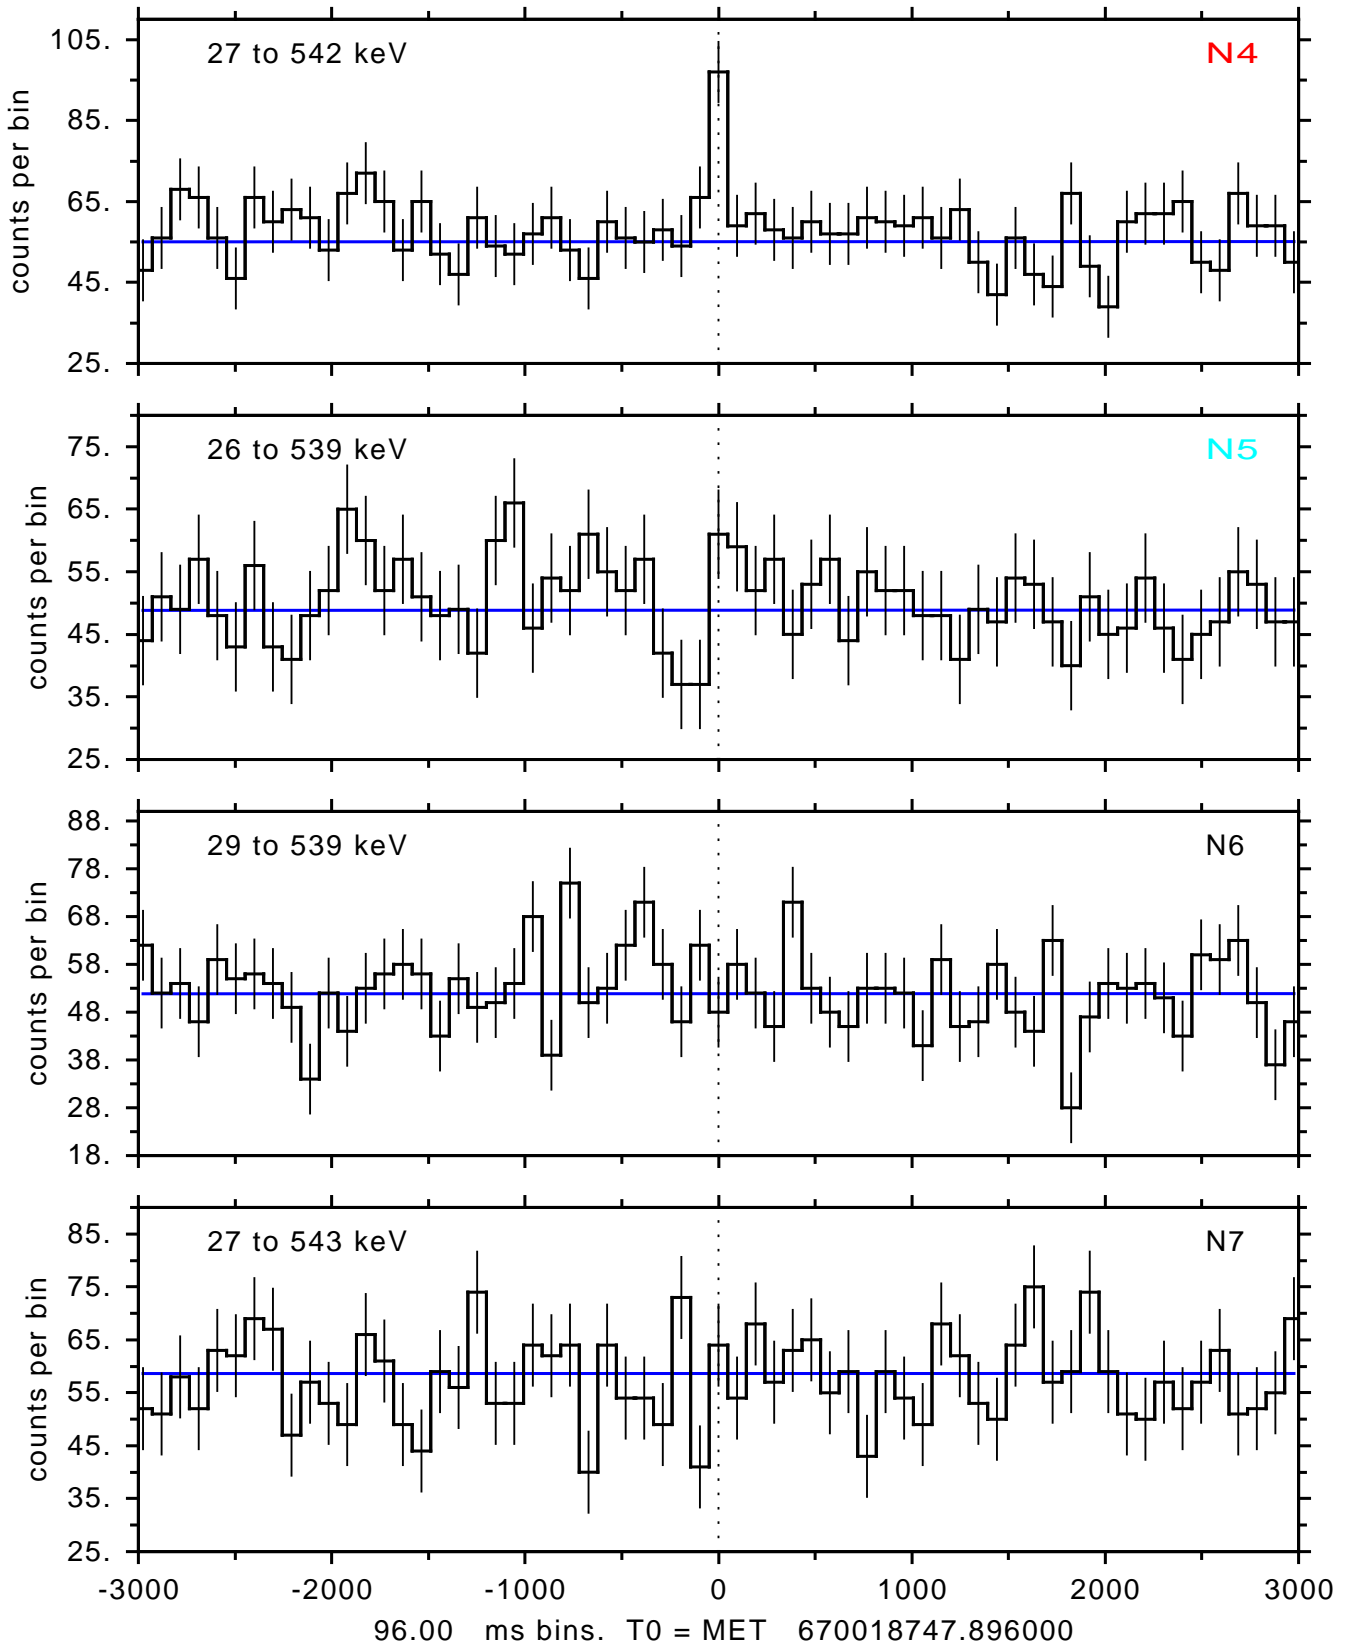

sGRB ver 116b of 2020 Feb 14 run on 2022-03-26 18:40:41
T0 = 670018747.896000 = 2022-03-26 20:19:02.896000
Algr: 1: P02 of F0001: glg_tte_b0_220326_20z_v00

sGRB ver 116b of 2020 Feb 14 run on 2022-03-26 18:40:41
T0 = 670018747.896000 = 2022-03-26 20:19:02.896000
Algr: 1: P02 of F0001: glg_tte_b0_220326_20z_v00