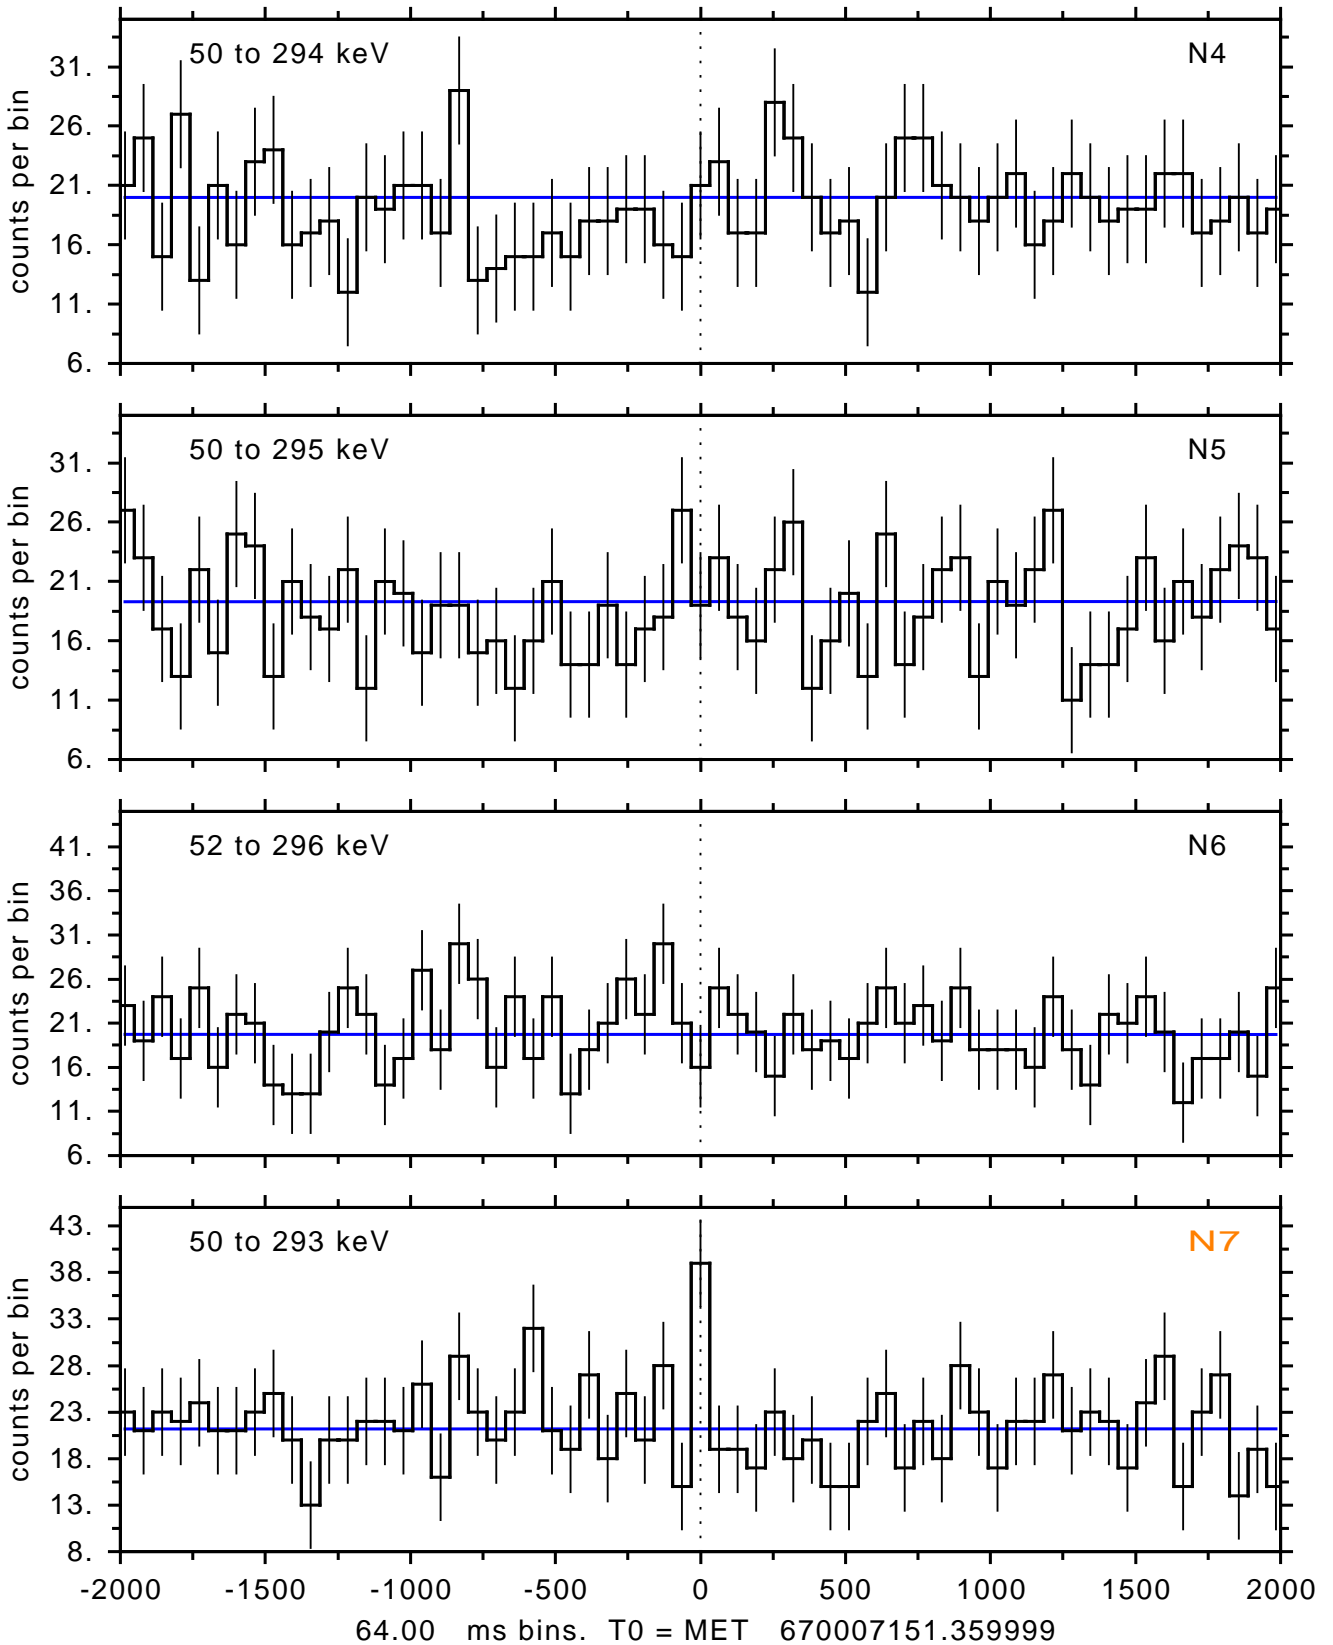

sGRB ver 116b of 2020 Feb 14 run on 2022-03-26 15:27:43

T0 = 670007151.359999 = 2022-03-26 17:05:46.360000

Algr: 4: P01 of F0001: glg_tte_b0_220326_17z_v00

sGRB ver 116b of 2020 Feb 14 run on 2022-03-26 15:27:43
T0 = 670007151.359999 = 2022-03-26 17:05:46.360000
Algr: 4: P01 of F0001: glg_tte_b0_220326_17z_v00