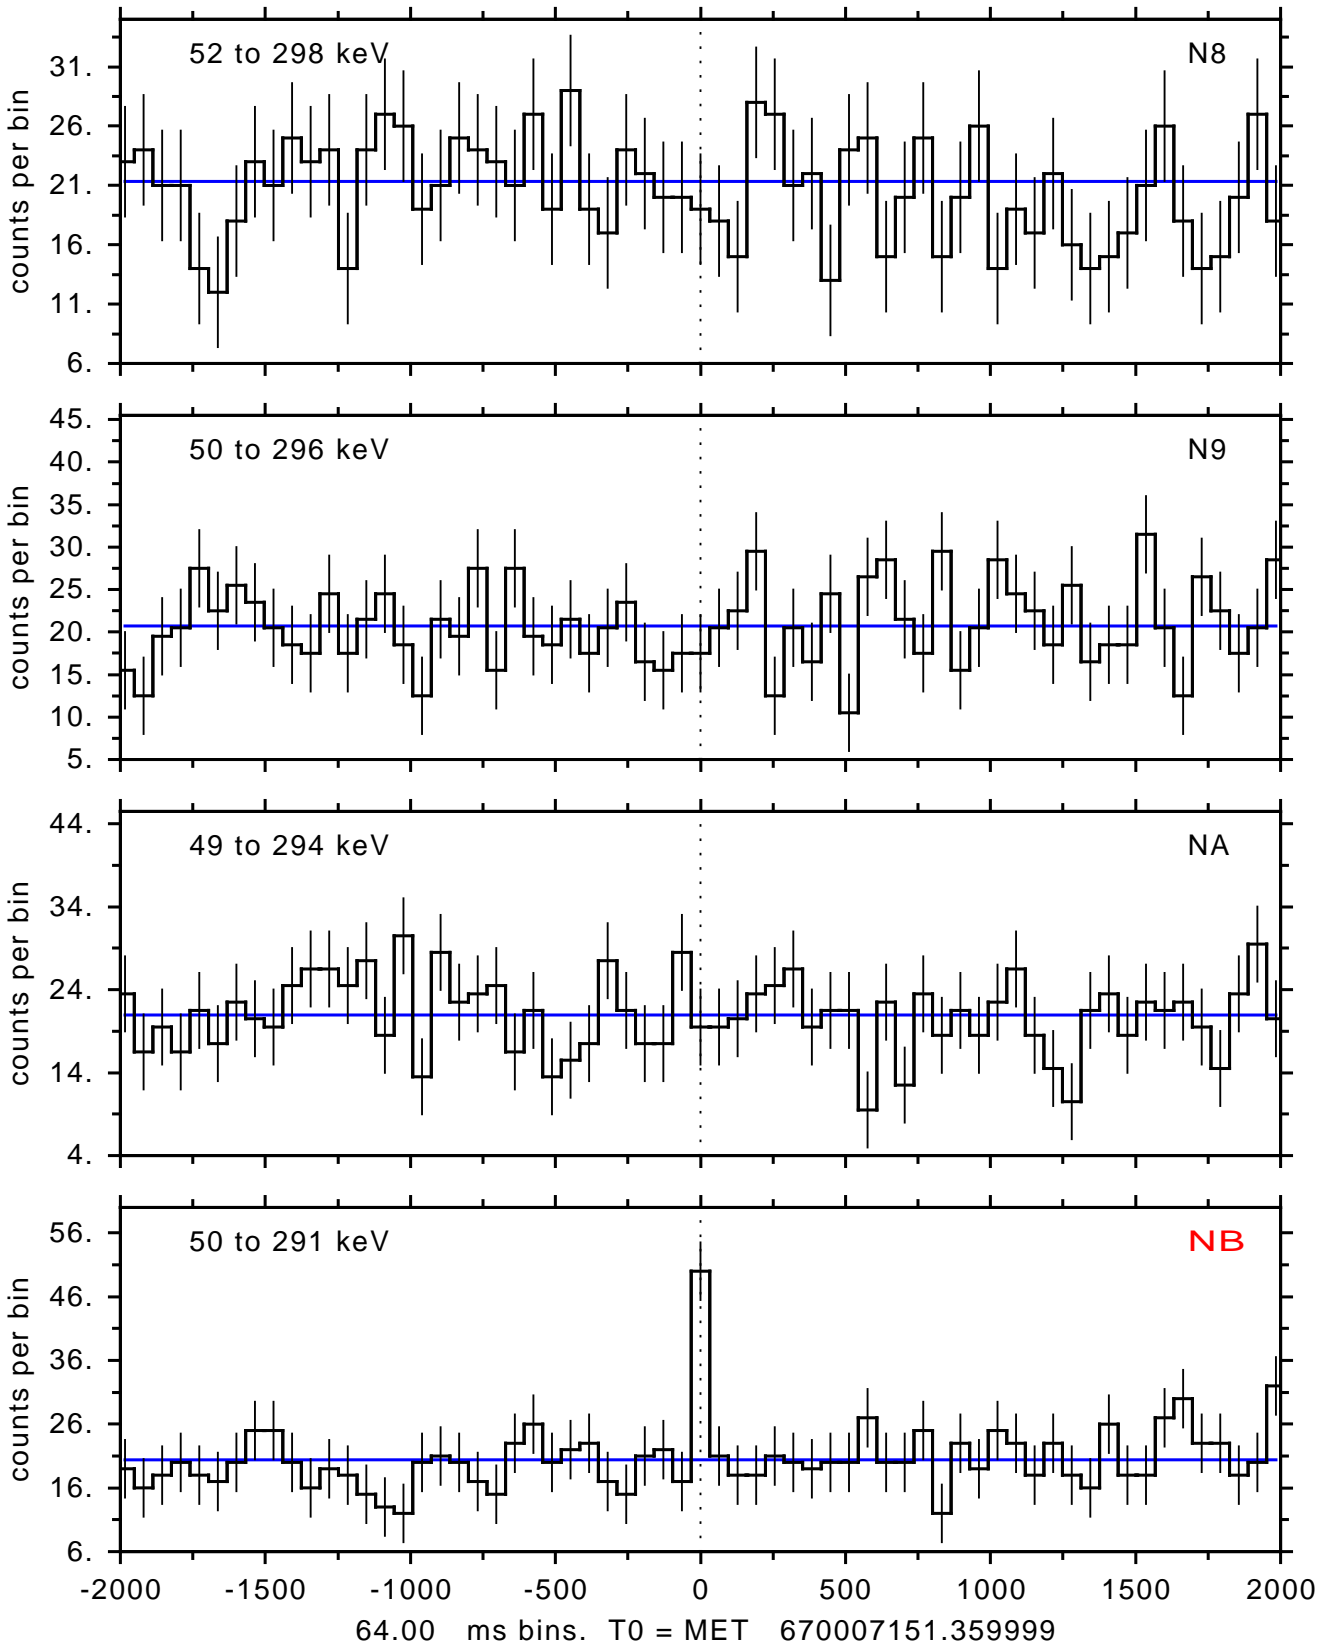

sGRB ver 116b of 2020 Feb 14 run on 2022-03-26 15:27:43

T0 = 670007151.359999 = 2022-03-26 17:05:46.360000

Algr: 4: P01 of F0001: glg_tte_b0_220326_17z_v00

sGRB ver 116b of 2020 Feb 14 run on 2022-03-26 15:27:43
T0 = 670007151.359999 = 2022-03-26 17:05:46.360000
Algr: 4: P01 of F0001: glg_tte_b0_220326_17z_v00