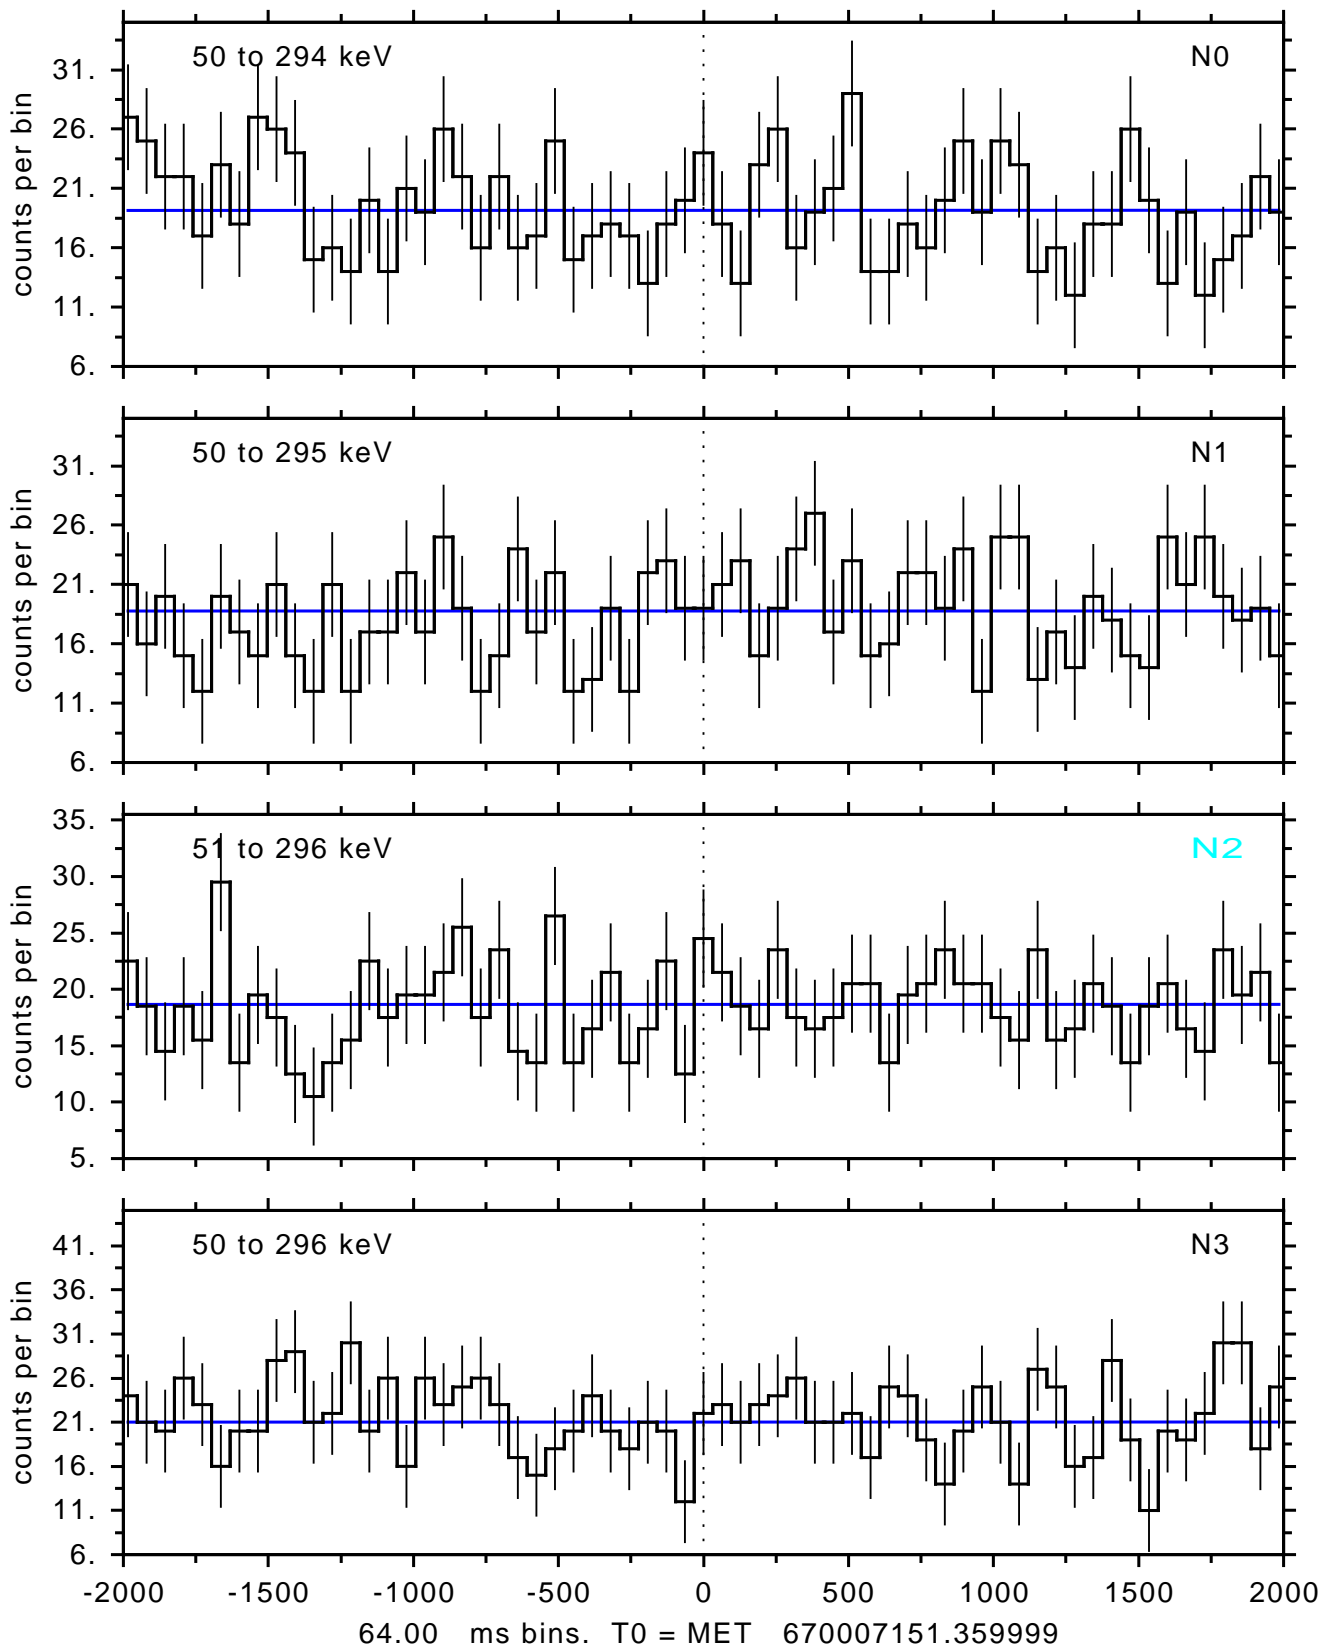

sGRB ver 116b of 2020 Feb 14 run on 2022-03-26 15:27:43

T0 = 670007151.359999 = 2022-03-26 17:05:46.360000

Algr: 4: P01 of F0001: glg_tte_b0_220326_17z_v00

sGRB ver 116b of 2020 Feb 14 run on 2022-03-26 15:27:43
T0 = 670007151.359999 = 2022-03-26 17:05:46.360000
Algr: 4: P01 of F0001: glg_tte_b0_220326_17z_v00