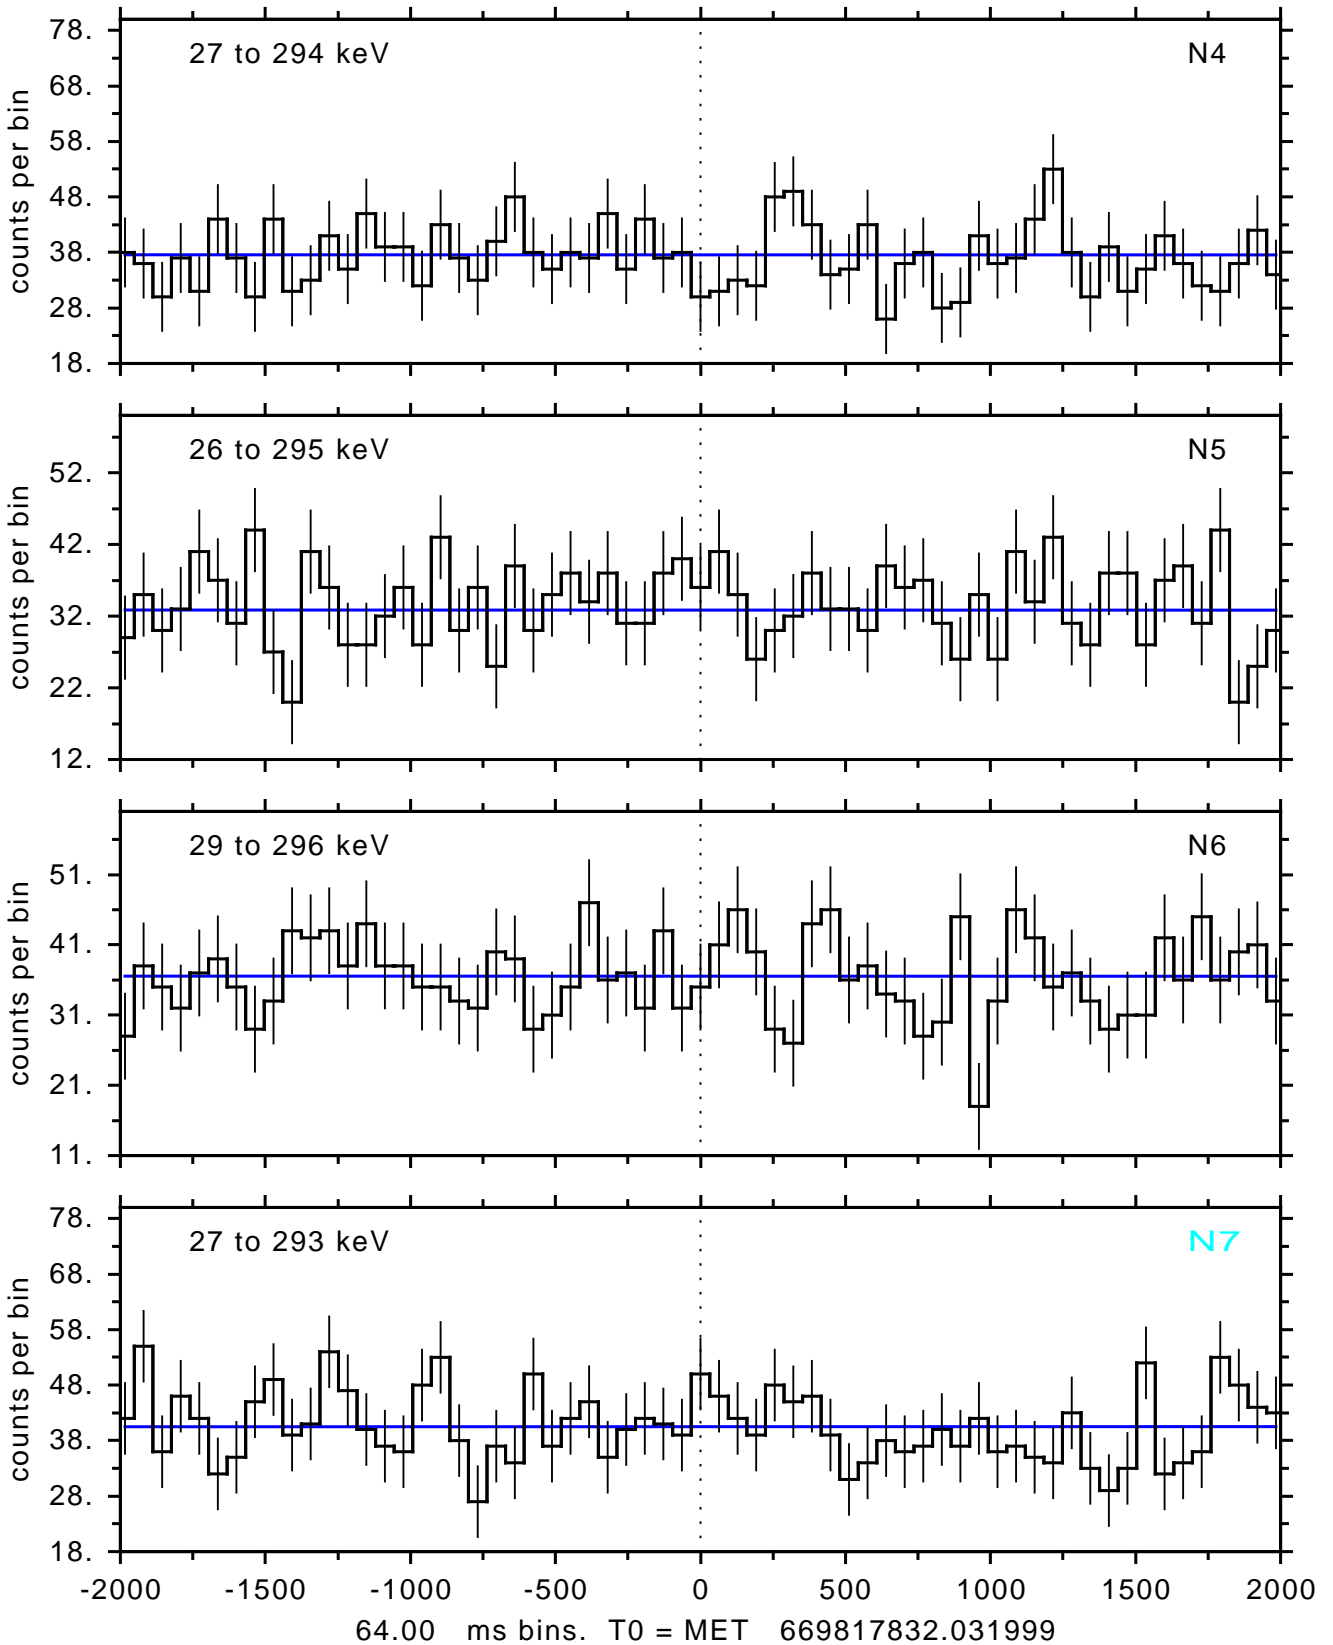

sGRB ver 116b of 2020 Feb 14 run on 2022-03-24 11:05:45
T0 = 669817832.031999 = 2022-03-24 12:30:27.032000
Algr: 3: P01 of F0001: glg_tte_b0_220324_12z_v00

sGRB ver 116b of 2020 Feb 14 run on 2022-03-24 11:05:45
T0 = 669817832.031999 = 2022-03-24 12:30:27.032000
Algr: 3: P01 of F0001: glg_tte_b0_220324_12z_v00