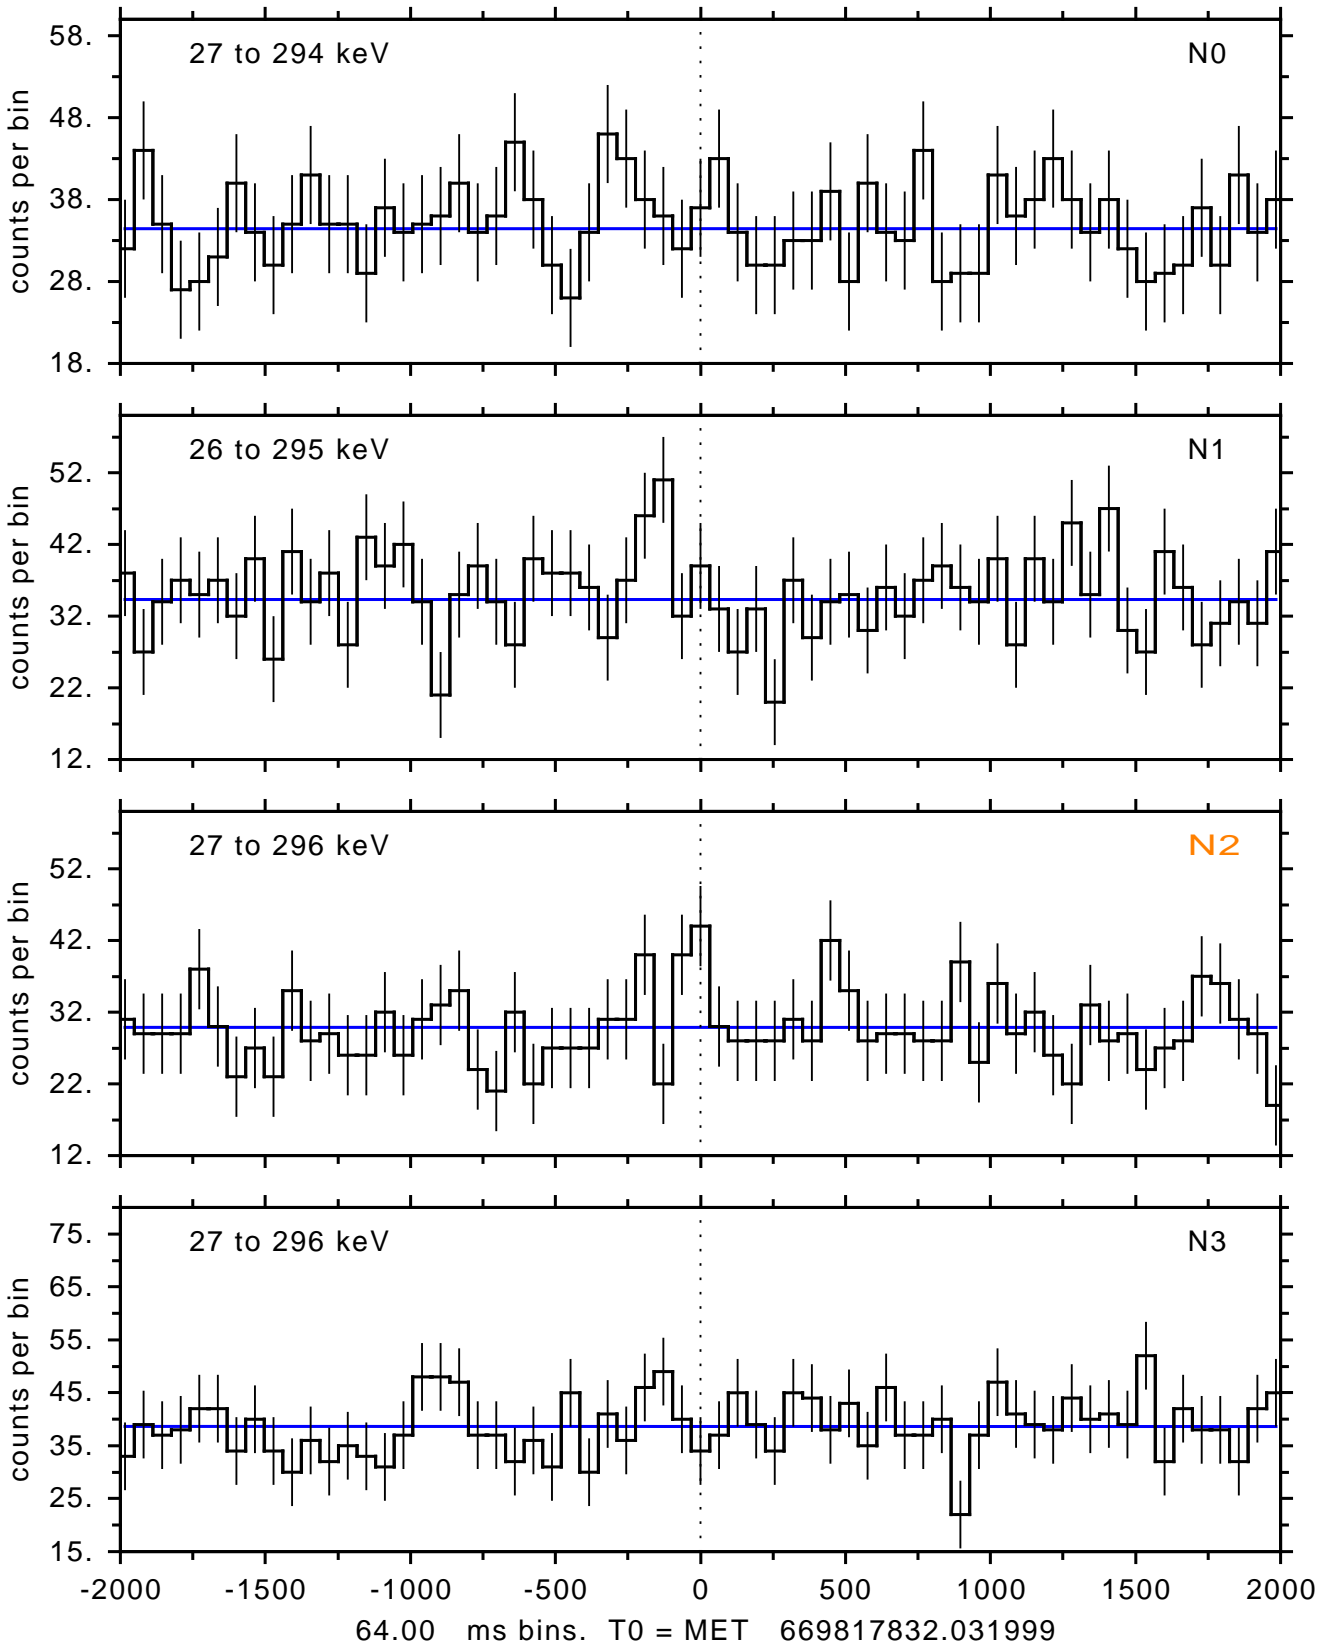

sGRB ver 116b of 2020 Feb 14 run on 2022-03-24 11:05:45
T0 = 669817832.031999 = 2022-03-24 12:30:27.032000
Algr: 3: P01 of F0001: glg_tte_b0_220324_12z_v00

sGRB ver 116b of 2020 Feb 14 run on 2022-03-24 11:05:45
T0 = 669817832.031999 = 2022-03-24 12:30:27.032000
Algr: 3: P01 of F0001: glg_tte_b0_220324_12z_v00