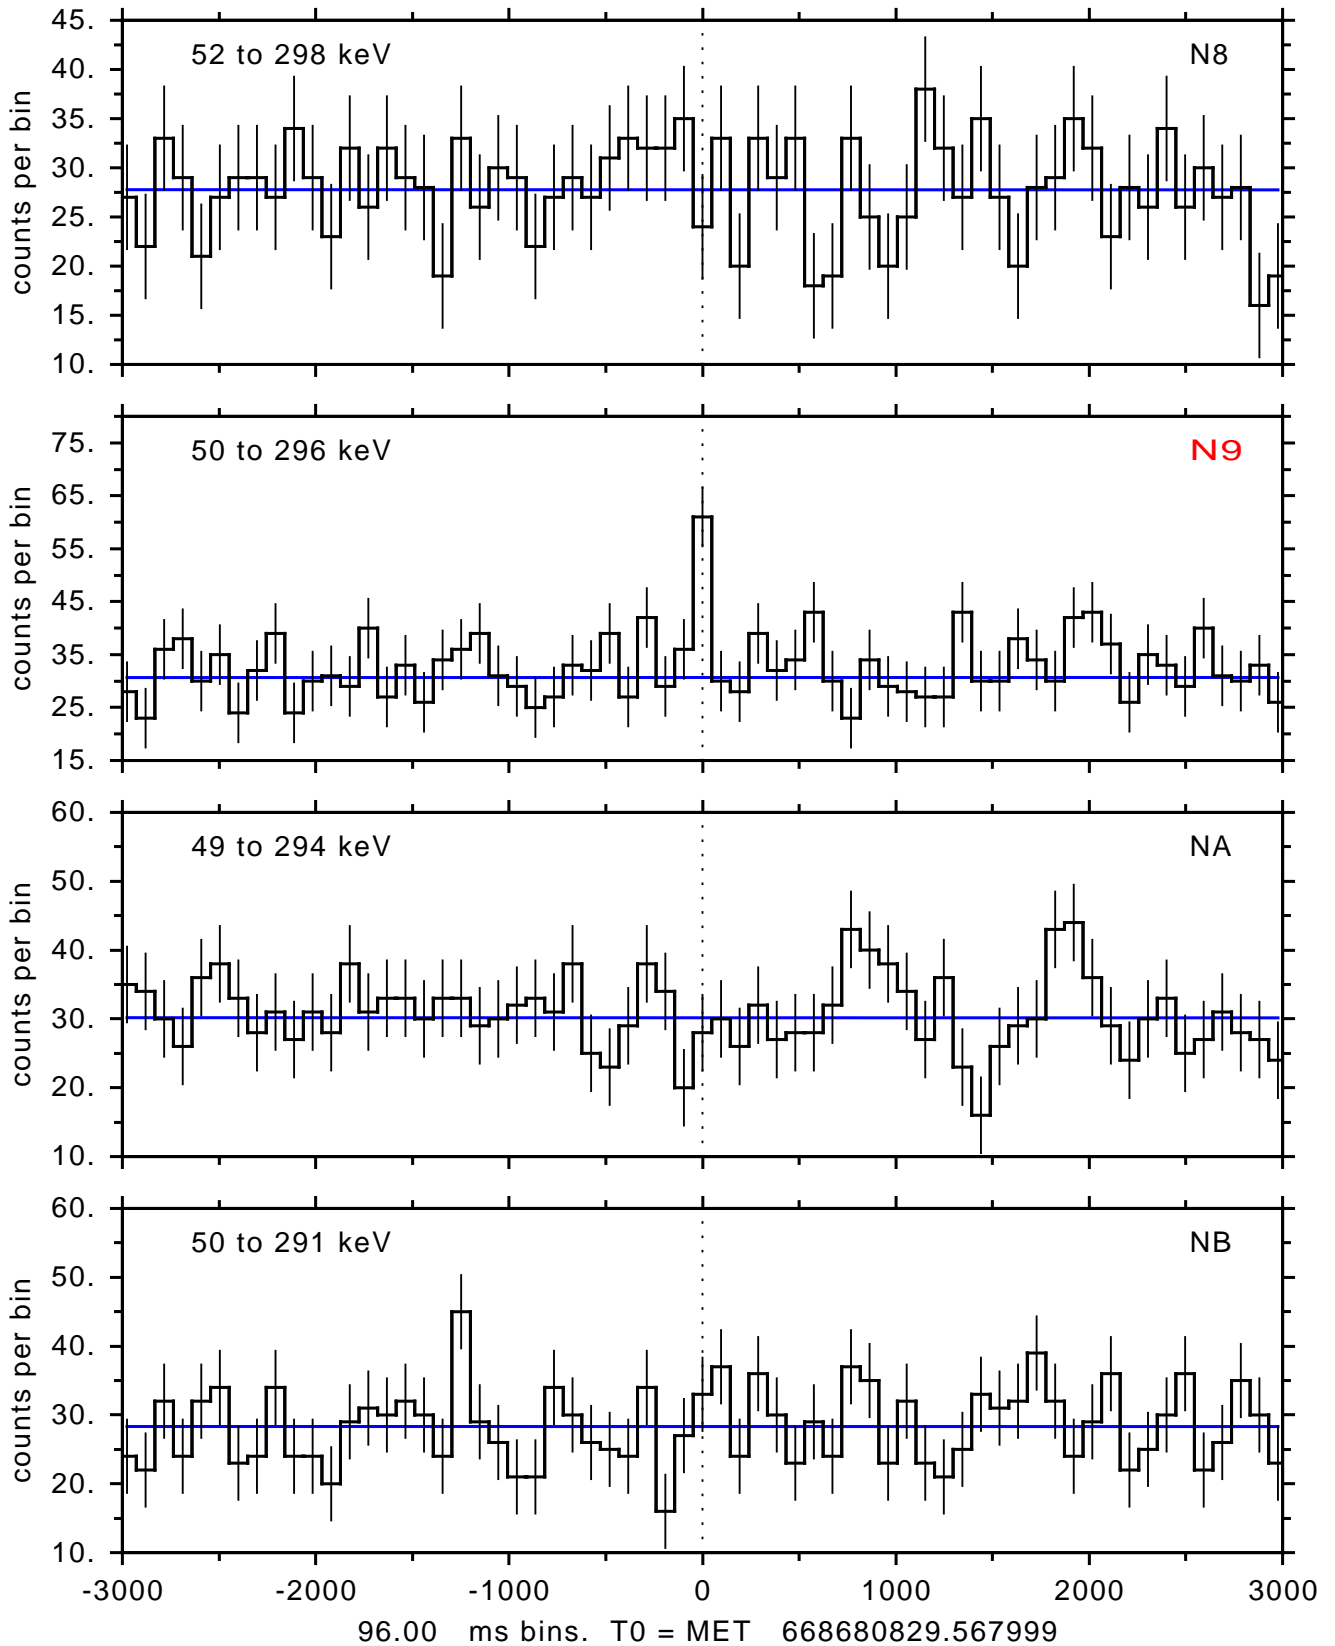

sGRB ver 116b of 2020 Feb 14 run on 2022-03-11 08:10:39  
T0 = 668680829.567999 = 2022-03-11 08:40:24.568000  
Algr: 4: P01 of F0001: glg\_tte\_b0\_220311\_08z\_v00

sGRB ver 116b of 2020 Feb 14 run on 2022-03-11 08:10:39  
T0 = 668680829.567999 = 2022-03-11 08:40:24.568000  
Algr: 4: P01 of F0001: glg\_tte\_b0\_220311\_08z\_v00