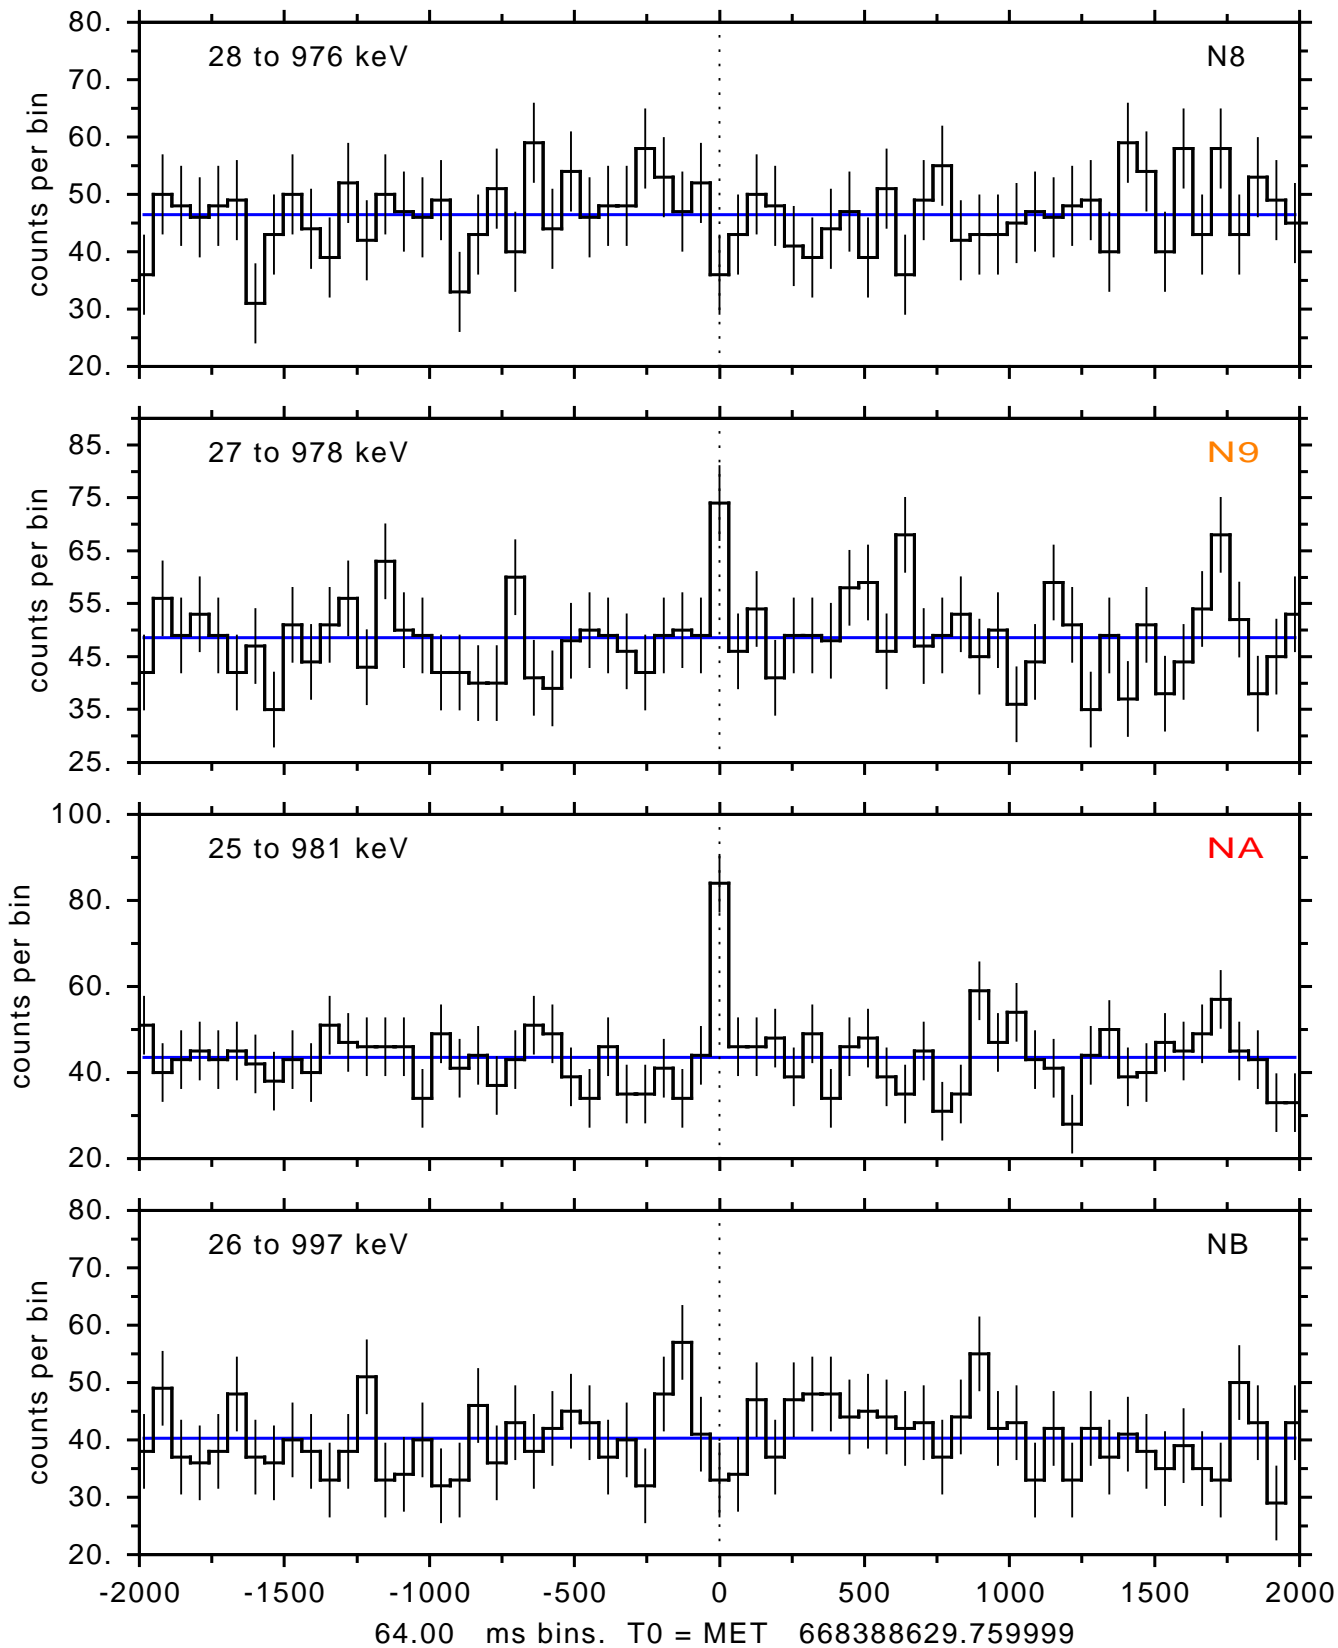

sGRB ver 116b of 2020 Feb 14 run on 2022-03-07 22:20:40
T0 = 668388629.759999 = 2022-03-07 23:30:24.760000
Algr: 5: P01 of F0001: glg_tte_b0_220307_23z_v00

sGRB ver 116b of 2020 Feb 14 run on 2022-03-07 22:20:40
T0 = 668388629.759999 = 2022-03-07 23:30:24.760000
Algr: 5: P01 of F0001: glg_tte_b0_220307_23z_v00