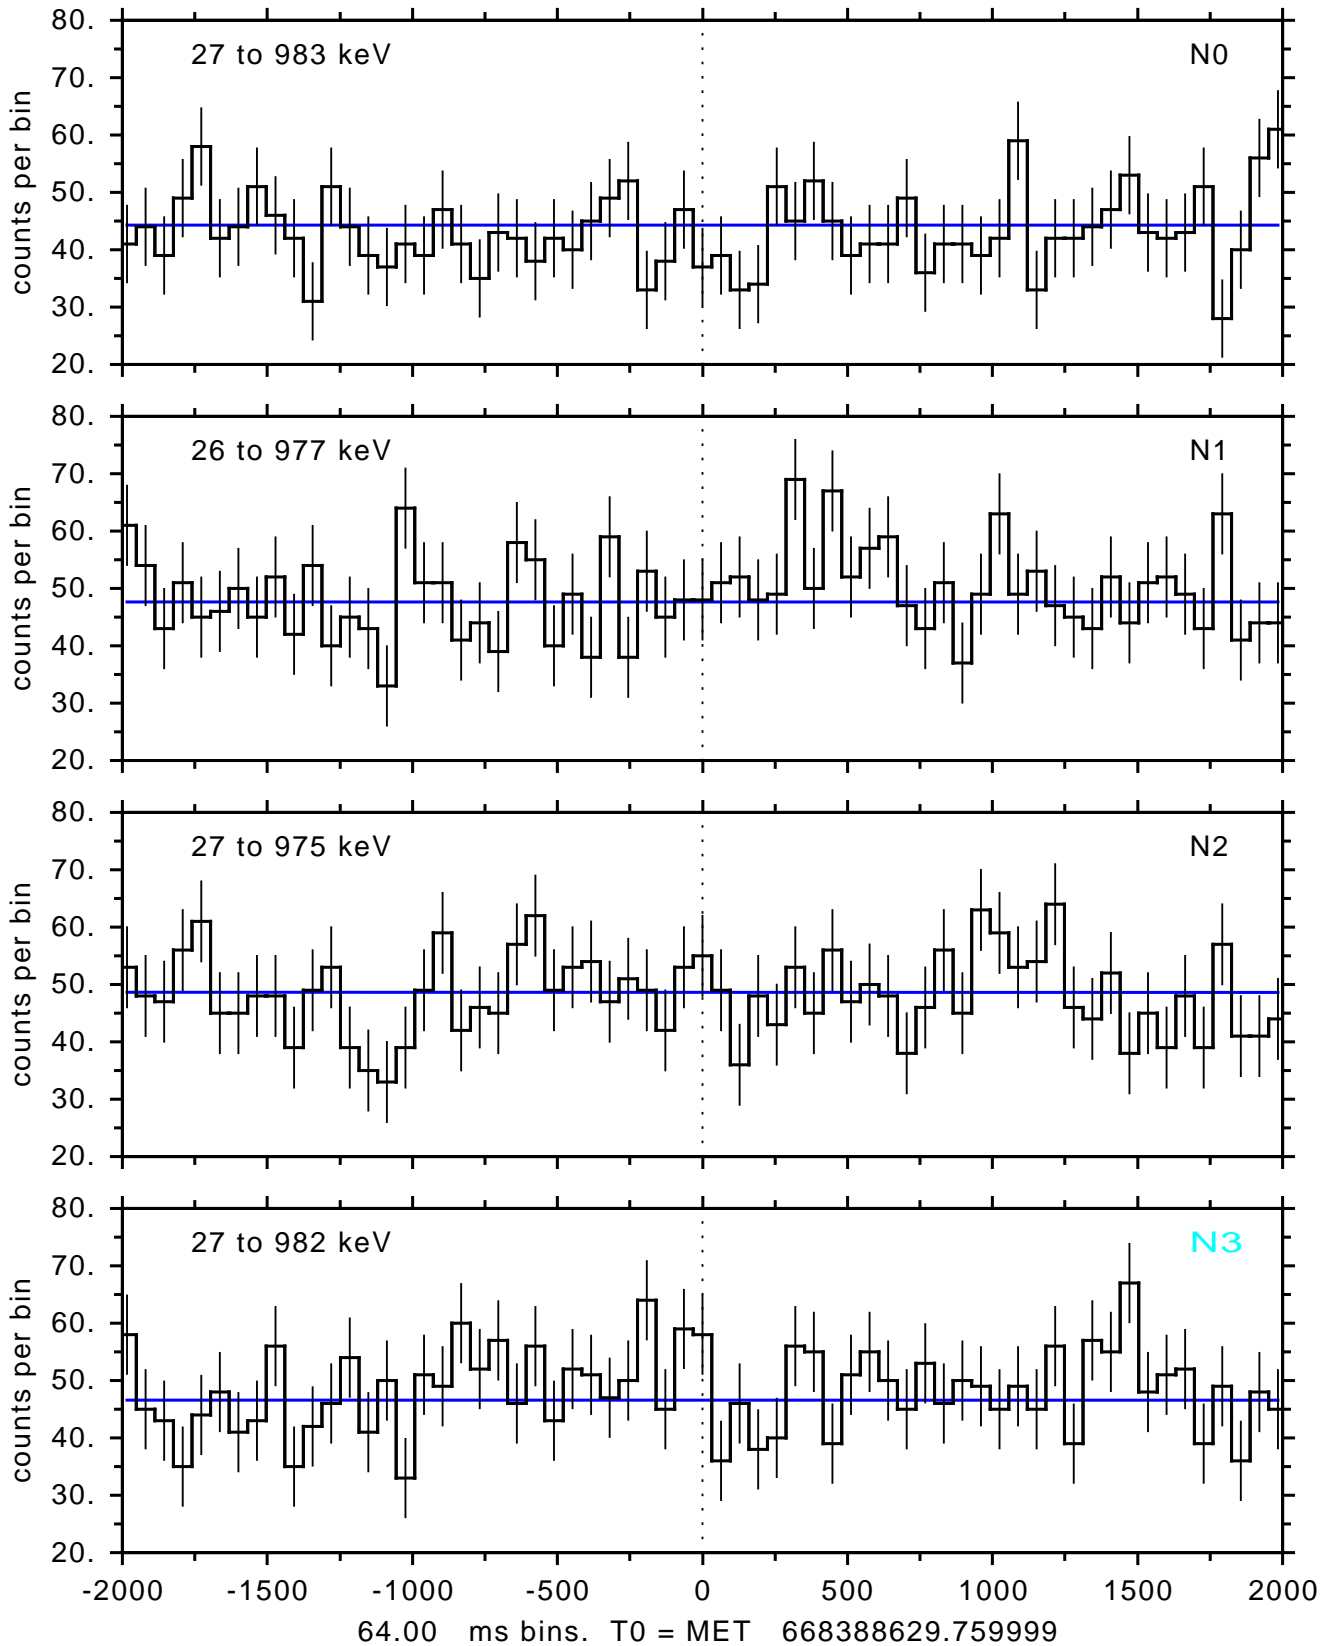

sGRB ver 116b of 2020 Feb 14 run on 2022-03-07 22:20:40
T0 = 668388629.759999 = 2022-03-07 23:30:24.760000
Algr: 5: P01 of F0001: glg_tte_b0_220307_23z_v00

sGRB ver 116b of 2020 Feb 14 run on 2022-03-07 22:20:40
T0 = 668388629.759999 = 2022-03-07 23:30:24.760000
Algr: 5: P01 of F0001: glg_tte_b0_220307_23z_v00