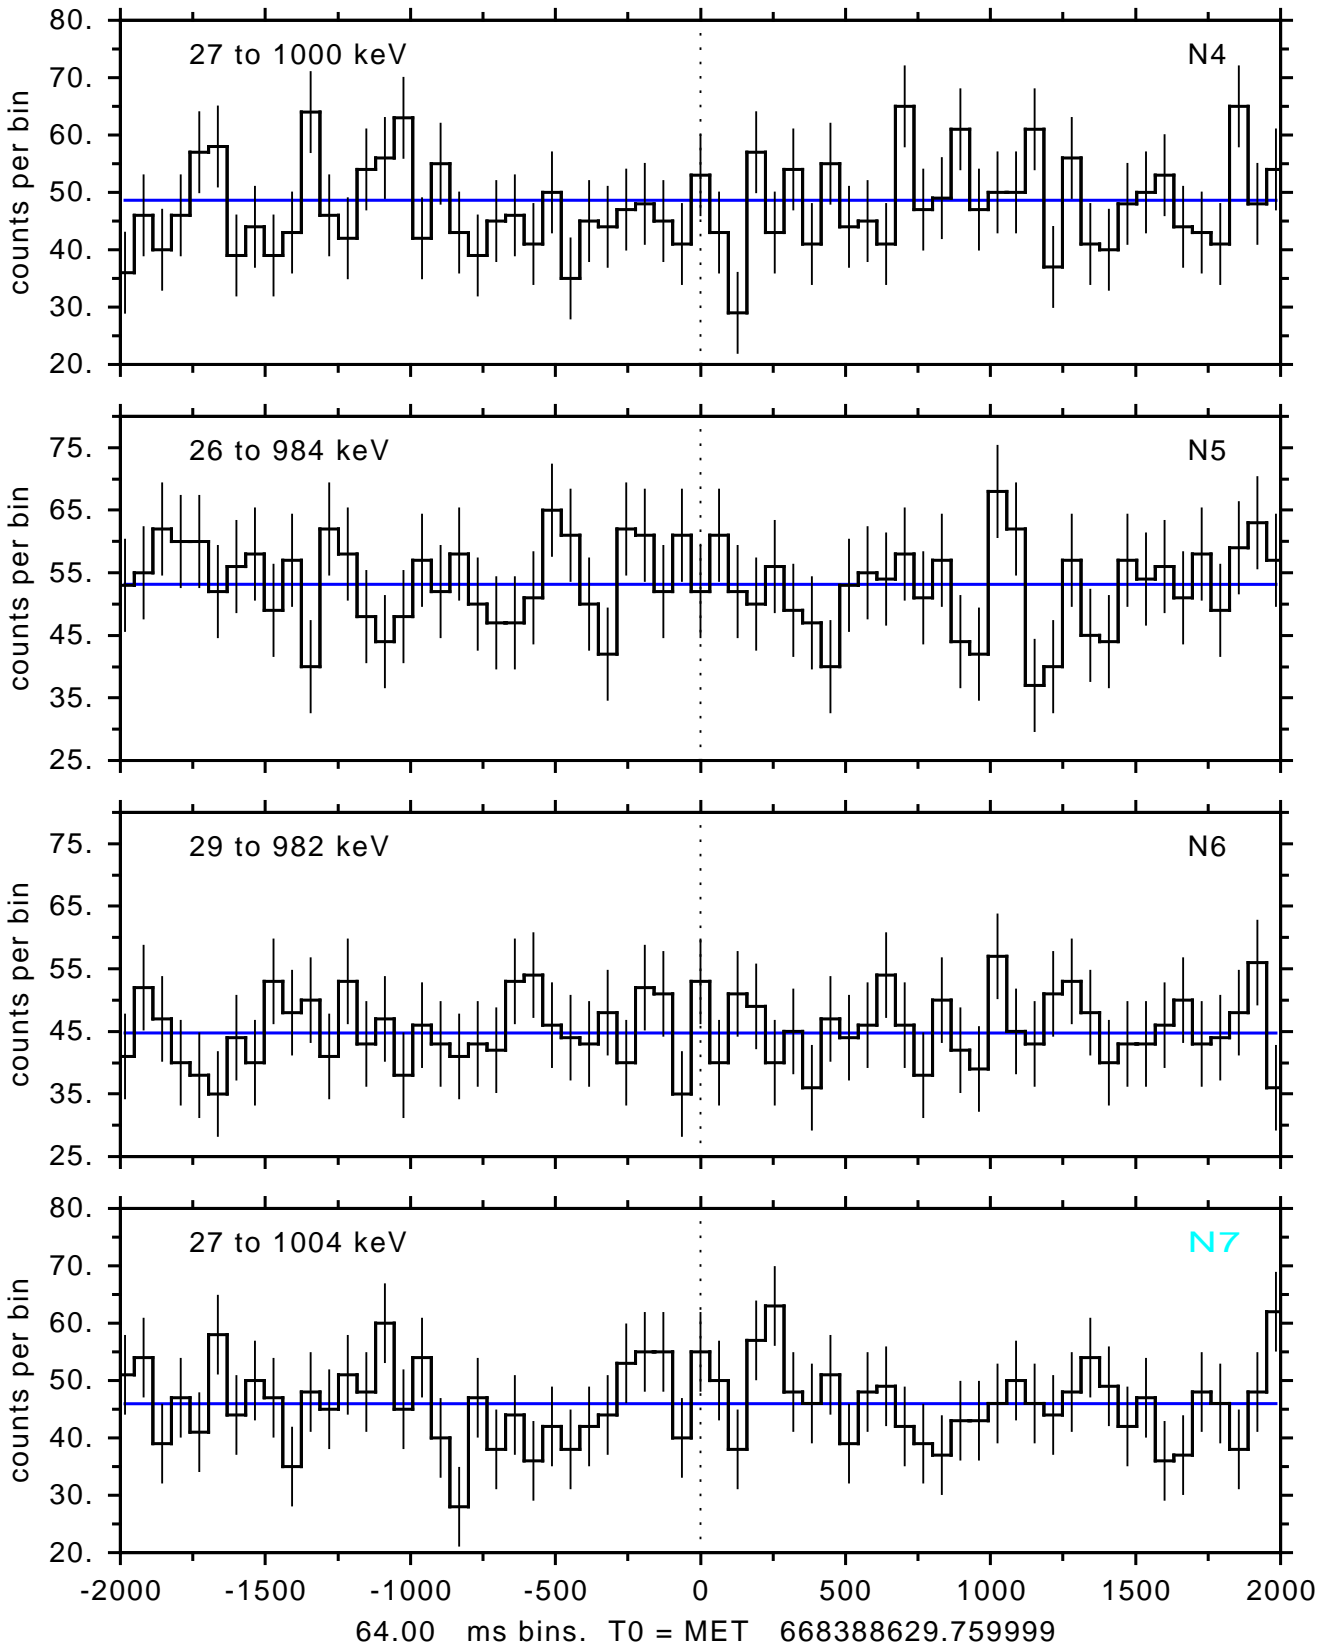

sGRB ver 116b of 2020 Feb 14 run on 2022-03-07 22:20:40
T0 = 668388629.759999 = 2022-03-07 23:30:24.760000
Algr: 5: P01 of F0001: glg_tte_b0_220307_23z_v00

sGRB ver 116b of 2020 Feb 14 run on 2022-03-07 22:20:40
T0 = 668388629.759999 = 2022-03-07 23:30:24.760000
Algr: 5: P01 of F0001: glg_tte_b0_220307_23z_v00