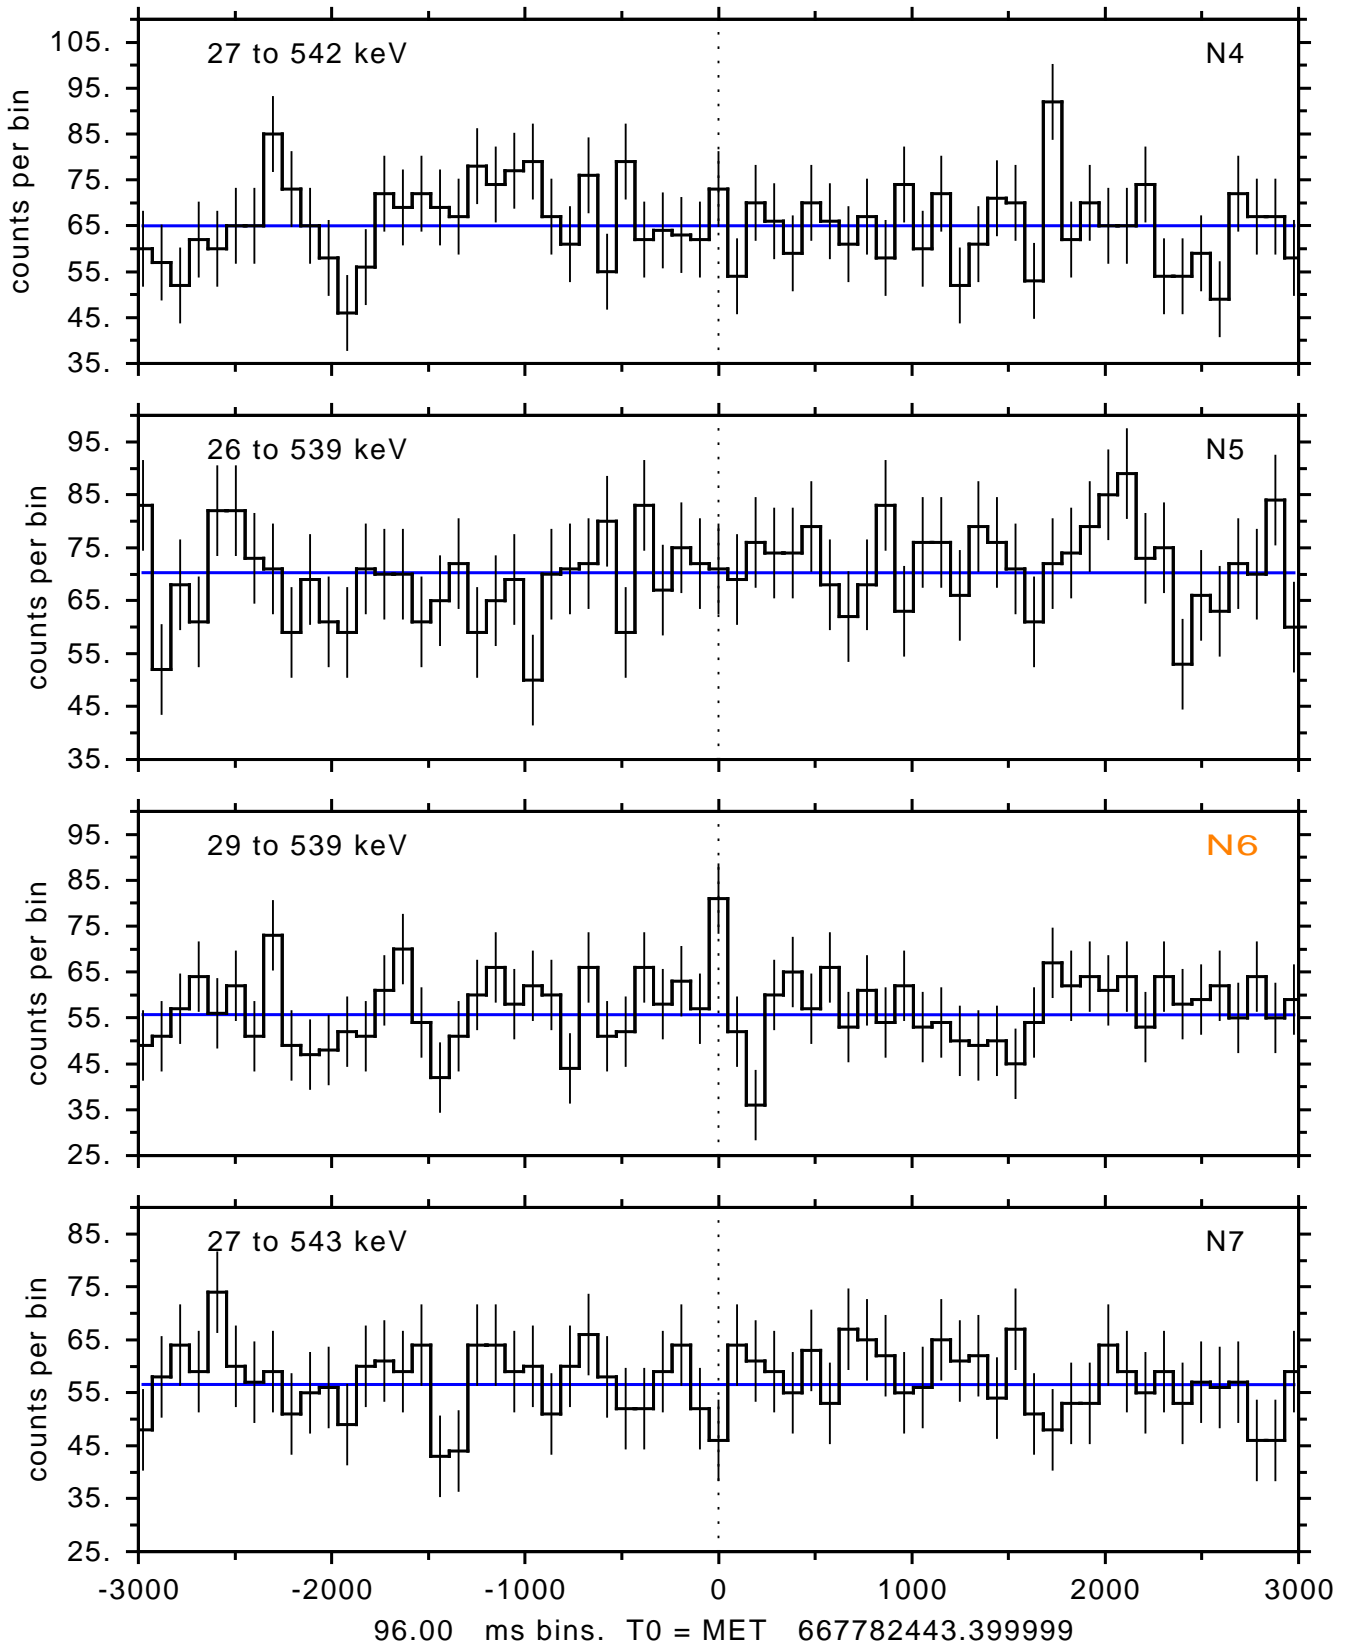

sGRB ver 116b of 2020 Feb 14 run on 2022-02-28 20:05:36
T0 = 667782443.399999 = 2022-02-28 23:07:18.400000
Algr: 1: P01 of F0001: glg_tte_b0_220228_23z_v00

sGRB ver 116b of 2020 Feb 14 run on 2022-02-28 20:05:36
T0 = 667782443.399999 = 2022-02-28 23:07:18.400000
Algr: 1: P01 of F0001: glg_tte_b0_220228_23z_v00