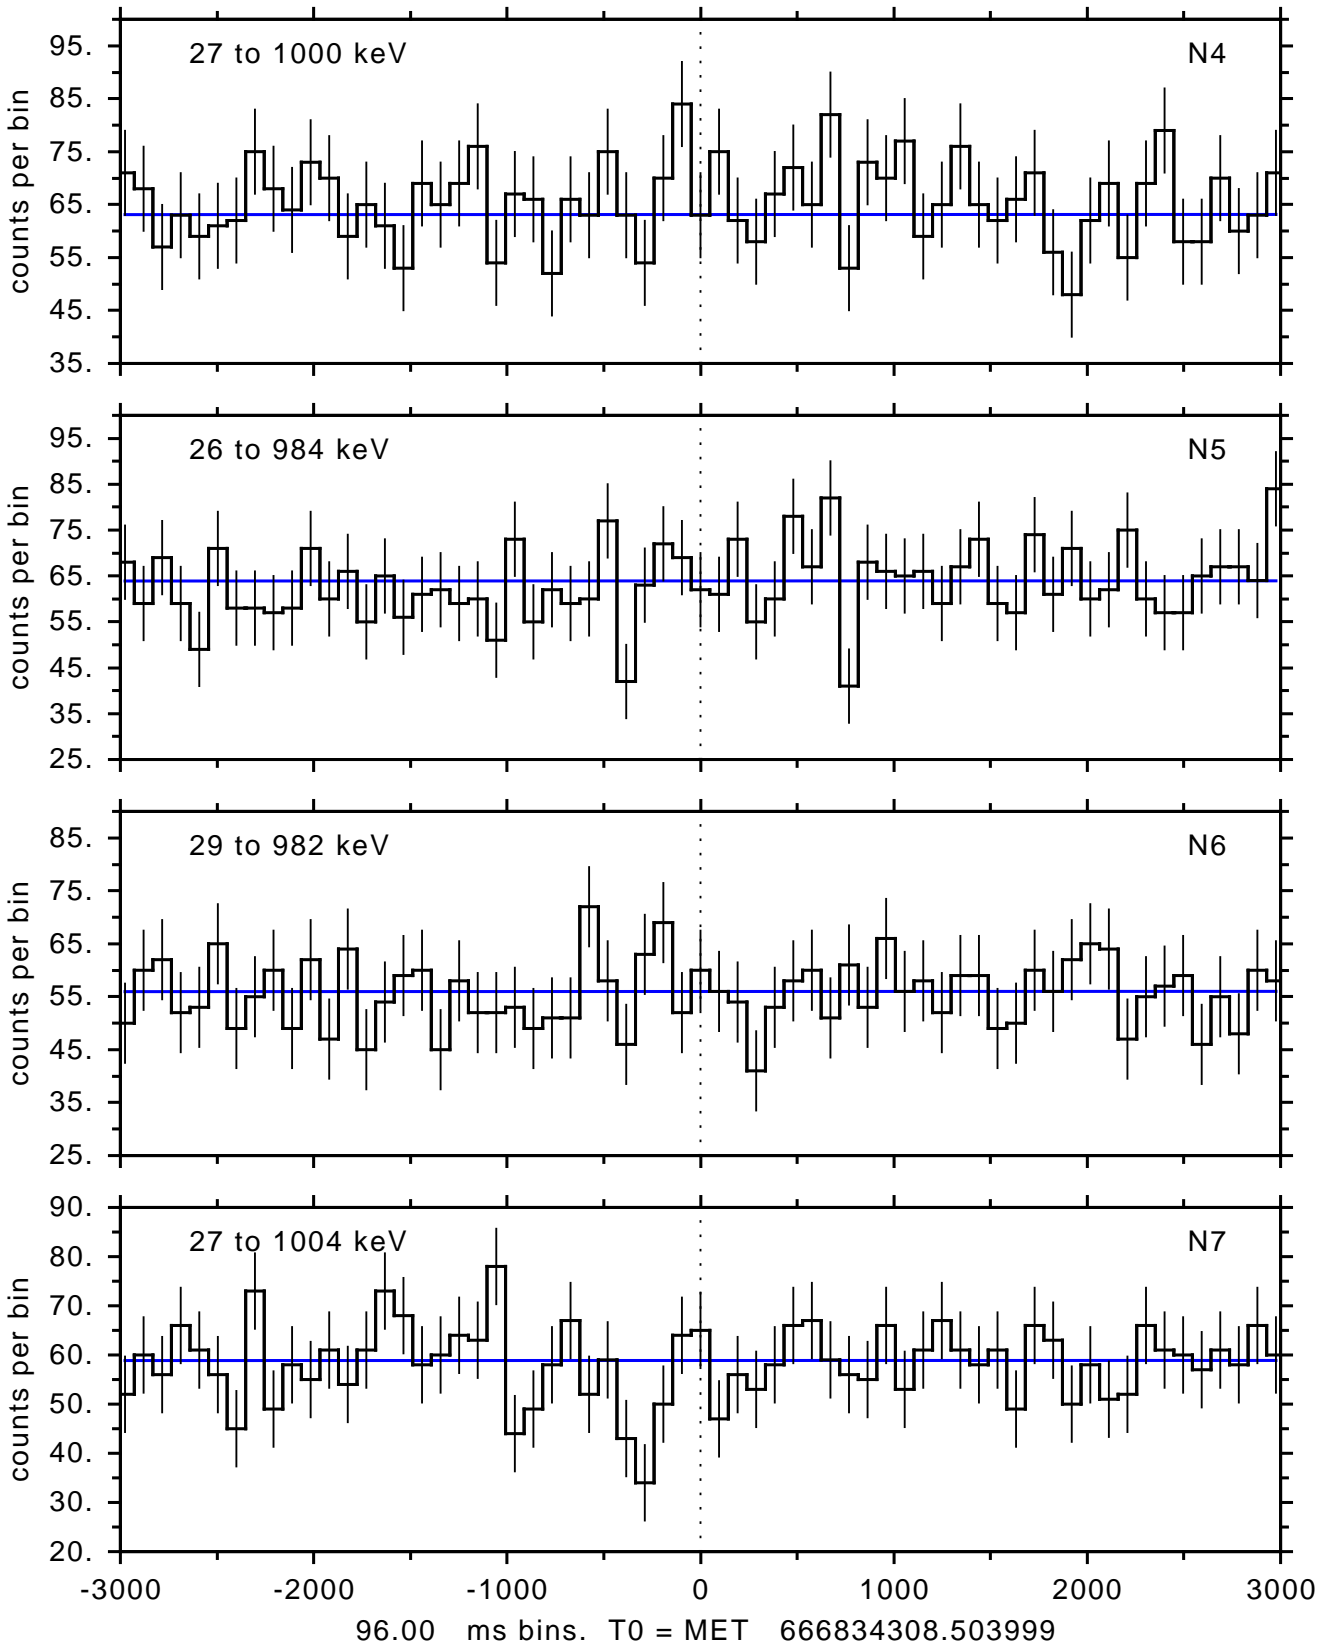

sGRB ver 116b of 2020 Feb 14 run on 2022-02-17 19:52:57
T0 = 666834308.503999 = 2022-02-17 23:45:03.504000
Algr: 5: P02 of F0001: glg_tte_b0_220217_23z_v00

sGRB ver 116b of 2020 Feb 14 run on 2022-02-17 19:52:57
T0 = 666834308.503999 = 2022-02-17 23:45:03.504000
Algr: 5: P02 of F0001: glg_tte_b0_220217_23z_v00