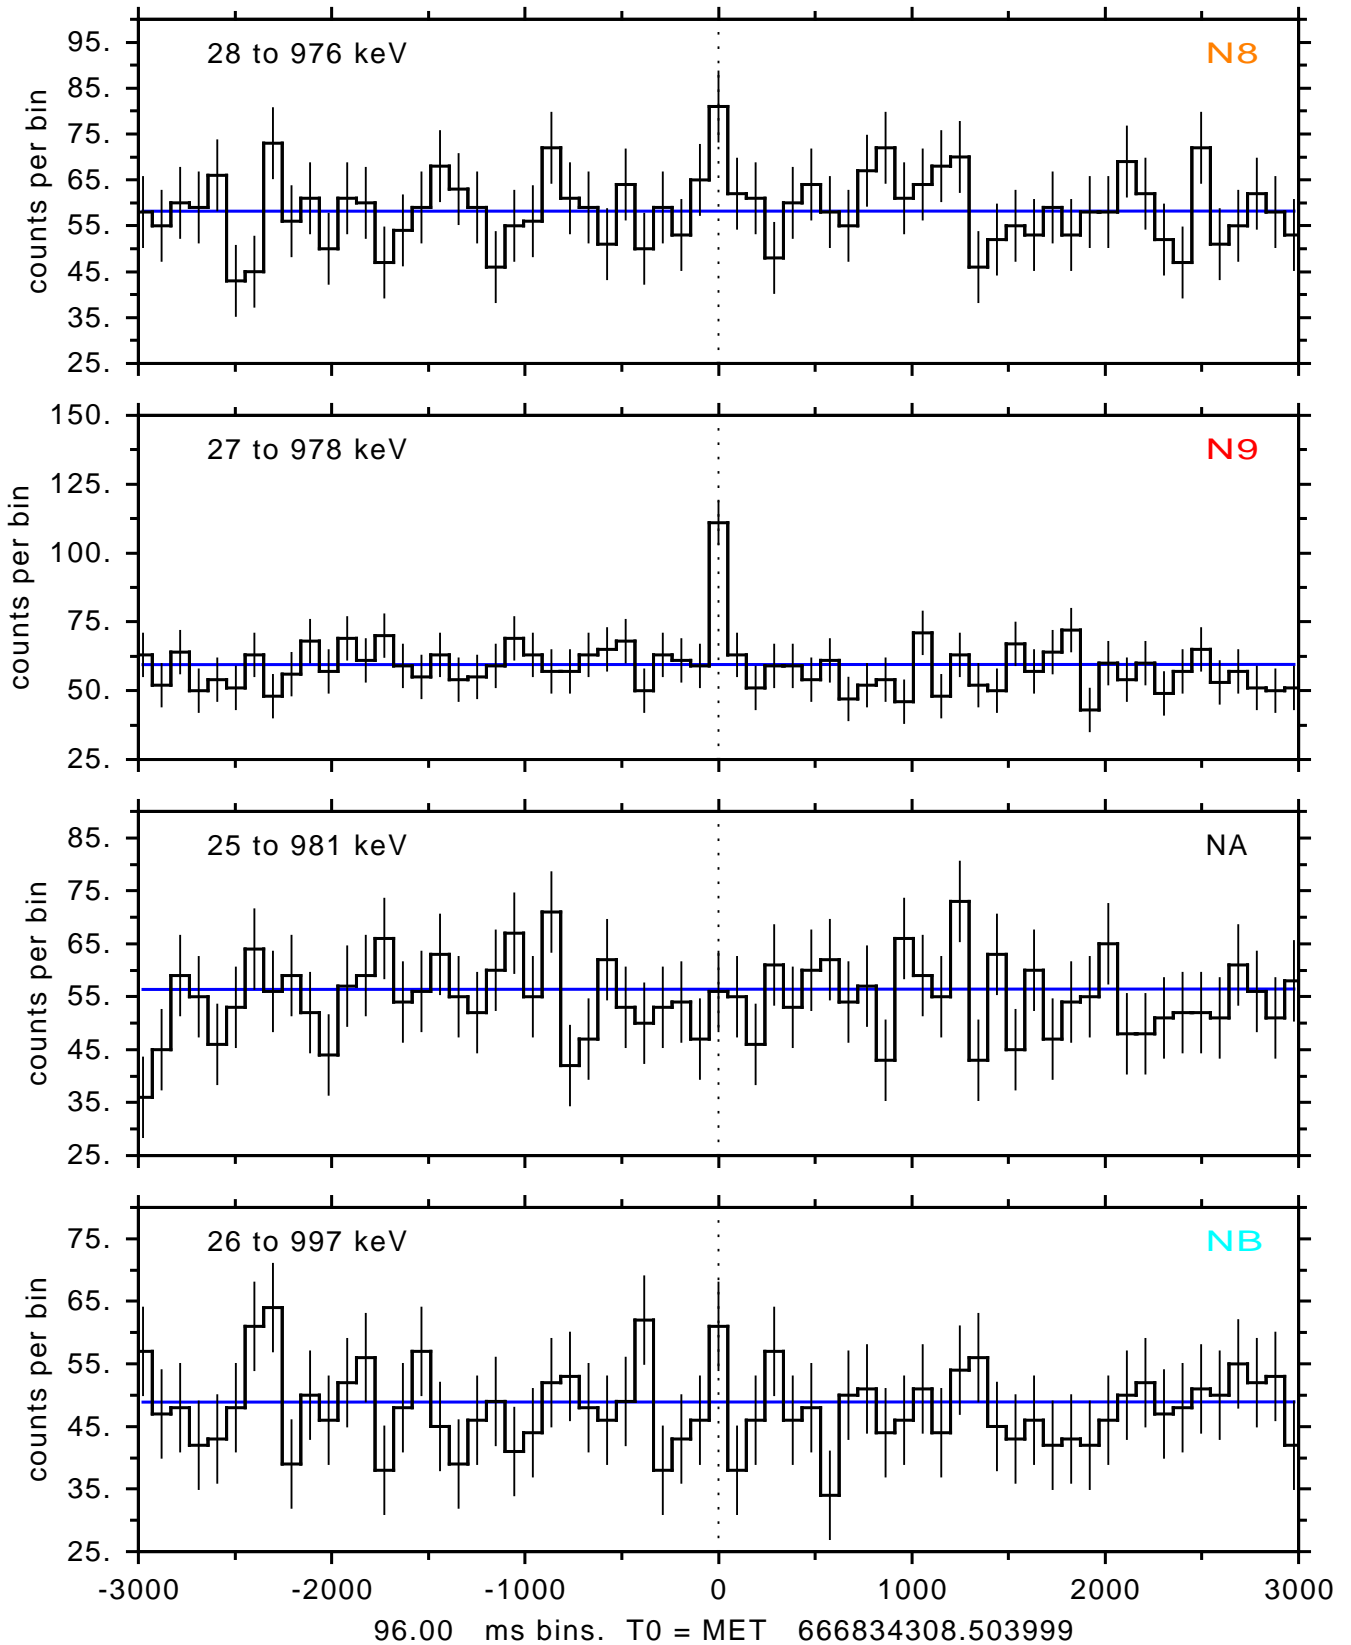

sGRB ver 116b of 2020 Feb 14 run on 2022-02-17 19:52:57
T0 = 666834308.503999 = 2022-02-17 23:45:03.504000
Algr: 5: P02 of F0001: glg_tte_b0_220217_23z_v00

sGRB ver 116b of 2020 Feb 14 run on 2022-02-17 19:52:57
T0 = 666834308.503999 = 2022-02-17 23:45:03.504000
Algr: 5: P02 of F0001: glg_tte_b0_220217_23z_v00