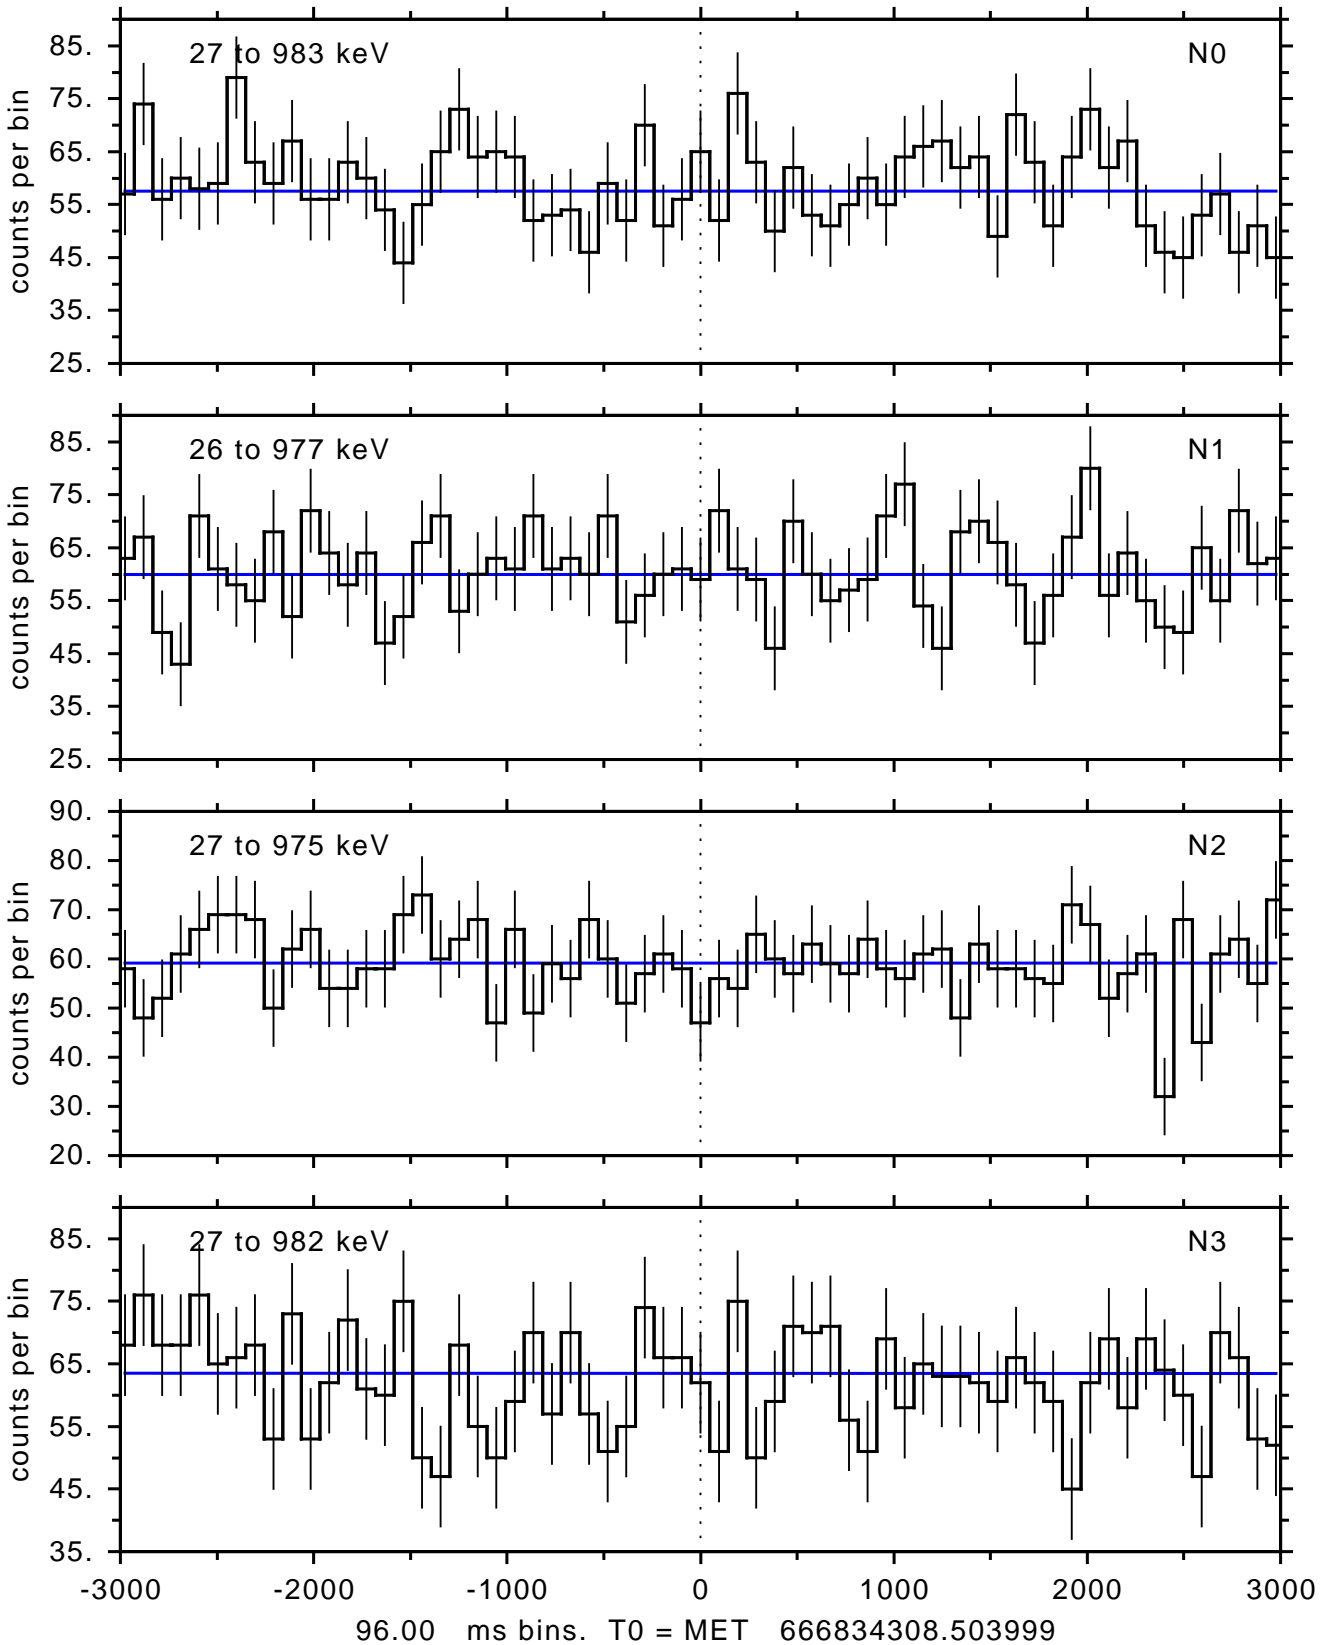

sGRB ver 116b of 2020 Feb 14 run on 2022-02-17 19:52:57
T0 = 666834308.503999 = 2022-02-17 23:45:03.504000
Algr: 5: P02 of F0001: glg_tte_b0_220217_23z_v00

sGRB ver 116b of 2020 Feb 14 run on 2022-02-17 19:52:57
T0 = 666834308.503999 = 2022-02-17 23:45:03.504000
Algr: 5: P02 of F0001: glg_tte_b0_220217_23z_v00