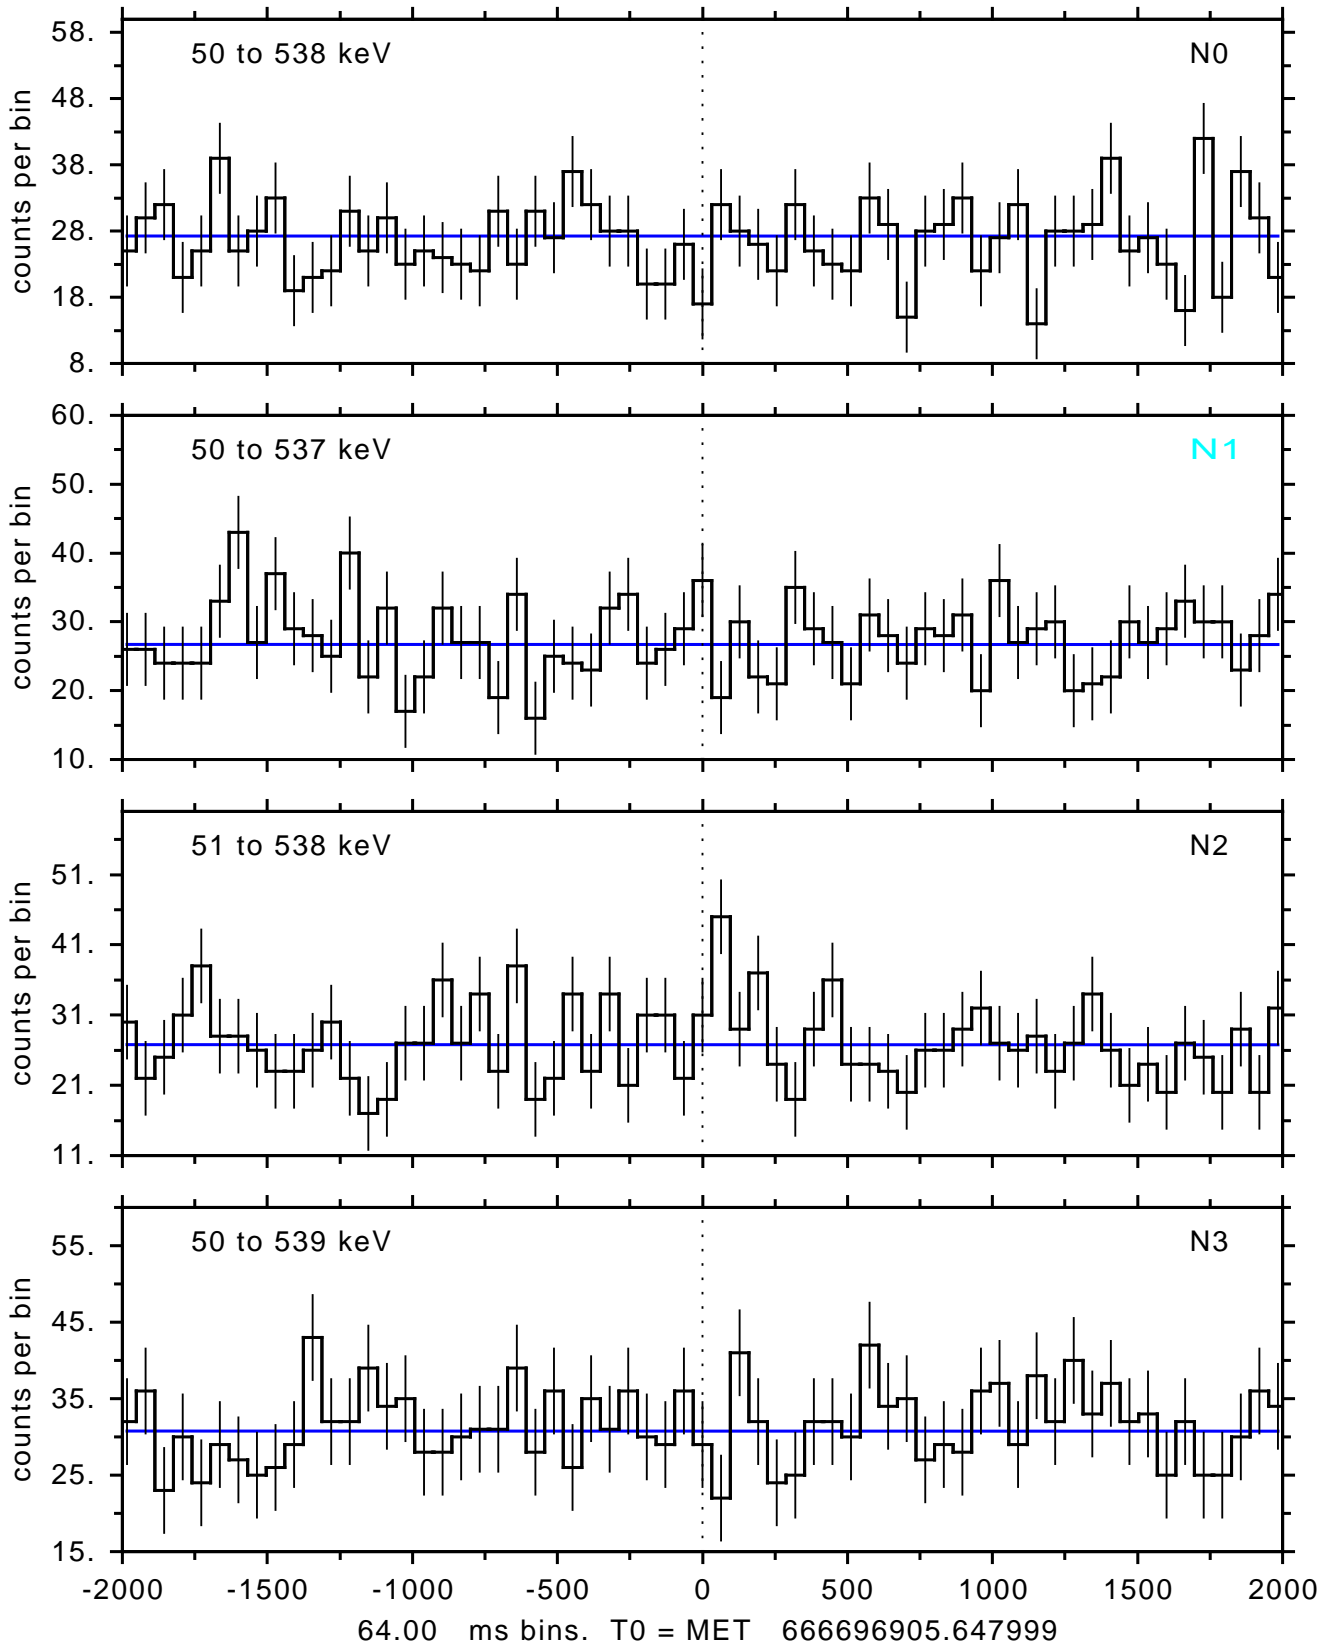

sGRB ver 116b of 2020 Feb 14 run on 2022-02-16 06:53:52
T0 = 666696905.647999 = 2022-02-16 09:35:00.648000
Algr: 2: P01 of F0001: glg_tte_b0_220216_09z_v00

sGRB ver 116b of 2020 Feb 14 run on 2022-02-16 06:53:52

T0 = 666696905.647999 = 2022-02-16 09:35:00.648000

Algr: 2: P01 of F0001: glg_tte_b0_220216_09z_v00

sGRB ver 116b of 2020 Feb 14 run on 2022-02-16 06:53:52
T0 = 666696905.647999 = 2022-02-16 09:35:00.648000
Algr: 2: P01 of F0001: glg_tte_b0_220216_09z_v00

sGRB ver 116b of 2020 Feb 14 run on 2022-02-16 06:53:52
T0 = 666696905.647999 = 2022-02-16 09:35:00.648000
Algr: 2: P01 of F0001: glg_tte_b0_220216_09z_v00