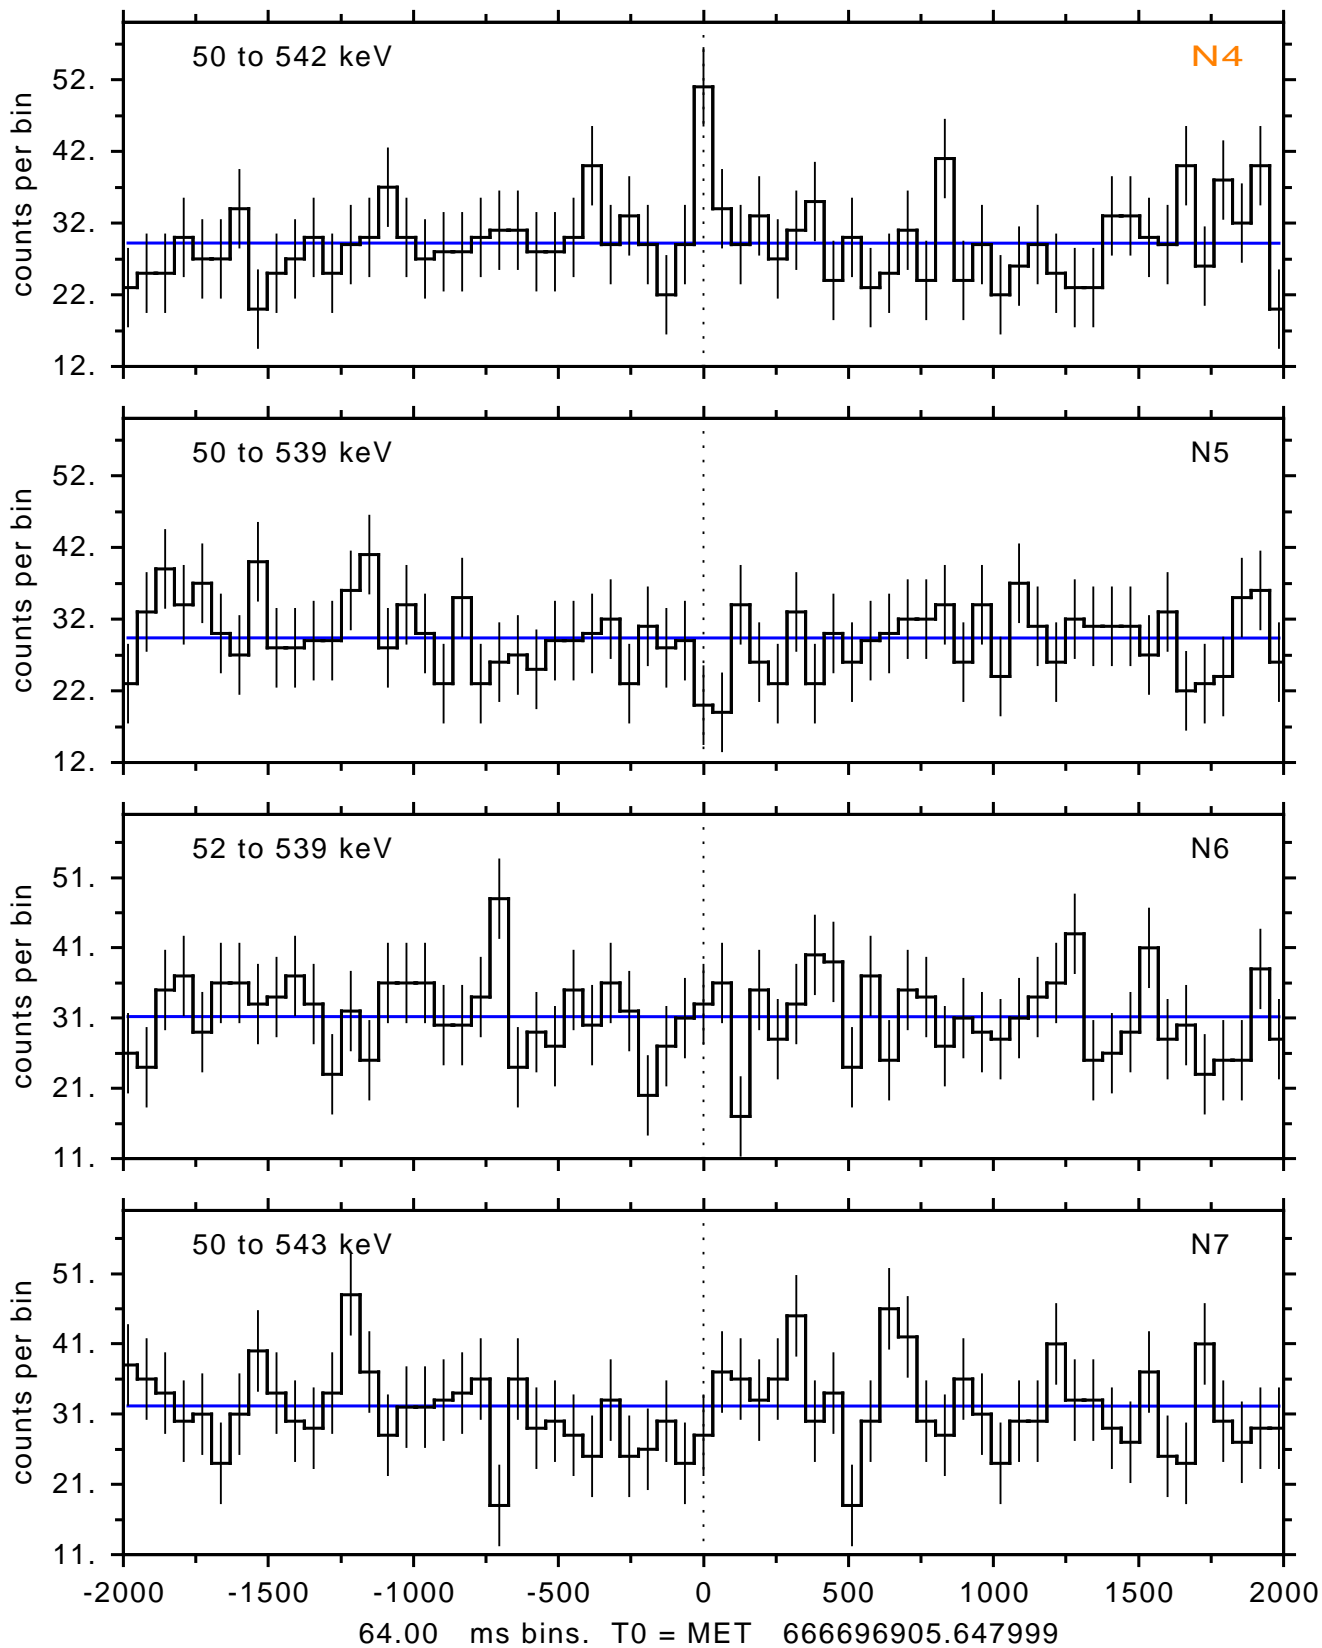

sGRB ver 116b of 2020 Feb 14 run on 2022-02-16 06:53:52
T0 = 666696905.647999 = 2022-02-16 09:35:00.648000
Algr: 2: P01 of F0001: glg_tte_b0_220216_09z_v00

sGRB ver 116b of 2020 Feb 14 run on 2022-02-16 06:53:52

T0 = 666696905.647999 = 2022-02-16 09:35:00.648000

Algr: 2: P01 of F0001: glg_tte_b0_220216_09z_v00

sGRB ver 116b of 2020 Feb 14 run on 2022-02-16 06:53:52
T0 = 666696905.647999 = 2022-02-16 09:35:00.648000
Algr: 2: P01 of F0001: glg_tte_b0_220216_09z_v00

sGRB ver 116b of 2020 Feb 14 run on 2022-02-16 06:53:52
T0 = 666696905.647999 = 2022-02-16 09:35:00.648000
Algr: 2: P01 of F0001: glg_tte_b0_220216_09z_v00