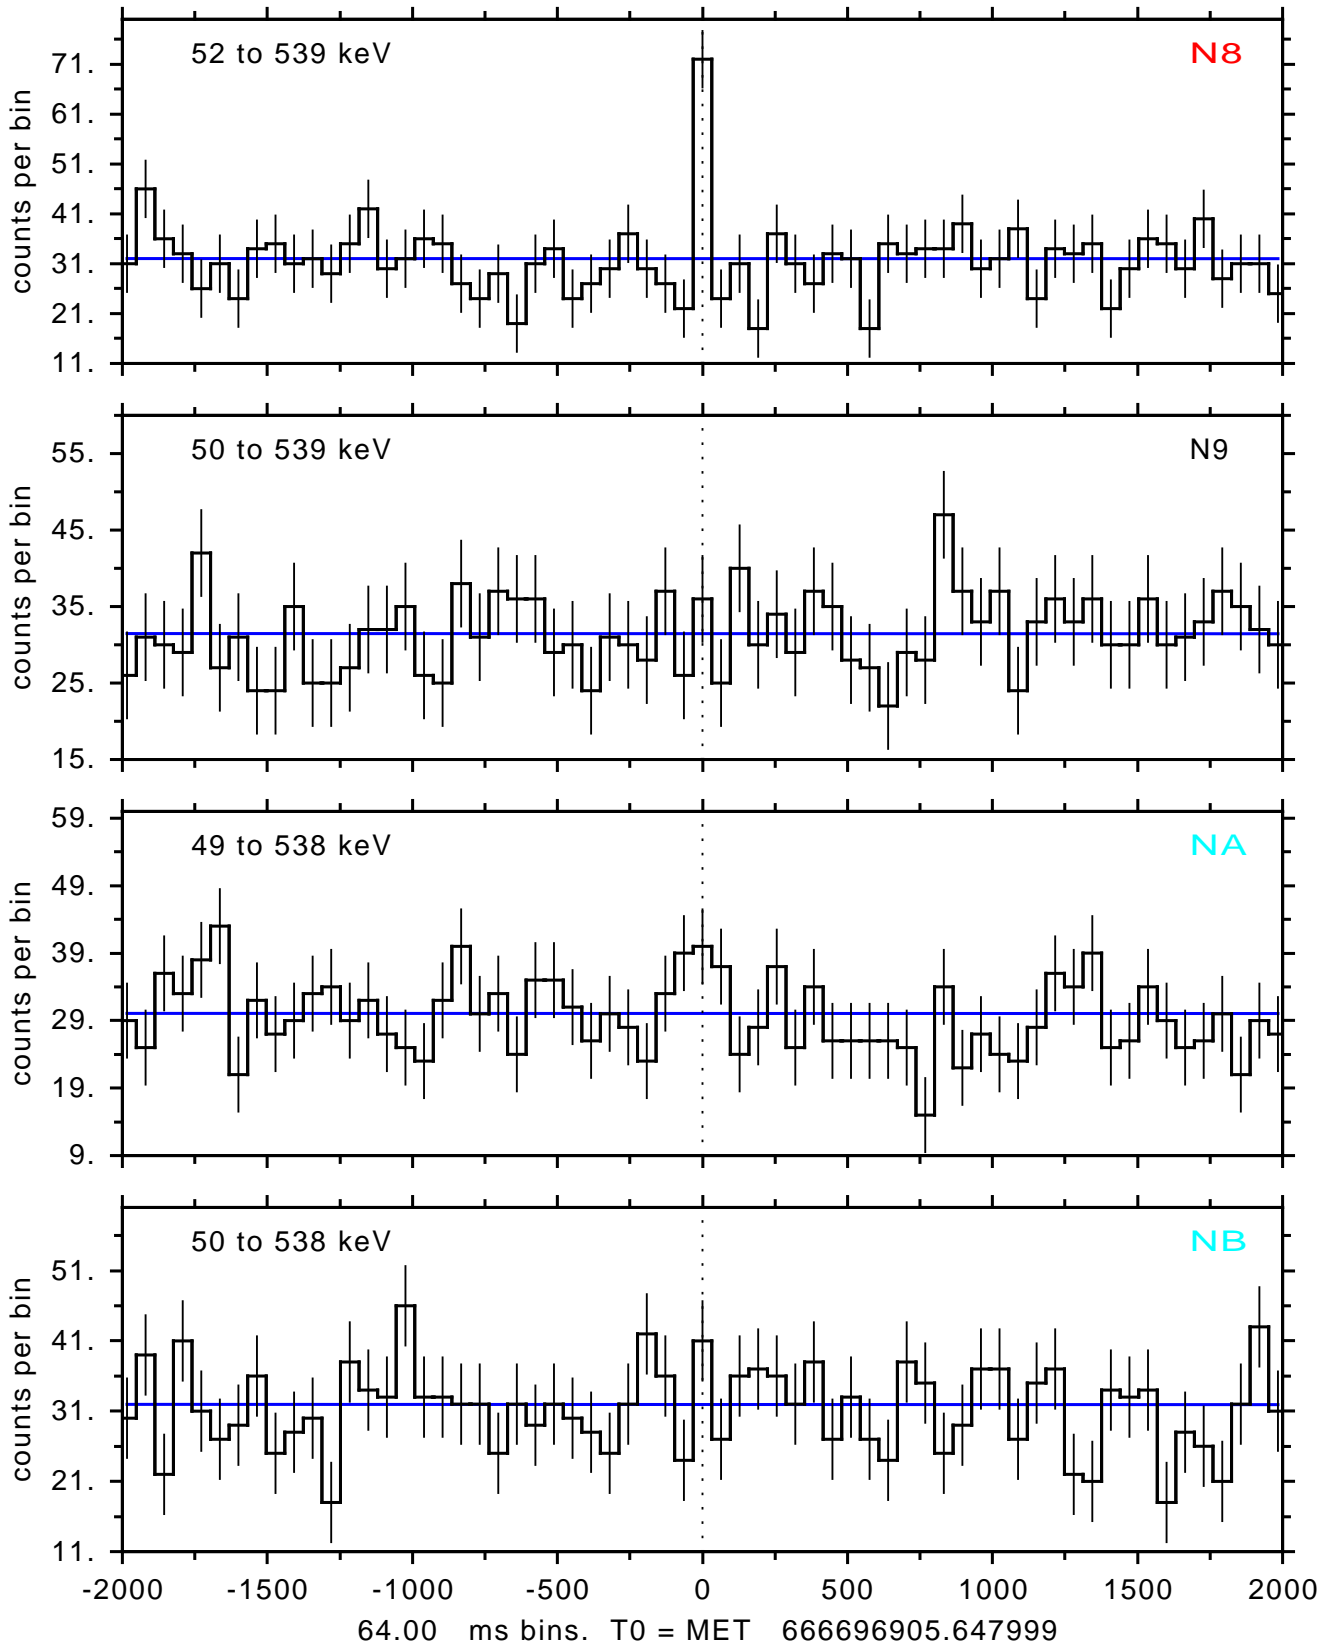

sGRB ver 116b of 2020 Feb 14 run on 2022-02-16 06:53:52
T0 = 666696905.647999 = 2022-02-16 09:35:00.648000
Algr: 2: P01 of F0001: glg_tte_b0_220216_09z_v00

sGRB ver 116b of 2020 Feb 14 run on 2022-02-16 06:53:52

T0 = 666696905.647999 = 2022-02-16 09:35:00.648000

Algr: 2: P01 of F0001: glg_tte_b0_220216_09z_v00

sGRB ver 116b of 2020 Feb 14 run on 2022-02-16 06:53:52
T0 = 666696905.647999 = 2022-02-16 09:35:00.648000
Algr: 2: P01 of F0001: glg_tte_b0_220216_09z_v00

sGRB ver 116b of 2020 Feb 14 run on 2022-02-16 06:53:52
T0 = 666696905.647999 = 2022-02-16 09:35:00.648000
Algr: 2: P01 of F0001: glg_tte_b0_220216_09z_v00