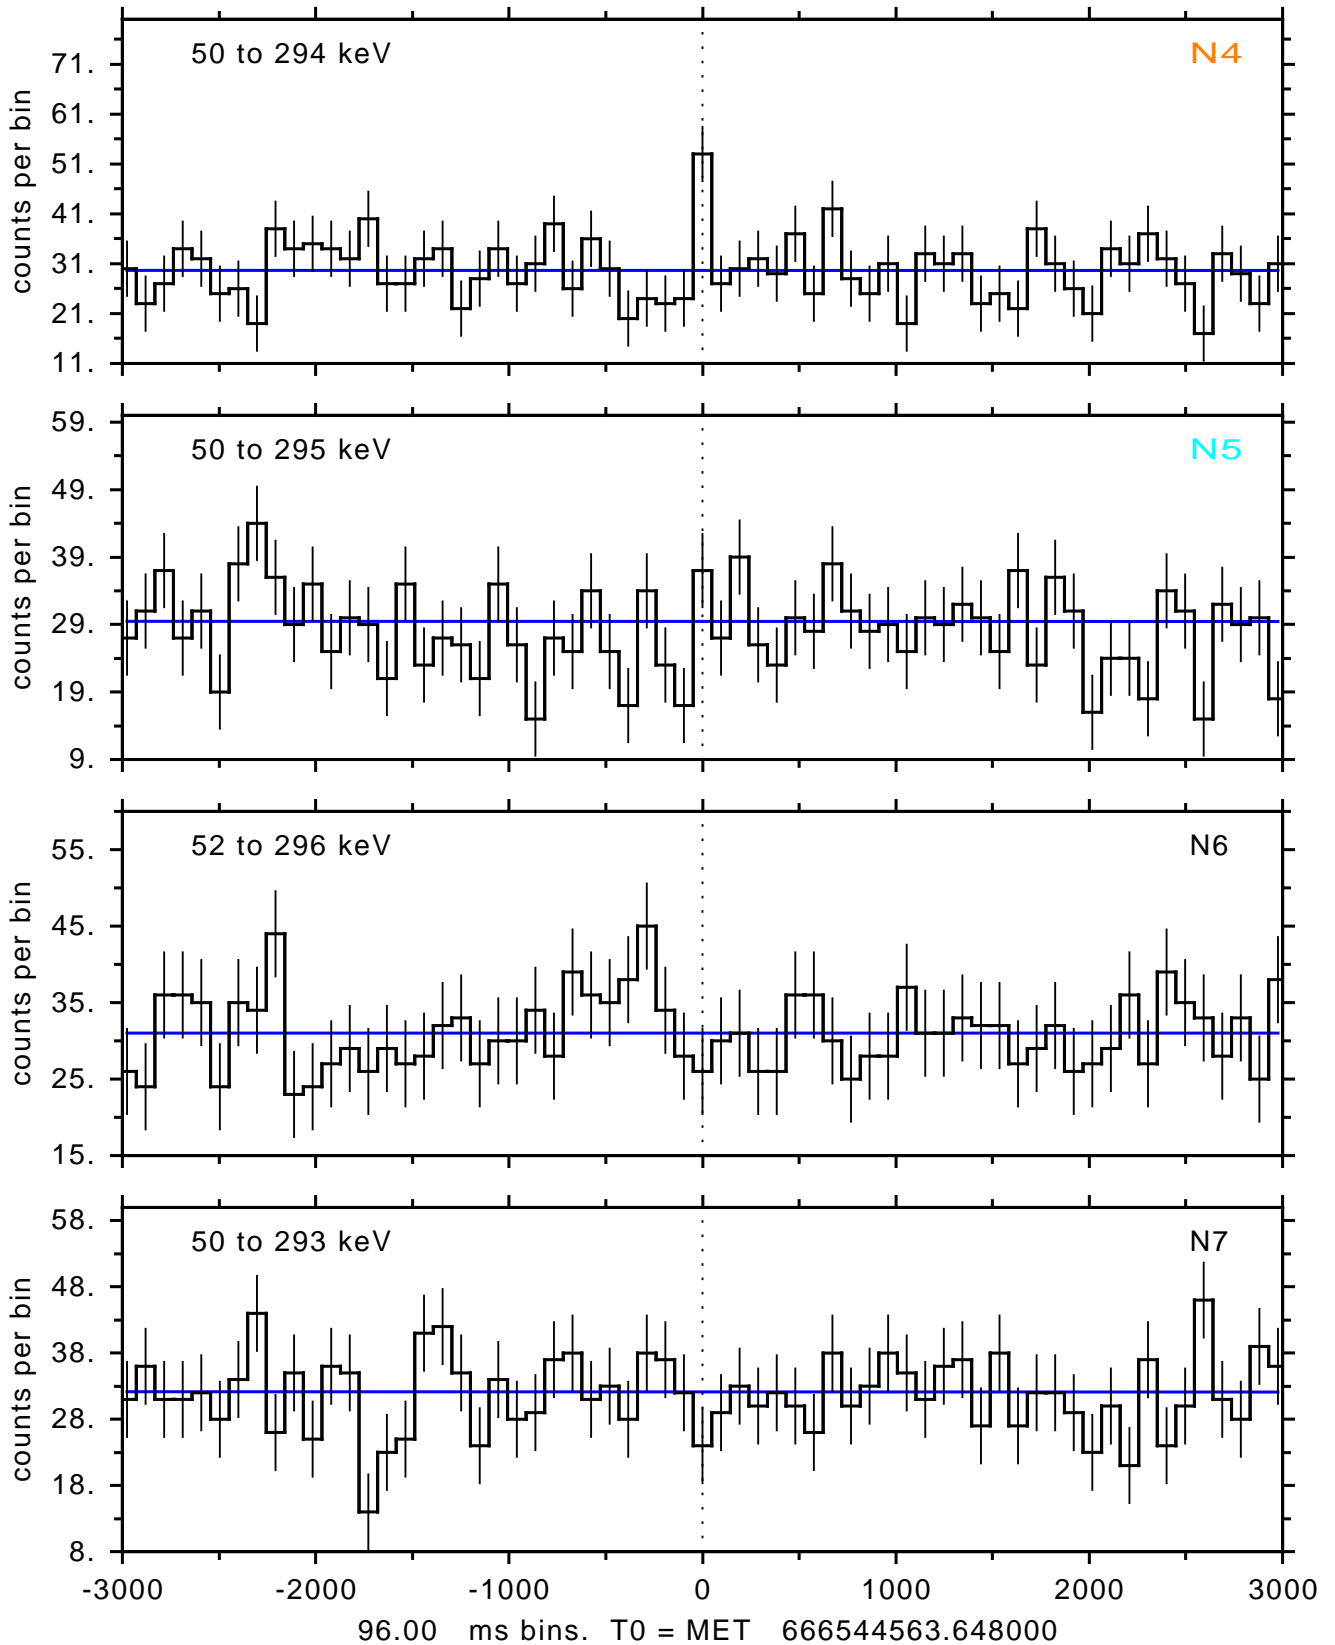

sGRB ver 116b of 2020 Feb 14 run on 2022-02-14 13:05:39
T0 = 666544563.648000 = 2022-02-14 15:15:58.648000
Algr: 4: P01 of F0001: glg_tte_b0_220214_15z_v00

sGRB ver 116b of 2020 Feb 14 run on 2022-02-14 13:05:39
T0 = 666544563.648000 = 2022-02-14 15:15:58.648000
Algr: 4: P01 of F0001: glg_tte_b0_220214_15z_v00