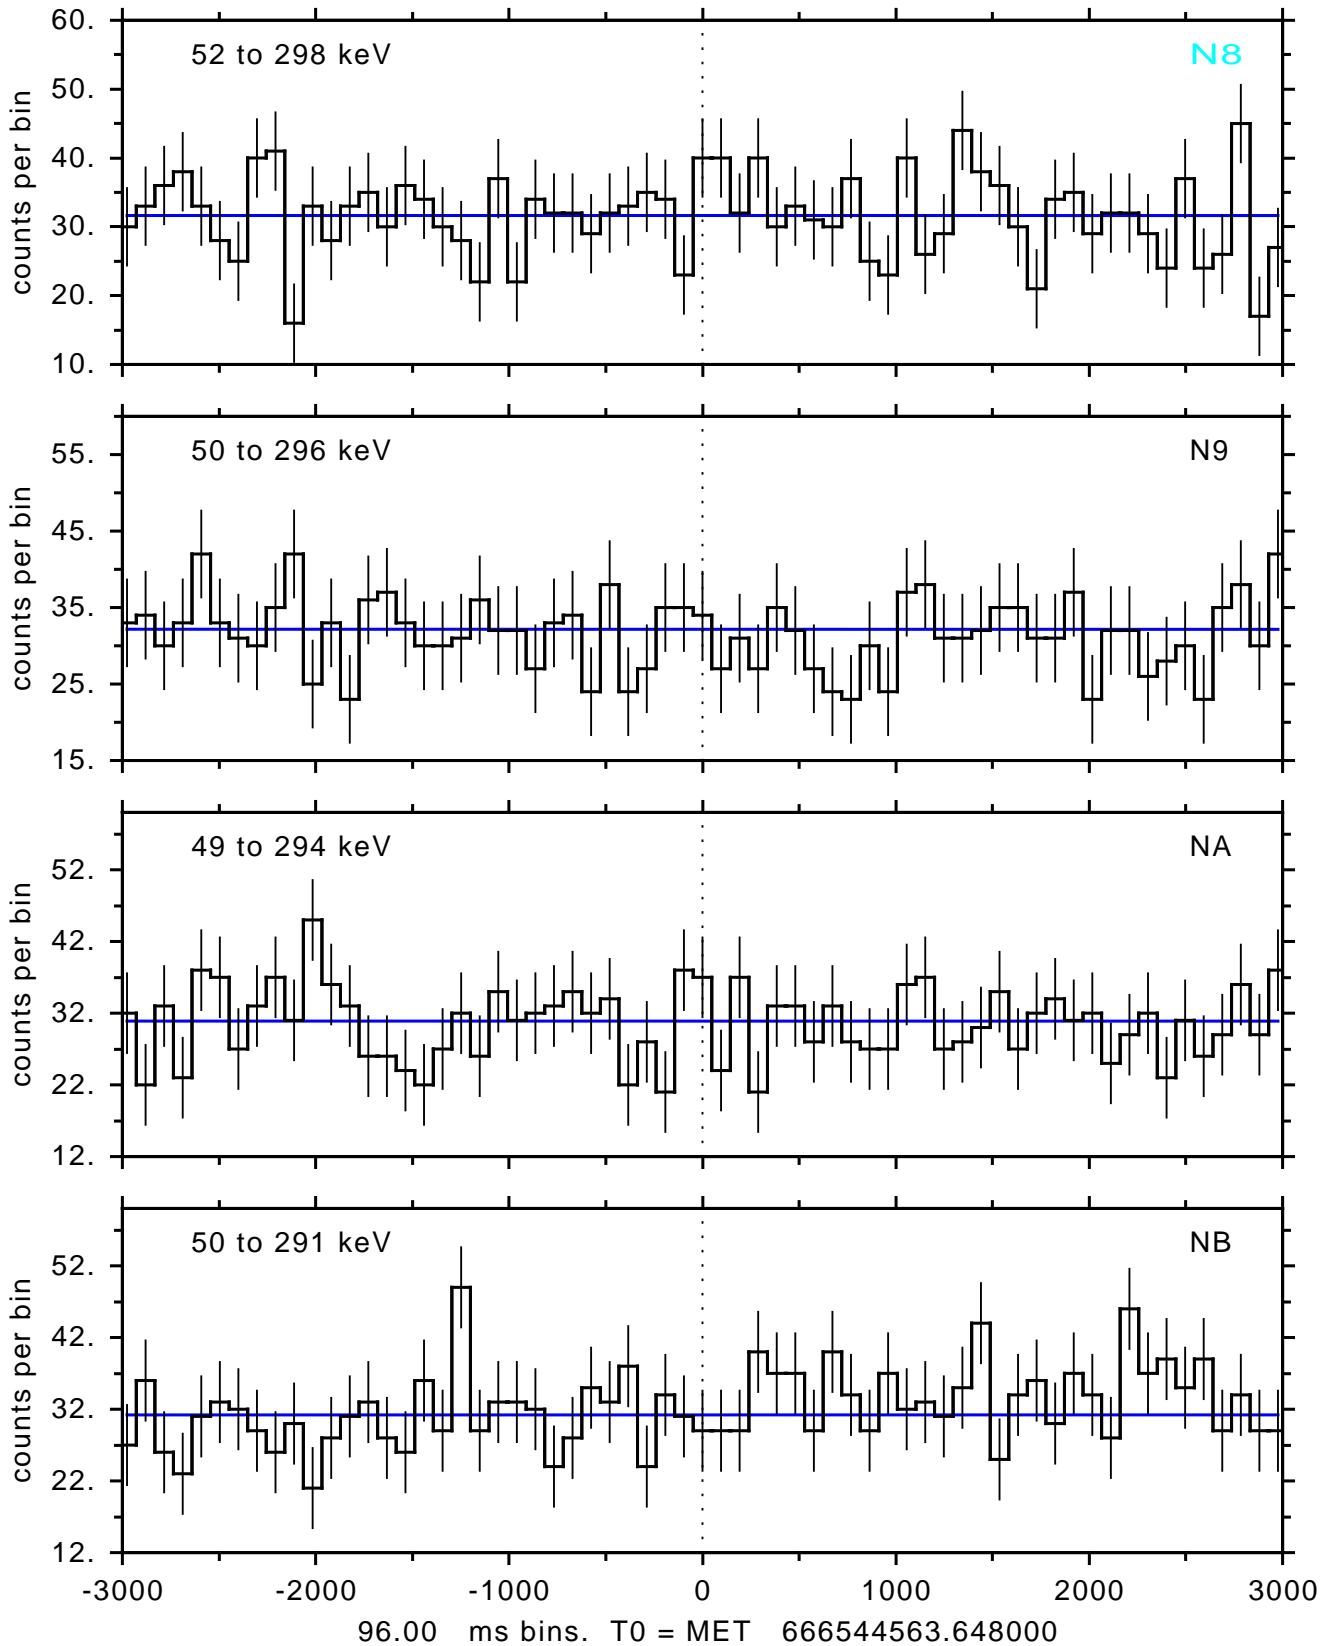

sGRB ver 116b of 2020 Feb 14 run on 2022-02-14 13:05:39
T0 = 666544563.648000 = 2022-02-14 15:15:58.648000
Algr: 4: P01 of F0001: glg_tte_b0_220214_15z_v00

sGRB ver 116b of 2020 Feb 14 run on 2022-02-14 13:05:39
T0 = 666544563.648000 = 2022-02-14 15:15:58.648000
Algr: 4: P01 of F0001: glg_tte_b0_220214_15z_v00