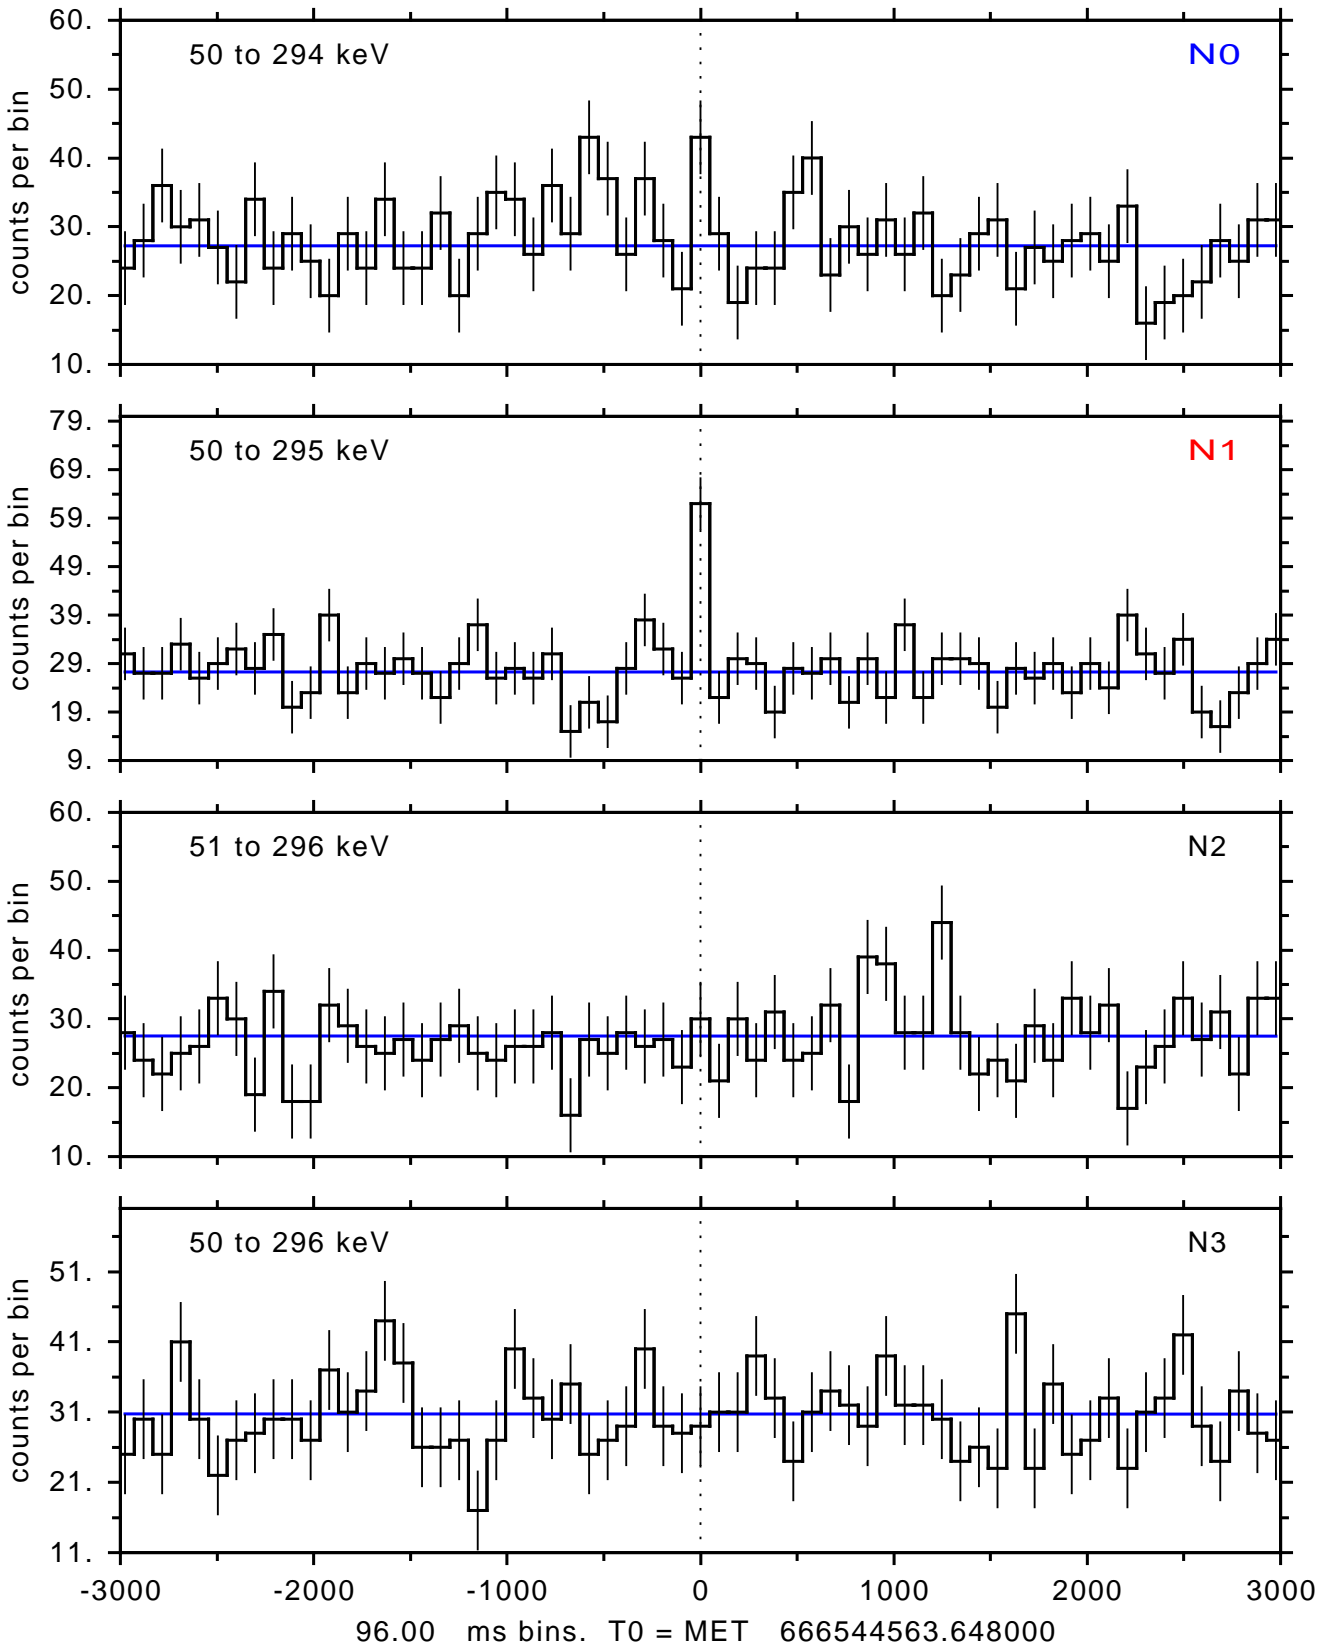

sGRB ver 116b of 2020 Feb 14 run on 2022-02-14 13:05:39
T0 = 666544563.648000 = 2022-02-14 15:15:58.648000
Algr: 4: P01 of F0001: glg_tte_b0_220214_15z_v00

sGRB ver 116b of 2020 Feb 14 run on 2022-02-14 13:05:39
T0 = 666544563.648000 = 2022-02-14 15:15:58.648000
Algr: 4: P01 of F0001: glg_tte_b0_220214_15z_v00