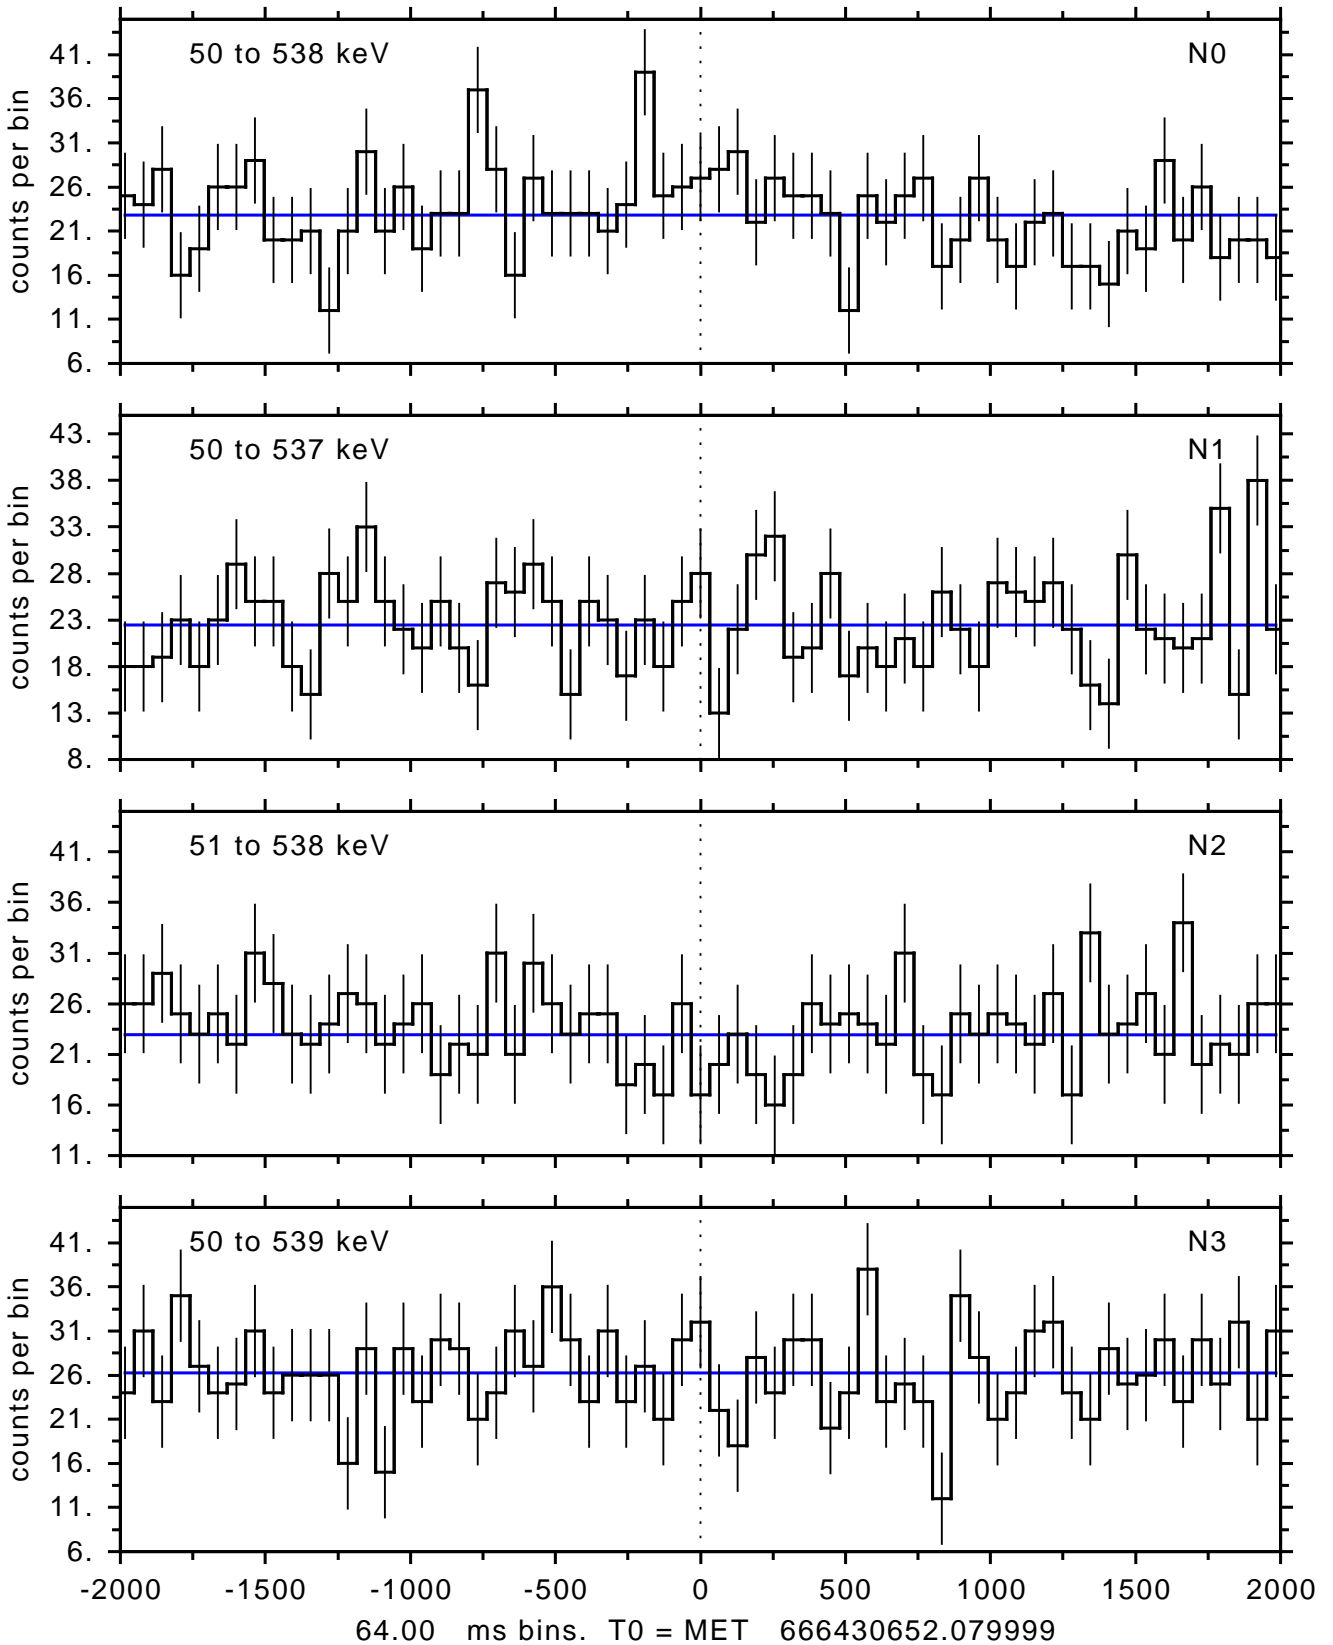

sGRB ver 116b of 2020 Feb 14 run on 2022-02-13 07:20:44
T0 = 666430652.07999 = 2022-02-13 07:37:27.08000
Algr: 2: P01 of F0001: glg_tte_b0_220213_07z_v00

sGRB ver 116b of 2020 Feb 14 run on 2022-02-13 07:20:44
T0 = 666430652.079999 = 2022-02-13 07:37:27.080000
Algr: 2: P01 of F0001: glg_tte_b0_220213_07z_v00

sGRB ver 116b of 2020 Feb 14 run on 2022-02-13 07:20:44
T0 = 666430652.079999 = 2022-02-13 07:37:27.080000
Algr: 2: P01 of F0001: glg_tte_b0_220213_07z_v00

sGRB ver 116b of 2020 Feb 14 run on 2022-02-13 07:20:44
T0 = 666430652.079999 = 2022-02-13 07:37:27.080000
Algr: 2: P01 of F0001: glg_tte_b0_220213_07z_v00