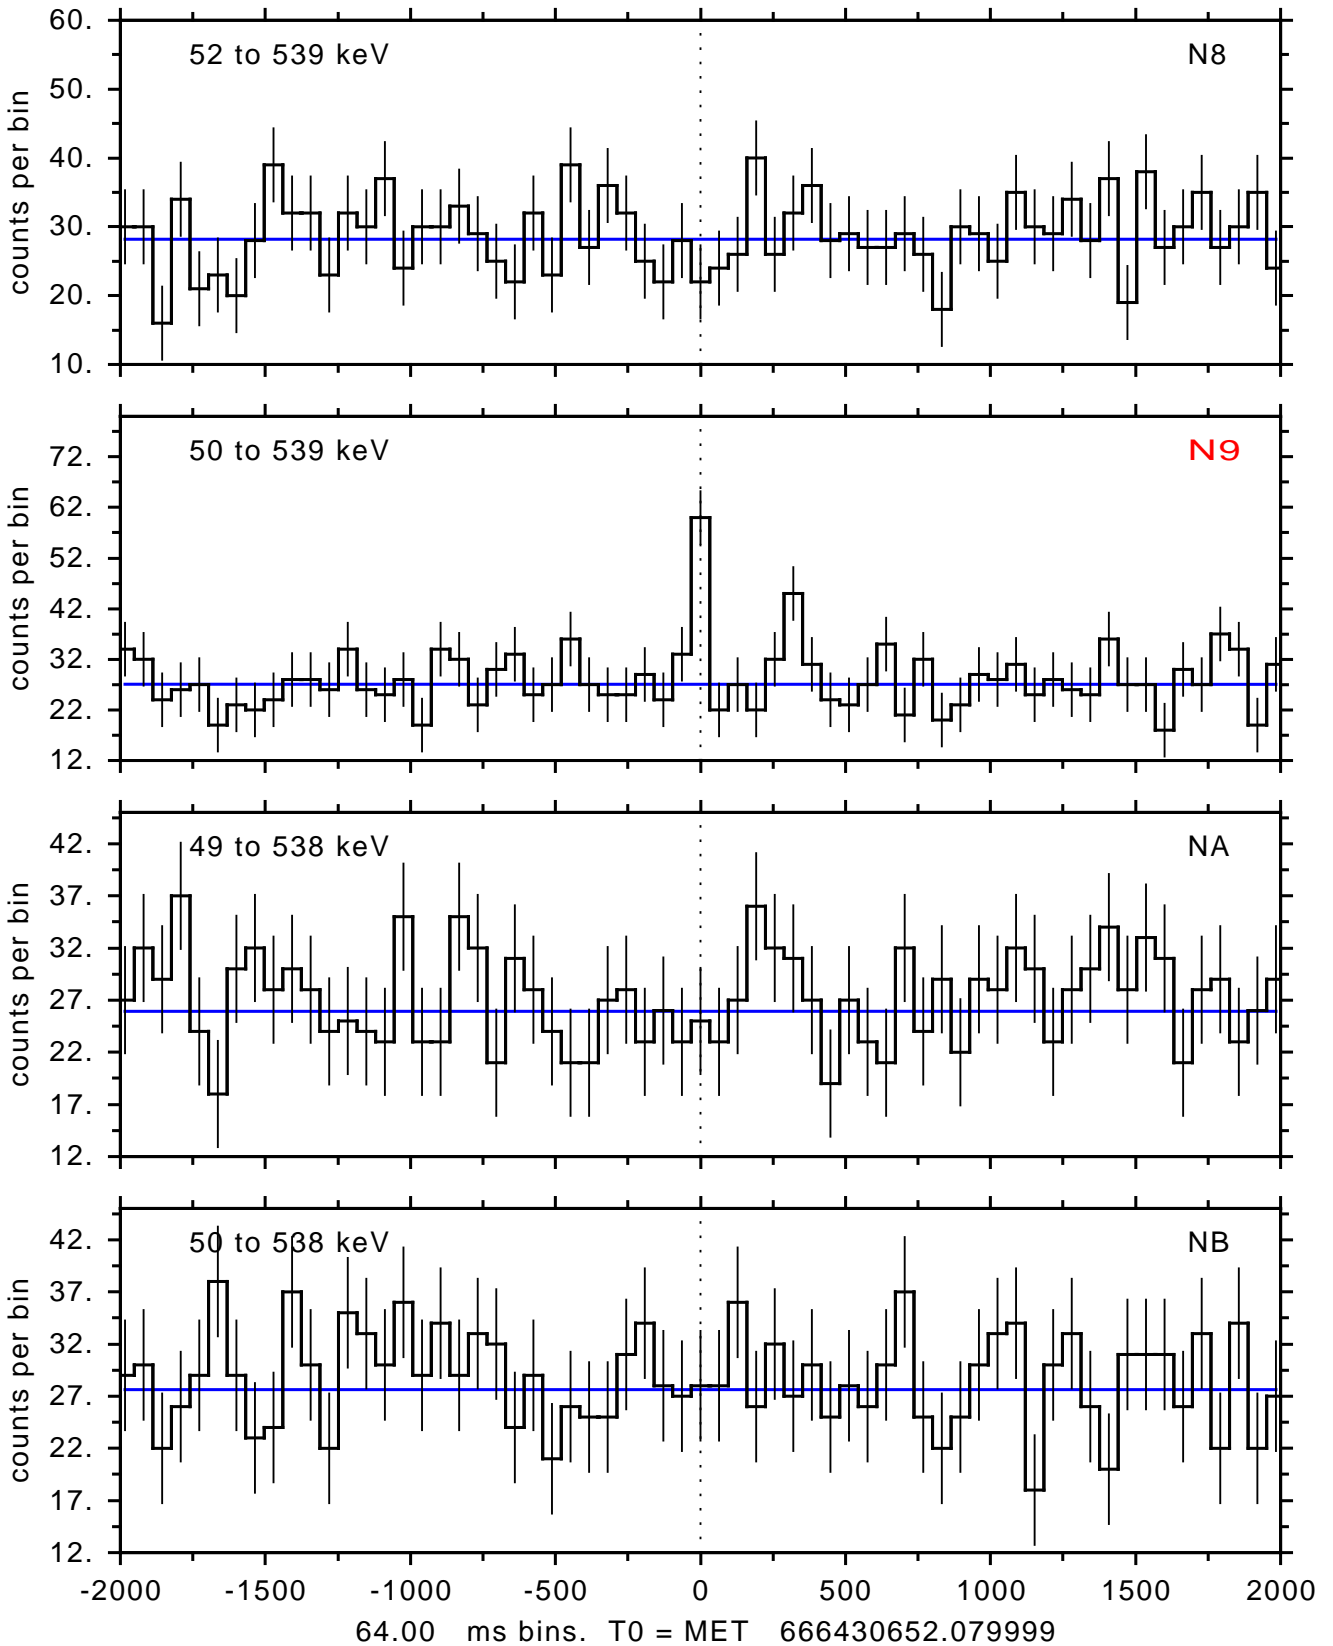

sGRB ver 116b of 2020 Feb 14 run on 2022-02-13 07:20:44
T0 = 666430652.07999 = 2022-02-13 07:37:27.08000
Algr: 2: P01 of F0001: glg_tte_b0_220213_07z_v00

sGRB ver 116b of 2020 Feb 14 run on 2022-02-13 07:20:44
T0 = 666430652.079999 = 2022-02-13 07:37:27.080000
Algr: 2: P01 of F0001: glg_tte_b0_220213_07z_v00

sGRB ver 116b of 2020 Feb 14 run on 2022-02-13 07:20:44
T0 = 666430652.079999 = 2022-02-13 07:37:27.080000
Algr: 2: P01 of F0001: glg_tte_b0_220213_07z_v00

sGRB ver 116b of 2020 Feb 14 run on 2022-02-13 07:20:44
T0 = 666430652.079999 = 2022-02-13 07:37:27.080000
Algr: 2: P01 of F0001: glg_tte_b0_220213_07z_v00