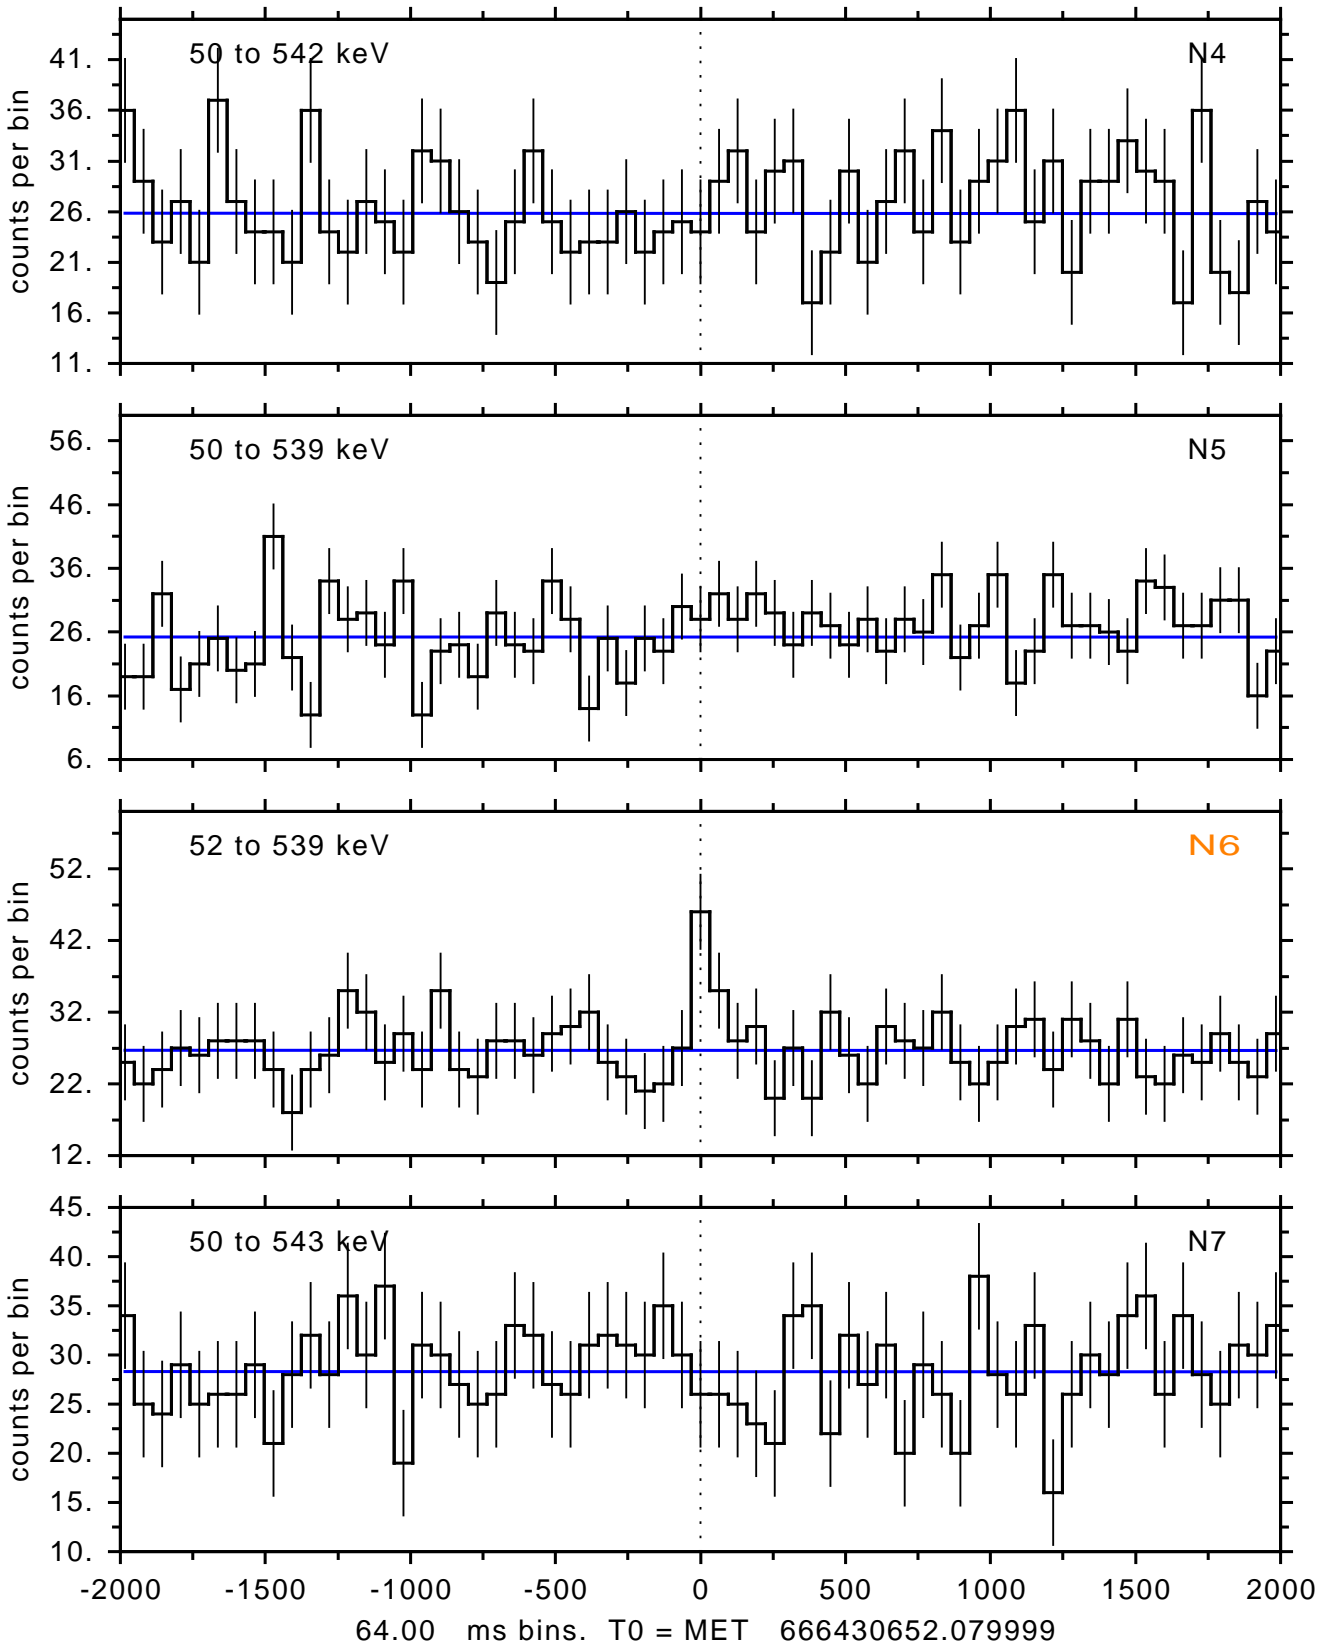

sGRB ver 116b of 2020 Feb 14 run on 2022-02-13 07:20:44
T0 = 666430652.07999 = 2022-02-13 07:37:27.08000
Algr: 2: P01 of F0001: glg_tte_b0_220213_07z_v00

sGRB ver 116b of 2020 Feb 14 run on 2022-02-13 07:20:44
T0 = 666430652.079999 = 2022-02-13 07:37:27.080000
Algr: 2: P01 of F0001: glg_tte_b0_220213_07z_v00

sGRB ver 116b of 2020 Feb 14 run on 2022-02-13 07:20:44
T0 = 666430652.079999 = 2022-02-13 07:37:27.080000
Algr: 2: P01 of F0001: glg_tte_b0_220213_07z_v00

sGRB ver 116b of 2020 Feb 14 run on 2022-02-13 07:20:44
T0 = 666430652.079999 = 2022-02-13 07:37:27.080000
Algr: 2: P01 of F0001: glg_tte_b0_220213_07z_v00