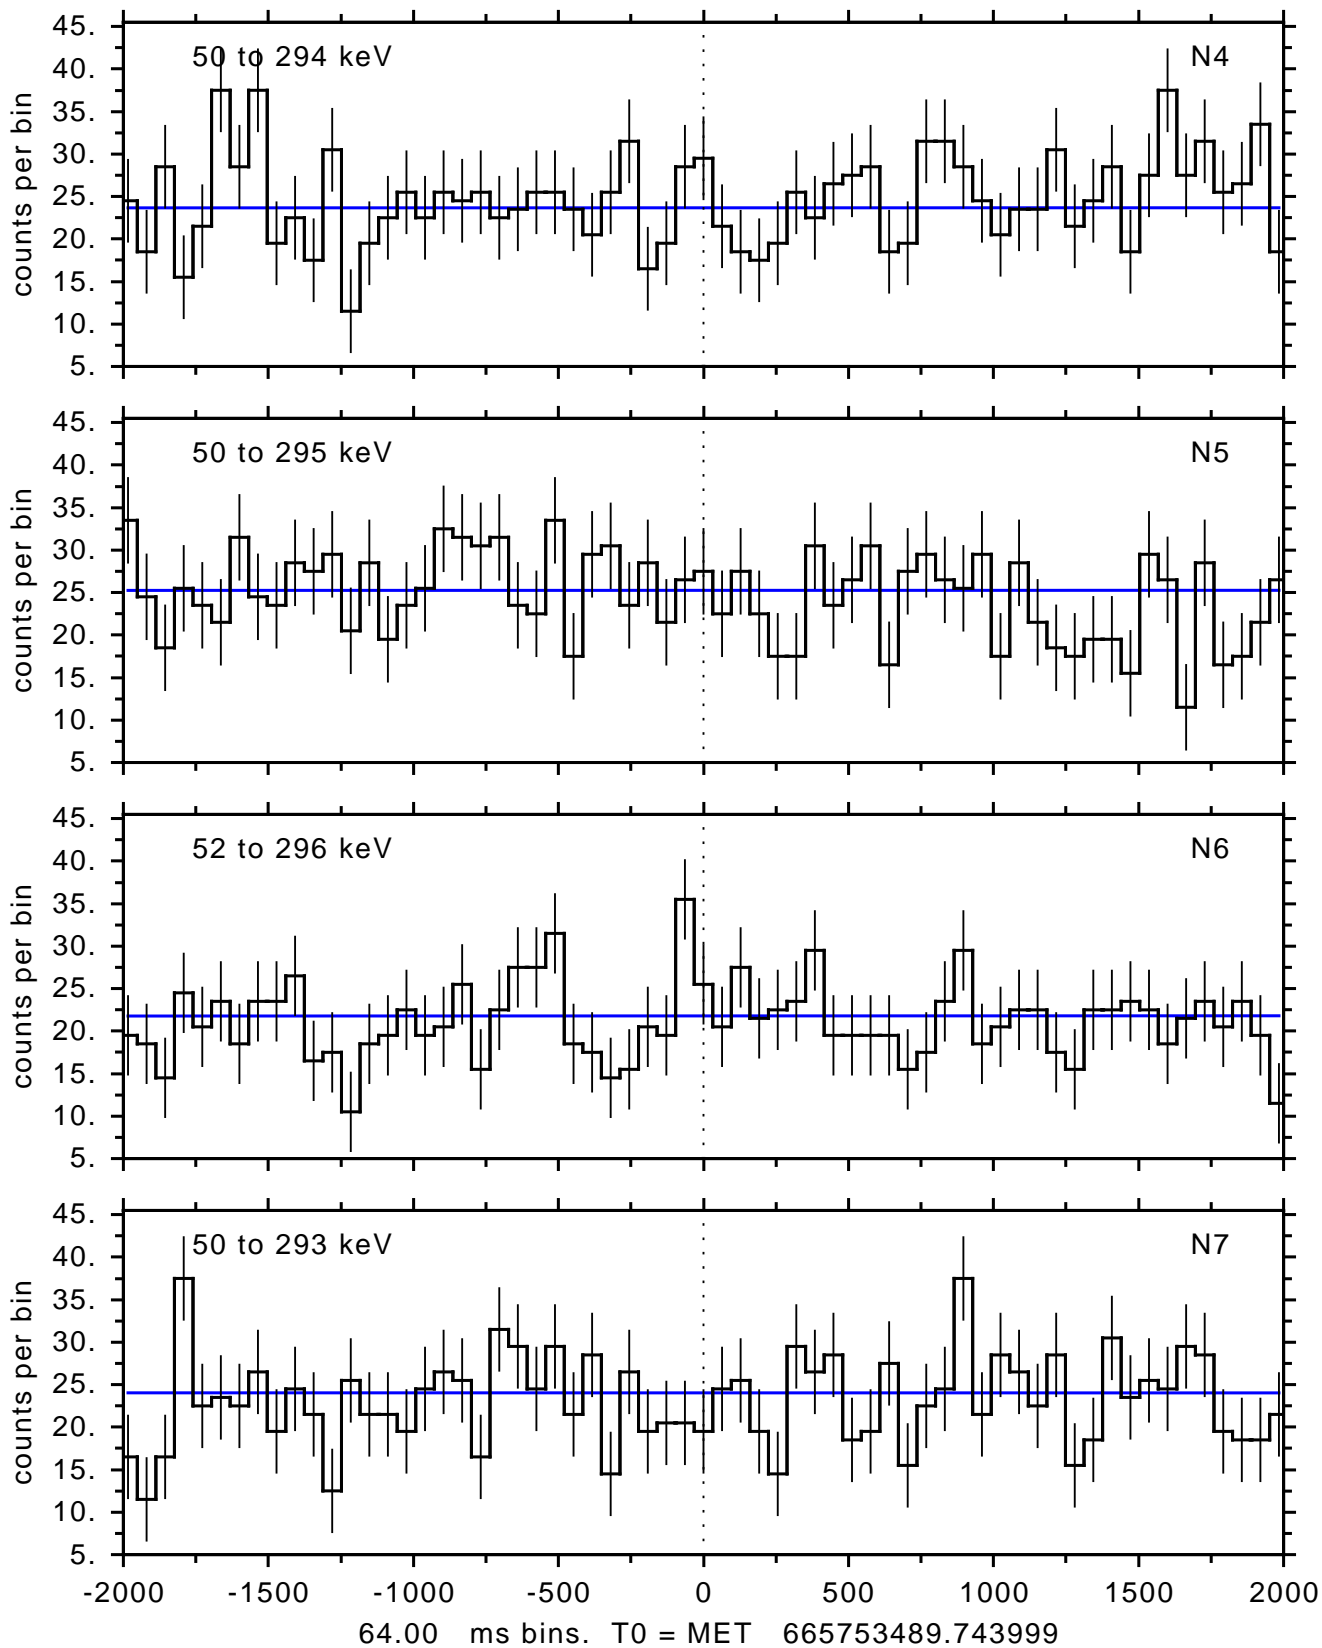

sGRB ver 116b of 2020 Feb 14 run on 2022-02-05 08:07:32
T0 = 665753489.743999 = 2022-02-05 11:31:24.744000
Algr: 4: P01 of F0001: glg_tte_b0_220205_11z_v00

sGRB ver 116b of 2020 Feb 14 run on 2022-02-05 08:07:32

T0 = 665753489.743999 = 2022-02-05 11:31:24.744000

Algr: 4: P01 of F0001: glg_tte_b0_220205_11z_v00

sGRB ver 116b of 2020 Feb 14 run on 2022-02-05 08:07:32
T0 = 665753489.743999 = 2022-02-05 11:31:24.744000
Algr: 4: P01 of F0001: glg_tte_b0_220205_11z_v00

sGRB ver 116b of 2020 Feb 14 run on 2022-02-05 08:07:32
T0 = 665753489.743999 = 2022-02-05 11:31:24.744000
Algr: 4: P01 of F0001: glg_tte_b0_220205_11z_v00