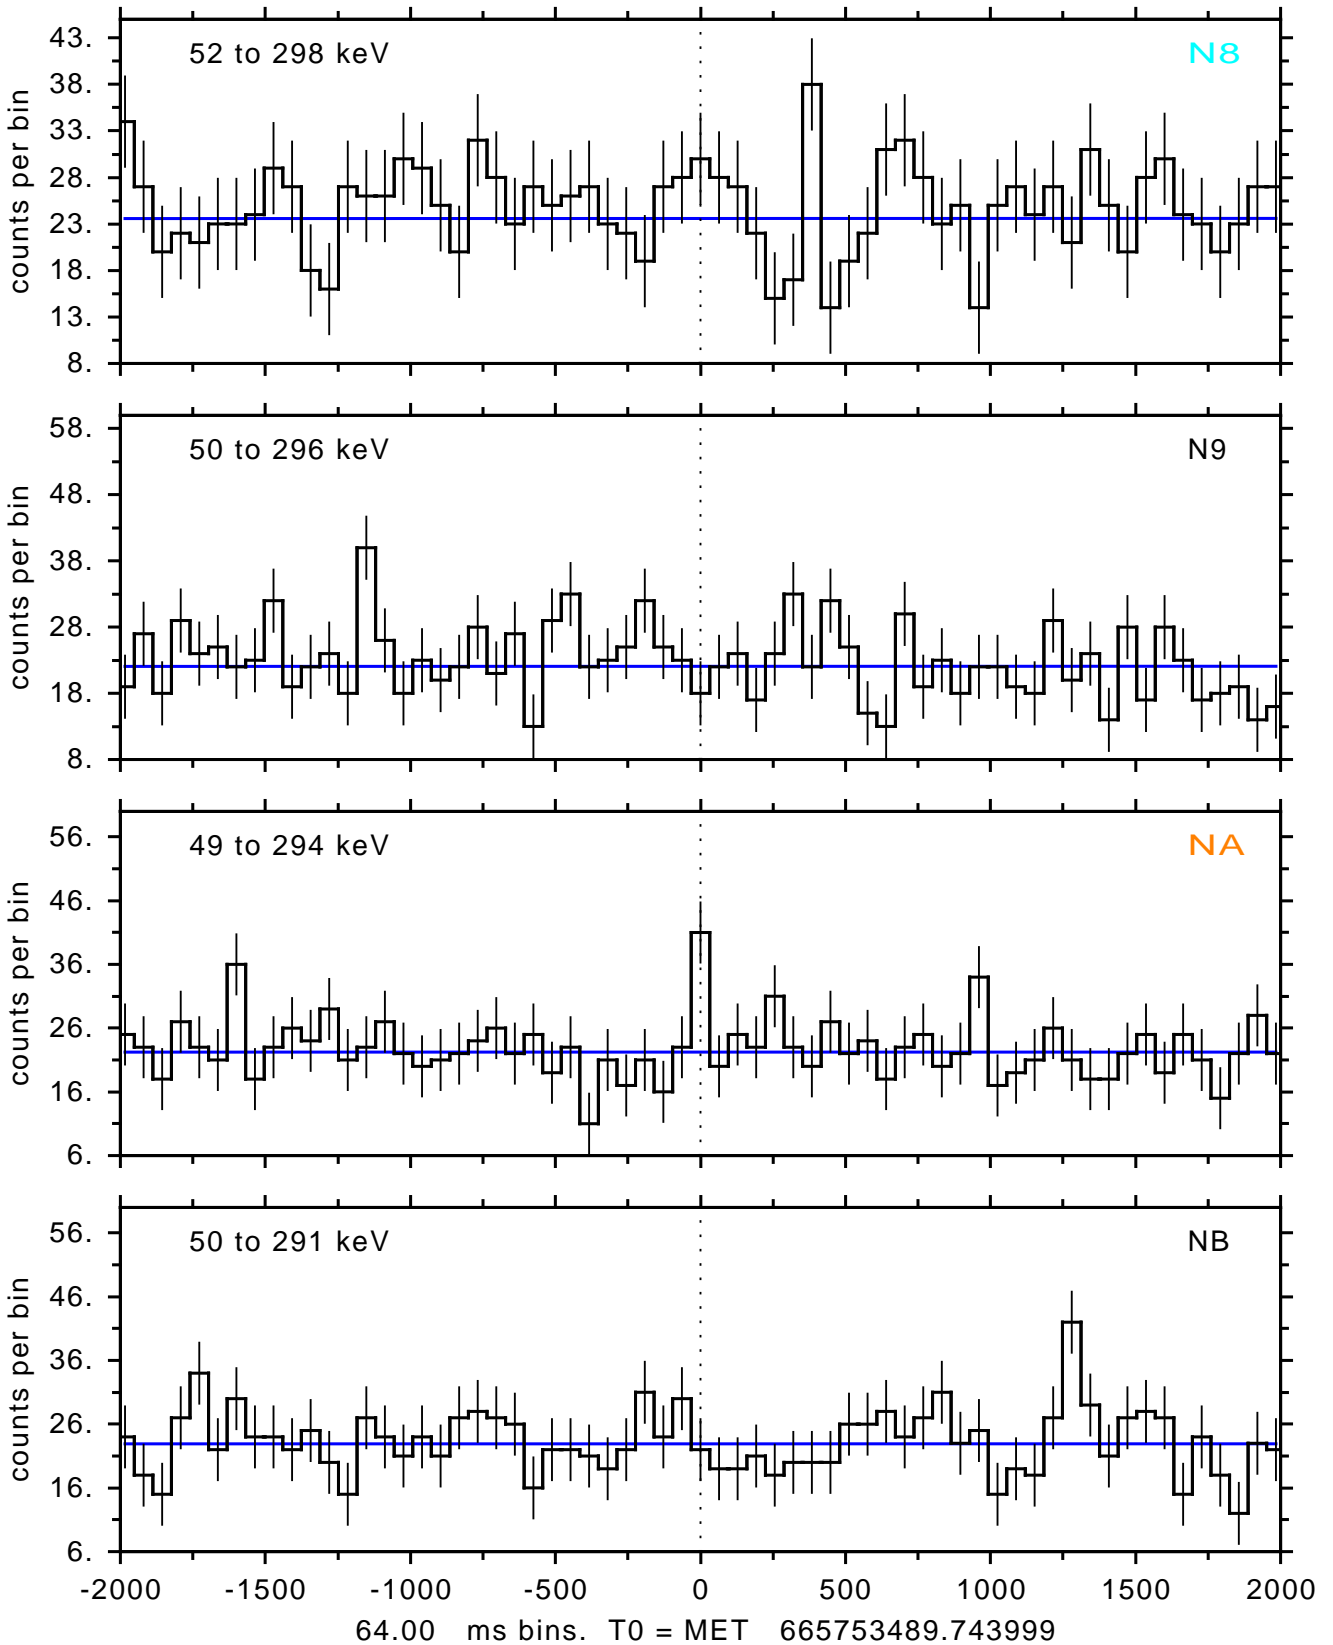

sGRB ver 116b of 2020 Feb 14 run on 2022-02-05 08:07:32
T0 = 665753489.743999 = 2022-02-05 11:31:24.744000
Algr: 4: P01 of F0001: glg_tte_b0_220205_11z_v00

sGRB ver 116b of 2020 Feb 14 run on 2022-02-05 08:07:32

T0 = 665753489.743999 = 2022-02-05 11:31:24.744000

Algr: 4: P01 of F0001: glg_tte_b0_220205_11z_v00

sGRB ver 116b of 2020 Feb 14 run on 2022-02-05 08:07:32
T0 = 665753489.743999 = 2022-02-05 11:31:24.744000
Algr: 4: P01 of F0001: glg_tte_b0_220205_11z_v00

sGRB ver 116b of 2020 Feb 14 run on 2022-02-05 08:07:32
T0 = 665753489.743999 = 2022-02-05 11:31:24.744000
Algr: 4: P01 of F0001: glg_tte_b0_220205_11z_v00