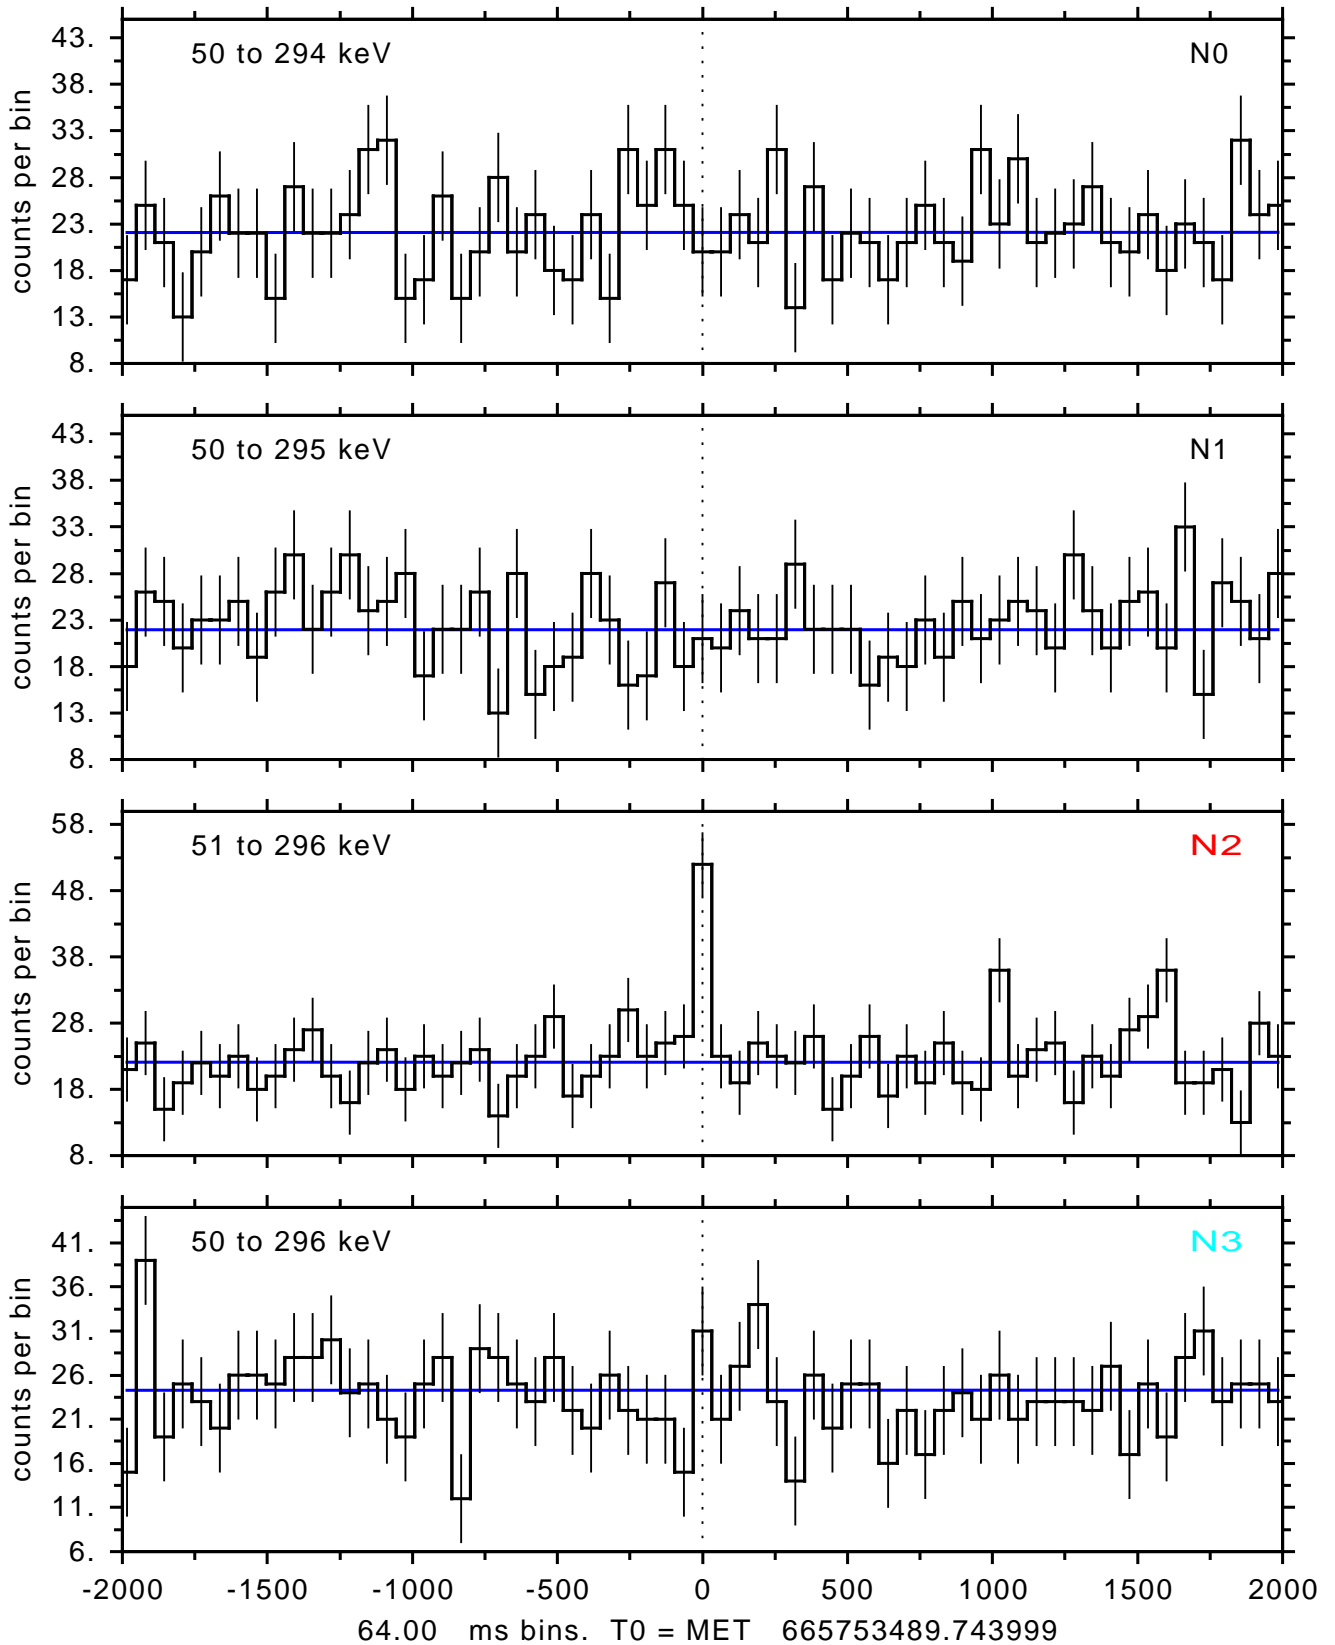

sGRB ver 116b of 2020 Feb 14 run on 2022-02-05 08:07:32
T0 = 665753489.743999 = 2022-02-05 11:31:24.744000
Algr: 4: P01 of F0001: glg_tte_b0_220205_11z_v00

sGRB ver 116b of 2020 Feb 14 run on 2022-02-05 08:07:32

T0 = 665753489.743999 = 2022-02-05 11:31:24.744000

Algr: 4: P01 of F0001: glg_tte_b0_220205_11z_v00

sGRB ver 116b of 2020 Feb 14 run on 2022-02-05 08:07:32
T0 = 665753489.743999 = 2022-02-05 11:31:24.744000
Algr: 4: P01 of F0001: glg_tte_b0_220205_11z_v00

sGRB ver 116b of 2020 Feb 14 run on 2022-02-05 08:07:32
T0 = 665753489.743999 = 2022-02-05 11:31:24.744000
Algr: 4: P01 of F0001: glg_tte_b0_220205_11z_v00