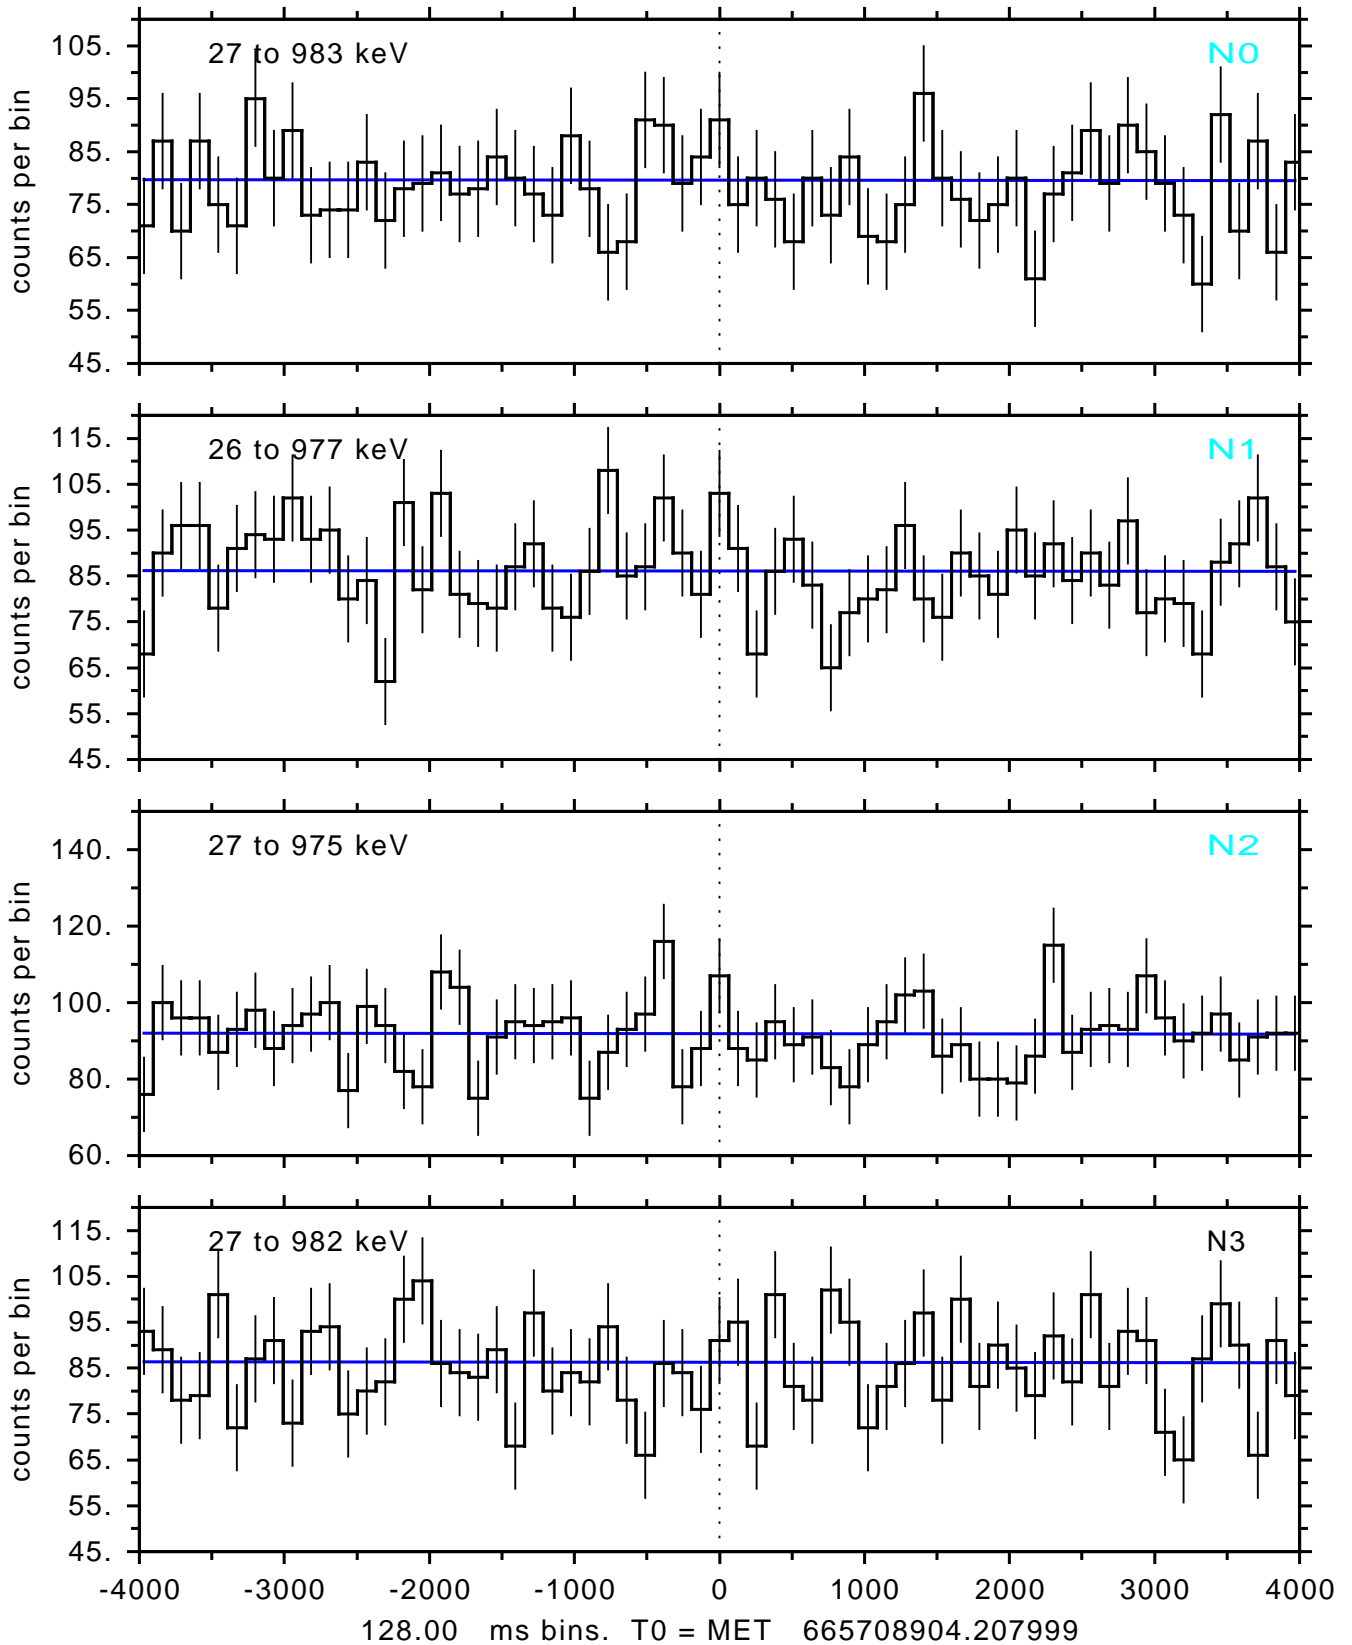

sGRB ver 116b of 2020 Feb 14 run on 2022-02-04 20:39:03  
T0 = 665708904.207999 = 2022-02-04 23:08:19.208000  
Algr: 5: P02 of F0001: glg\_tte\_b0\_220204\_23z\_v00

sGRB ver 116b of 2020 Feb 14 run on 2022-02-04 20:39:03  
T0 = 665708904.207999 = 2022-02-04 23:08:19.208000  
Algr: 5: P02 of F0001: glg\_tte\_b0\_220204\_23z\_v00