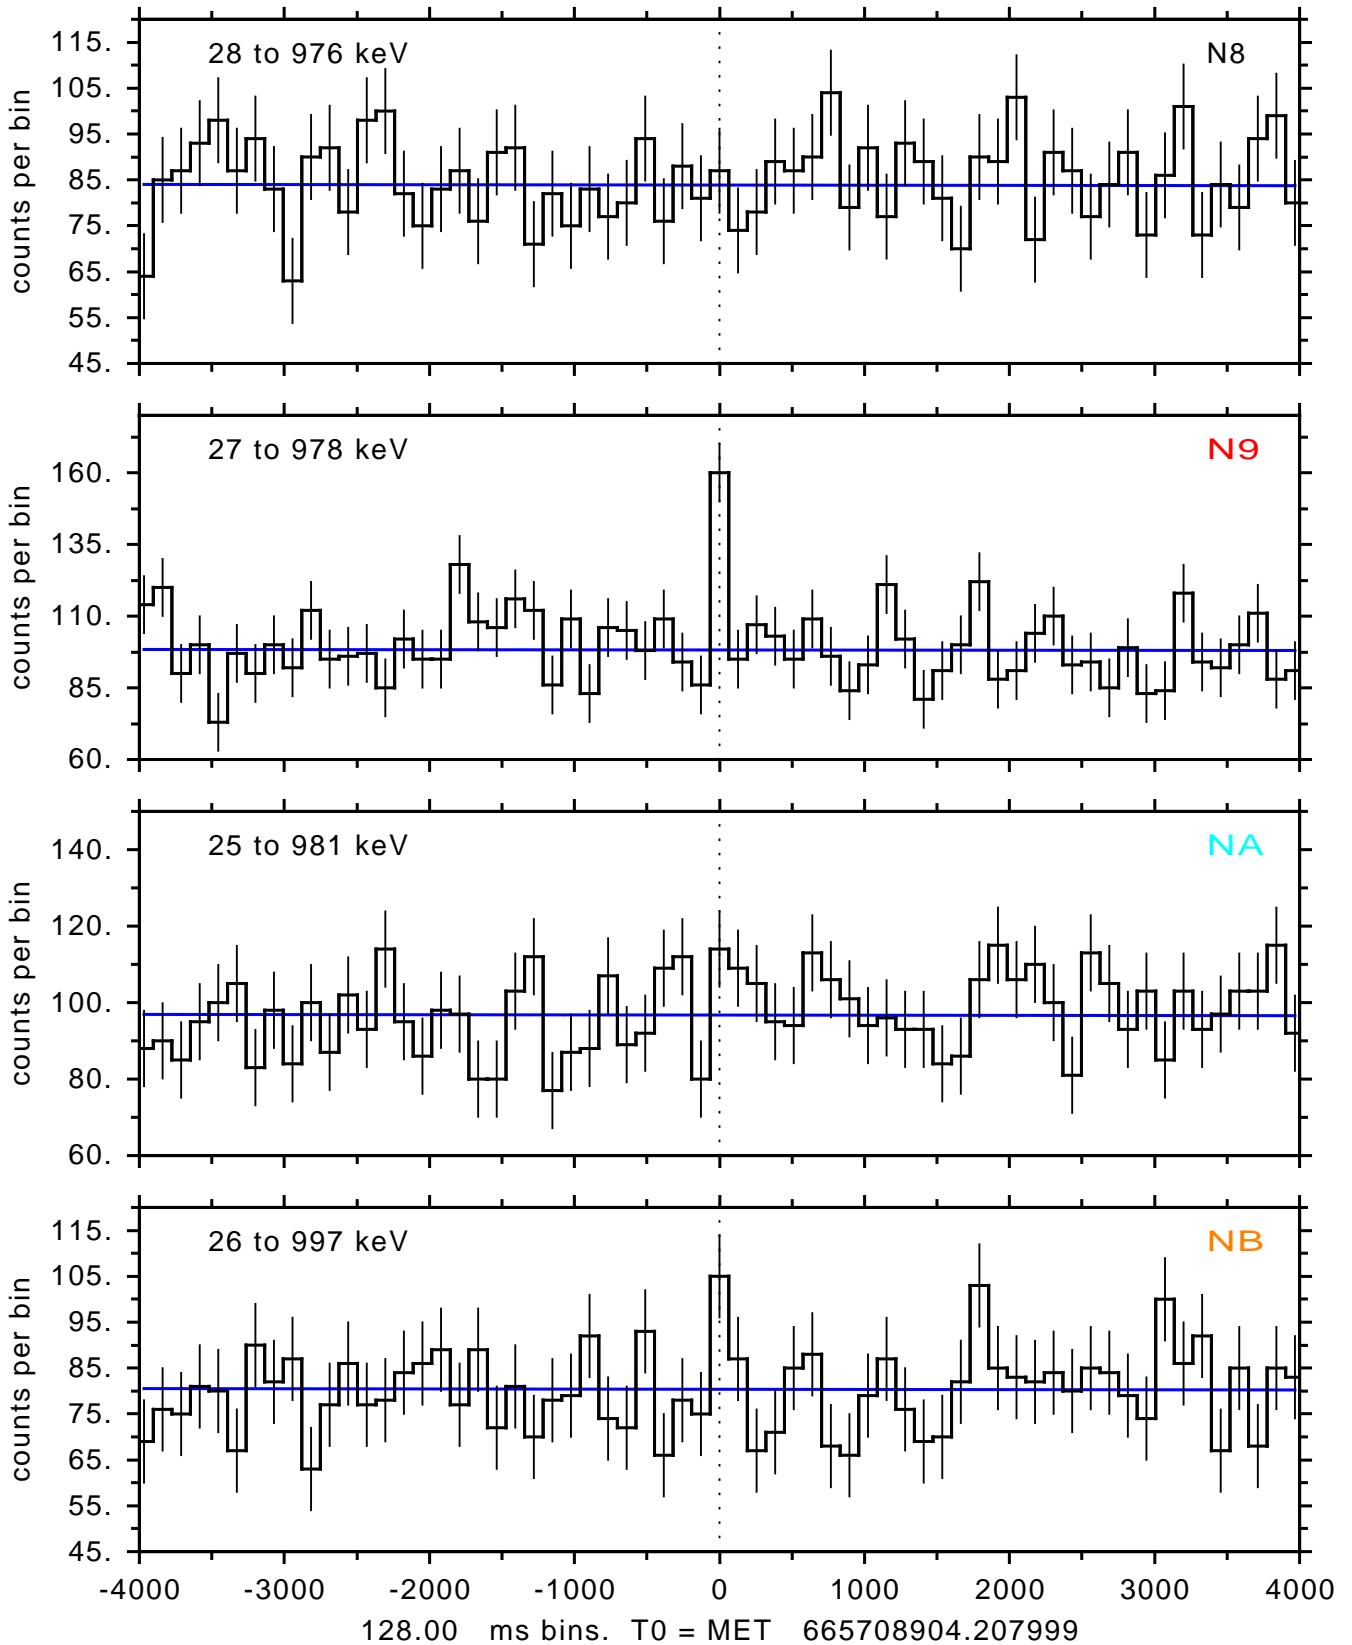

sGRB ver 116b of 2020 Feb 14 run on 2022-02-04 20:39:03  
T0 = 665708904.207999 = 2022-02-04 23:08:19.208000  
Algr: 5: P02 of F0001: glg\_tte\_b0\_220204\_23z\_v00

sGRB ver 116b of 2020 Feb 14 run on 2022-02-04 20:39:03  
T0 = 665708904.207999 = 2022-02-04 23:08:19.208000  
Algr: 5: P02 of F0001: glg\_tte\_b0\_220204\_23z\_v00