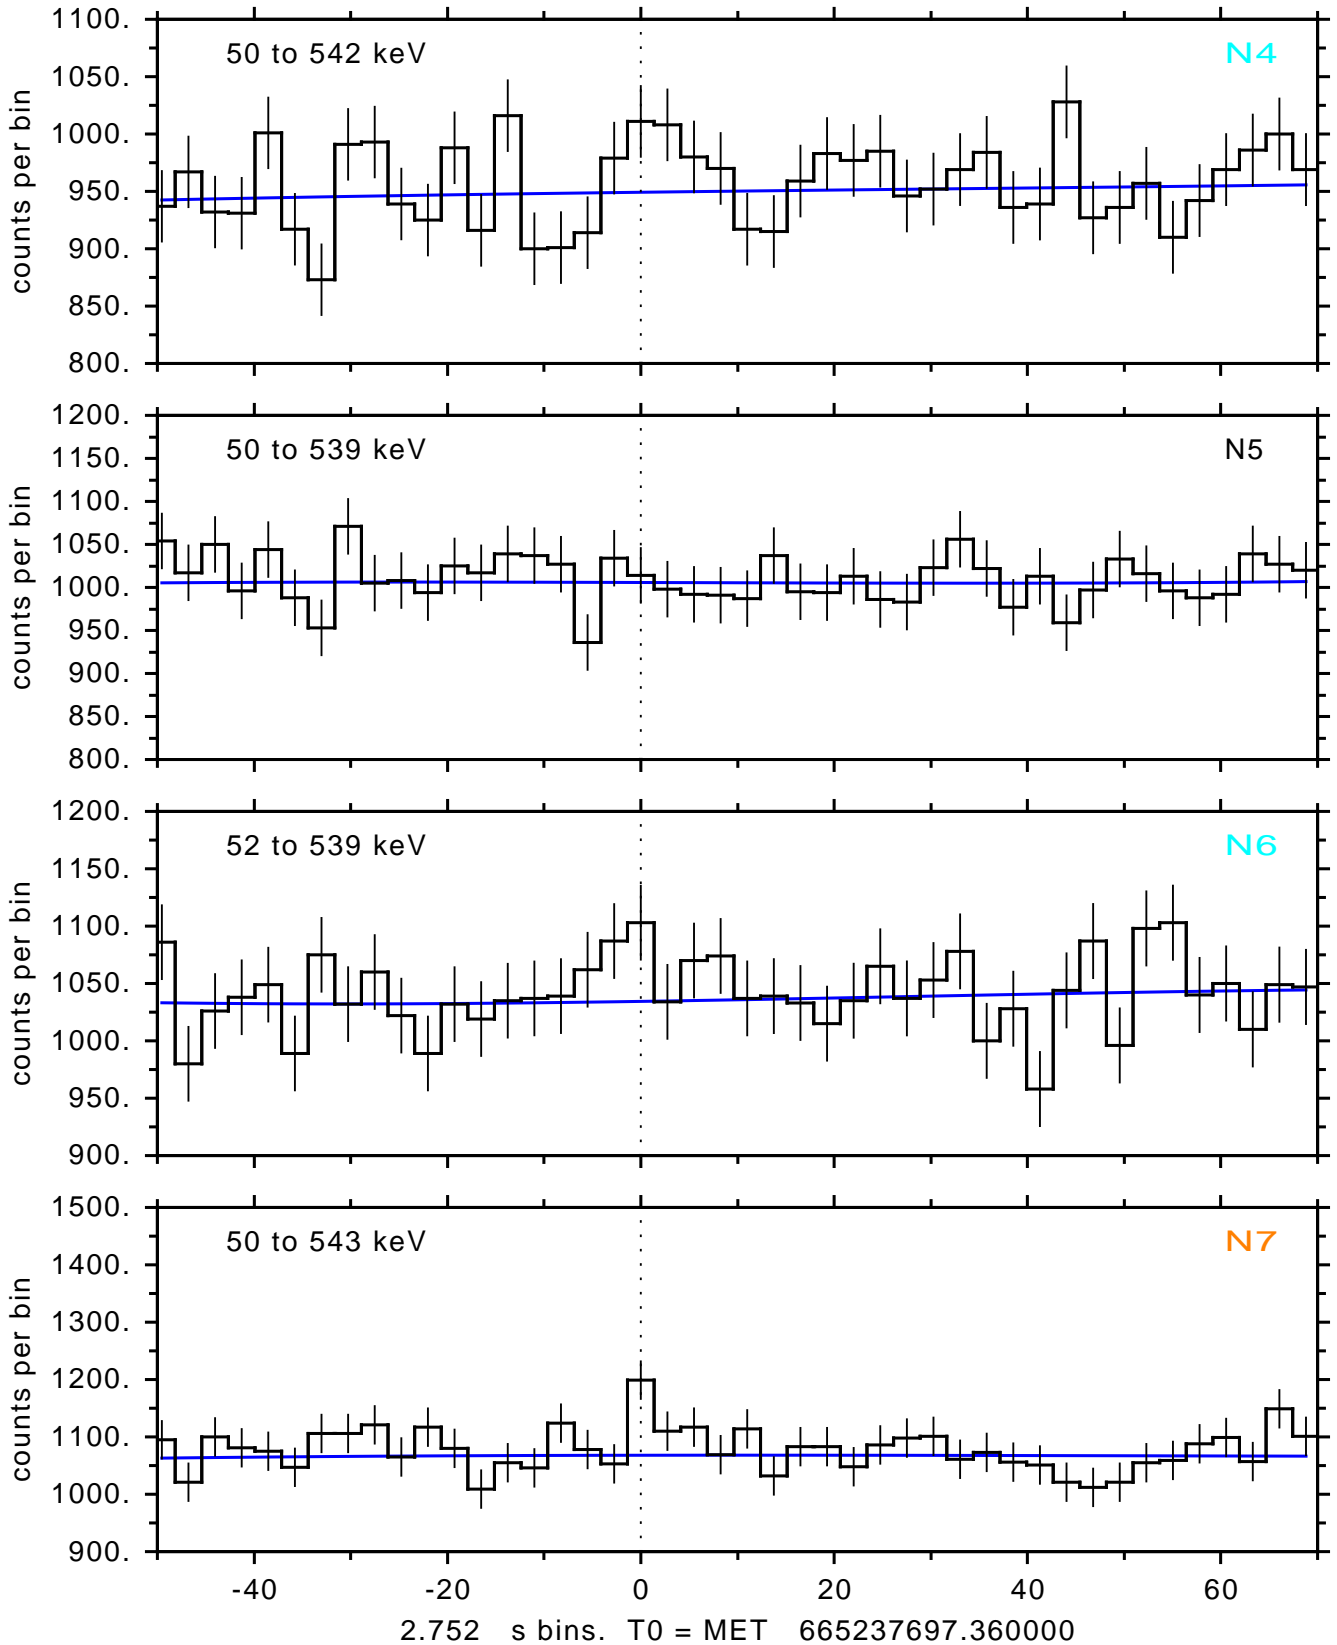

sGRB ver 116b of 2020 Feb 14 run on 2022-01-30 09:50:37
T0 = 665237697.360000 = 2022-01-30 12:14:52.360000
Algr: 2: P01 of F0001: glg_tte_b0_220130_12z_v00

sGRB ver 116b of 2020 Feb 14 run on 2022-01-30 09:50:37
T0 = 665237697.360000 = 2022-01-30 12:14:52.360000
Algr: 2: P01 of F0001: glg_tte_b0_220130_12z_v00