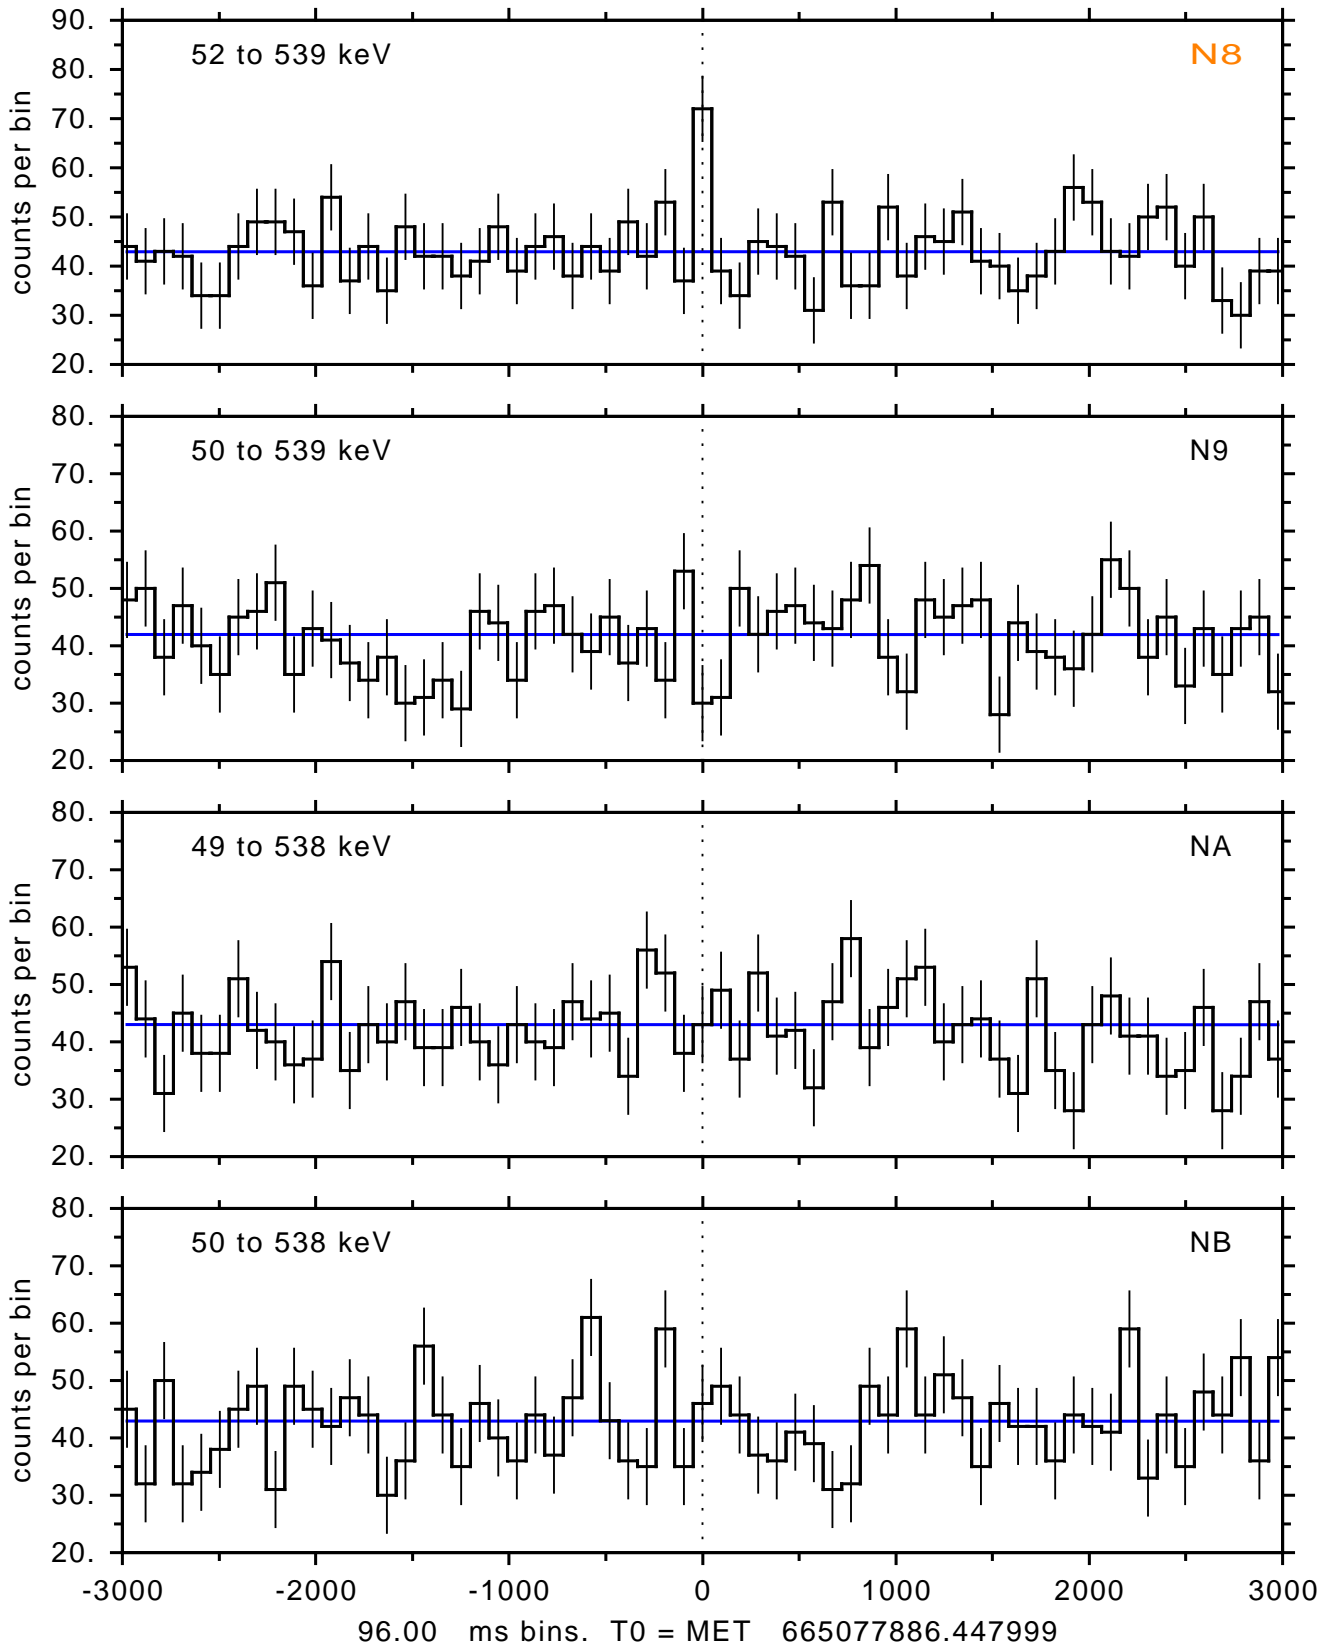

sGRB ver 116b of 2020 Feb 14 run on 2022-01-28 11:50:20
T0 = 665077886.447999 = 2022-01-28 15:51:21.448000
Algr: 2: P01 of F0001: glg_tte_b0_220128_15z_v00

sGRB ver 116b of 2020 Feb 14 run on 2022-01-28 11:50:20
T0 = 665077886.447999 = 2022-01-28 15:51:21.448000
Algr: 2: P01 of F0001: glg_tte_b0_220128_15z_v00