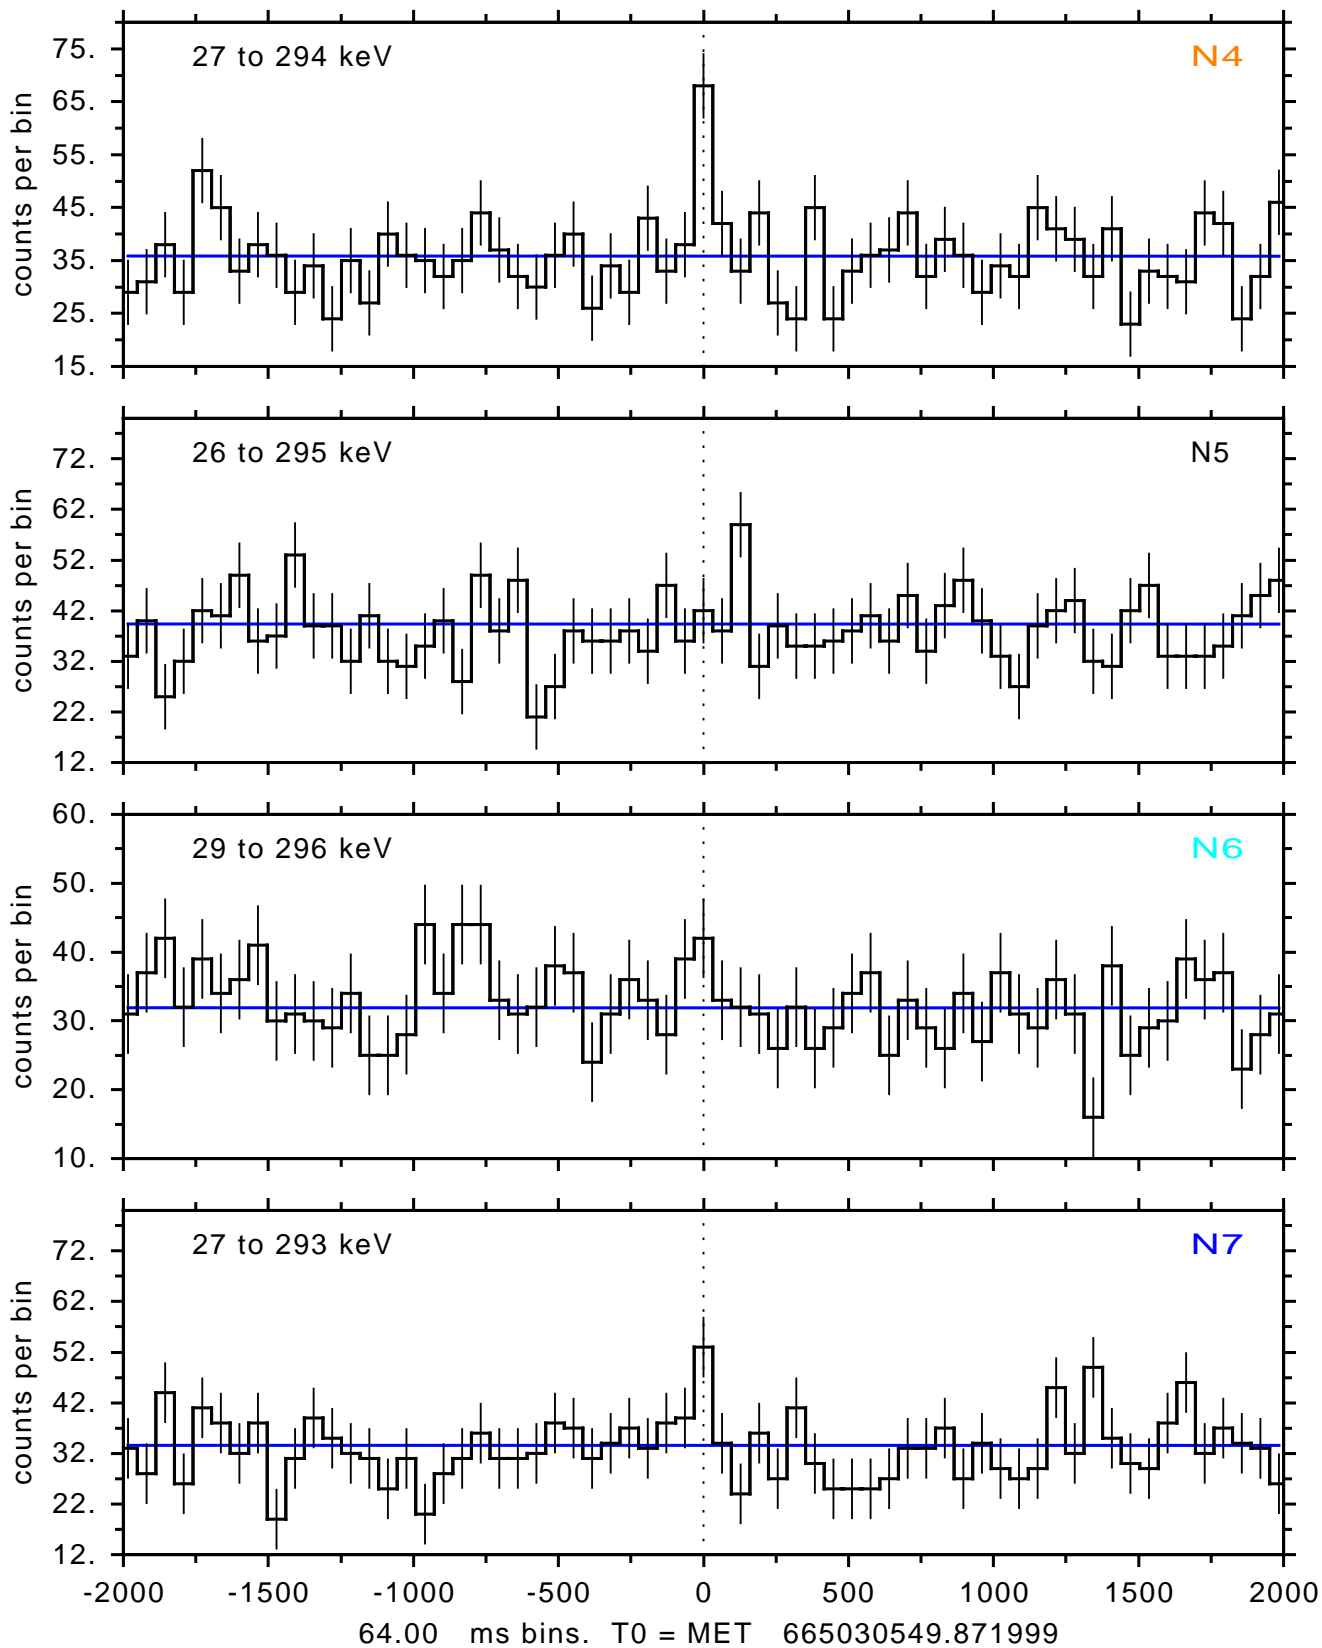

sGRB ver 116b of 2020 Feb 14 run on 2022-01-27 23:50:42

T0 = 665030549.871999 = 2022-01-28 02:42:24.872000

Algr: 3: P01 of F0001: glg\_tte\_b0\_220128\_02z\_v00

sGRB ver 116b of 2020 Feb 14 run on 2022-01-27 23:50:42

T0 = 665030549.871999 = 2022-01-28 02:42:24.872000

Algr: 3: P01 of F0001: glg\_tte\_b0\_220128\_02z\_v00

sGRB ver 116b of 2020 Feb 14 run on 2022-01-27 23:50:42

T0 = 665030549.871999 = 2022-01-28 02:42:24.872000

Algr: 3: P01 of F0001: glg\_tte\_b0\_220128\_02z\_v00

sGRB ver 116b of 2020 Feb 14 run on 2022-01-27 23:50:42  
T0 = 665030549.871999 = 2022-01-28 02:42:24.872000  
Algr: 3: P01 of F0001: glg\_tte\_b0\_220128\_02z\_v00