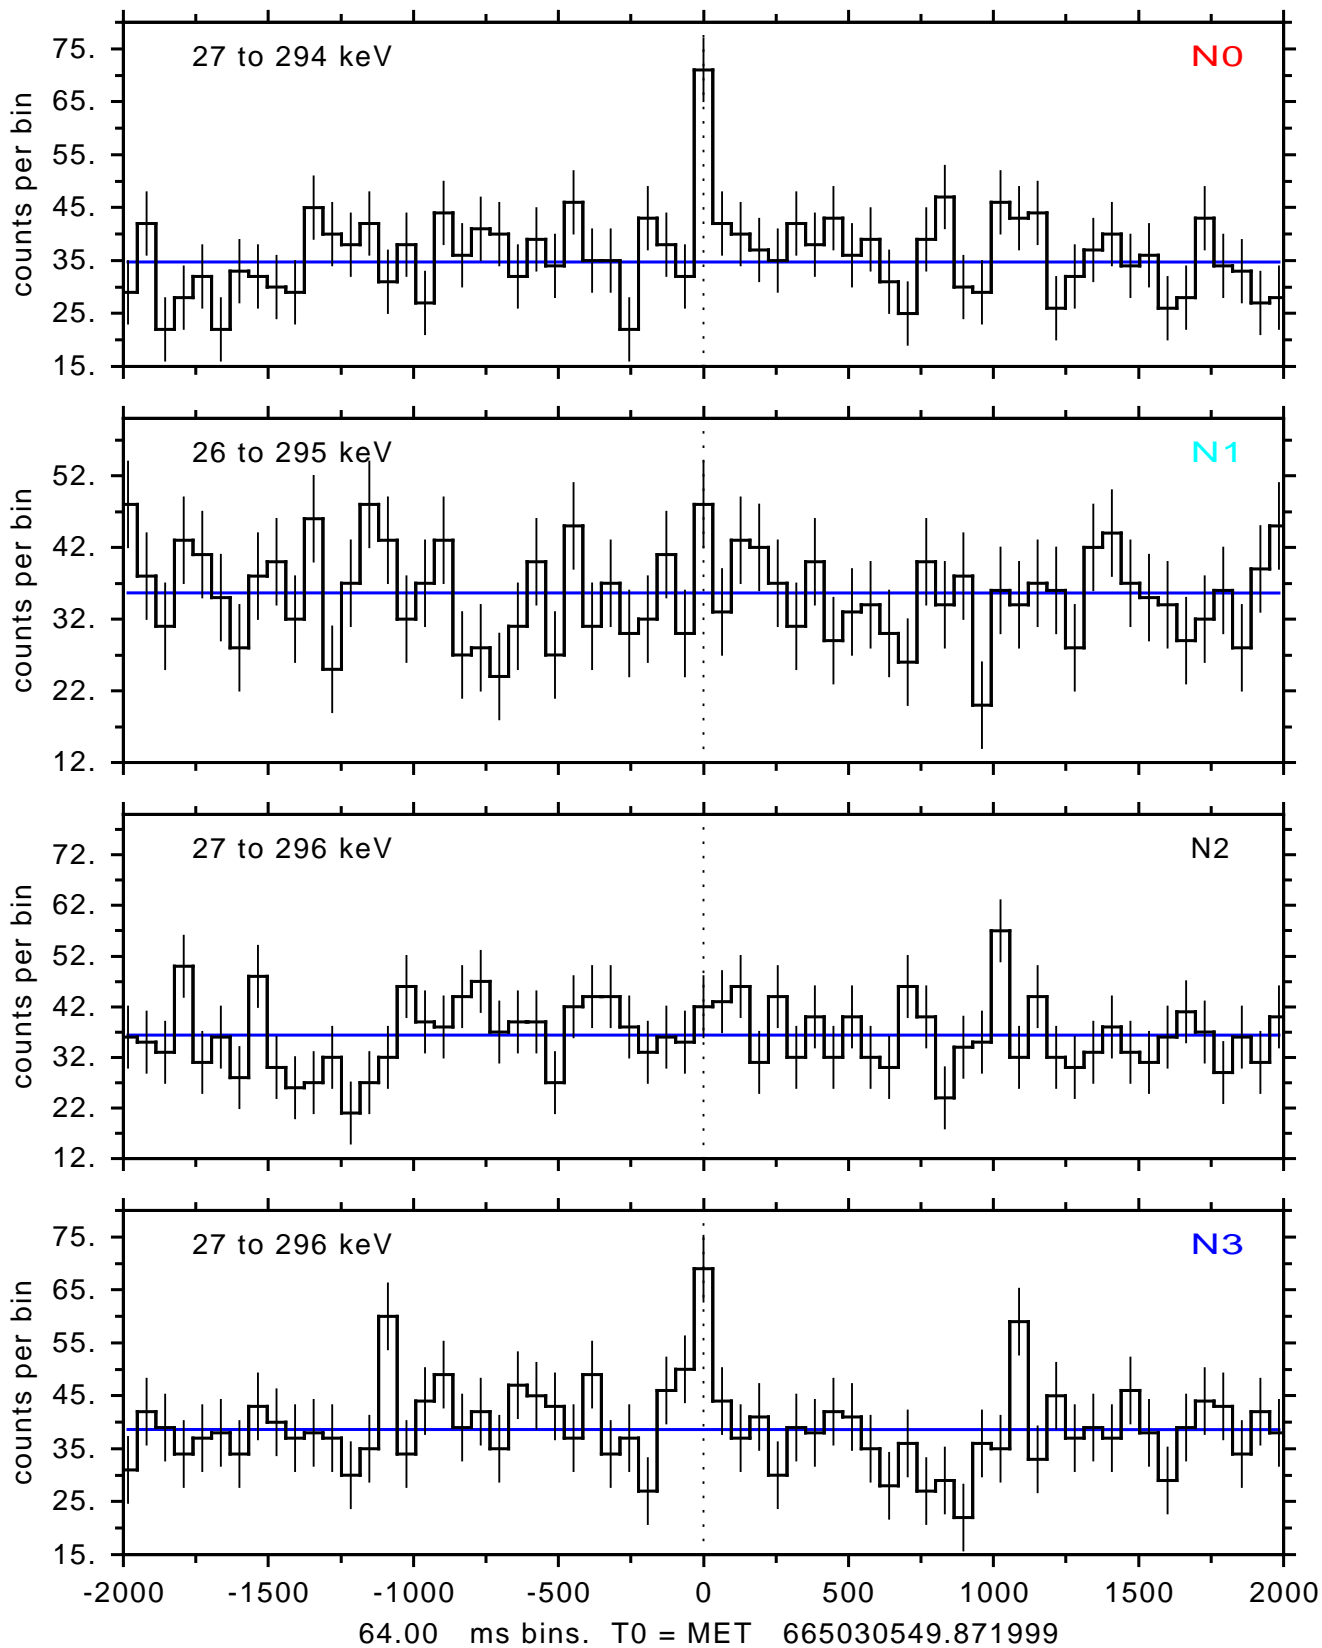

sGRB ver 116b of 2020 Feb 14 run on 2022-01-27 23:50:42

T0 = 665030549.871999 = 2022-01-28 02:42:24.872000

Algr: 3: P01 of F0001: glg\_tte\_b0\_220128\_02z\_v00

sGRB ver 116b of 2020 Feb 14 run on 2022-01-27 23:50:42

T0 = 665030549.871999 = 2022-01-28 02:42:24.872000

Algr: 3: P01 of F0001: glg\_tte\_b0\_220128\_02z\_v00

sGRB ver 116b of 2020 Feb 14 run on 2022-01-27 23:50:42

T0 = 665030549.871999 = 2022-01-28 02:42:24.872000

Algr: 3: P01 of F0001: glg\_tte\_b0\_220128\_02z\_v00

sGRB ver 116b of 2020 Feb 14 run on 2022-01-27 23:50:42  
T0 = 665030549.871999 = 2022-01-28 02:42:24.872000  
Algr: 3: P01 of F0001: glg\_tte\_b0\_220128\_02z\_v00