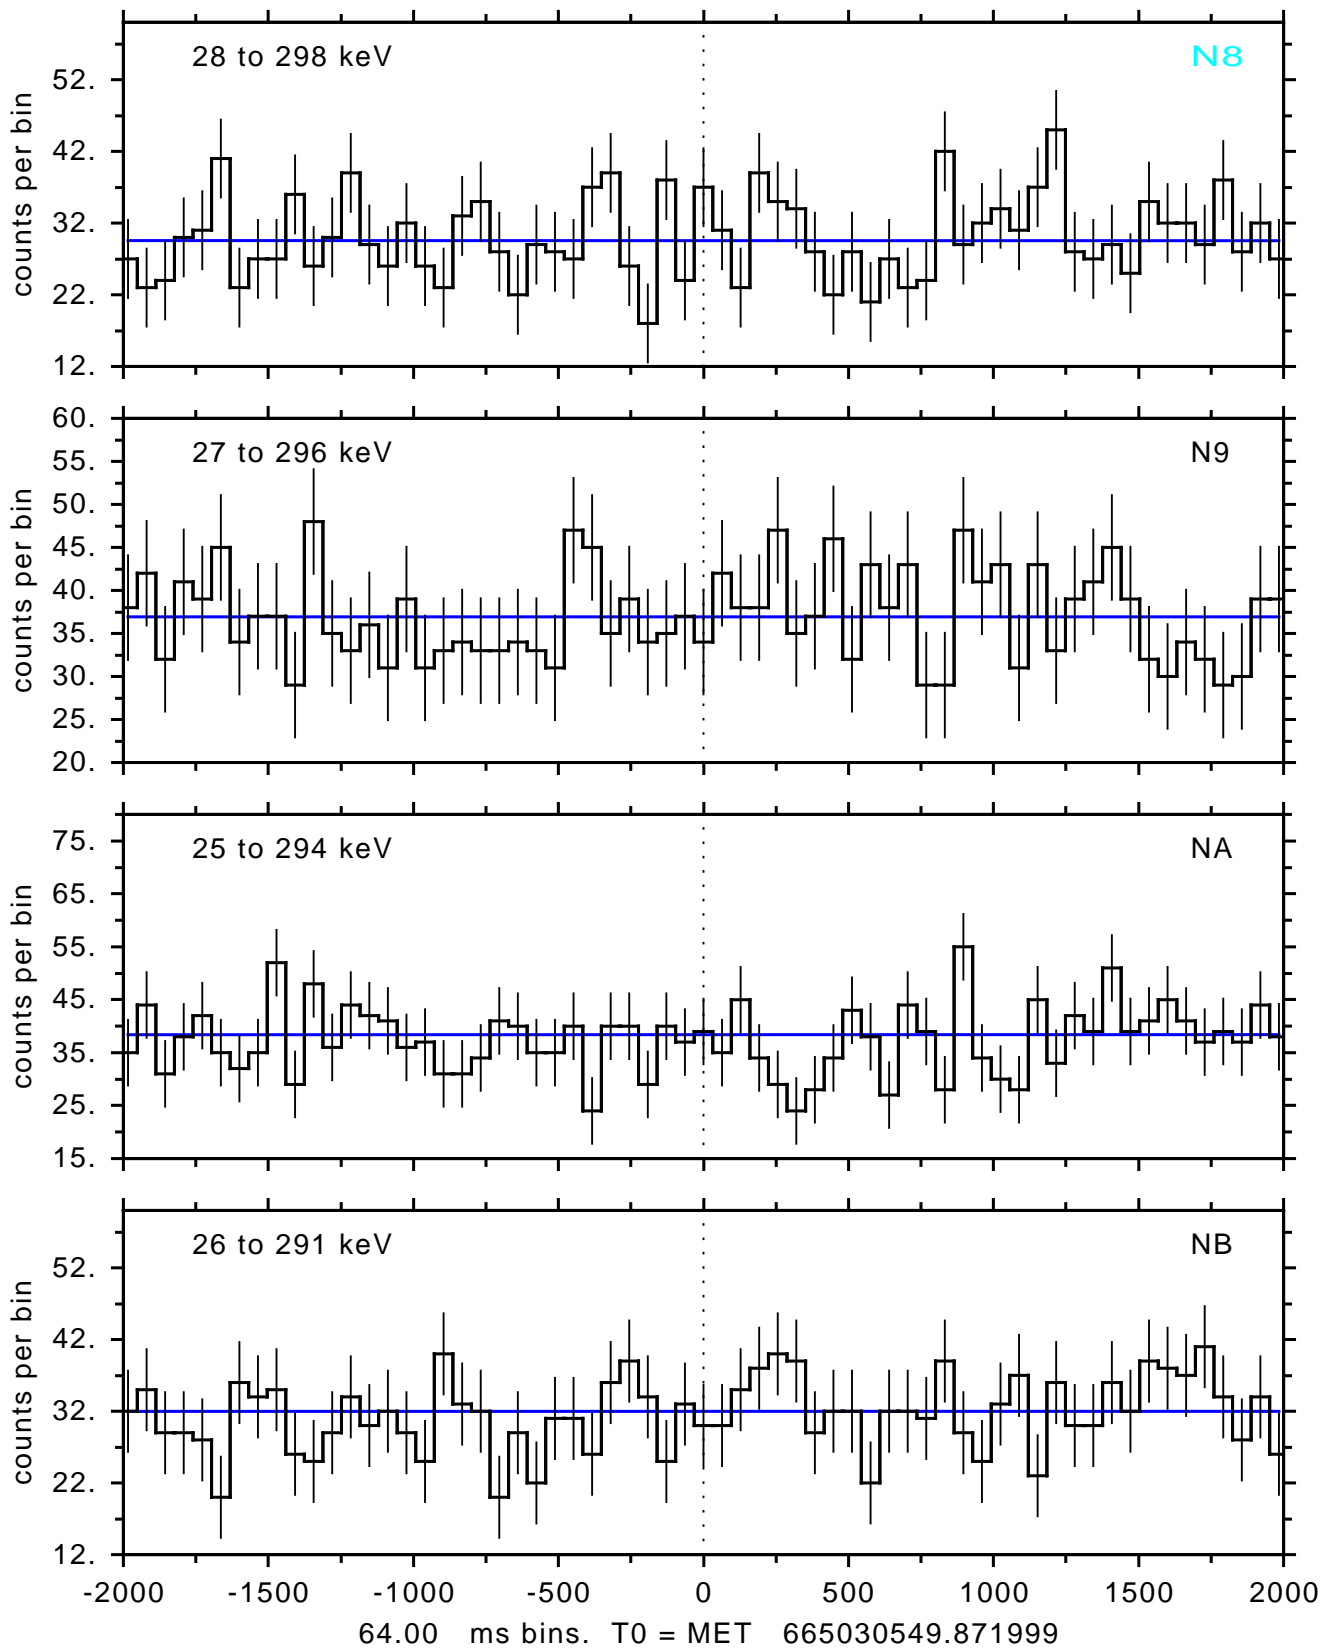

sGRB ver 116b of 2020 Feb 14 run on 2022-01-27 23:50:42

T0 = 665030549.871999 = 2022-01-28 02:42:24.872000

Algr: 3: P01 of F0001: glg\_tte\_b0\_220128\_02z\_v00

sGRB ver 116b of 2020 Feb 14 run on 2022-01-27 23:50:42

T0 = 665030549.871999 = 2022-01-28 02:42:24.872000

Algr: 3: P01 of F0001: glg\_tte\_b0\_220128\_02z\_v00

sGRB ver 116b of 2020 Feb 14 run on 2022-01-27 23:50:42

T0 = 665030549.871999 = 2022-01-28 02:42:24.872000

Algr: 3: P01 of F0001: glg\_tte\_b0\_220128\_02z\_v00

sGRB ver 116b of 2020 Feb 14 run on 2022-01-27 23:50:42  
T0 = 665030549.871999 = 2022-01-28 02:42:24.872000  
Algr: 3: P01 of F0001: glg\_tte\_b0\_220128\_02z\_v00